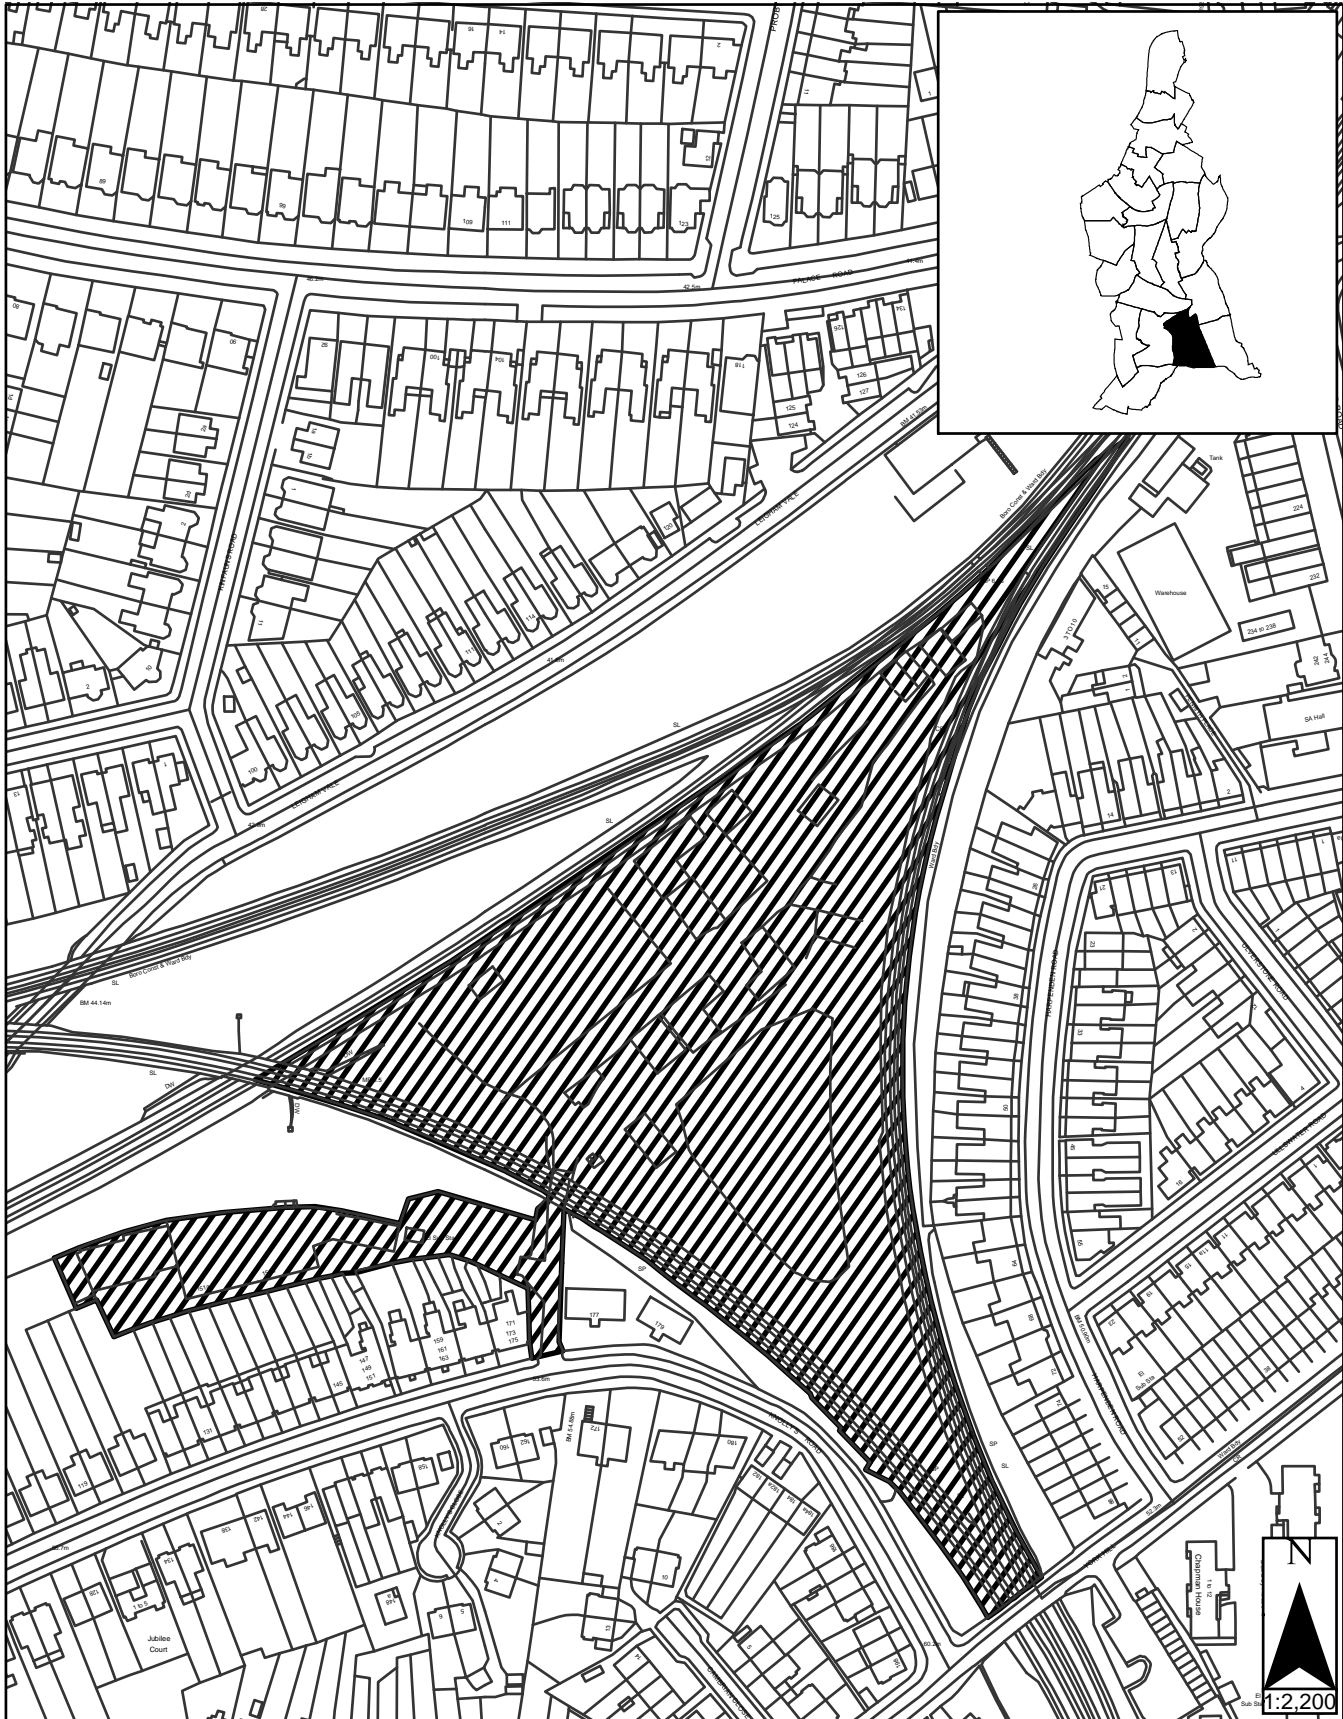

The London Borough of Lambeth Revised Deposit Draft UDP June 2004 MDO 58 Knolly's Road Triangle

Map 65

0 37.5 75 150 Metres

 Delete as MDO 58