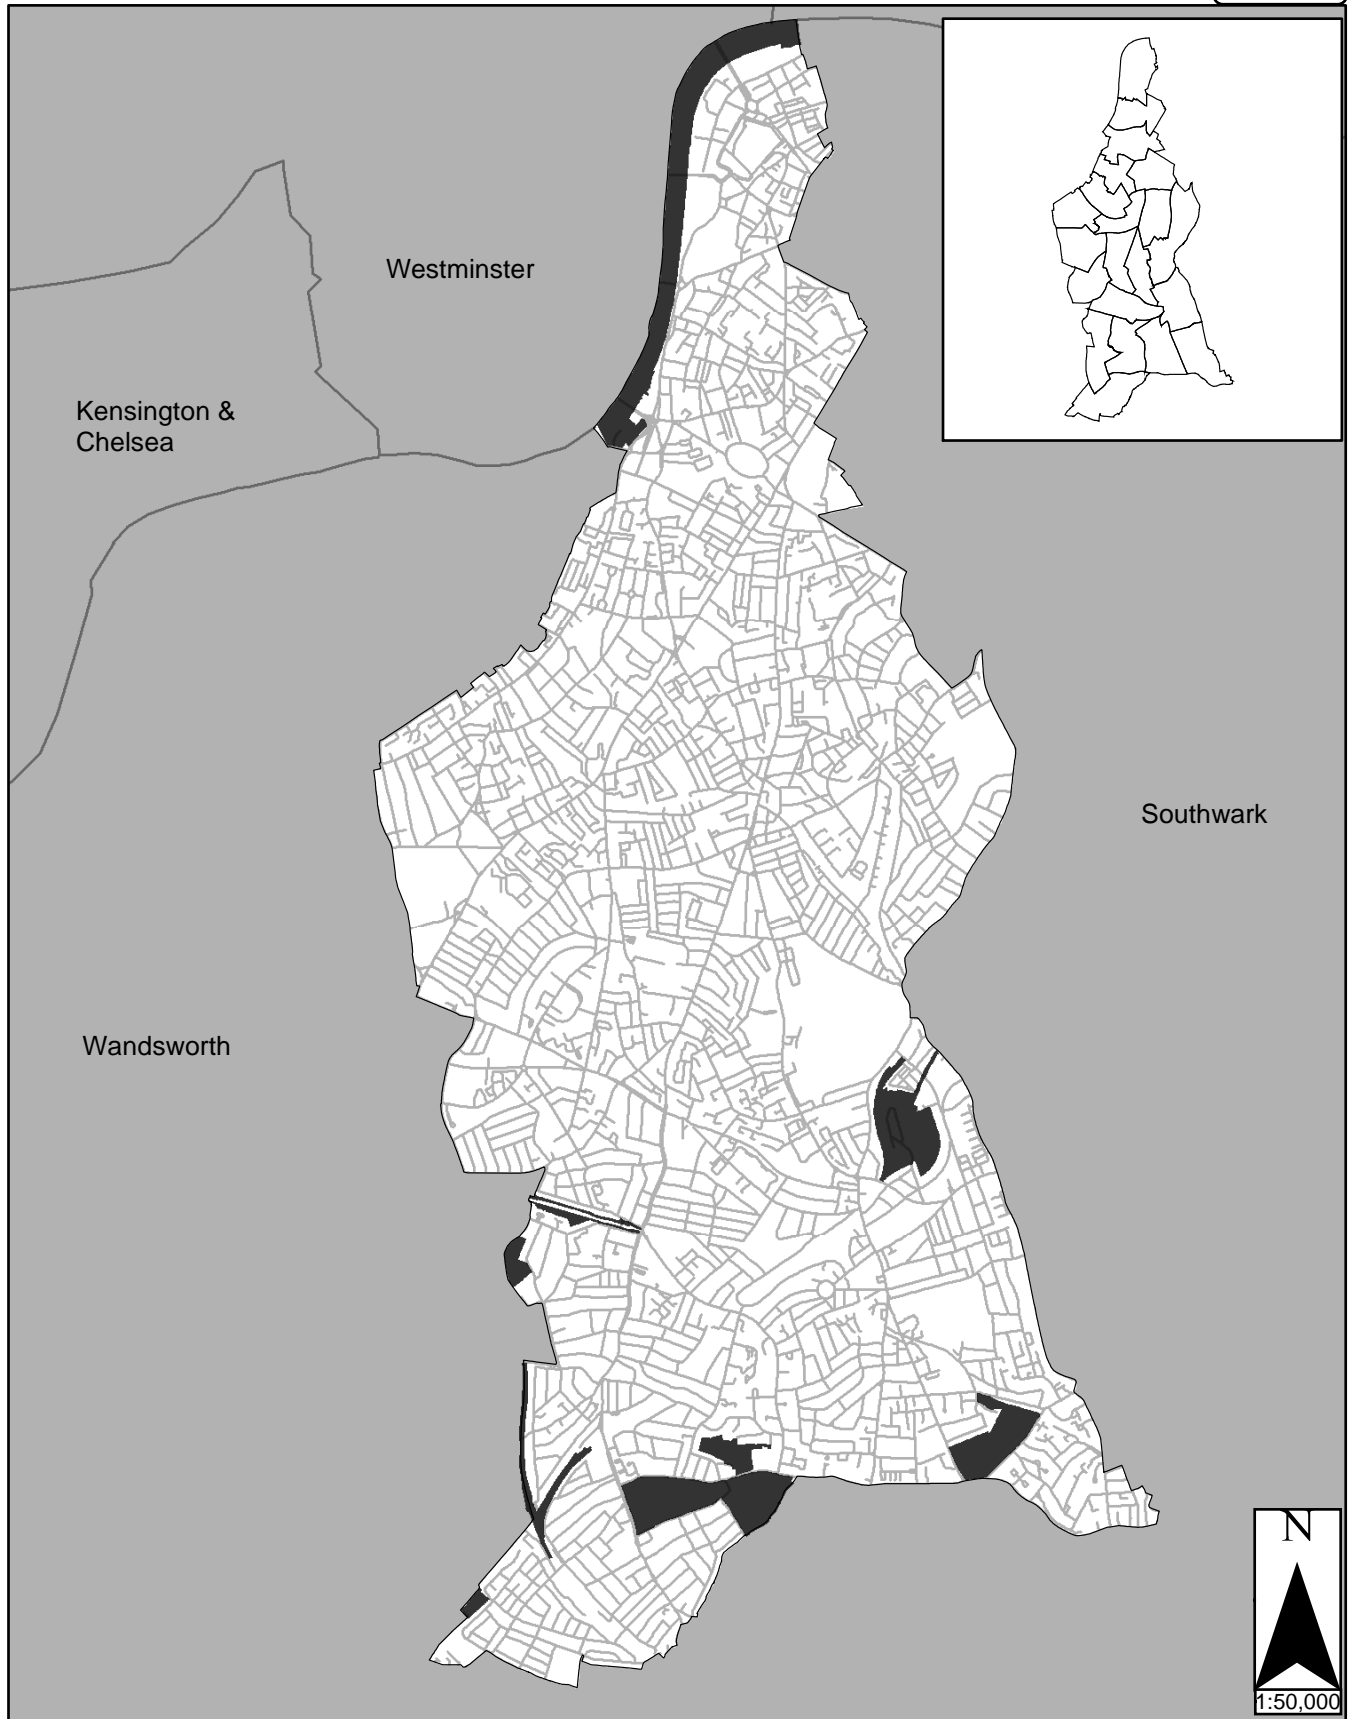

# The London Borough of Lambeth Revised Deposit Draft UDP June 2004 Green Corridors

Map 2

0 700 1,400 2,800 Metres

 Green Corridors