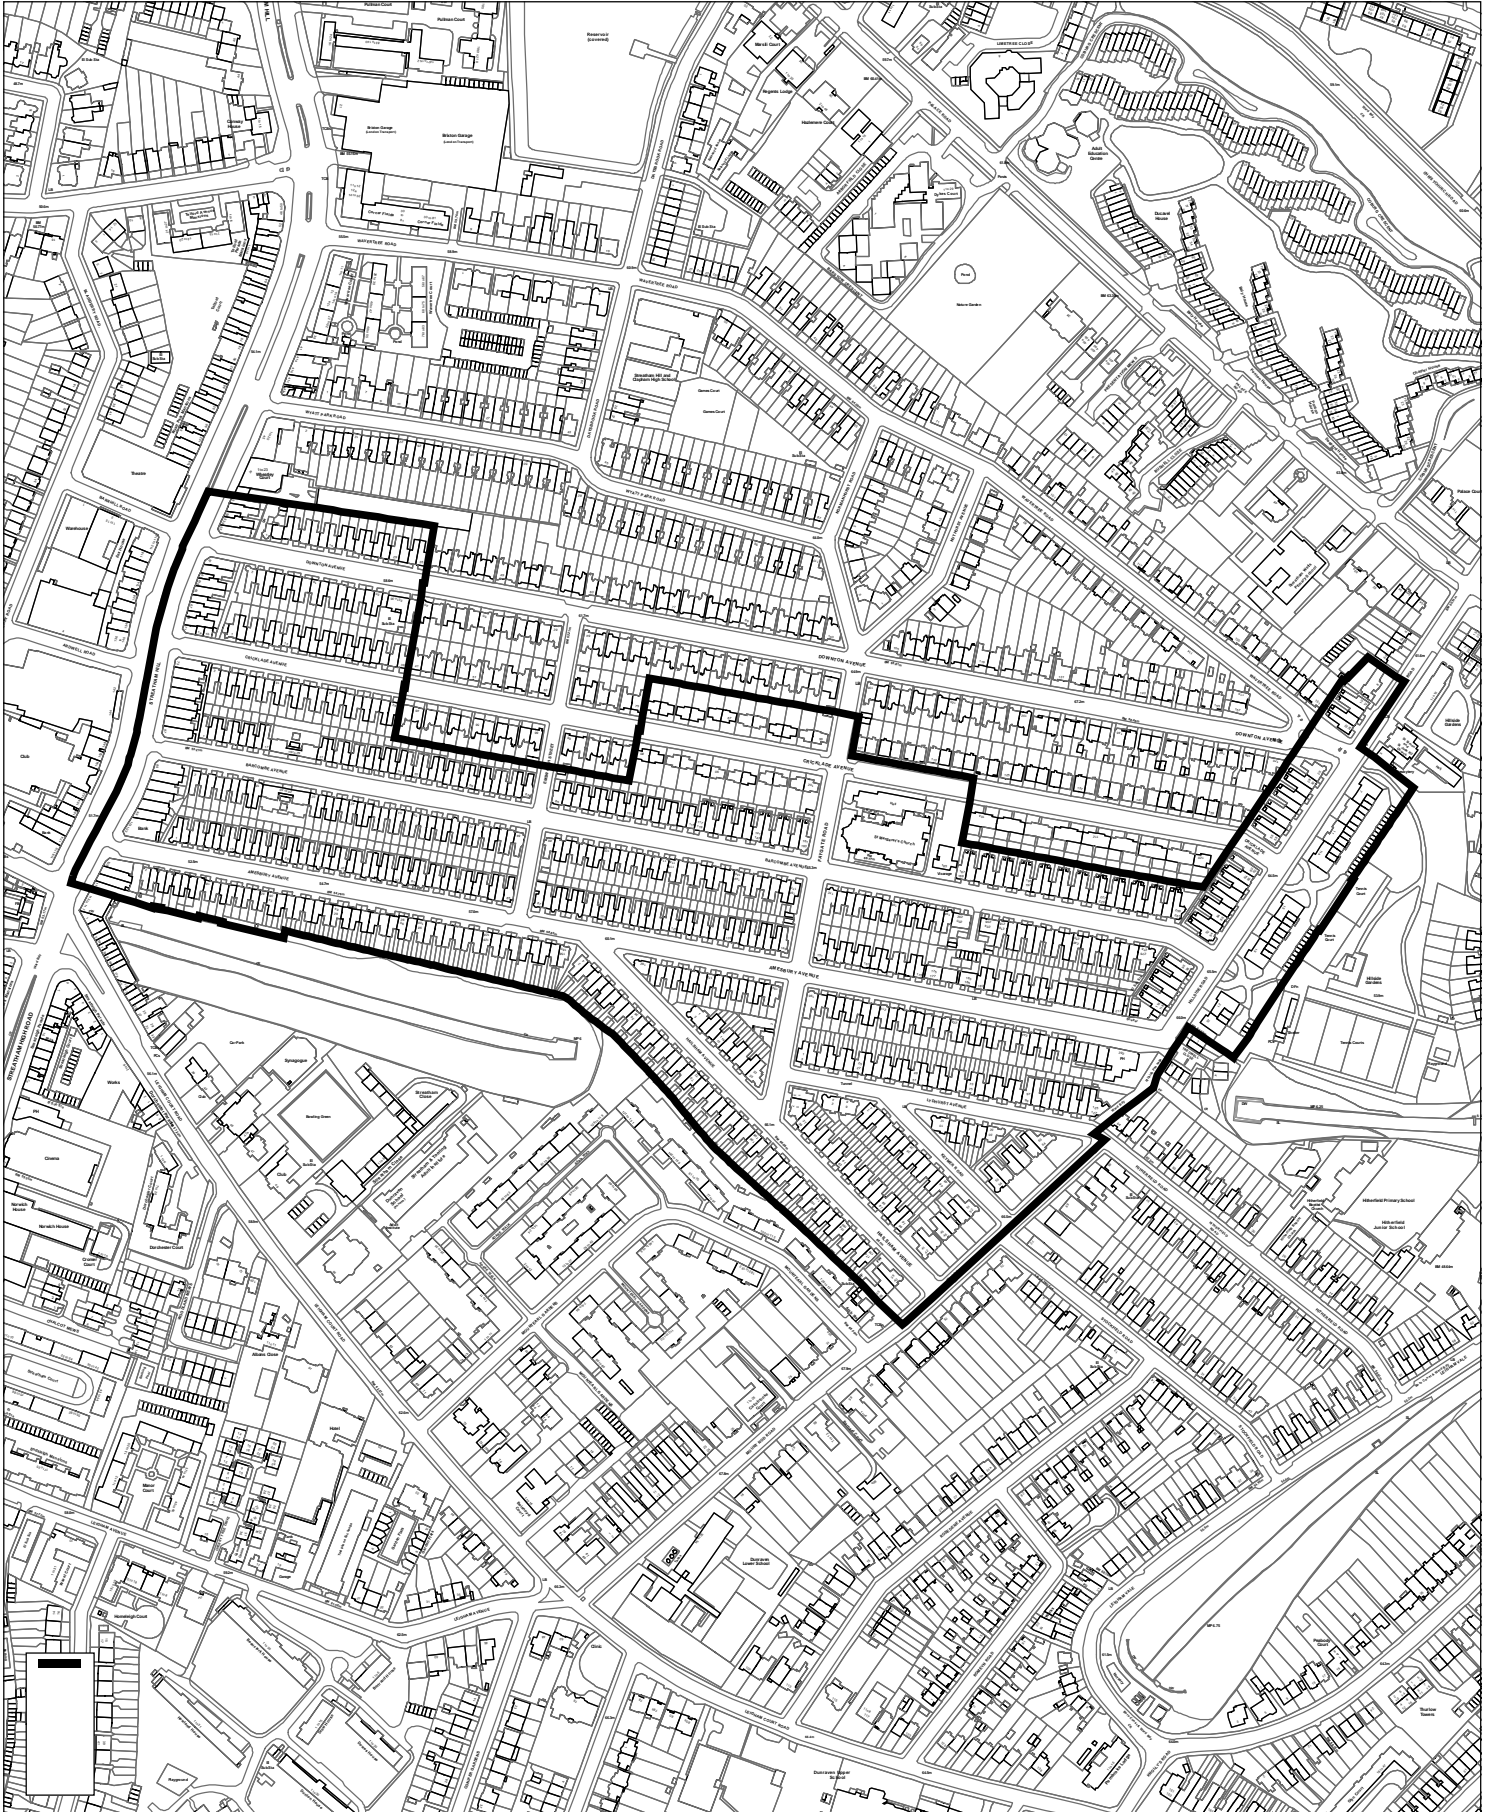

# CA 31 Leigham Court Estate

0 90 180 360 Meters

1:4,609