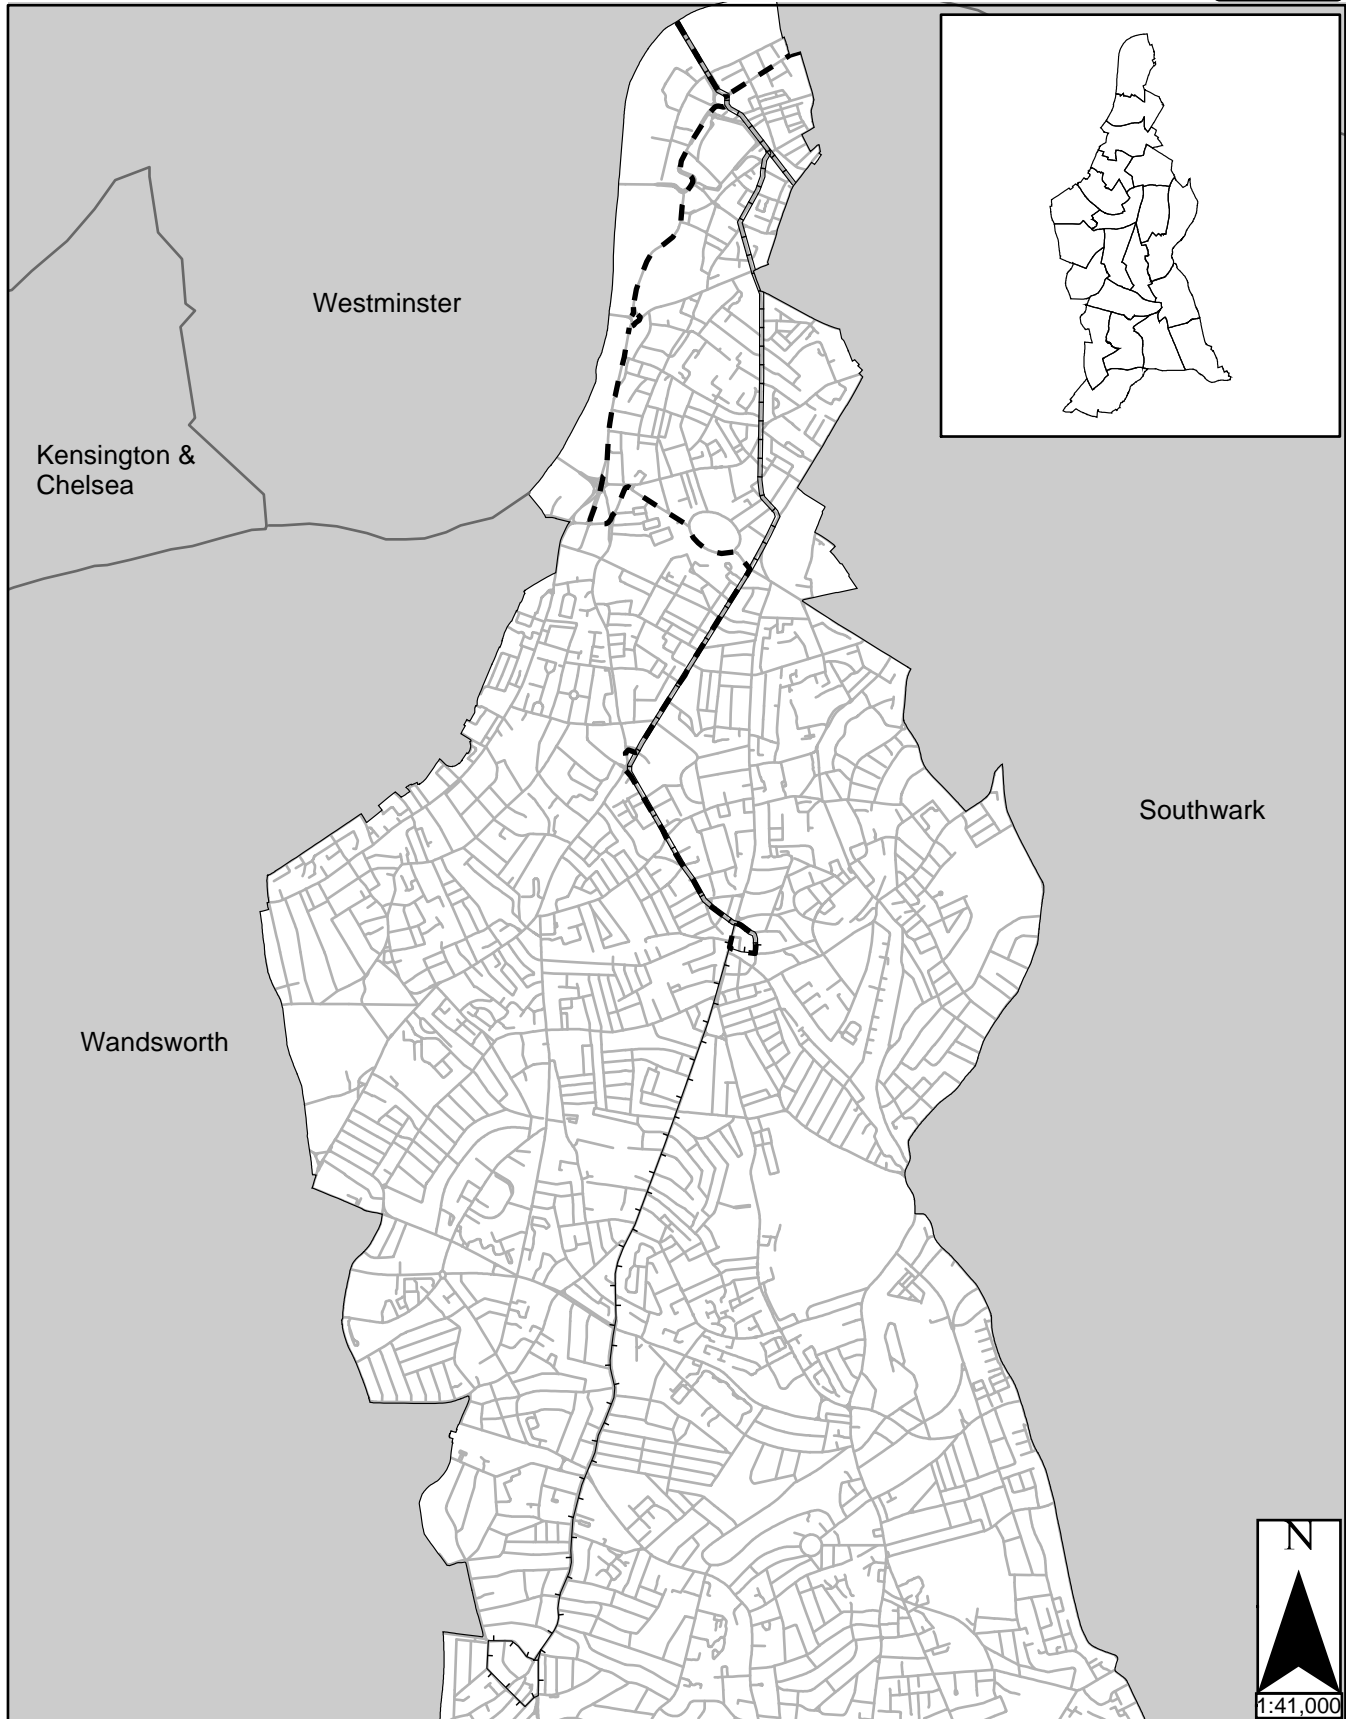

The London Borough of Lambeth Revised Deposit Draft UDP June 2004 Cross River Transit

Map 1

- Delete as Cross River Transit Route
- +— Proposed extension to Cross River Transit
- === Re-align as Cross River Transit Route