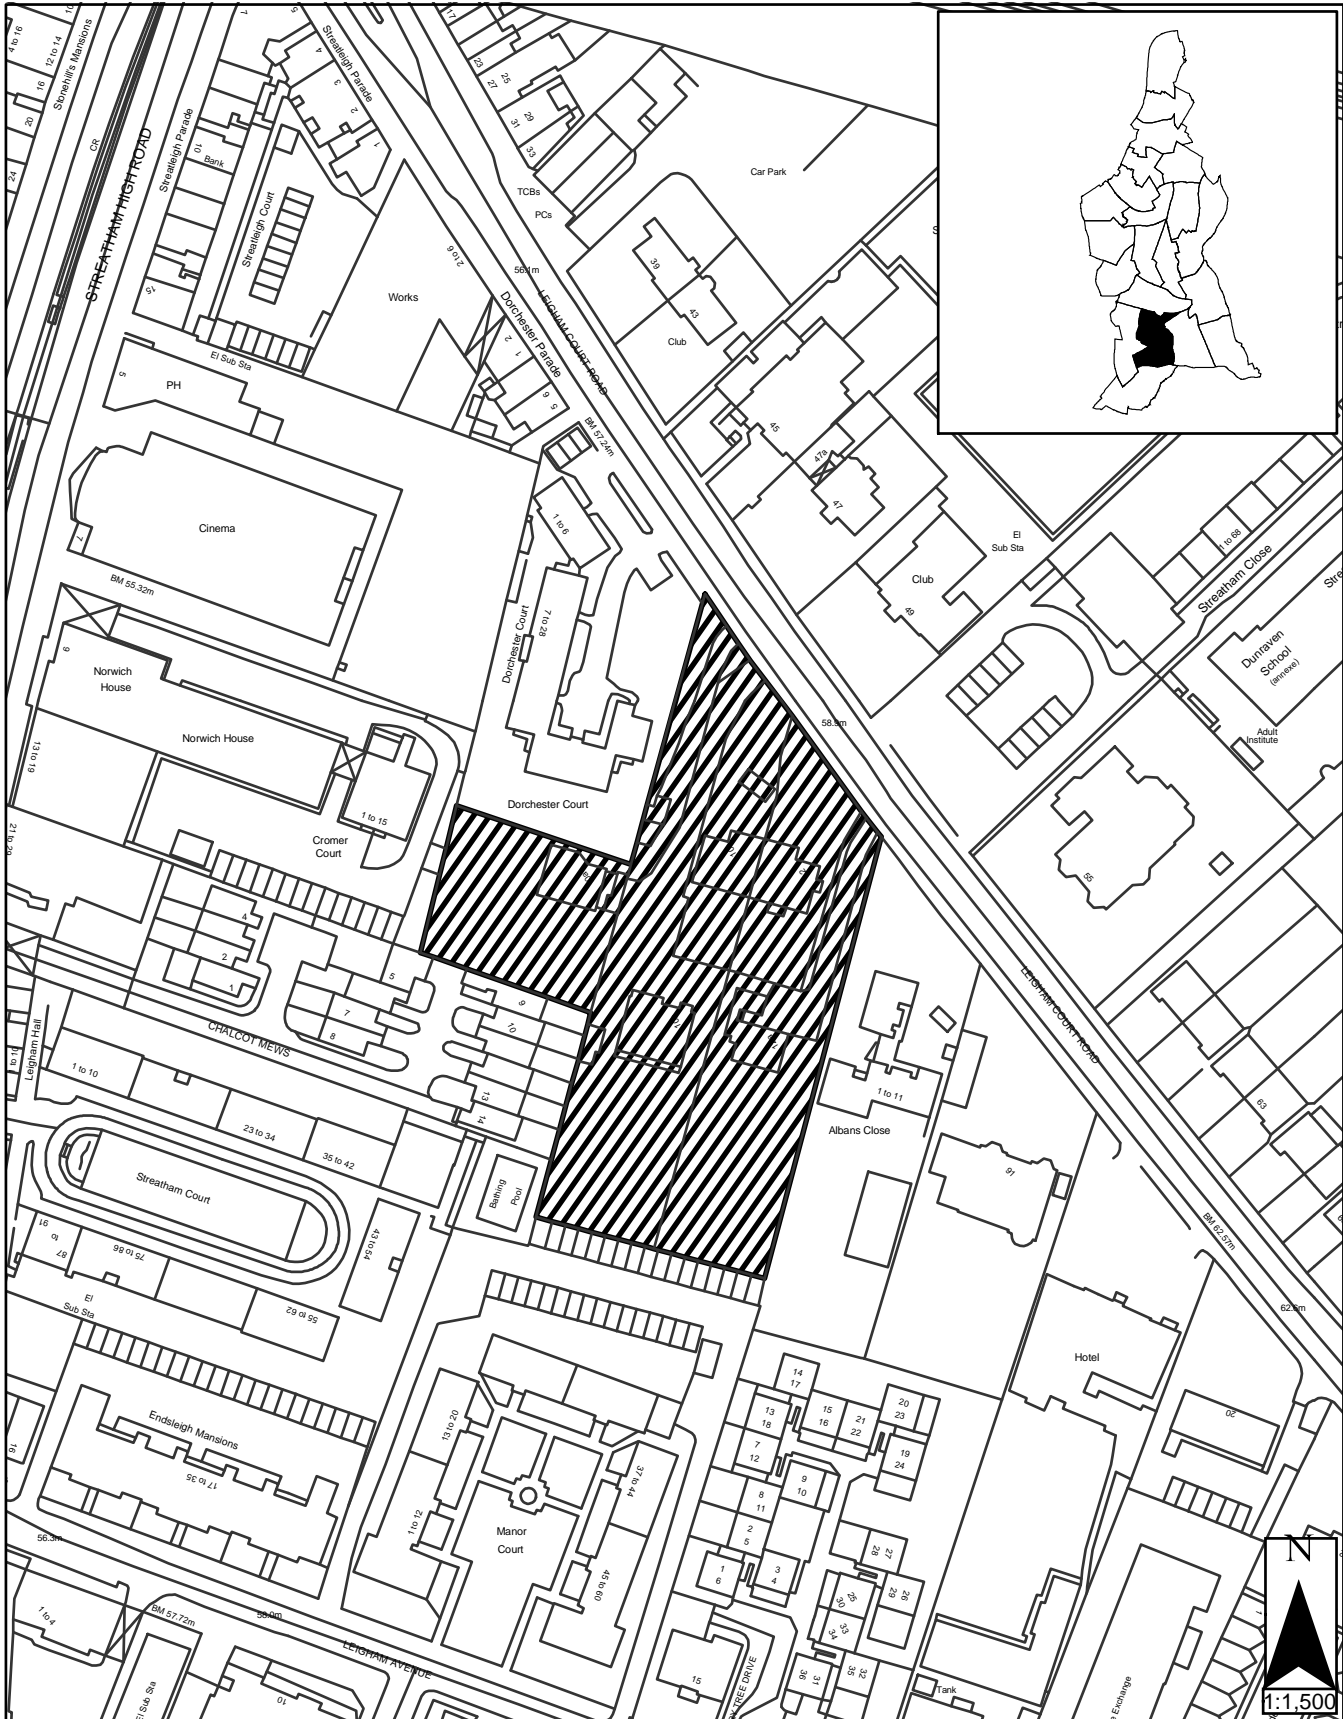

# The London Borough of Lambeth Revised Deposit Draft UDP June 2004 MDO 95, 10-12 Leigham Court Road

Map 68b

 Delete as MDO 95