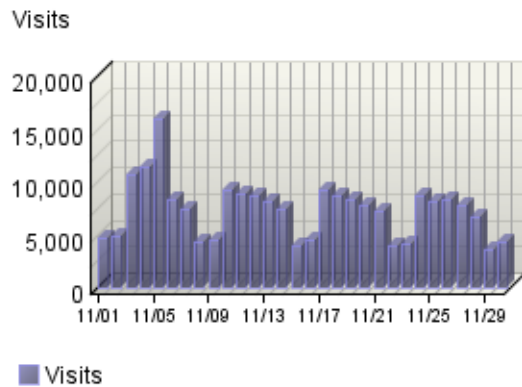

Internet Visitor Activity - 1 November to 30 November 2008

Table of contents

Summary of visitors, page views and visits trend 2

Lambeth website visitor statistics

Details of visitor activity at www.lambeth.gov.uk

Visits Trend

Visitor Summary

Visitors	127,571
Visitors Who Visited Once	103,526
Visitors Who Visited More Than Once	24,045
Average Visits per Visitor	1.73

Visit Summary

Visits	221,056
Average per Day	7,368
Average Visit Duration	00:08:40
Median Visit Duration	00:01:27
International Visits	25.87%
Visits of Unknown Origin	1.52%
Visits from Your Country: United Kingdom (UK)	72.62%