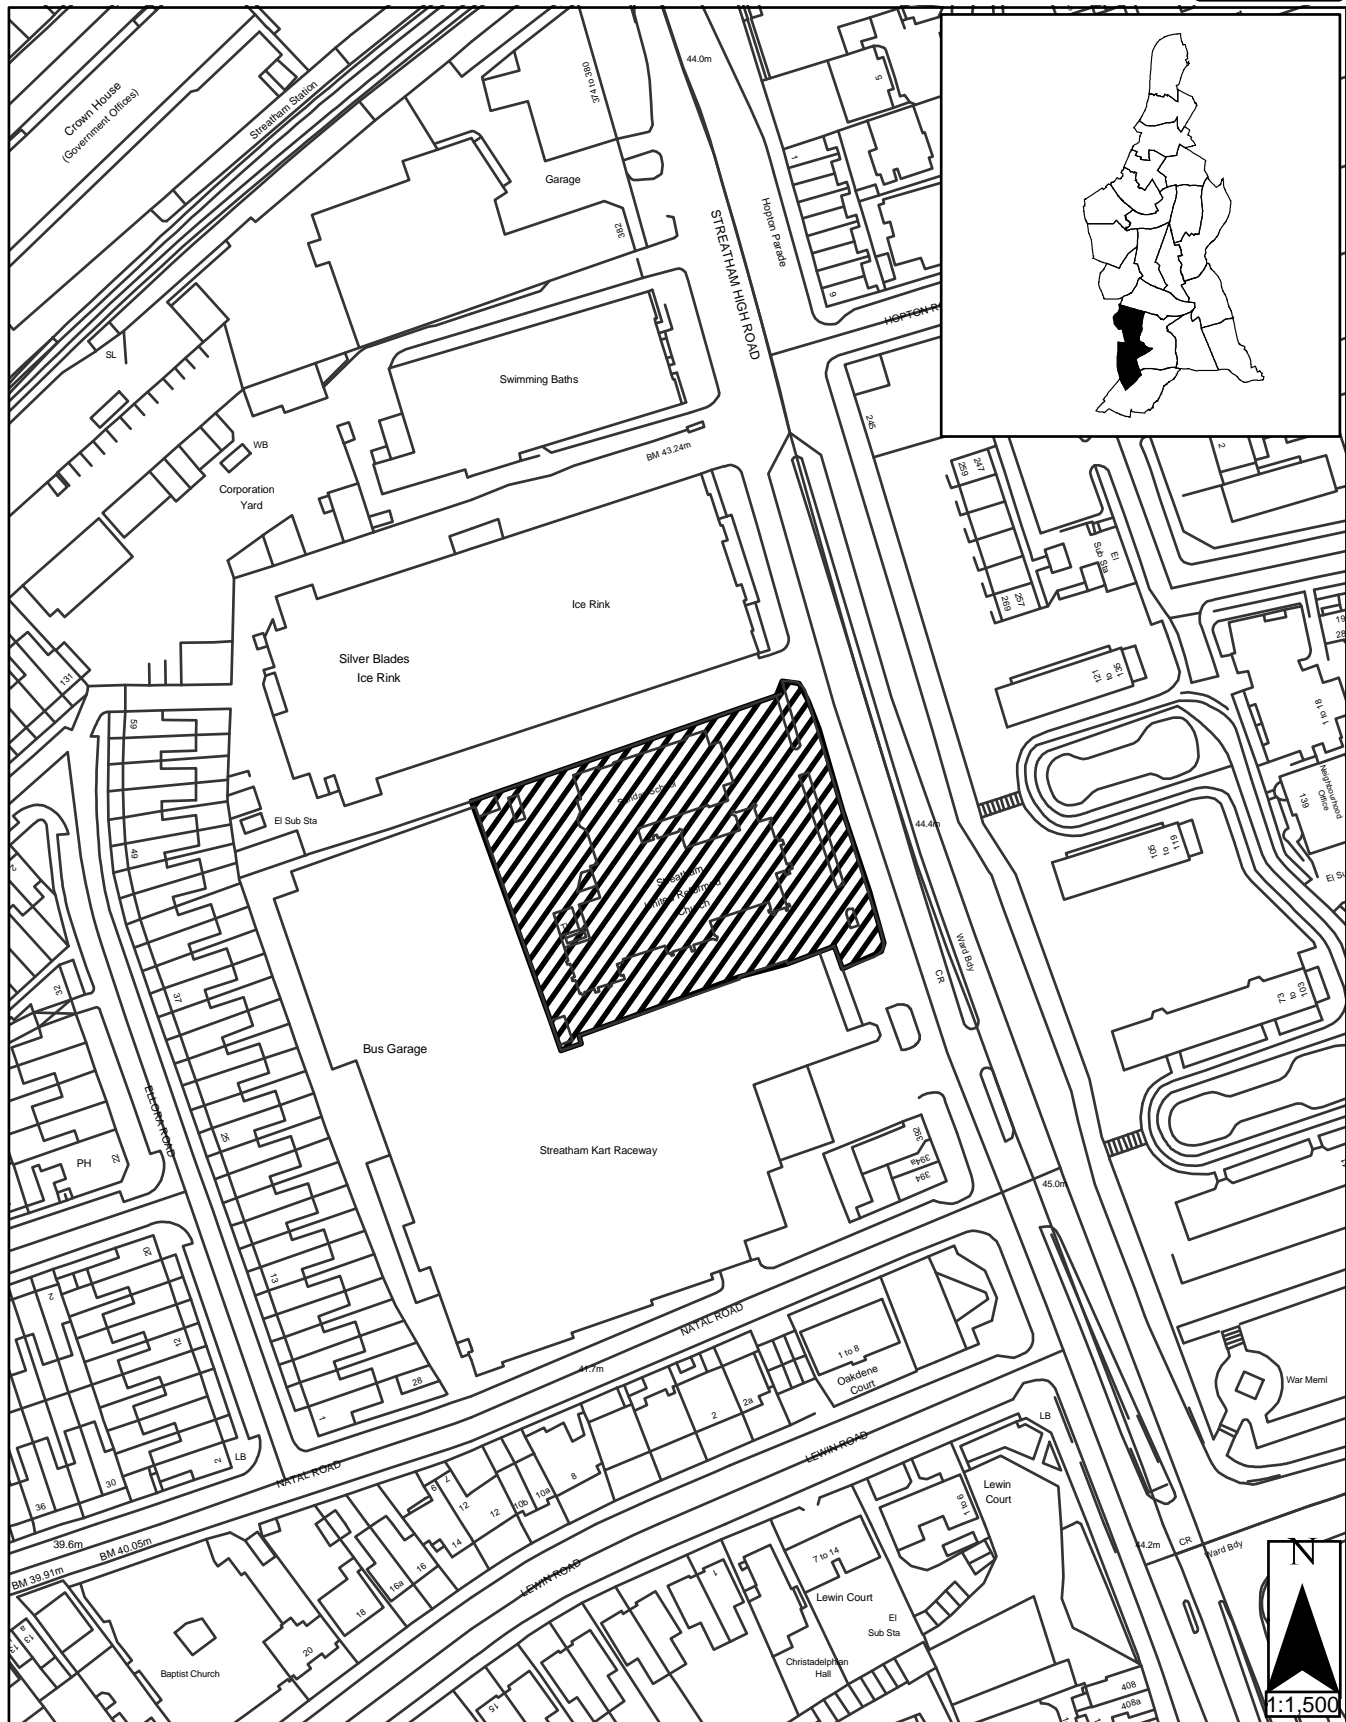

The London Borough of Lambeth Revised Deposit Draft UDP June 2004 Streatham Church

Map 73

 Delete as Parks Regeneration Area