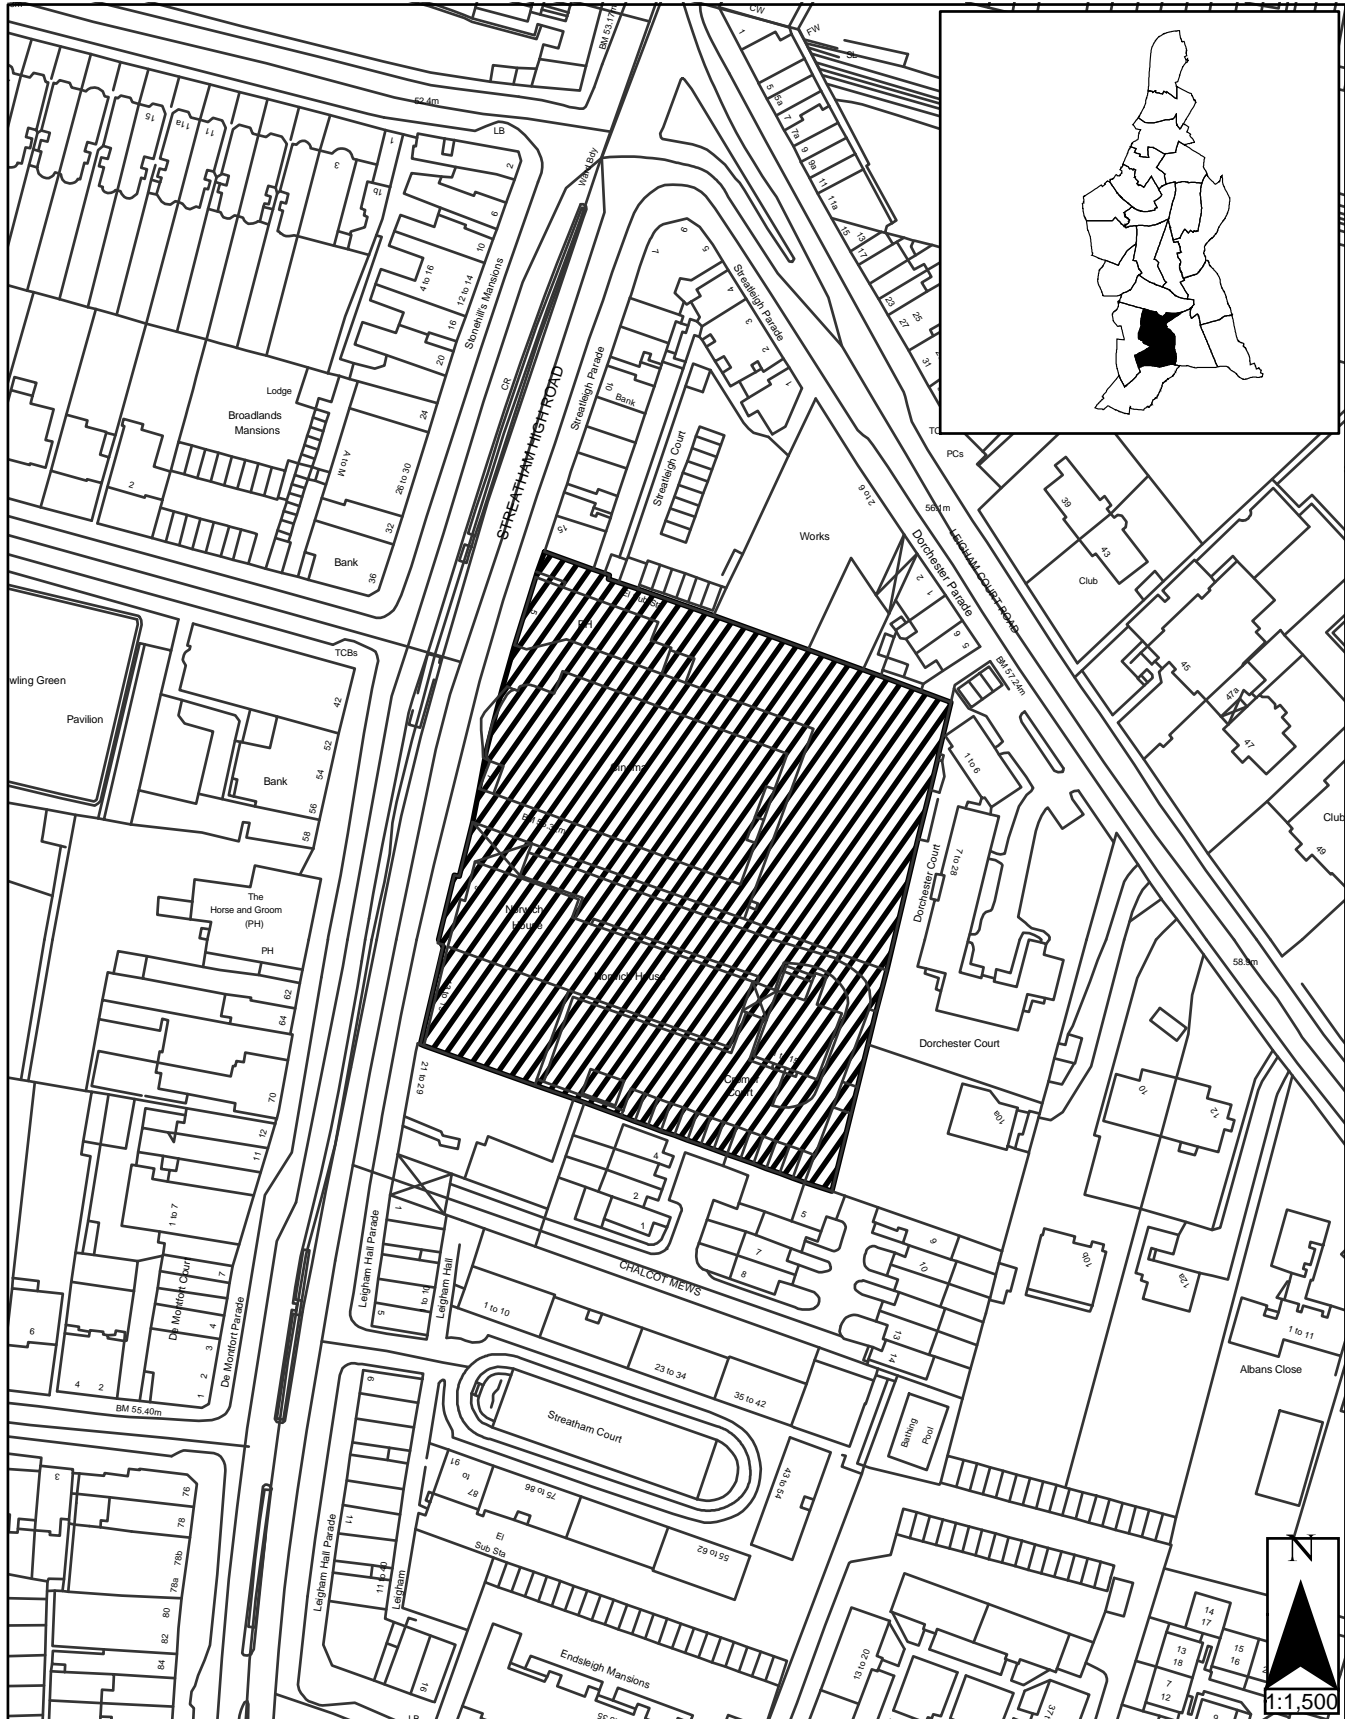

# The London Borough of Lambeth Revised Deposit Draft UDP June 2004 MDO 93 ABC Cinema

Map 68a

 Delete as MDO 93