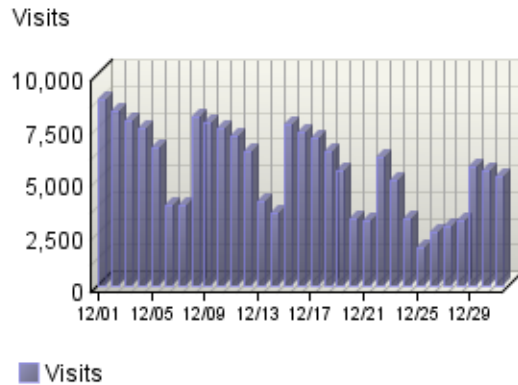

Internet Visitor Activity - 1 December to 31 December 2008

Table of contents

Summary of visitors, page views and visits trend 2

Lambeth website visitor statistics

Details of visitor activity at www.lambeth.gov.uk

Visits Trend

Visitor Summary

Visitors	101,731
Visitors Who Visited Once	83,679
Visitors Who Visited More Than Once	18,052
Average Visits per Visitor	1.69

Visit Summary

Visits	171,449
Average per Day	5,530
Average Visit Duration	00:08:50
Median Visit Duration	00:01:28
International Visits	28.24%
Visits of Unknown Origin	1.67%
Visits from Your Country: United Kingdom (UK)	70.09%