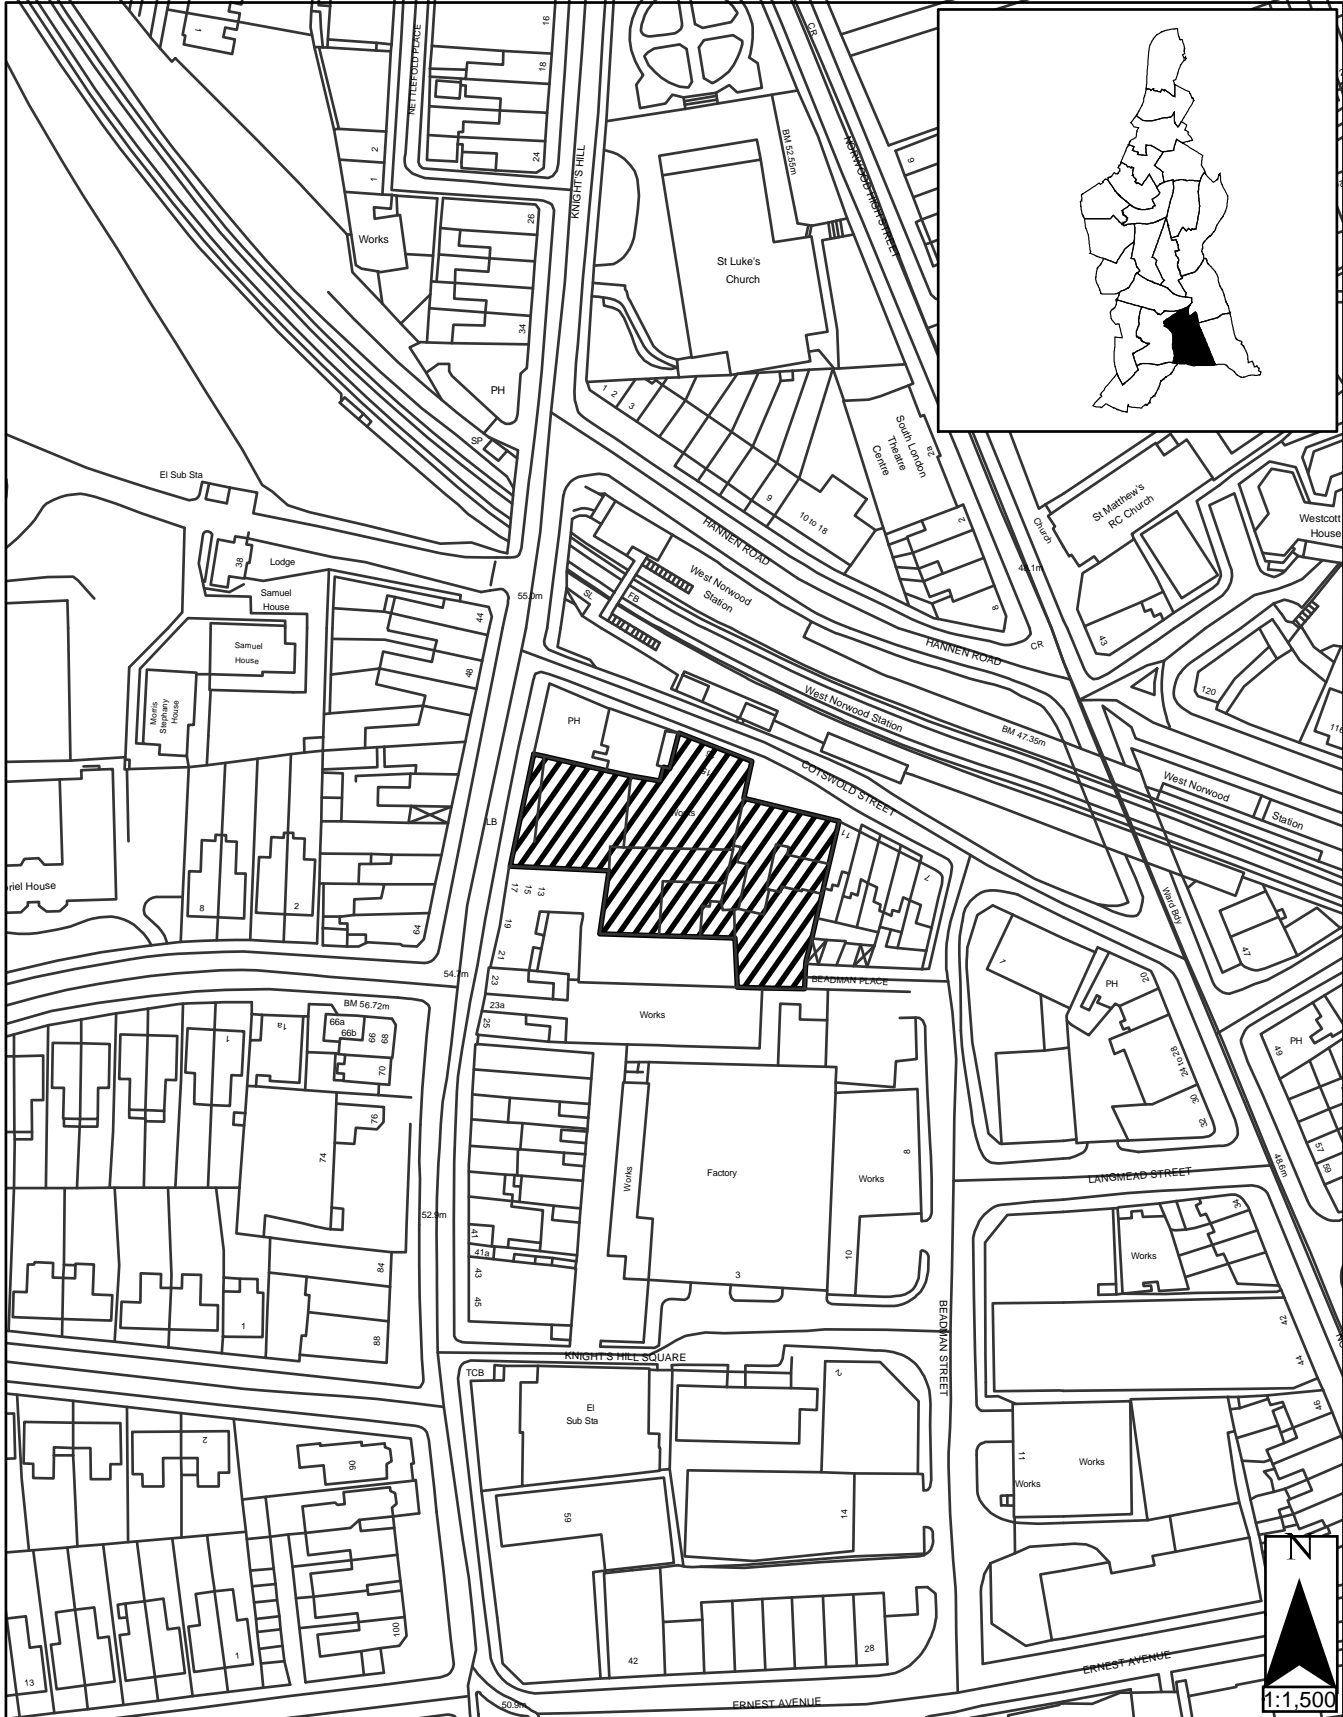

The London Borough of Lambeth Revised Deposit Draft UDP June 2004 MDO 52 Knights Hill/Coltswold Street

Map 63

 Delete as MDO 52