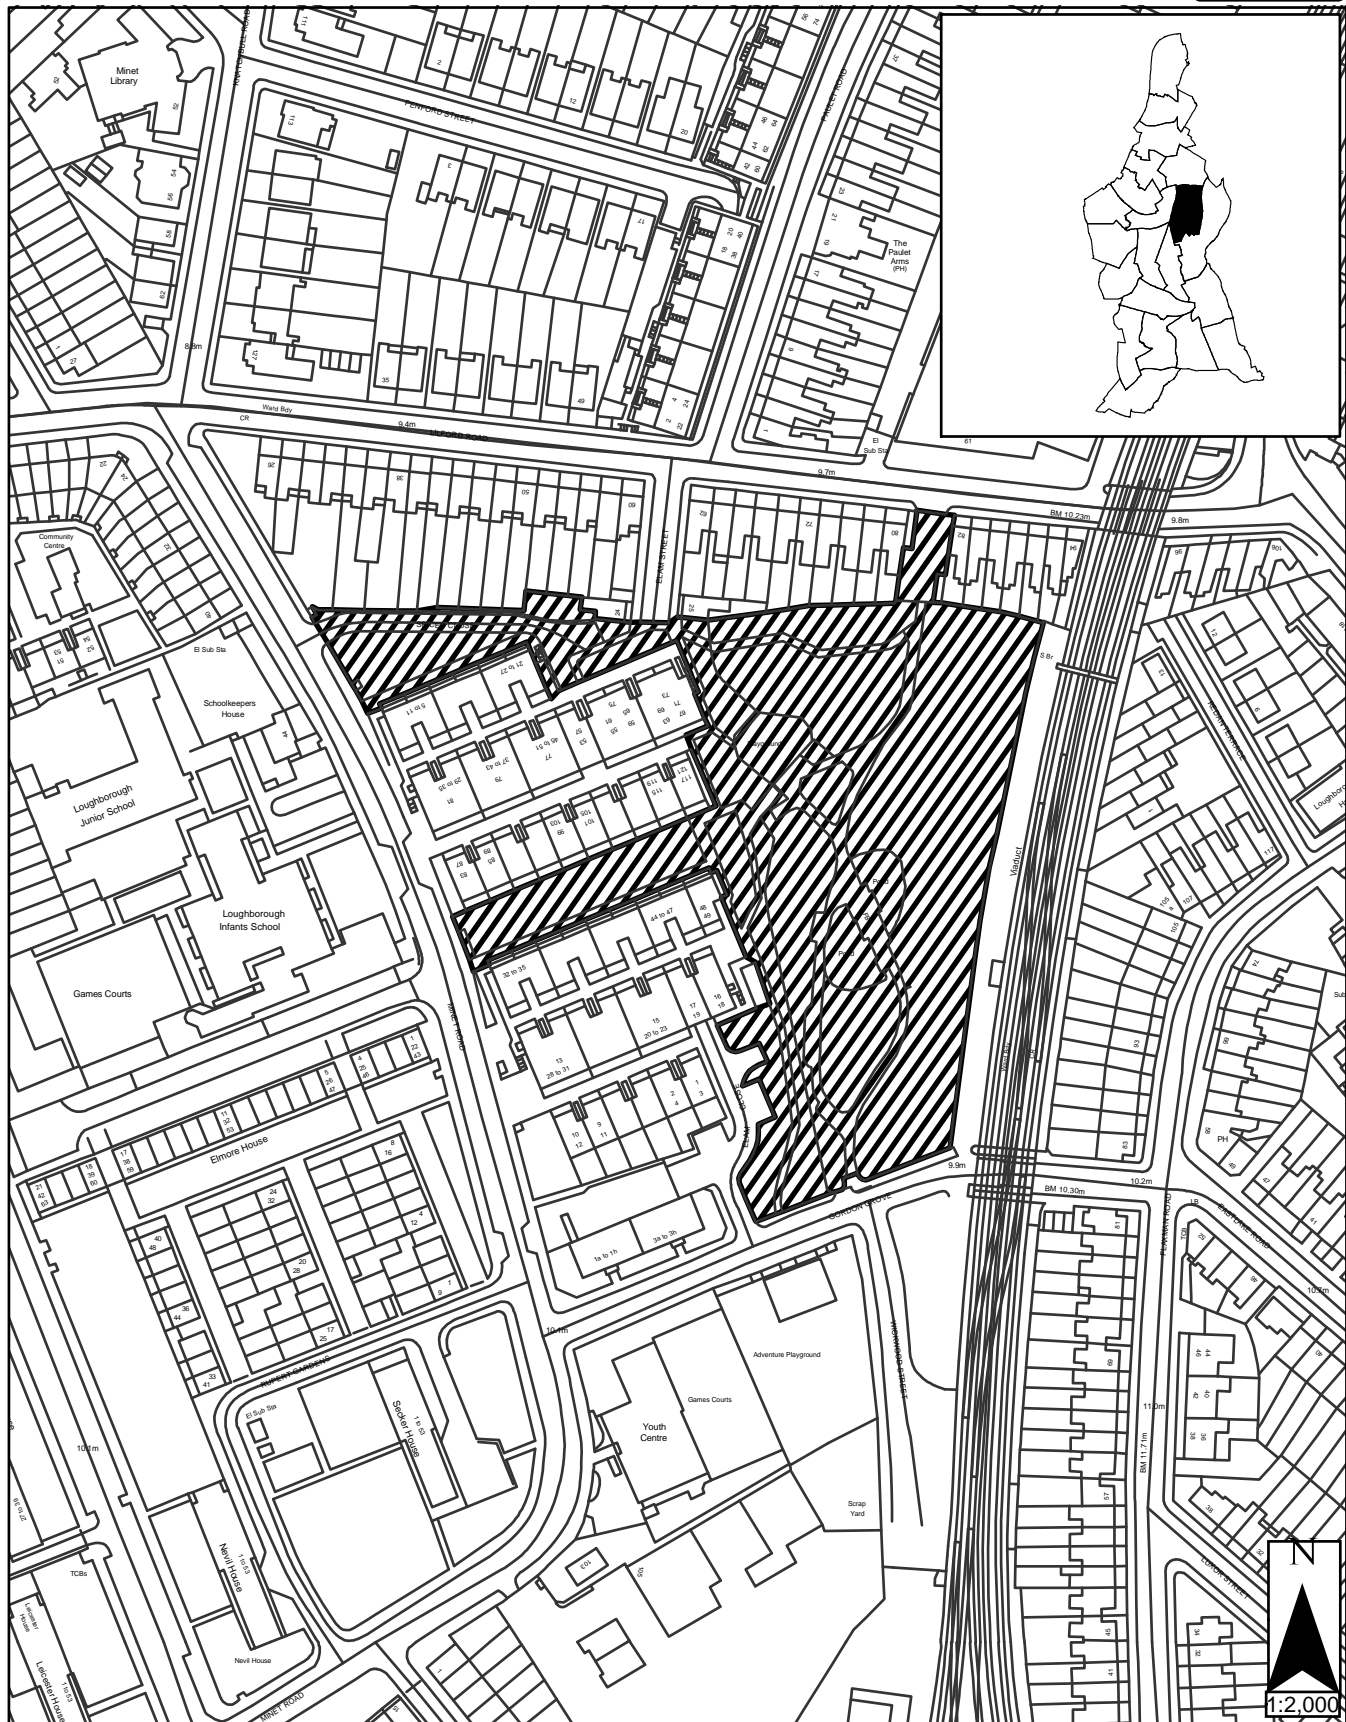

# The London Borough of Lambeth Revised Deposit Draft UDP June 2004 Elam Street

**Map 39**

0 35 70 140 Metres

 Delete as Parks Regeneration Area