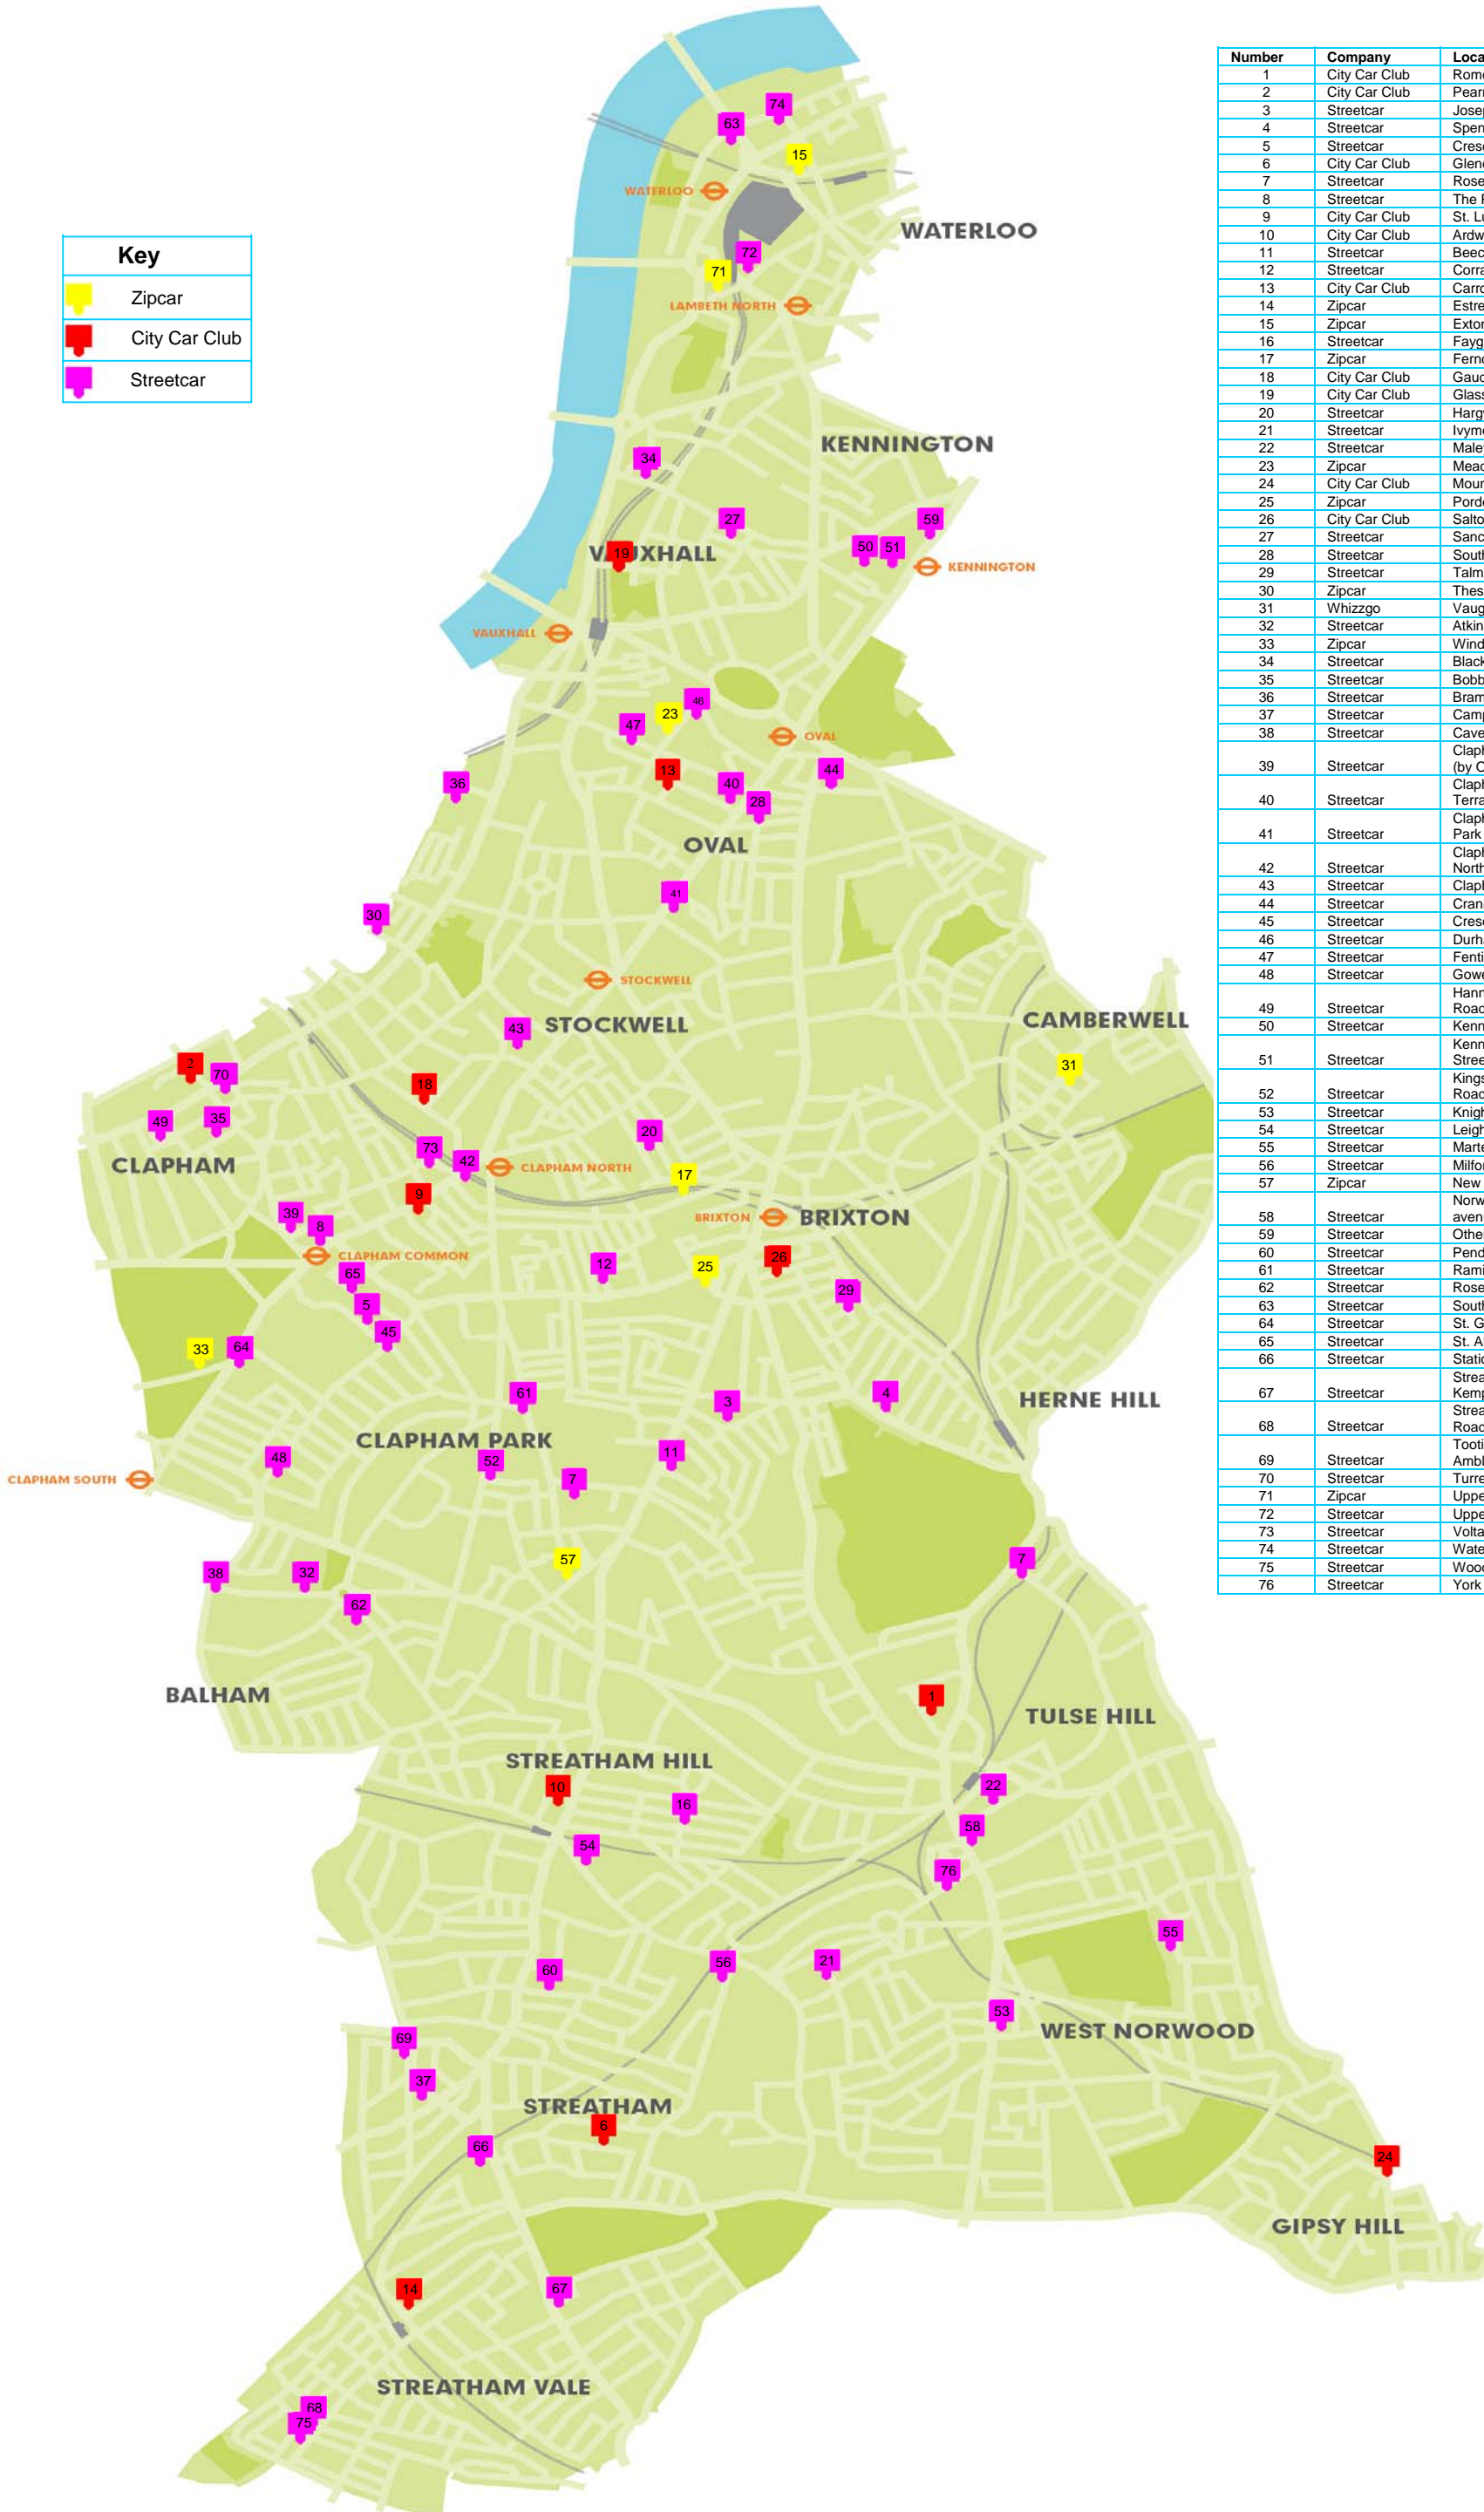

Key	
	Zipcar
	City Car Club
	Streetcar

Number	Company	Location
1	City Car Club	Romola Road (2 bays)
2	City Car Club	Pearman Street (2 bays)
3	Streetcar	Josephine Avenue (2 bays)
4	Streetcar	Spenser Road (2 bays)
5	Streetcar	Crescent Lane (2 bays)
6	City Car Club	Gleneldon Road
7	Streetcar	Rosendale Road
8	Streetcar	The Pavement (2 bays)
9	City Car Club	St. Lukes Avenue
10	City Car Club	Ardwell Road
11	Streetcar	Beechdale Road (2 bays)
12	Streetcar	Corrance Road (2 bays)
13	City Car Club	Carrour Road (2 bays)
14	Zipcar	Estreham Road (2 bays)
15	Zipcar	Exton Street (2 bays)
16	Streetcar	Faygate Road
17	Zipcar	Ferndale Road (2 bays)
18	City Car Club	Gauden Road
19	City Car Club	Glasshouse Walk
20	Streetcar	Hargwynne Street (2 bays)
21	Streetcar	Ivymount Road (2 bays)
22	Streetcar	Maley Avenue (2 bays)
23	Zipcar	Meadow Road (2 bays)
24	City Car Club	Mountbatten Close
25	Zipcar	Porden Road (2 bays)
26	City Car Club	Saltoun Road – 2 bays
27	Streetcar	Sancroft Street
28	Streetcar	South Island Place (K)
29	Streetcar	Talma Road (B)
30	Zipcar	Thessaly Road
31	Whizzgo	Vaughan Road (A)
32	Streetcar	Atkins Road (2 bays)
33	Zipcar	Windmill Drive
34	Streetcar	Black Prince Road
35	Streetcar	Bobbin Close
36	Streetcar	Bramley Crescent
37	Streetcar	Campbell Close
38	Streetcar	Cavendish Road
39	Streetcar	Clapham Common North Side (by Orlando Road)
40	Streetcar	Clapham Road (by Richborne Terrace)
41	Streetcar	Clapham Road (by Stockwell Park Road)
42	Streetcar	Clapham Road (next to Clapham North tube)
43	Streetcar	Clapham Union Road
44	Streetcar	Cranmer Road
45	Streetcar	Crescent Lane
46	Streetcar	Durham Street
47	Streetcar	Fentiman Road
48	Streetcar	Gower Close
49	Streetcar	Hannington Road – Lambourn Road end (2 bays)
50	Streetcar	Kennings Way
51	Streetcar	Kennington Lane (by Vauxhal Street)
52	Streetcar	Kings Avenue (by Rosebury Road)
53	Streetcar	Knights Hill (by Chapel Road)
54	Streetcar	Leigham Court Road
55	Streetcar	Martell Road
56	Streetcar	Millford Mews
57	Zipcar	New Park Road - Brixton Hill
58	Streetcar	Norwood Road (by Lancaster avenue)
59	Streetcar	Othelo Close (2 bays)
60	Streetcar	Pendennis Road
61	Streetcar	Ramilles Close (2 bays)
62	Streetcar	Rosethorn Close
63	Streetcar	Southbank Centre (2 bays)
64	Streetcar	St. Gerards Close
65	Streetcar	St. Alphonsous Road
66	Streetcar	Station Approach Road (2 bays)
67	Streetcar	Streatham High Road (by Kempshott Road)
68	Streetcar	Streatham Vale (by Farmhouse Road)
69	Streetcar	Tooting Bec Gardens (by Ambleside Avenue)
70	Streetcar	Turret Grove
71	Zipcar	Upper Marsh Street (2 bays)
72	Streetcar	Upper Marsh Street
73	Streetcar	Voltaire Road
74	Streetcar	Waterloo Bridge (2 bays)
75	Streetcar	Woodgate Drive (2 bays)
76	Streetcar	York Hill