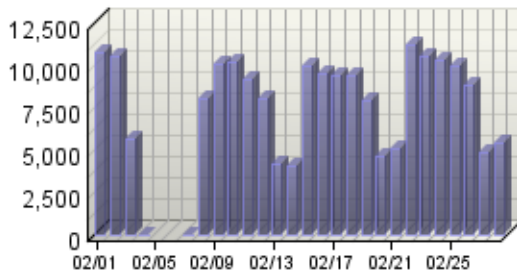

Lambeth website visitor activity

Monthly View: February 2010

01 February 2010 00:00:00 – 28 February 2010 23:59:59

Visitor and views statistics

Visit Summary

Visits	198,393
Average per Day	7,085
Average Visit Duration	00:05:24
Median Visit Duration	00:01:18
International Visits	0%
Visits of Unknown Origin	100%
Visits from Your Country: United Kingdom (UK)	0%

Visitor Summary

Visitors	140,459
Visitors Who Visited Once	115,695
Visitors Who Visited More Than Once	24,764
Average Visits per Visitor	1.41

Visits Trend

Visits

■ Visits