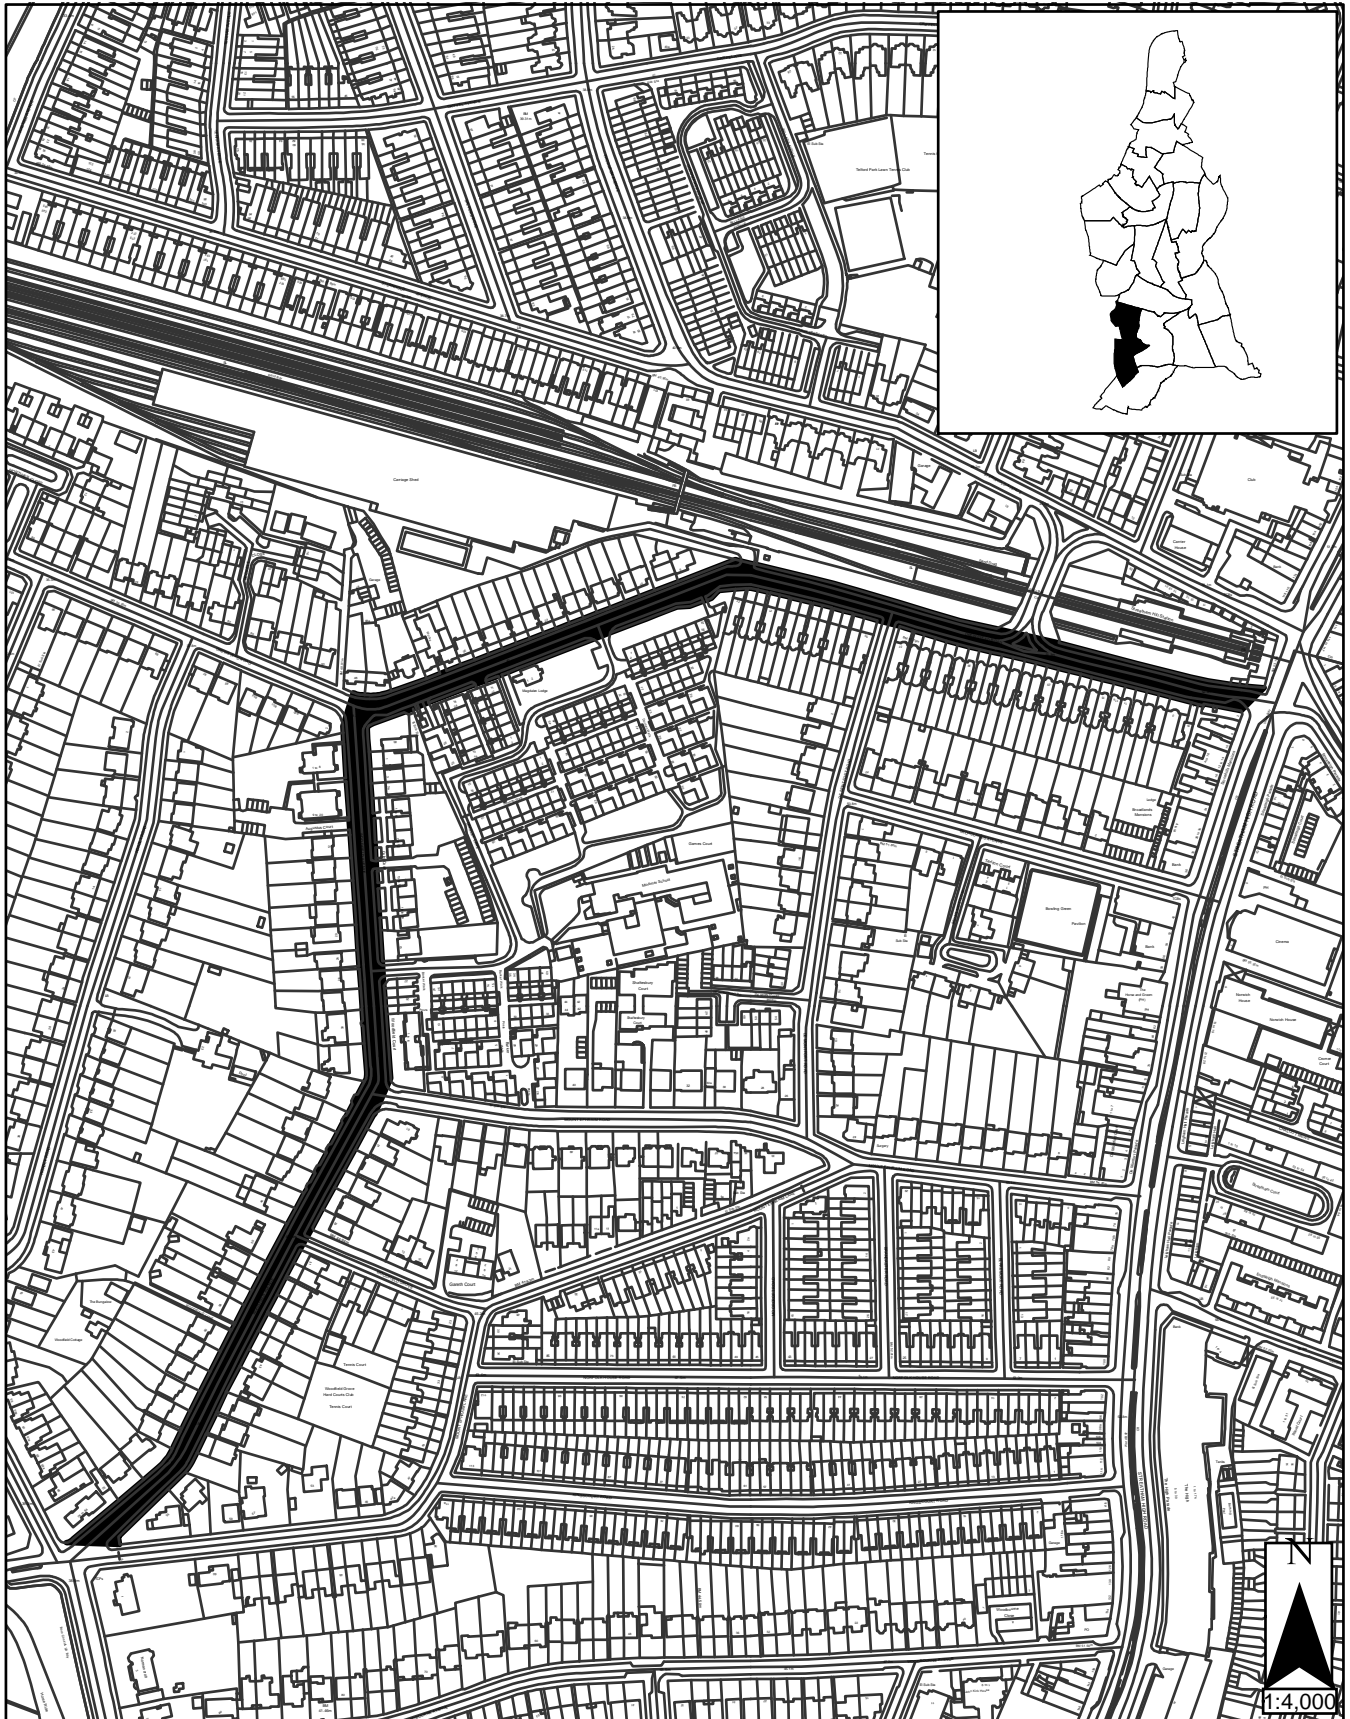

The London Borough of Lambeth Revised Deposit Draft UDP June 2004 Drewstead Road and Woodfield Avenue

Map 70

0 70 140 280 Metres

 Delete as Local Distributor Roads