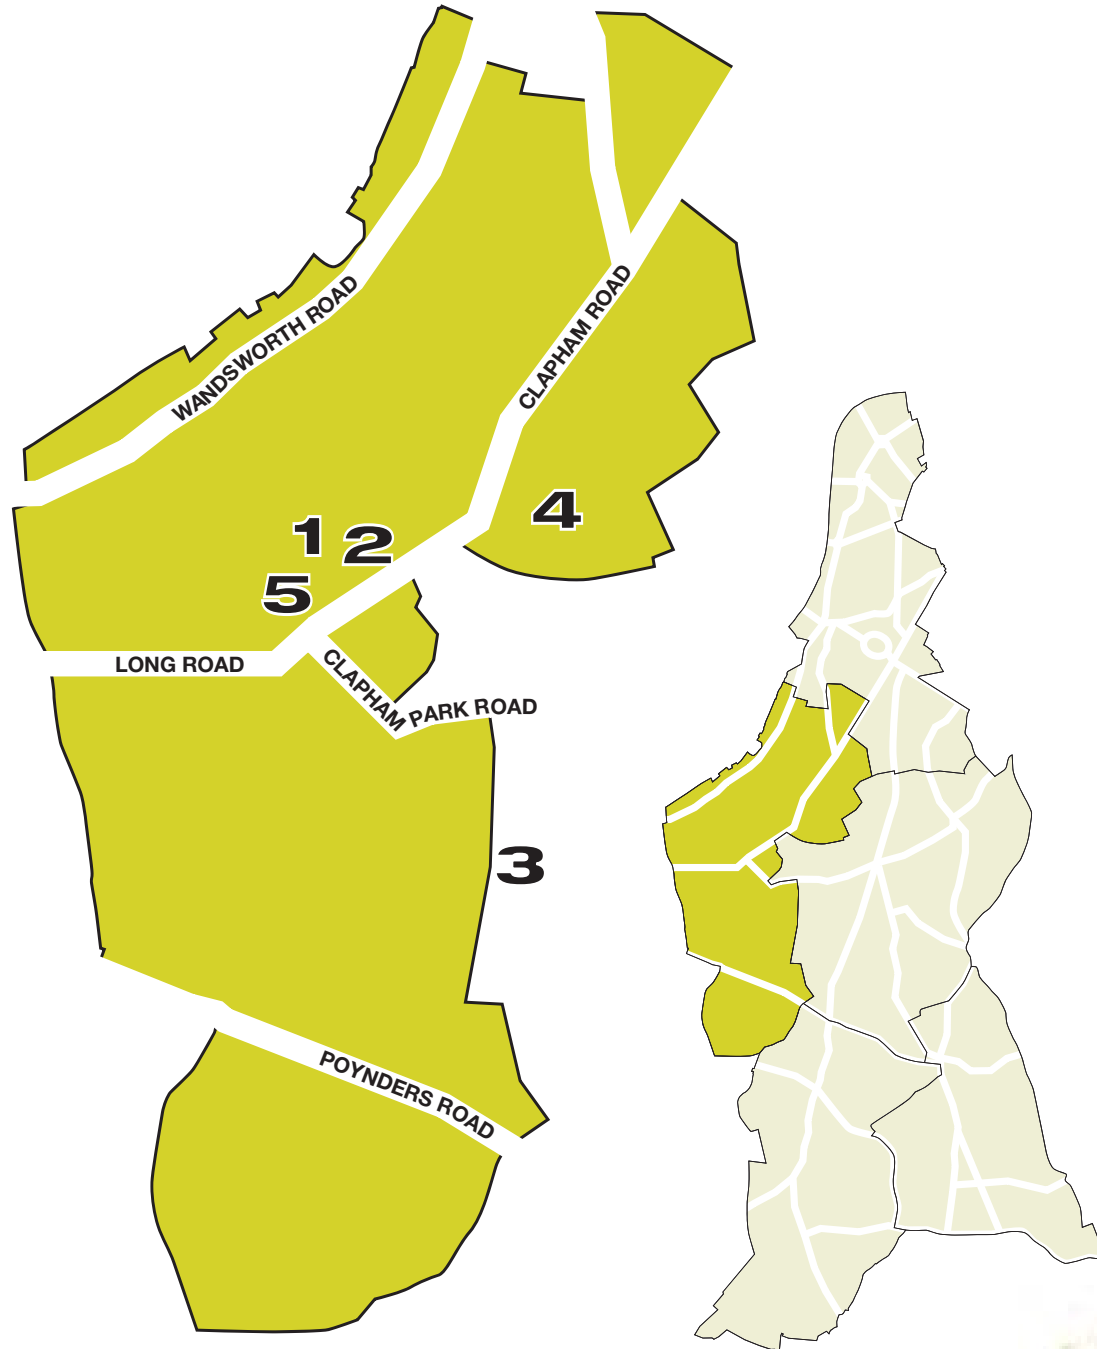

Lambeth Mencap

43 Knights Hill, West Norwood,
SE27 0HS

tel: 020 8655 7730

Lambeth Play Association

1st Floor, 205 Stockwell Road,
Brixton, SW9 9SL

tel: 020 7771 2112

Lambeth Positive Activities for Young People

(summer activities and key work)

1st Floor, Hopton House,
243a Streatham High Road,
Streatham, SW16 6EY

contact: Christine Turay

tel: 020 7926 0339

Lambeth Somali Cultural Centre

Stockwell and Vauxhall
Neighbourhood Council,
157 South Lambeth Road, Vauxhall,
SW8 1XN

tel: 020 7735 5051

Lambeth Street Scene

5th Floor Blue Star House,
234 Stockwell Road, Brixton, SW9 9SP

tel: 020 7926 0526

Lambeth Summer Projects Trust

c/o Crime Reduction Unit,
Brixton Police Station,
367 Brixton Road, Brixton, SW9 7DD

tel: 020 8645 0506

- **1** St Anne’s Community Centre
  - Churches Together in Clapham Youth Project
  - Clapham Community Project
- **2** Clapham Leisure Centre
- **3** Clapham Youth Centre
- **4** Willington Playcare / Willington Adventure Playground
- **5** Clapham and Stockwell Town Centre Office