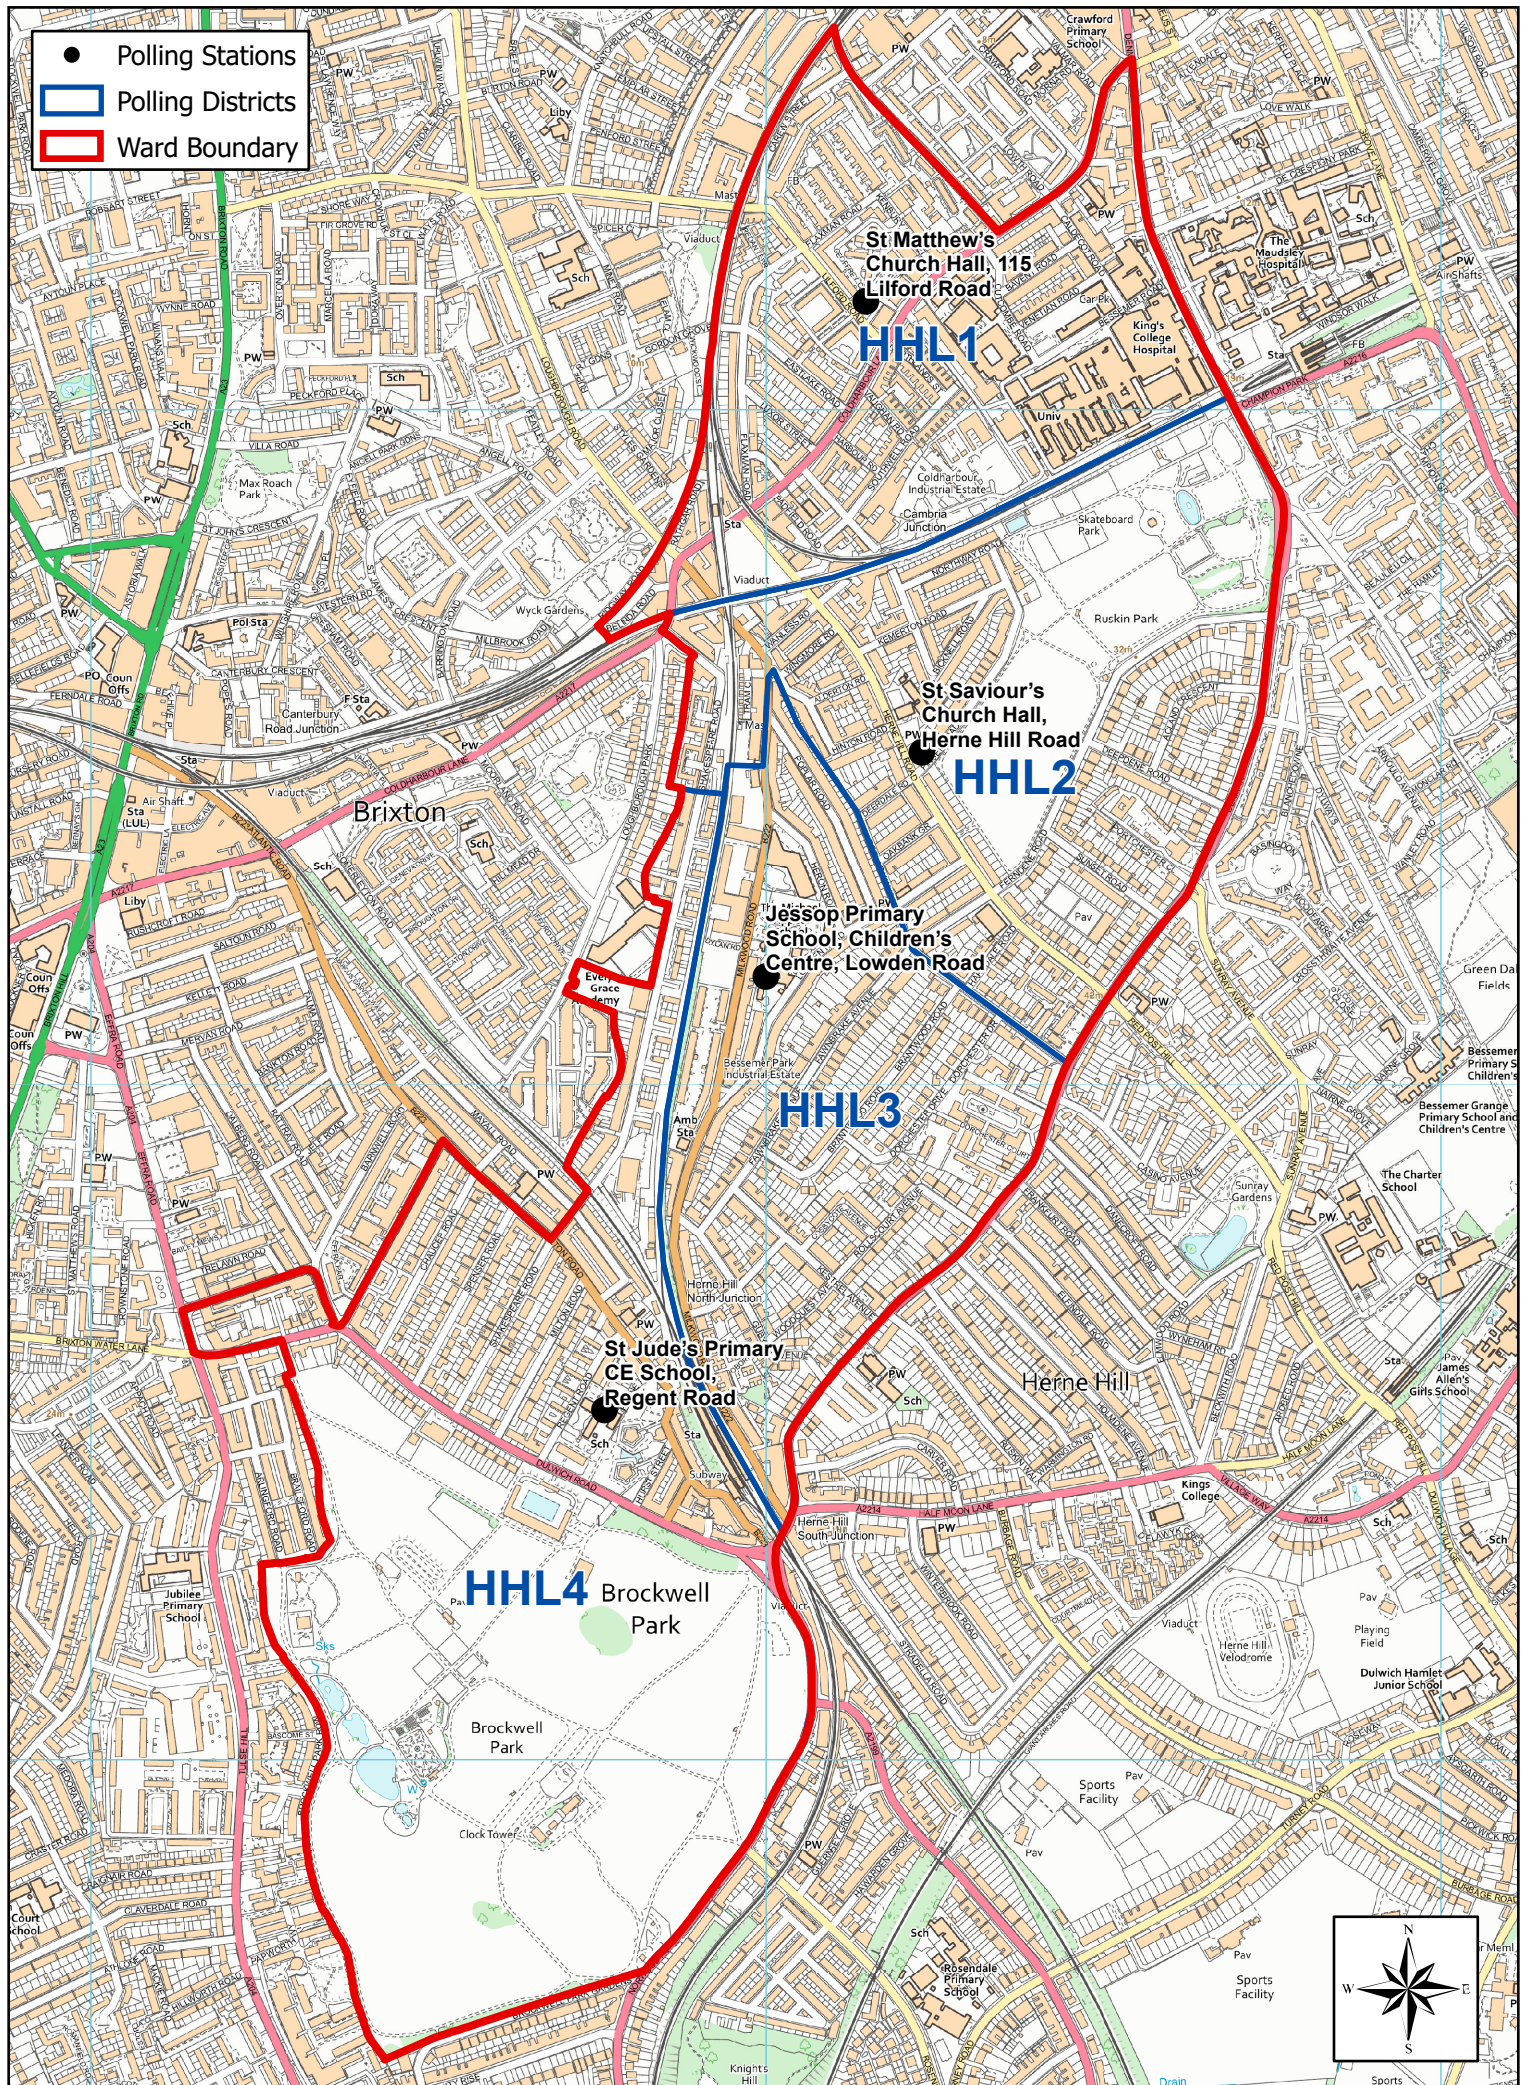

Herne Hill & Loughborough Junction Ward - Polling Districts and Stations

The contractor or end user is permitted to use paper or digital copies of the map solely for the purpose of assisting with the delivery of those goods or services it has been engaged by Lambeth Council to provide.
DA1/059
MAR/2022