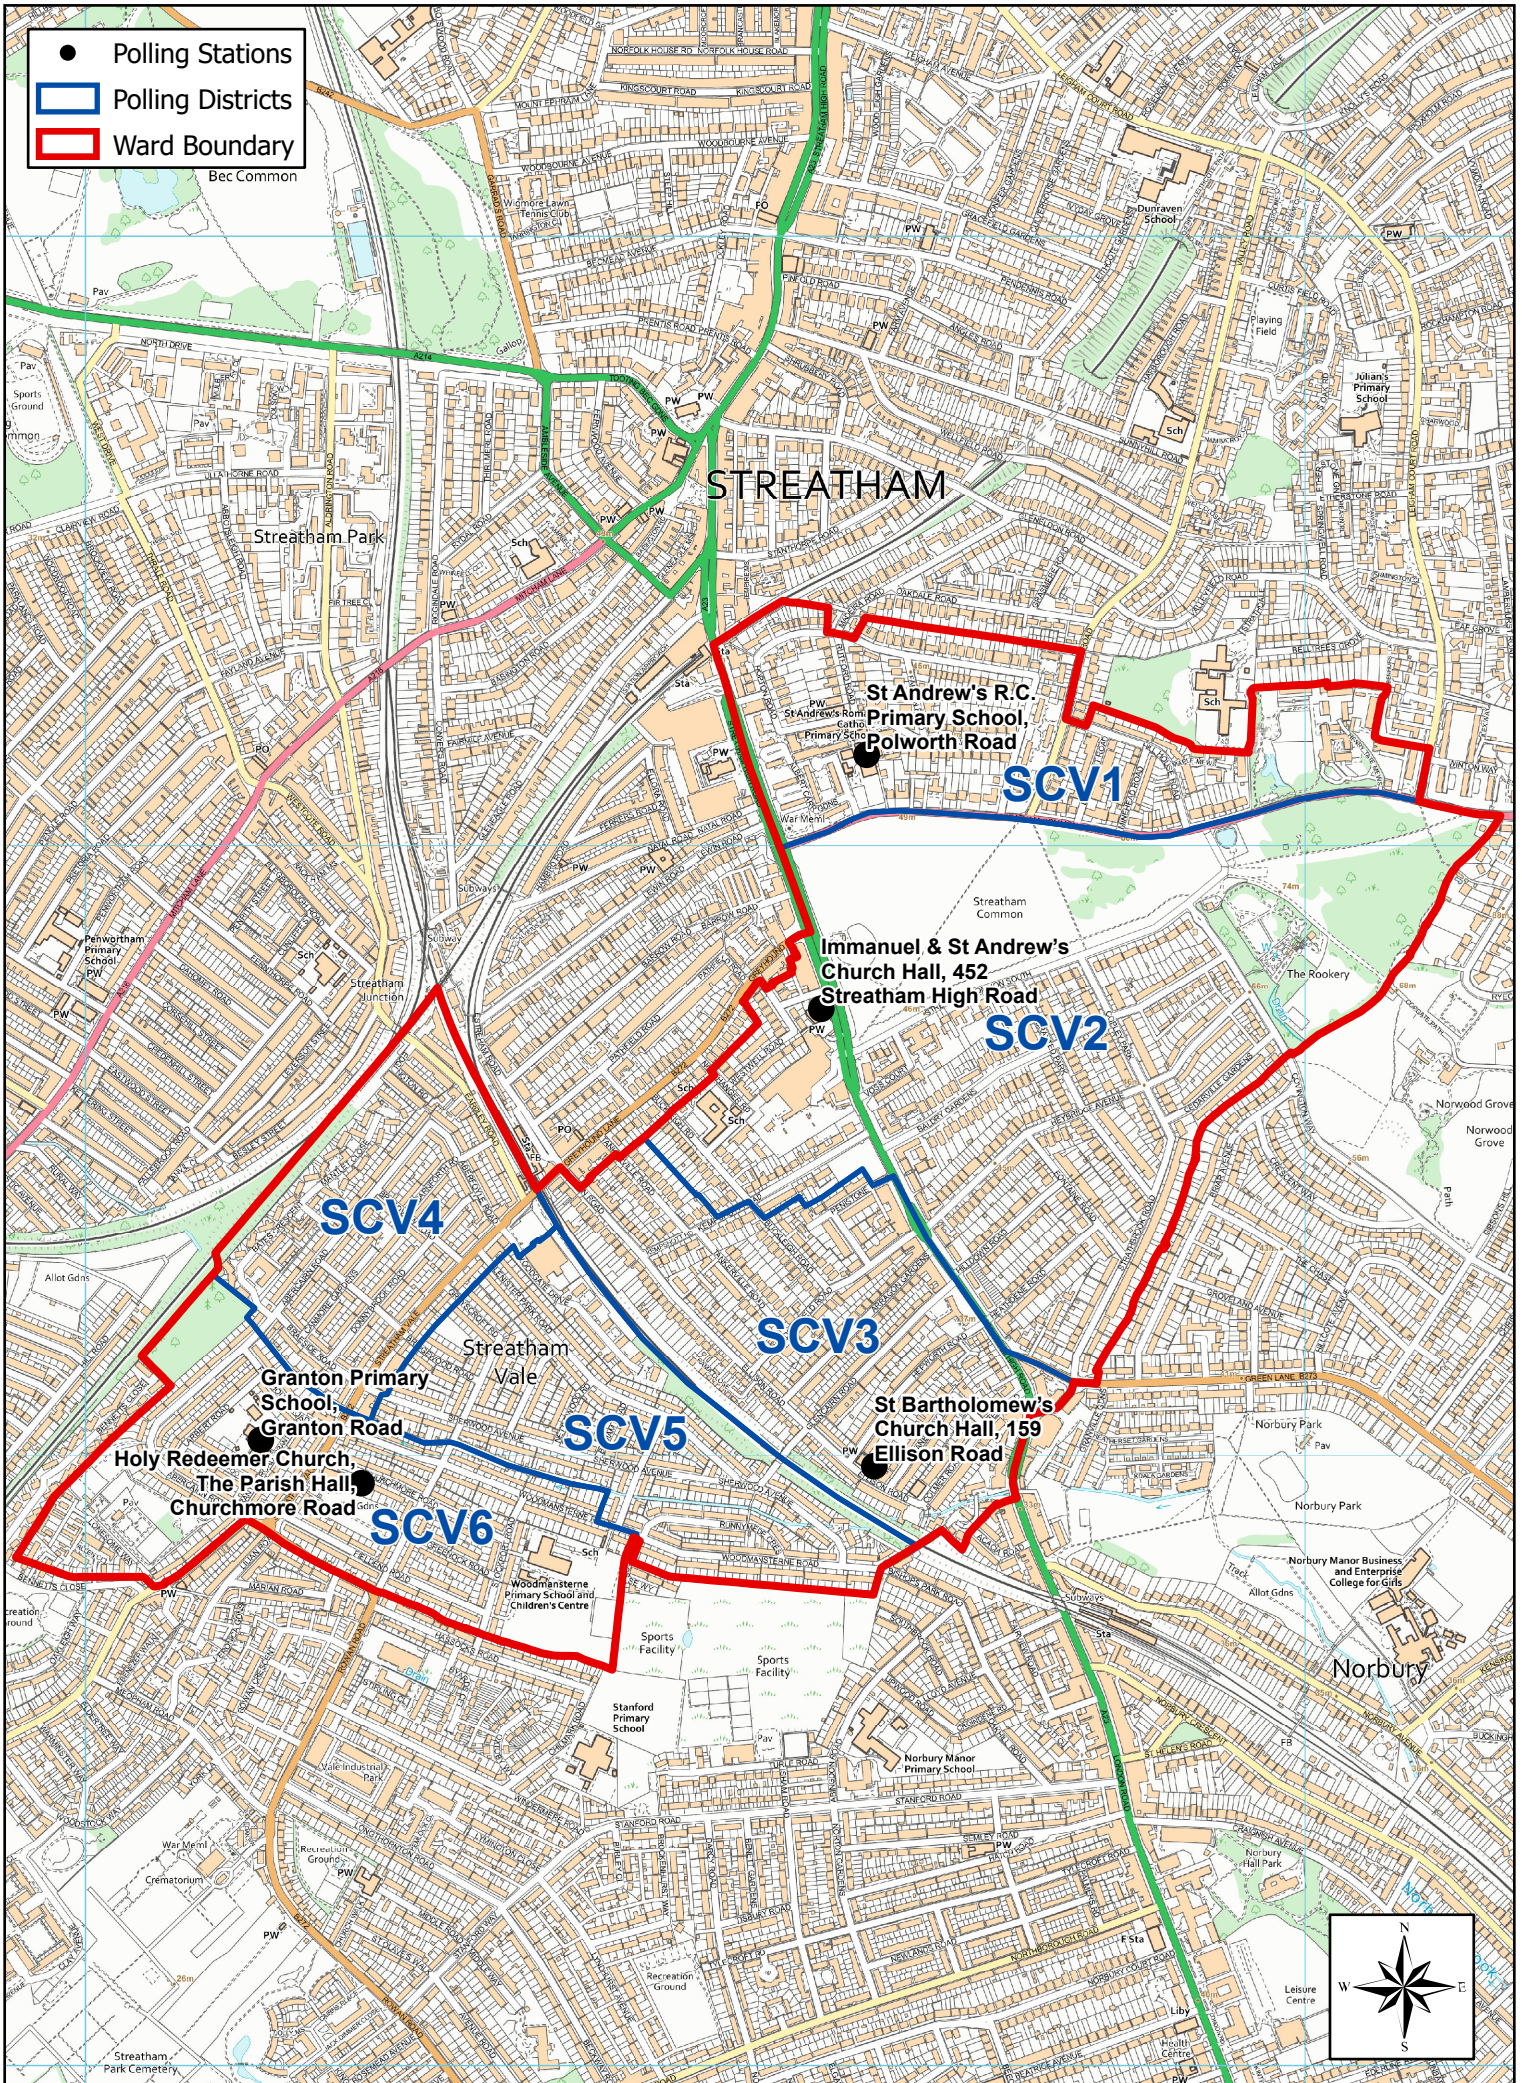

Streatham Common & Vale Ward - Polling Districts and Stations

The contractor or end user is permitted to use paper or digital copies of the map solely for the purpose of assisting with the delivery of those goods or services it has been engaged by Lambeth Council to provide.
 DA1/059
 MAR/2022

© Crown Copyright and database right 2022. Ordnance Survey 100019338
 Reproduced by permission of Geographers' A-Z Map Co. Ltd. Licence No. C0466
 ©Crown copyright and database rights 2022 Ordnance Survey 100017302