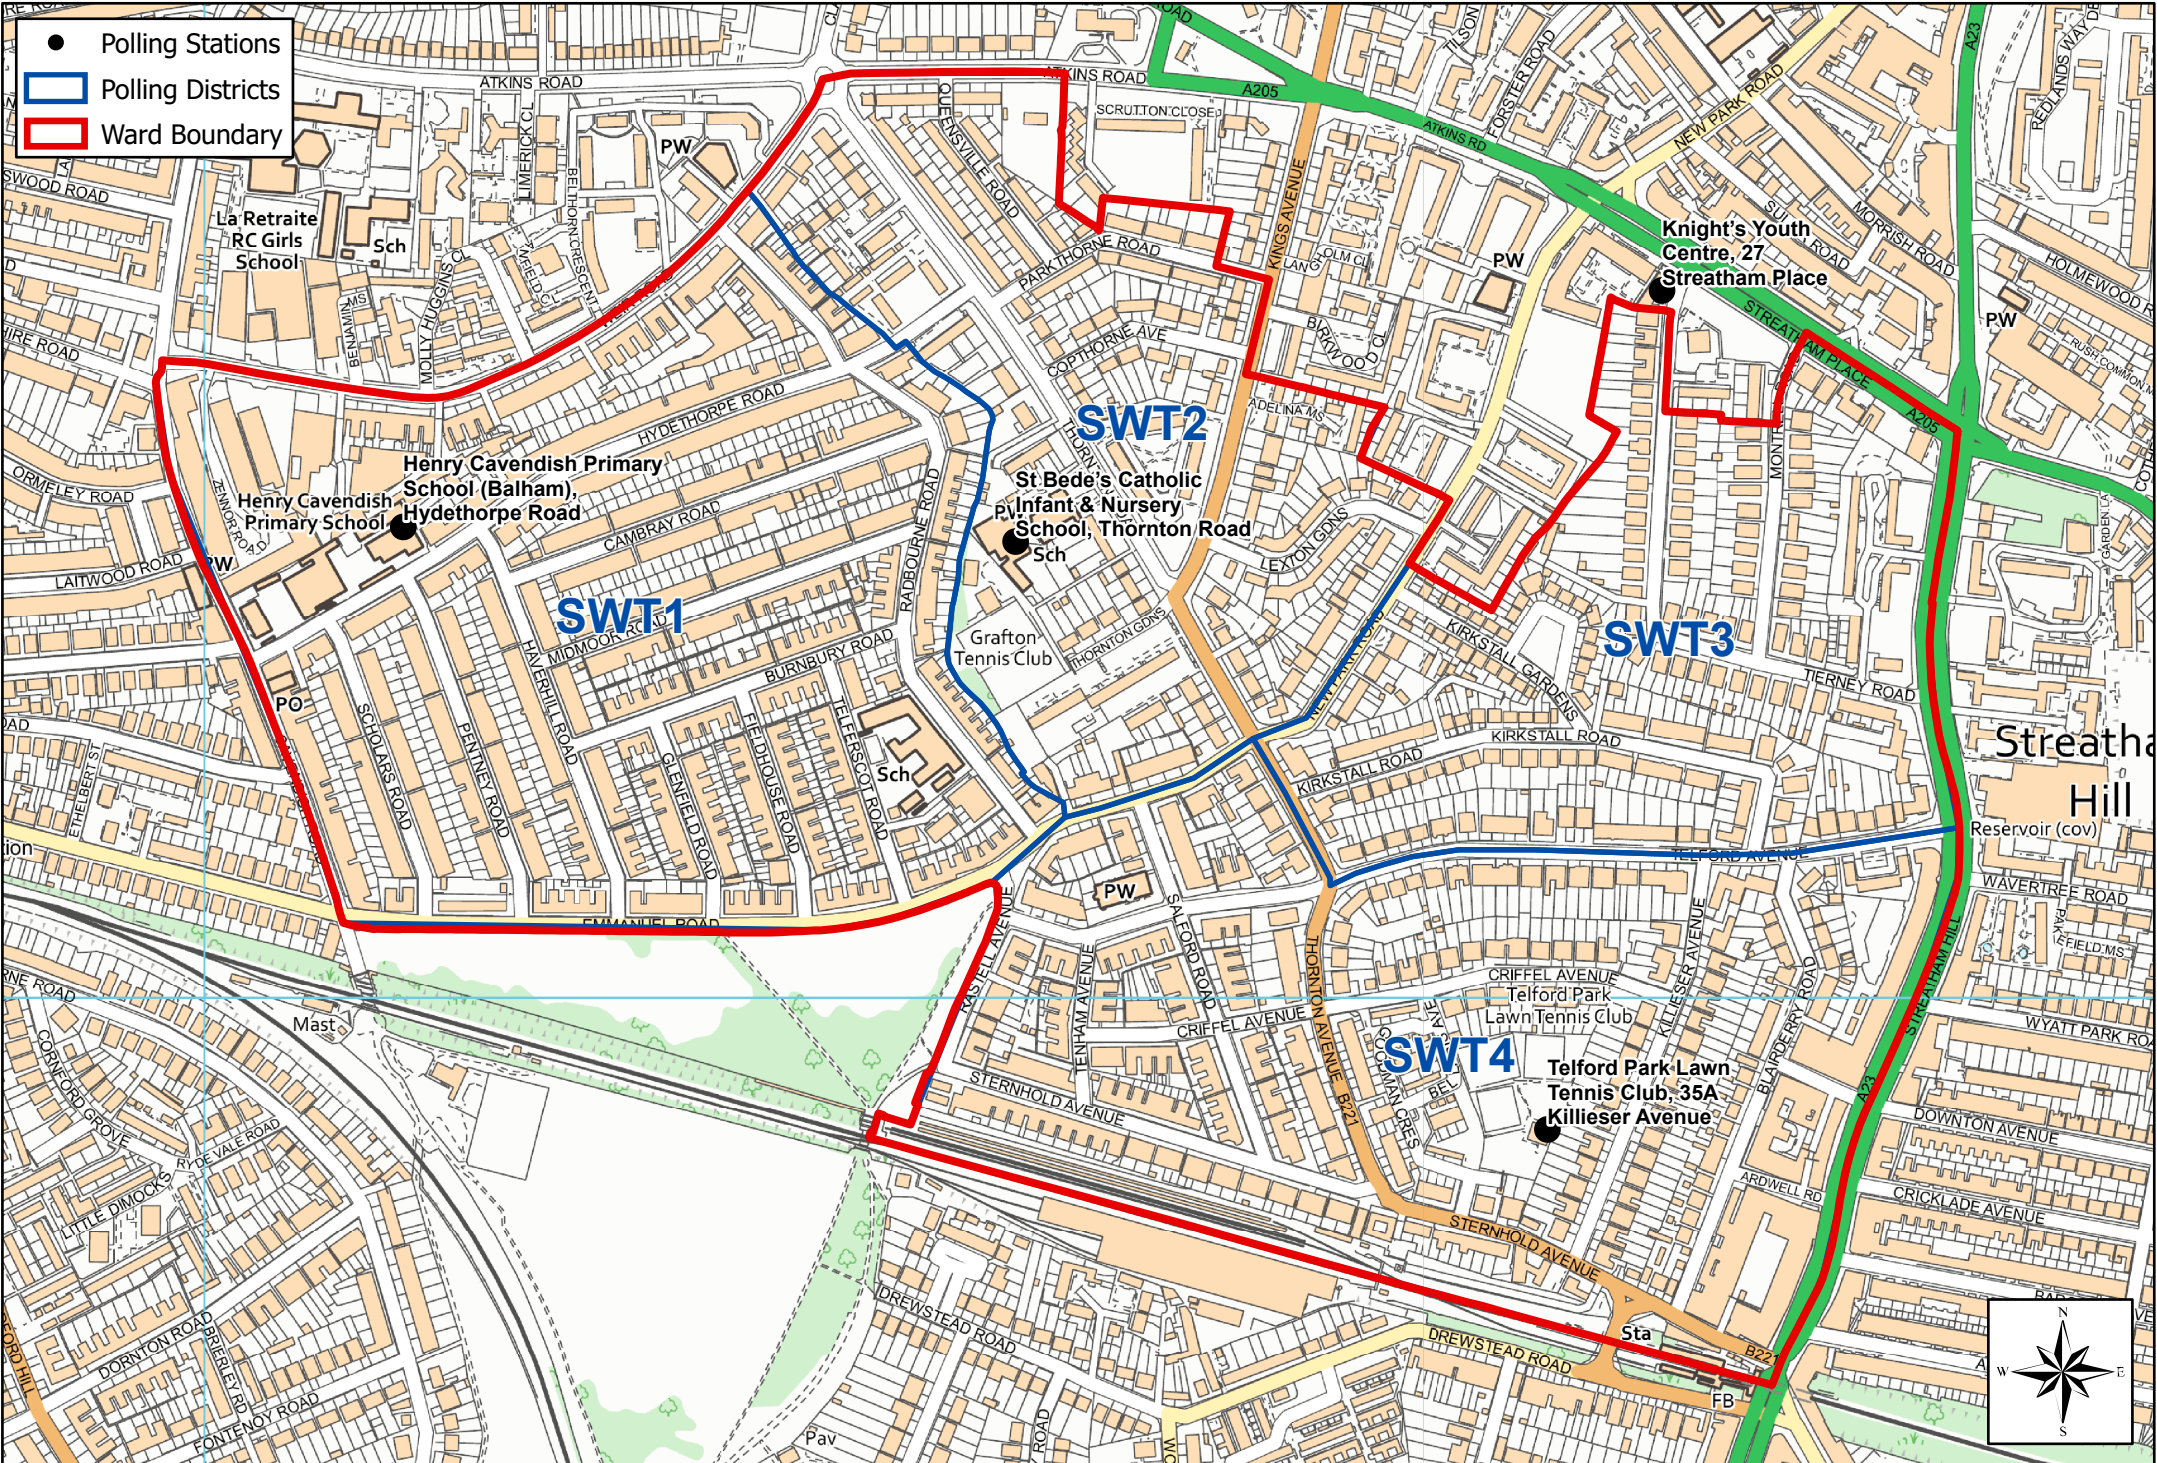

Streatham Hill West & Thornton Ward - Polling Districts and Stations