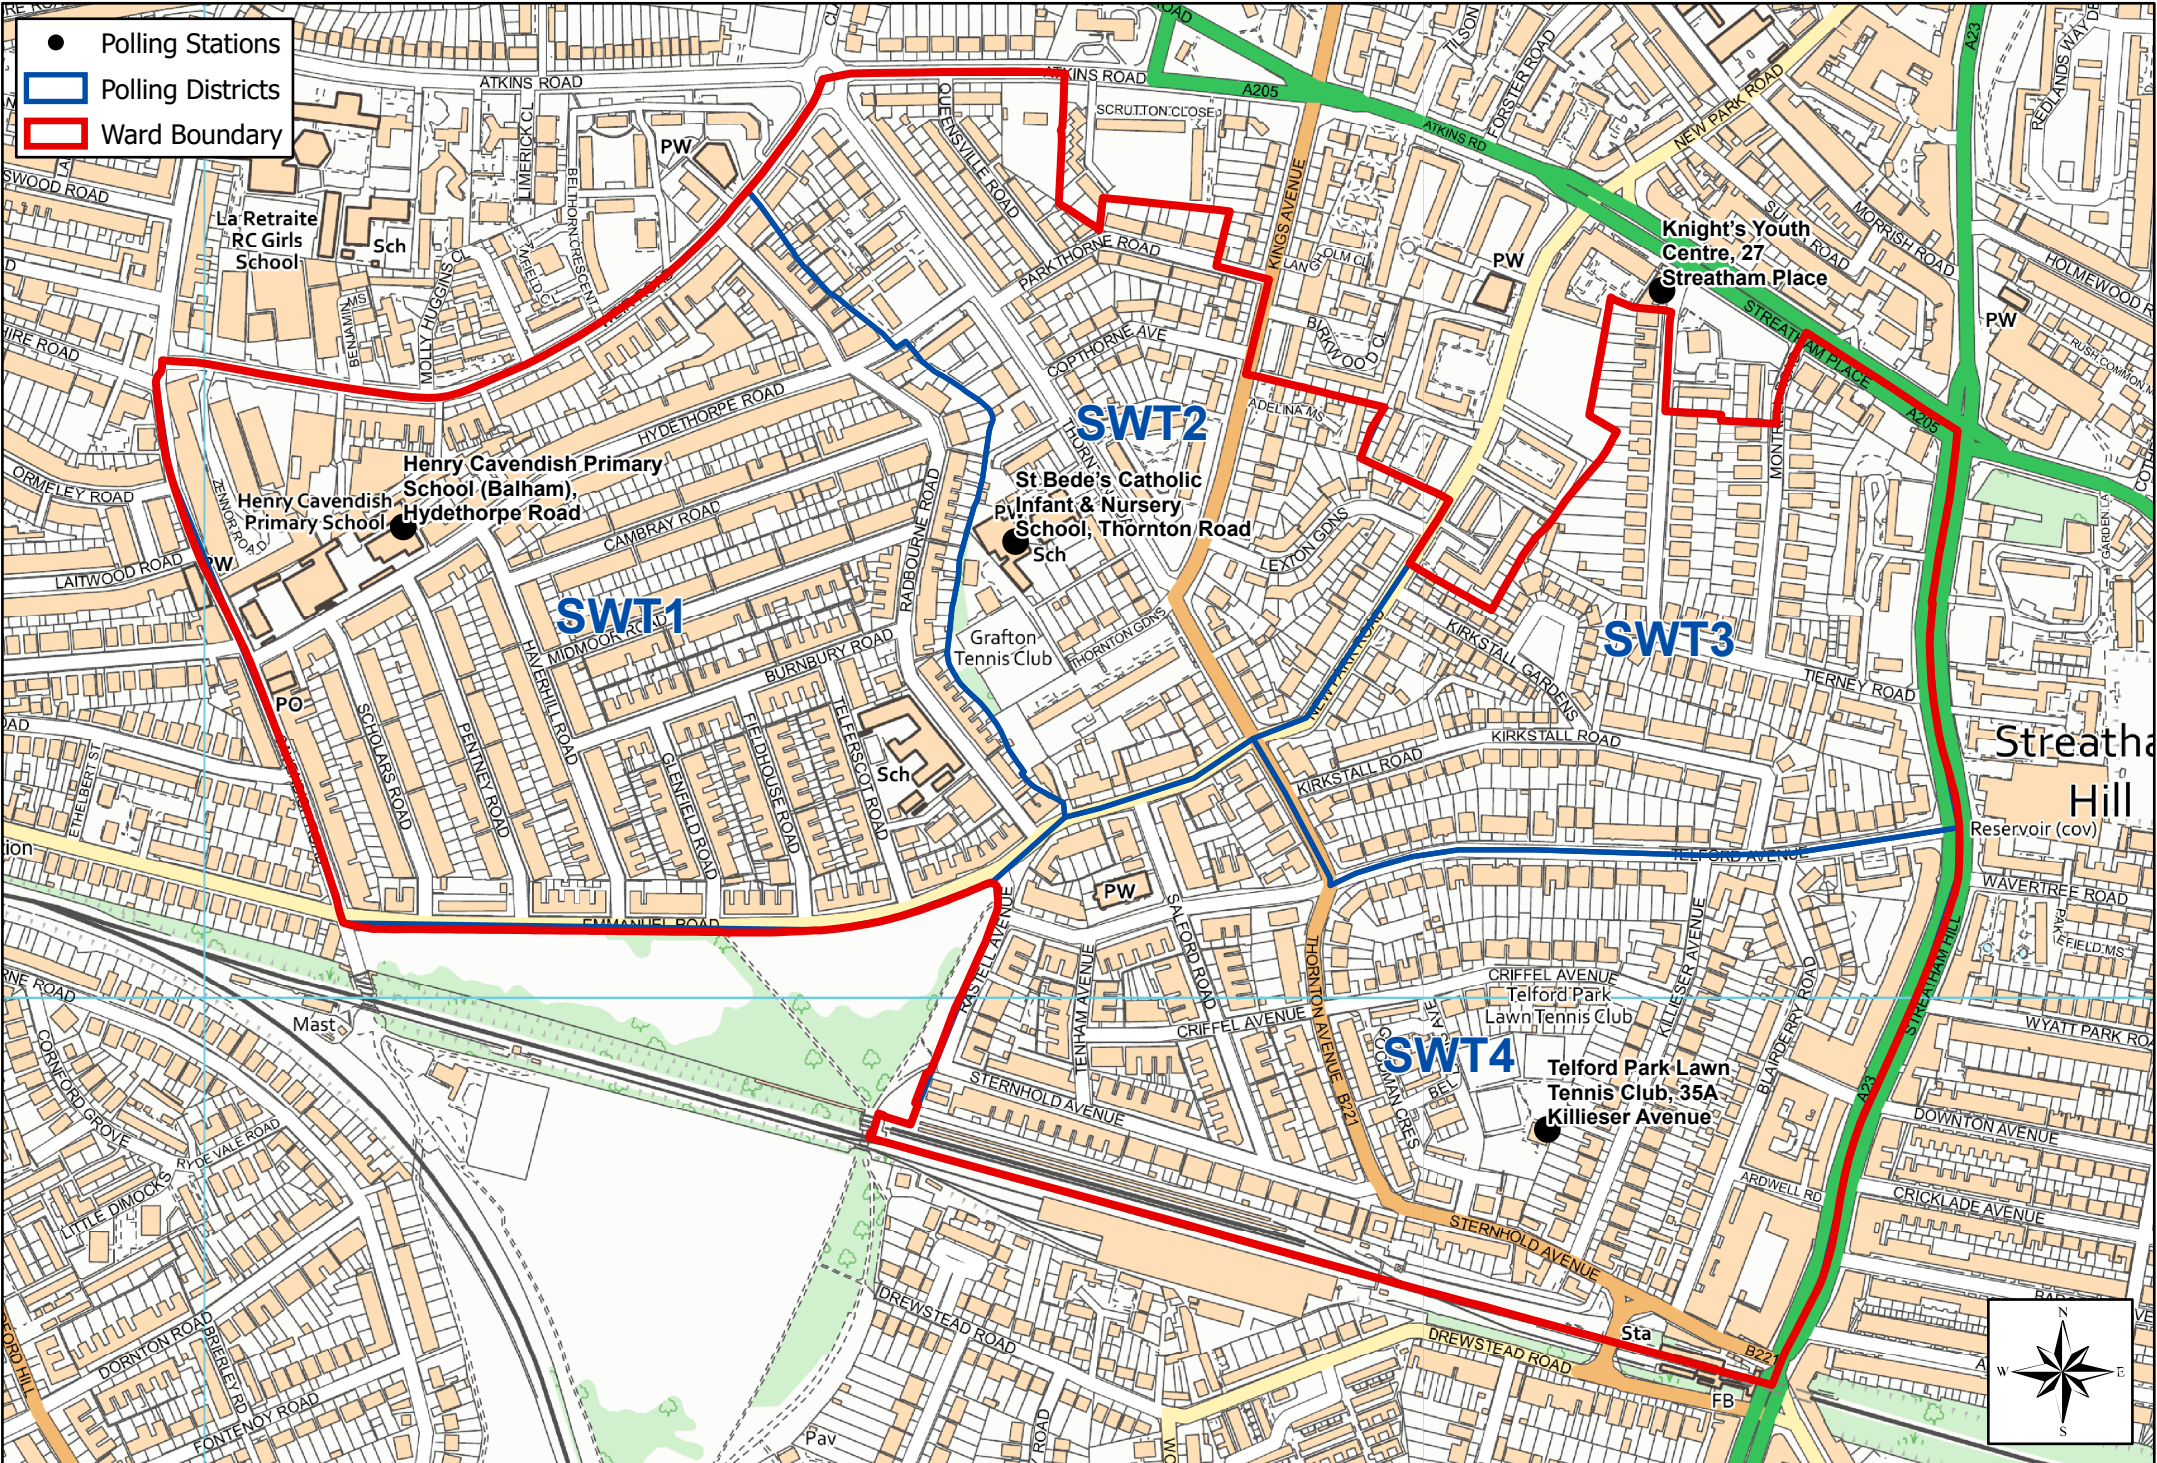

Streatham Hill West & Thornton Ward - Polling Districts and Stations