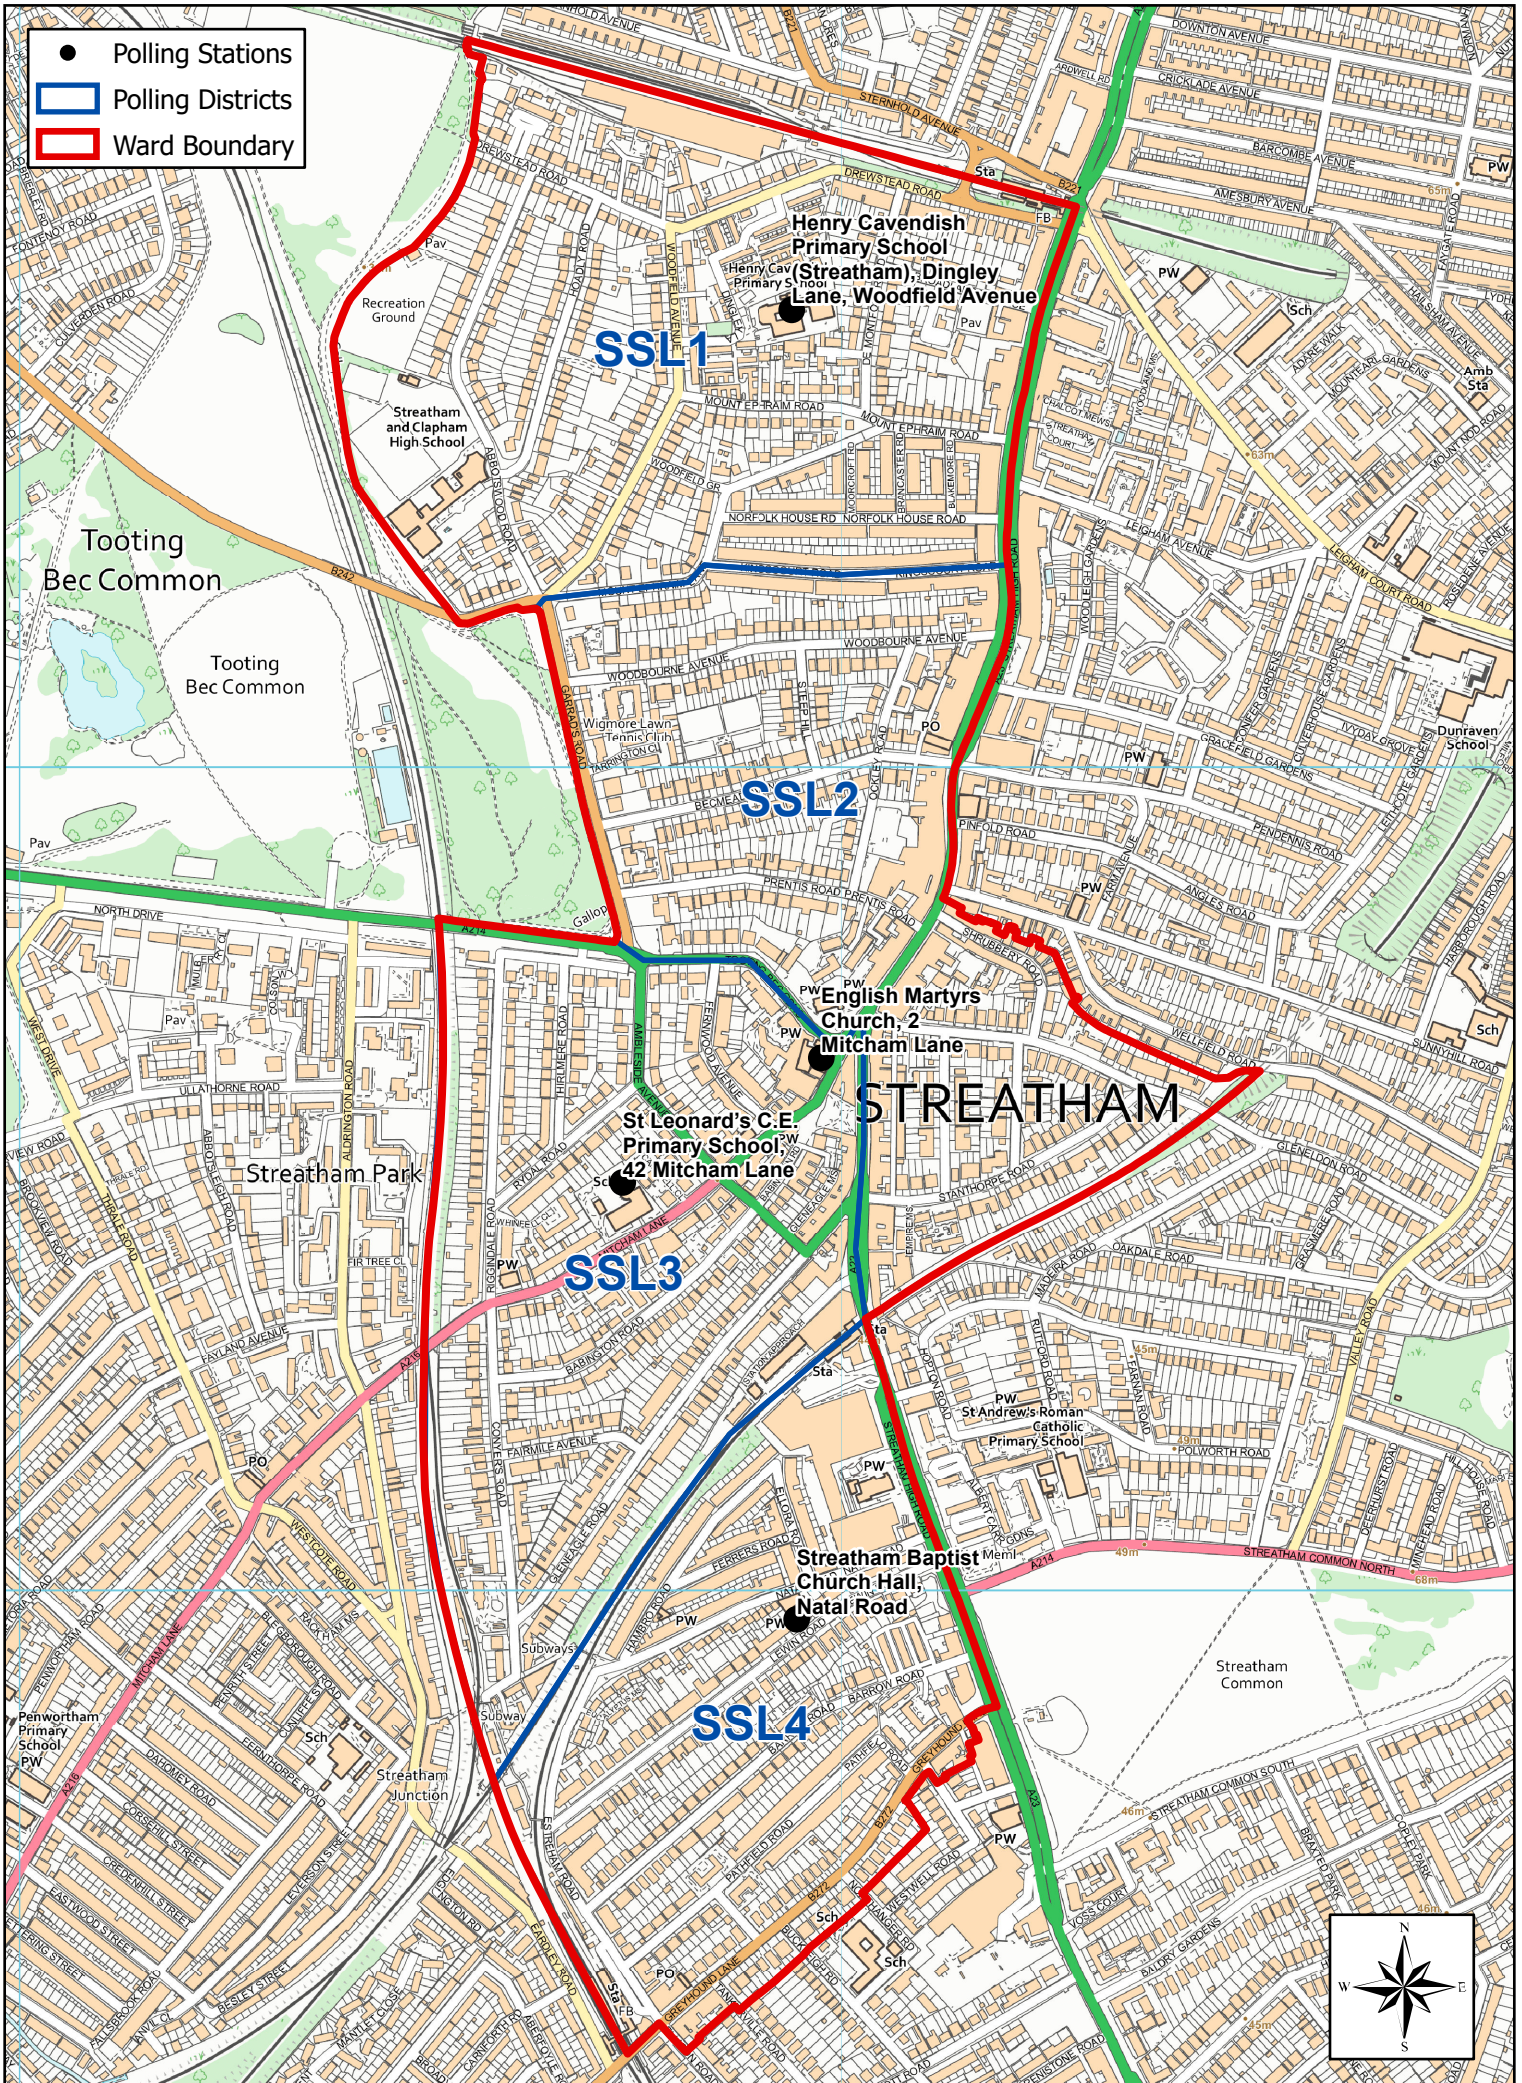

Streatham St Leonard's Ward - Polling Districts and Stations

The contractor or end user is permitted to use paper or digital copies of the map solely for the purpose of assisting with the delivery of those goods or services it has been engaged by Lambeth Council to provide.
DA1/059
MAR/2022

© Crown Copyright and database right 2022. Ordnance Survey 100019338
Reproduced by permission of Geographers' A-Z Map Co. Ltd. Licence No. C0466
©Crown copyright and database rights 2022 Ordnance Survey 100017302