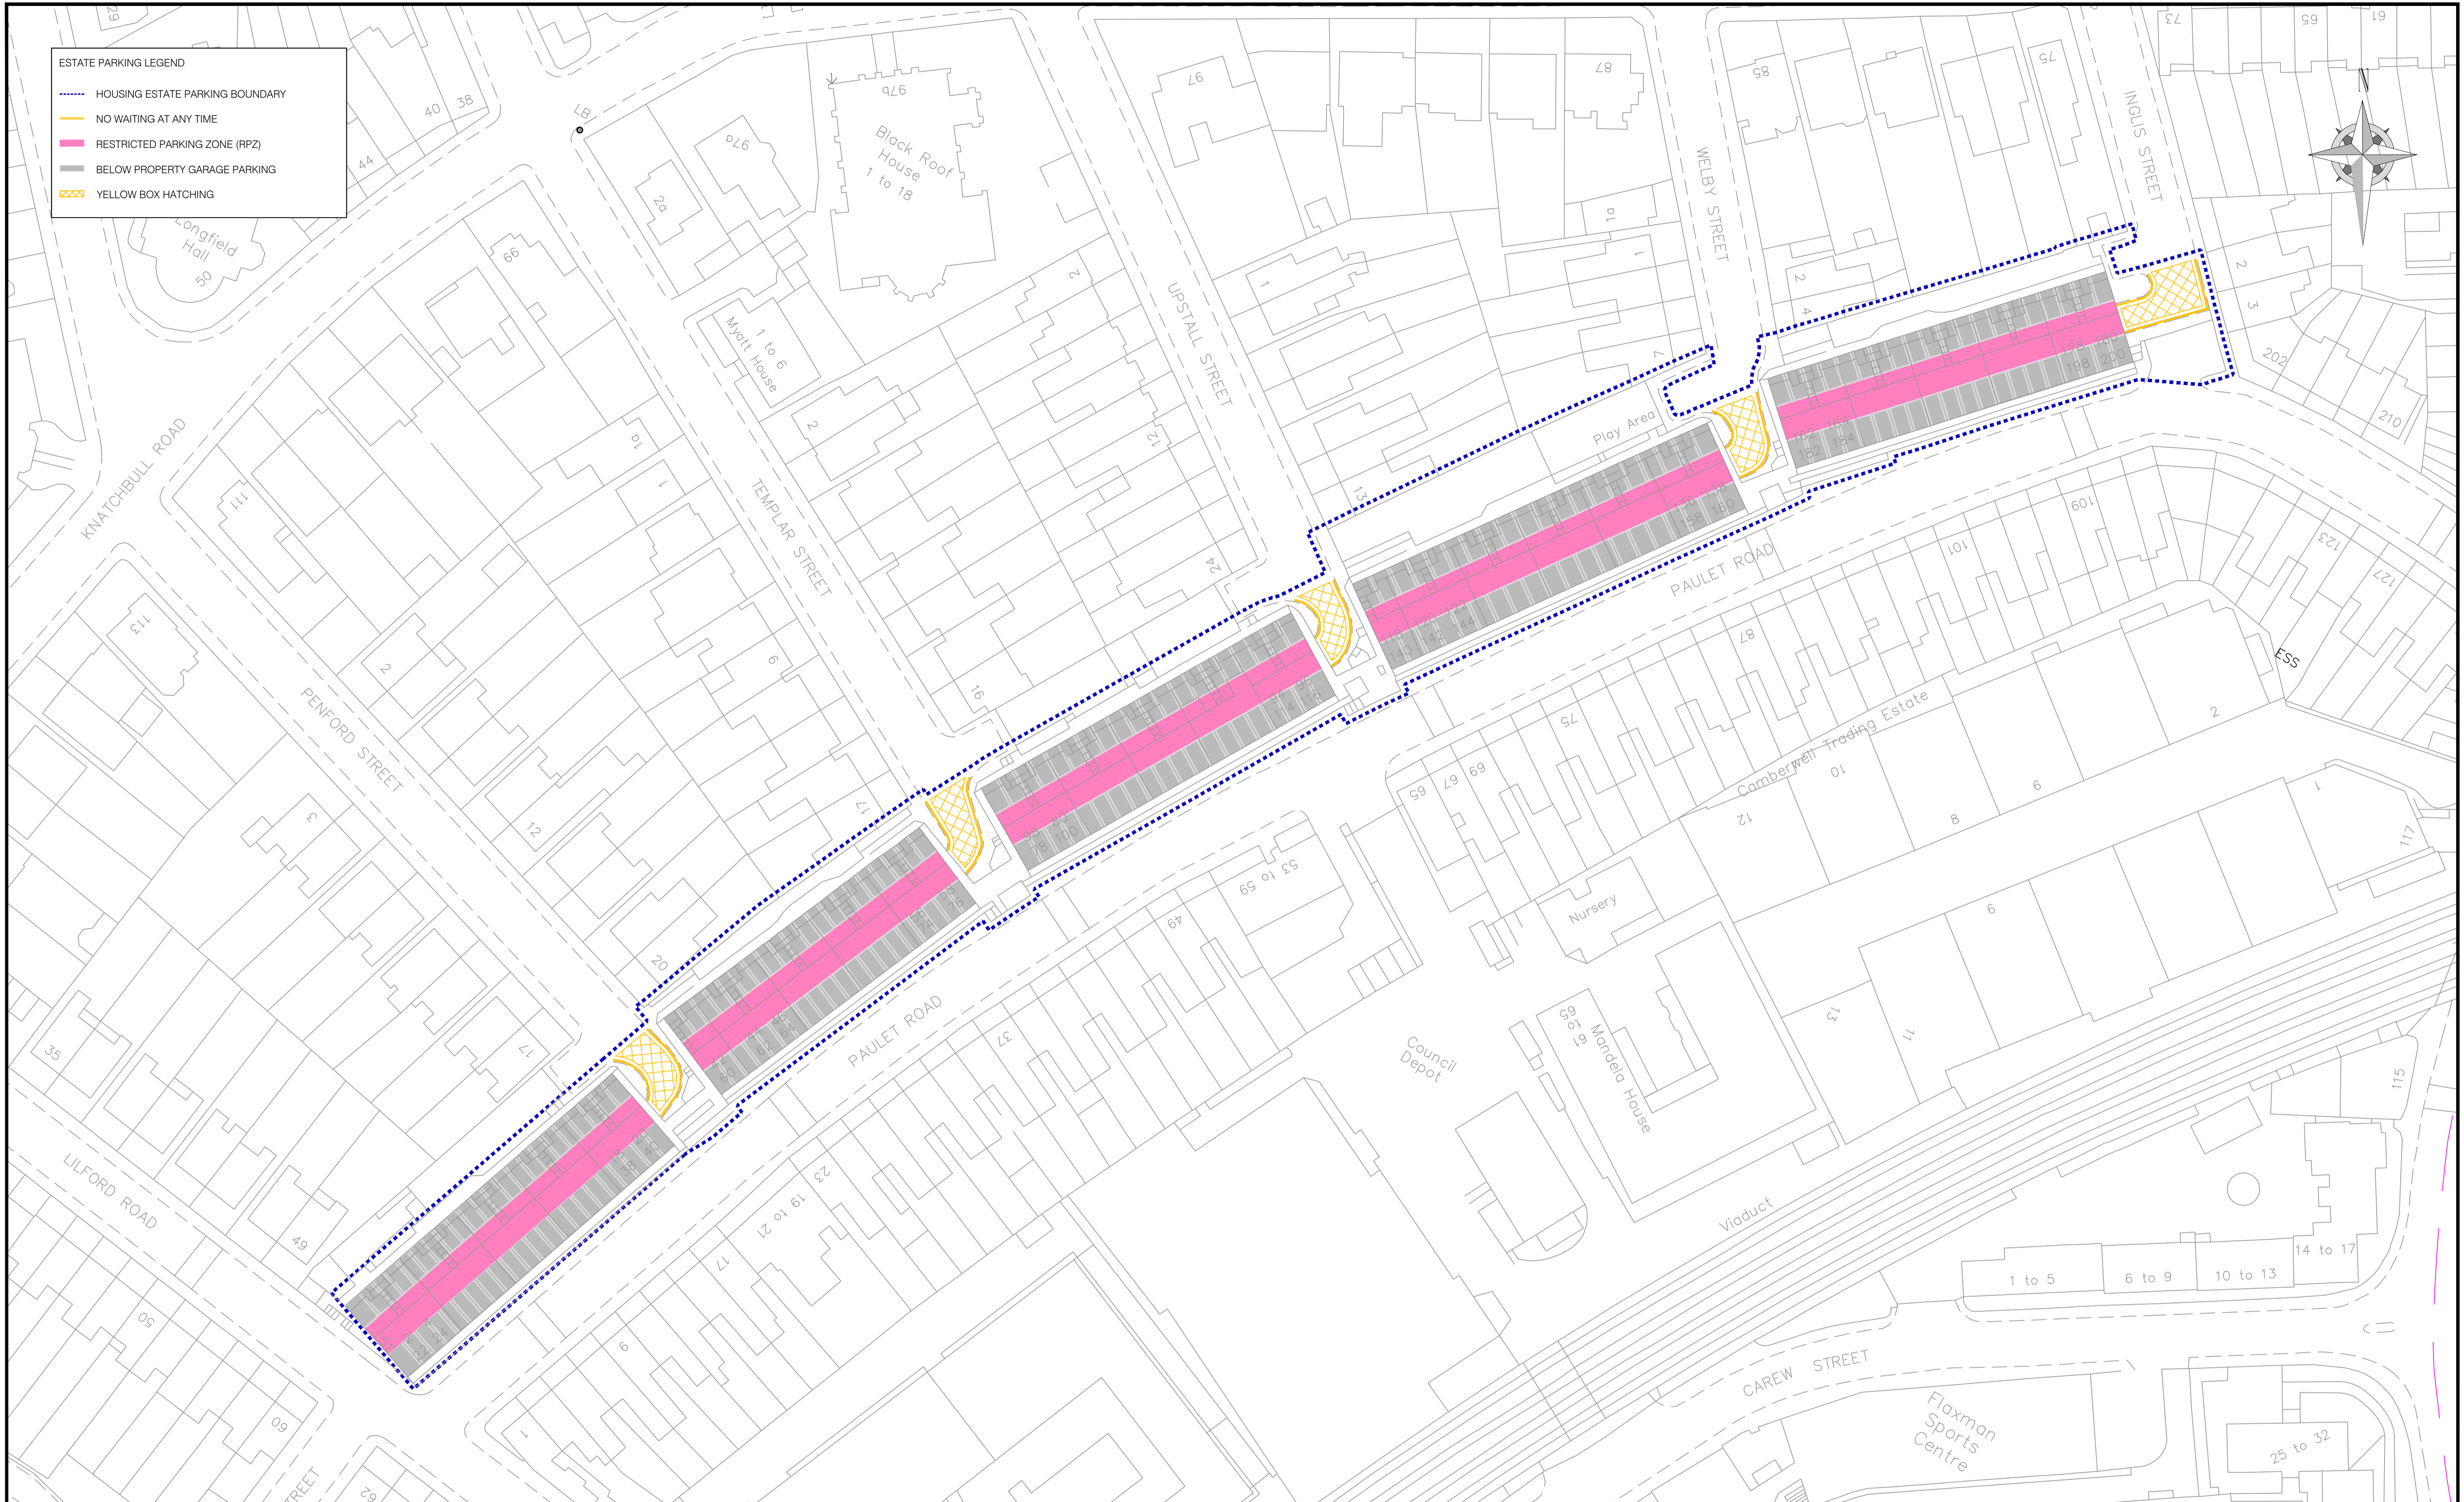

ESTATE PARKING LEGEND

- HOUSING ESTATE PARKING BOUNDARY
- NO WAITING AT ANY TIME
- RESTRICTED PARKING ZONE (RPZ)
- BELOW PROPERTY GARAGE PARKING
- YELLOW BOX HATCHING

© CROWN COPYRIGHT AND DATABASE RIGHT 2023. ORDNANCE SURVEY 100019338. UNAUTHORISED REPRODUCTION INFRINGES CROWN COPYRIGHT AND MAY LEAD TO PROSECUTION OR CIVIL PROCEEDINGS.

NOTES:

REV	DESCRIPTION	DRAWN	SIG	DATE	CHKD	SIG	DATE	APP	SIG	DATE

Lambeth Transport
 CAPITAL PROGRAMMES
 4TH FLOOR, BLUE STAR HOUSE
 234-244 STOCKWELL ROAD
 LONDON, SW9 9SP
 020 7926 9000

DRWN	PROJECT	DATE	REVISED
LM	ESTATE PARKING CONTROLS		
BC	DRAWING TITLE		
	PAULET ROAD ESTATE		
VR	CLASSIFICATION	TMO	
	PAPER	A1	
	SCALE	1:500	
	DRAWING NO	DES-CPZ-HEPP3-006-01	
14.06.23			