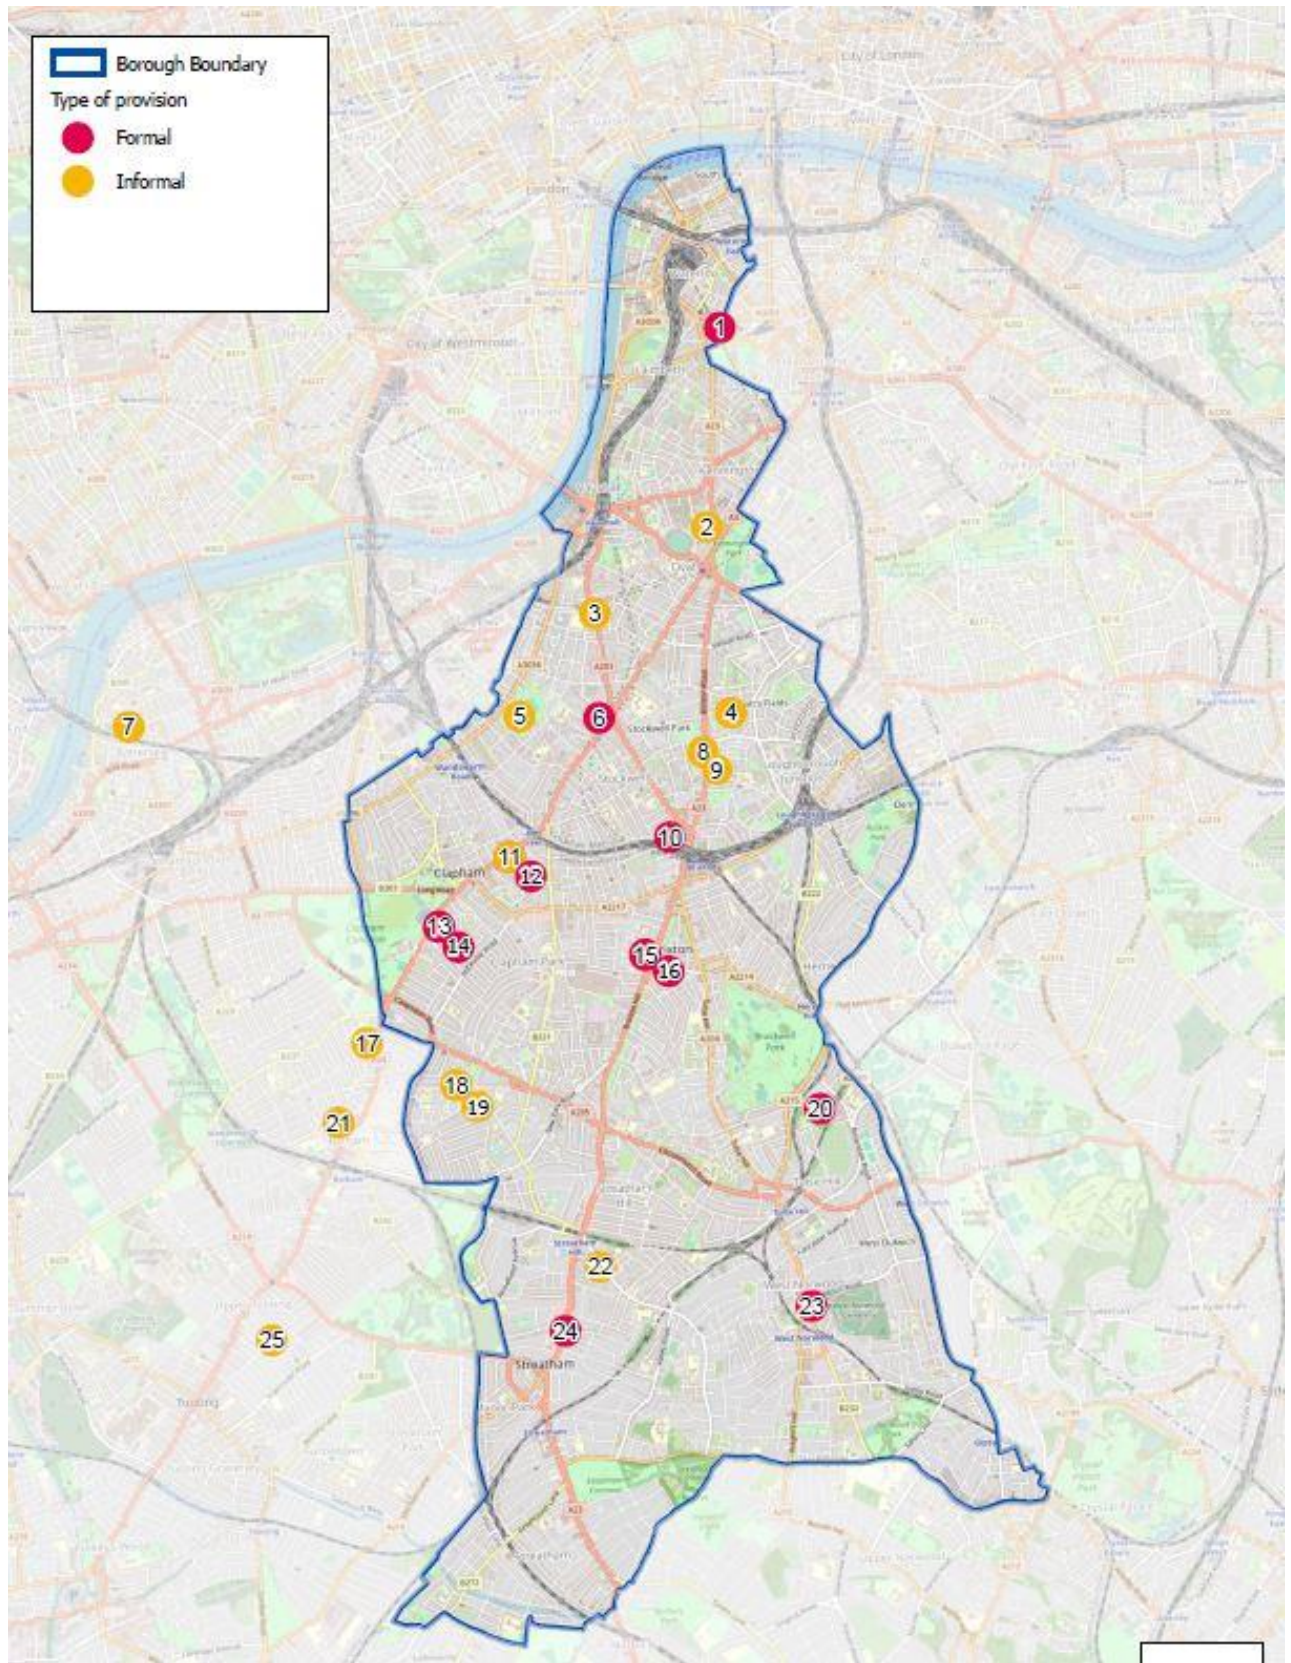

ካርታ ኢሶል (ESOL) ኣብ ላምቤትን ከባቢኣን

ብዛዕባ ESOL ብዝርዝር ዝሓዘ ሰሌዳ

ቁጽሪ ኣብ ካርታ	ወሃቢ ኣገልግሎት	ግዜ	መርከቢ	ኢድራሻ	ዓይነት ኣሰራርሓ	ካልእ ሓበሬታ
1	Lambeth Adult Learning at Morley College, Waterloo	ቀዳም 10:00 – 13:00 ወይ 13:30 – 16:30 ሰሉስን ረቡዕን 10:30 – 13:00	073953362 34 or Luna.Vythal ingum@mor leycollege.a c.uk	Waterloo Centre, 61 Westminster Bridge Rd London SE1 7HT	ተፈላጥነት ዘይብሉን ወግዓውን - ተፈላጥነት ዘለዎን ESOL ኮርሳት ኣብ መእተዊ 1 ቀዳም። ተፈላጥነት ዘይብሉ ESOL ንሓደስቲ ኣንቡብትን ጸሓፍትን ሰሉስ/ረቡዕ ንግሆ።	ኮርሳት ኣብ ናይ ተርም-ግዜ ኣብ ዋተርሎ ሰንተር ፕራይ ይካየድ (ንውሱን ቁጽሪ ልዕሊ 15 ወርሒ ዝዕድሚኦም ህጻናት ዝኸውን መዋእለ ህጻናት)
2	English for Action	ኸረጋገጽ እዩ		Henry Fawcett Children's Centre, Clayton Street. Kennington, SE11 5BZ	ዘይወግዓዊ፡ ክለብ ዝርርብ ኢሳል	
3	Lambeth Libraries, South Lambeth Library	ቅድም፡ 10:30am - 12:30pm	southlambeth library@la mbeth.gov. uk	180 South Lambeth Road, London, SW8 1QP	ወግዓዊ - ESOL ብኢንተርነት ምስ ሊኖ - ዝርርብ	
4	Lambeth Adult Learning at Morley College, Liz Atkinson Children's Centre	ሓሙስ ንግሆ	07396 397 487 or community @morleycol lege.ac.uk or lizatkinsonc c@jsfederat ion.org.uk	Liz Atkinson Children's Centre, 9 Mostyn Road, SW9 6PH	ዘይወግዓዊ - ኣብ መእተዊ ደረጃ ተፈላጥነት ዘይብሉ ESOL	ኮርስ ናይ ተርም ግዜ ፕራይ እዩ ዝካየድ። ንውሱን ቁጽሪ ልዕሊ 6 ወርሒ ዝዕድሚኦም ህጻናት ዝኸውን መዋእለ ህጻናት
5	Springfield Community Centre	ሰነይ - ሓሙስ፡ 10:00 - 12:00	ኤልሳቤጥ ናይዝ	Christchurch Hall, 41 Union Grove SW8 2QG	ዘይወግዓዊ	
6	Lambeth Adult Learning at Morley College, Stockwell	ገለ ናይ ሰሙን ኮርሳትን ዓቢ ናይ ቀዳም ክፍልን፣ 10:00 – 13:00 ወይ 13:30 – 16:30	073953362 34 or Luna.Vythal ingum@mor leycollege.a c.uk	Stockwell Centre, 1 Studley Rd, London SW4 6RA	ወግዓዊ - ተፈላጥነት ዘለዎም ናይ ESOL ኮርሳት መእተዊ 1ን መእተዊ 2ን፣ ዘይተፈላጥነትን ወግዓዊ - ተፈላጥነት ዘለዎምን ናይ ESOL ኮርሳት	ማእከል ስቶክዌል (ድሕሪ ቱቦ ስቶክዌል) መዋእለ ህጻናት የብሉን።