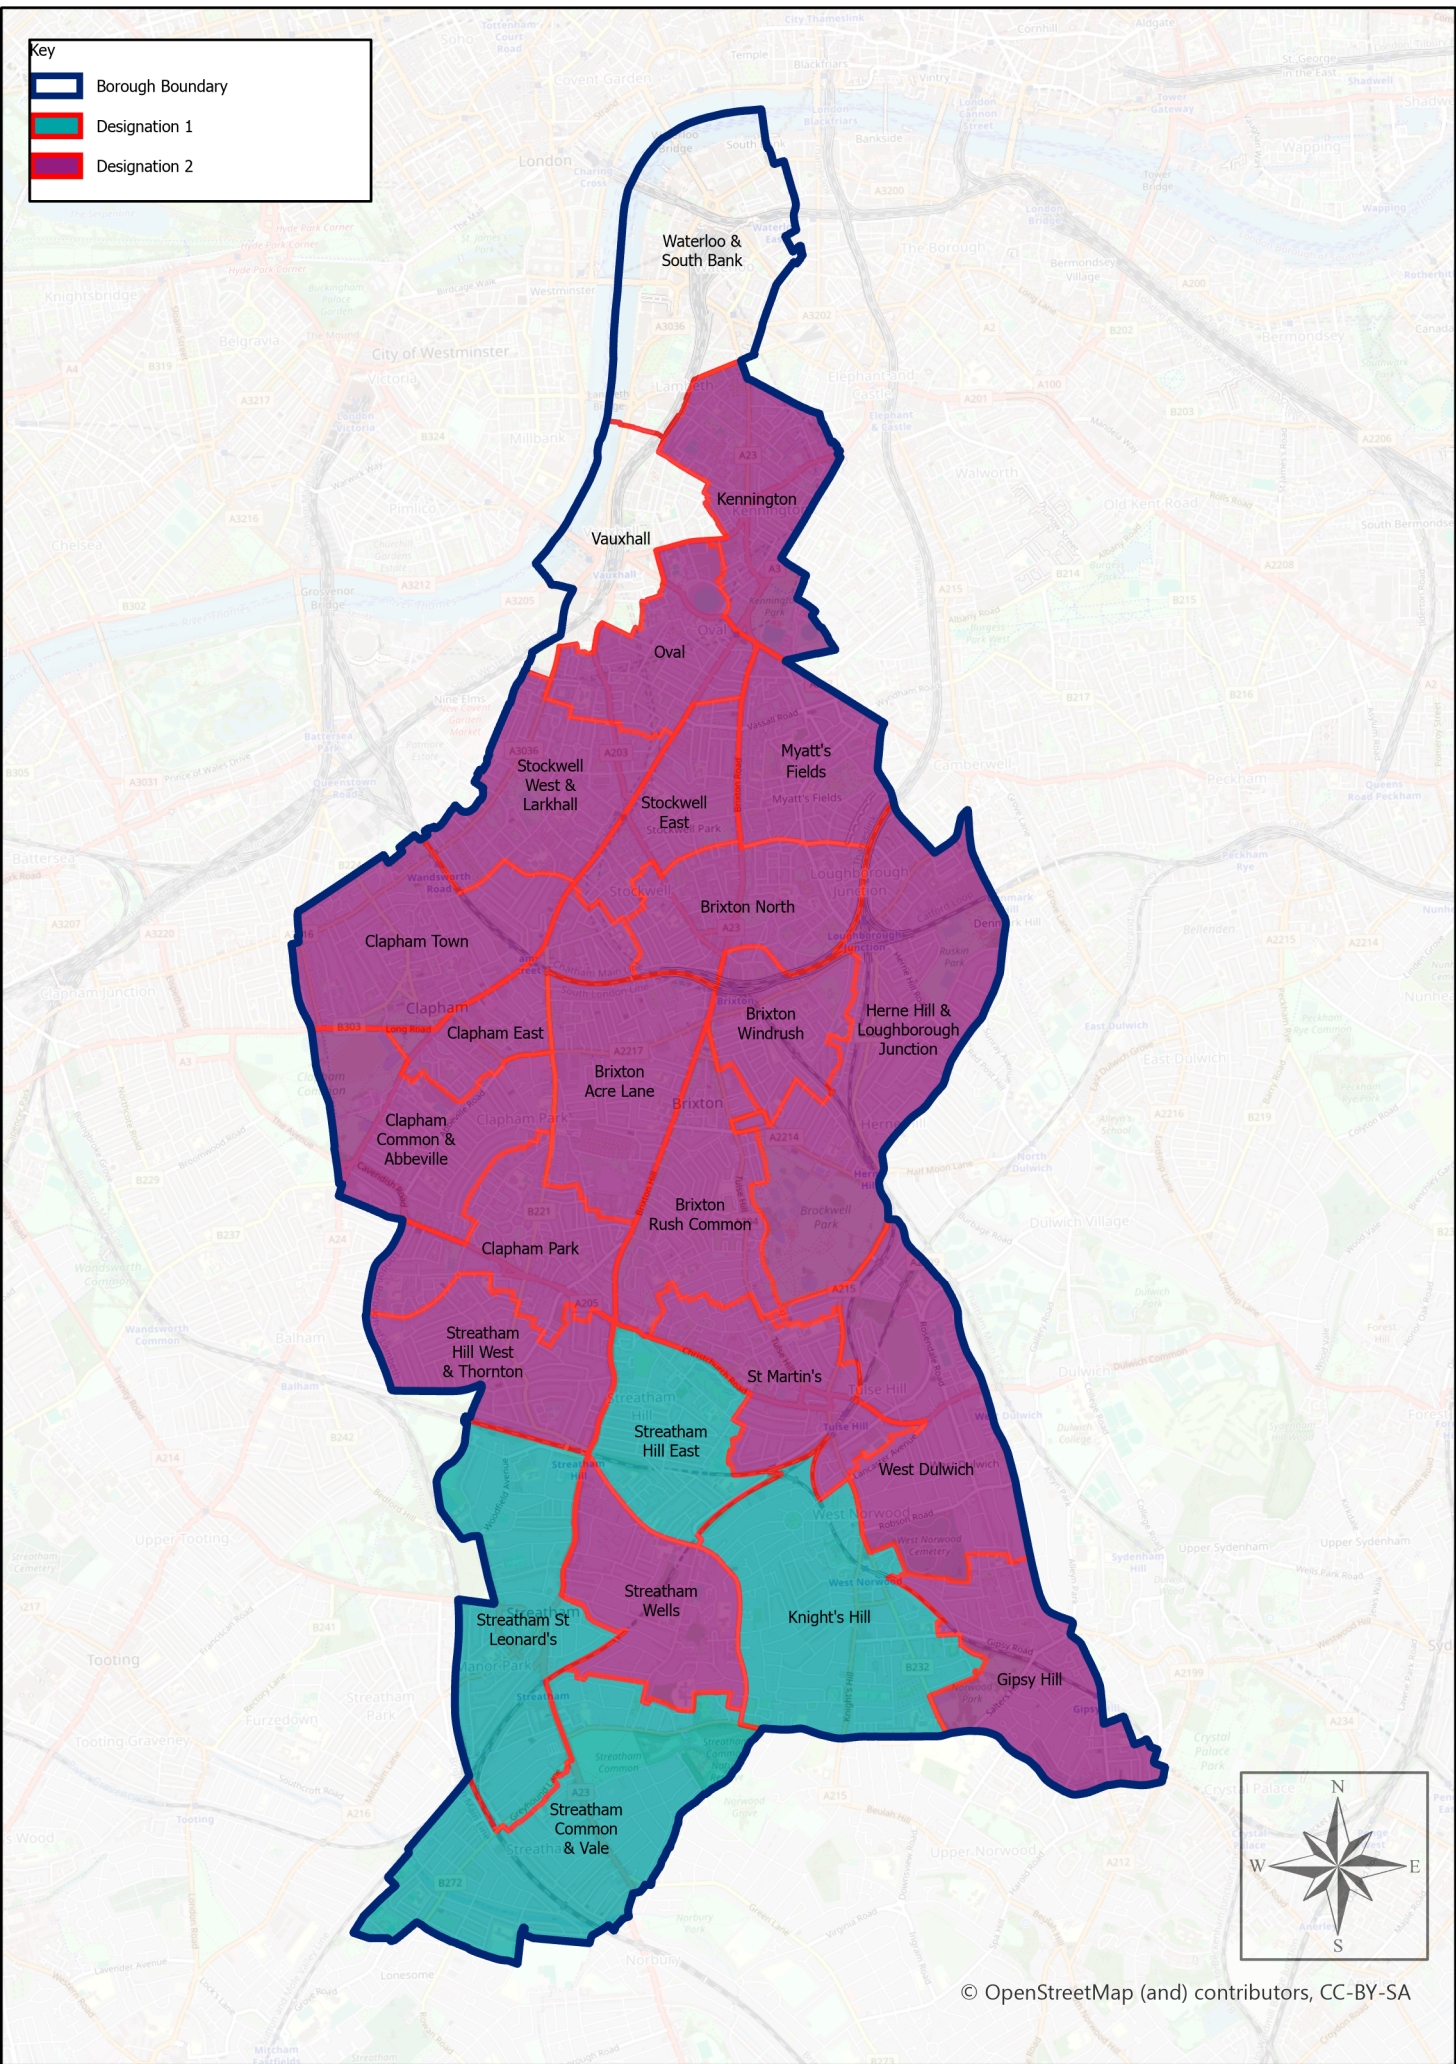

DAI 086 London Borough of Lambeth Proposed Selective Licensing Designations

Key

-  Borough Boundary
-  Designation 1
-  Designation 2

© OpenStreetMap (and) contributors, CC-BY-SA