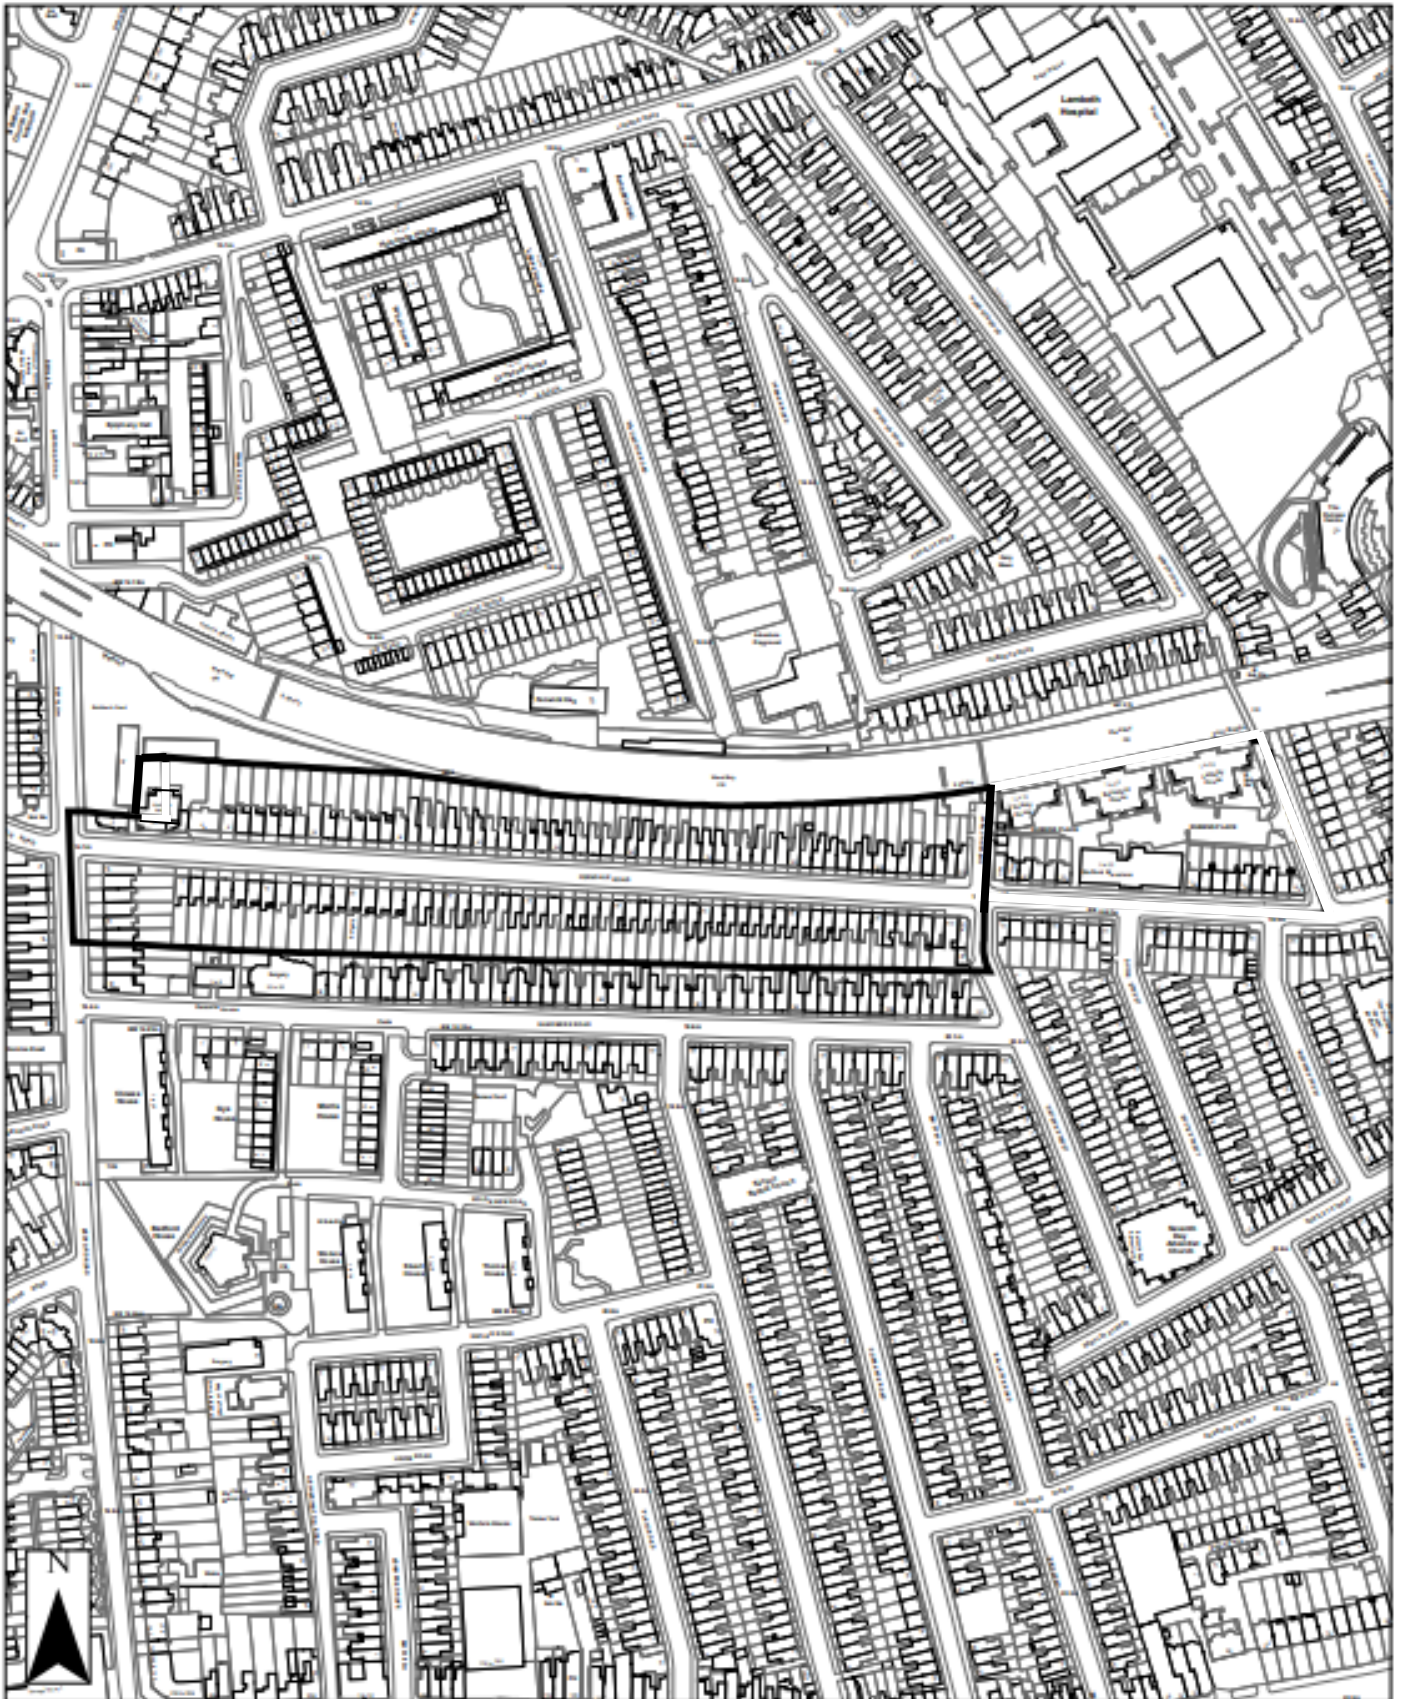

Conservation Areas in the London Borough of Lambeth

CA 46 Ferndale Road

January 2024

0 55 110 220 Meters

This map is based upon Ordnance Survey material with the permission of Ordnance Survey on behalf of the Controller of Her Majesty's Stationery Office. © Crown copyright. Unauthorised reproduction infringes Crown Copyright and may lead to prosecution or civil proceedings. LB Lambeth 100019336 2004.