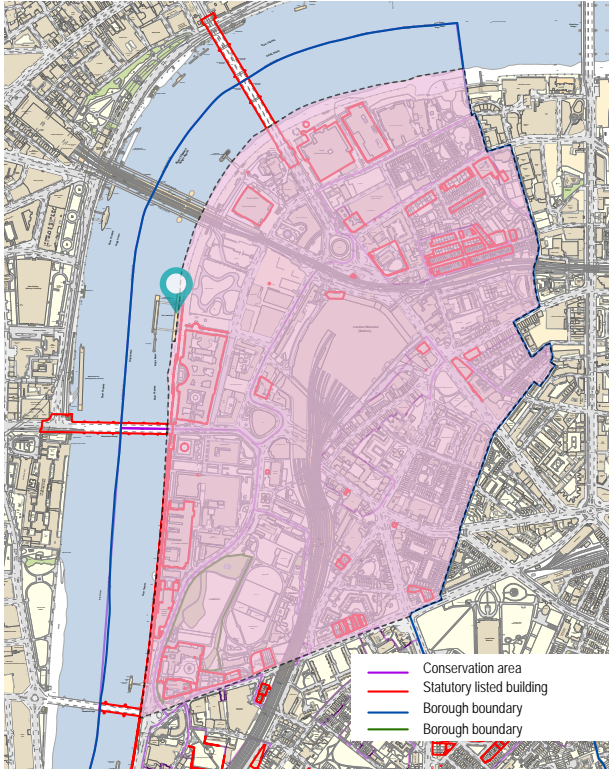

## 4 Roofscape Views - Q25 (e)

---

Roofscape view of over Waterloo

# Roofscape views (e)

## Views of Waterloo and north Lambeth from the London Eye

Viewing Place: London Eye

Viewing Location: London Eye passenger capsule

## View Location Coordinates

E: 530608 N:179948

View: Panoramic view looking north over the South Bank

View: The rooftops of Waterloo including County Hall

View: Panoramic view looking south over the rooftops of Waterloo and north Lambeth