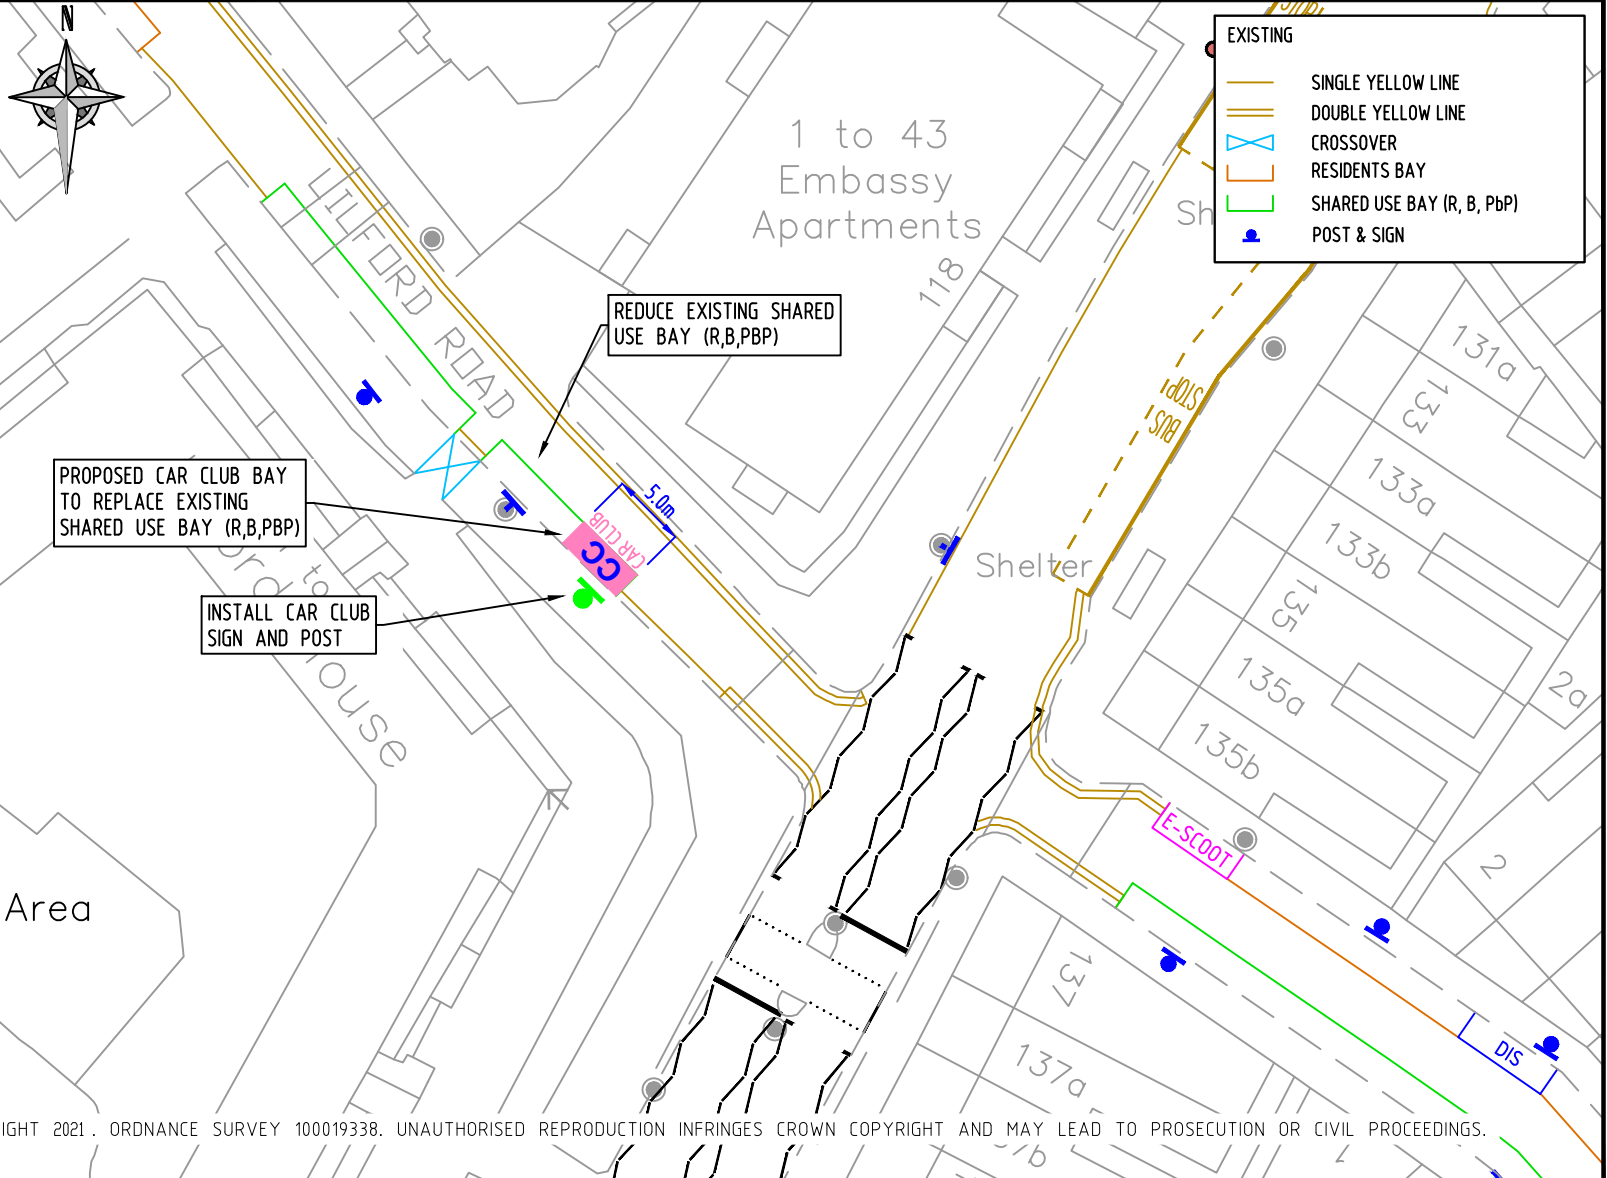

PROPOSED

- CC CAR CLUB BAY
- POST & SIGN

Scheme Ref.	CAR CLUB	
Sign Ref.	LA-000	x-height 15.0
Letter colour	BLACK	SIGN FACE
Background	WHITE	Width 235mm
Border	BLACK	Height 200mm
Material	Class RA2 (12899-1:2007) Area 0.05m ²	

© CROWN COPYRIGHT AND DATABASE RIGHT 2021. ORDNANCE SURVEY 100019338. UNAUTHORISED REPRODUCTION INFRINGES CROWN COPYRIGHT AND MAY LEAD TO PROSECUTION OR CIVIL PROCEEDINGS.

REV	DESCRIPTION	DRAWN	SIG	DATE	CHKD	SIG	DATE	APP	SIG	DATE

Lambeth

PARKING, STREET MANAGEMENT
AND COMMERCIAL,
3RD FLOOR, CIVIC CENTRE
6 BRIXTON HILL
LONDON, SW2 1EG
020 7926 9000

DRAWN	SC	PROJECT	PROPOSED CAR CLUB BAY		
CHKD	LM	DRAWING TITLE	116-120 COLDHARBOUR LANE		
APP	LM	CLASSIFICATION	TMO	PAPER	A4
		SCALE	1:500		
DATE	01.07.24	DRAWING NO	DES-CPZ-CC-24-02		REVISION
					1