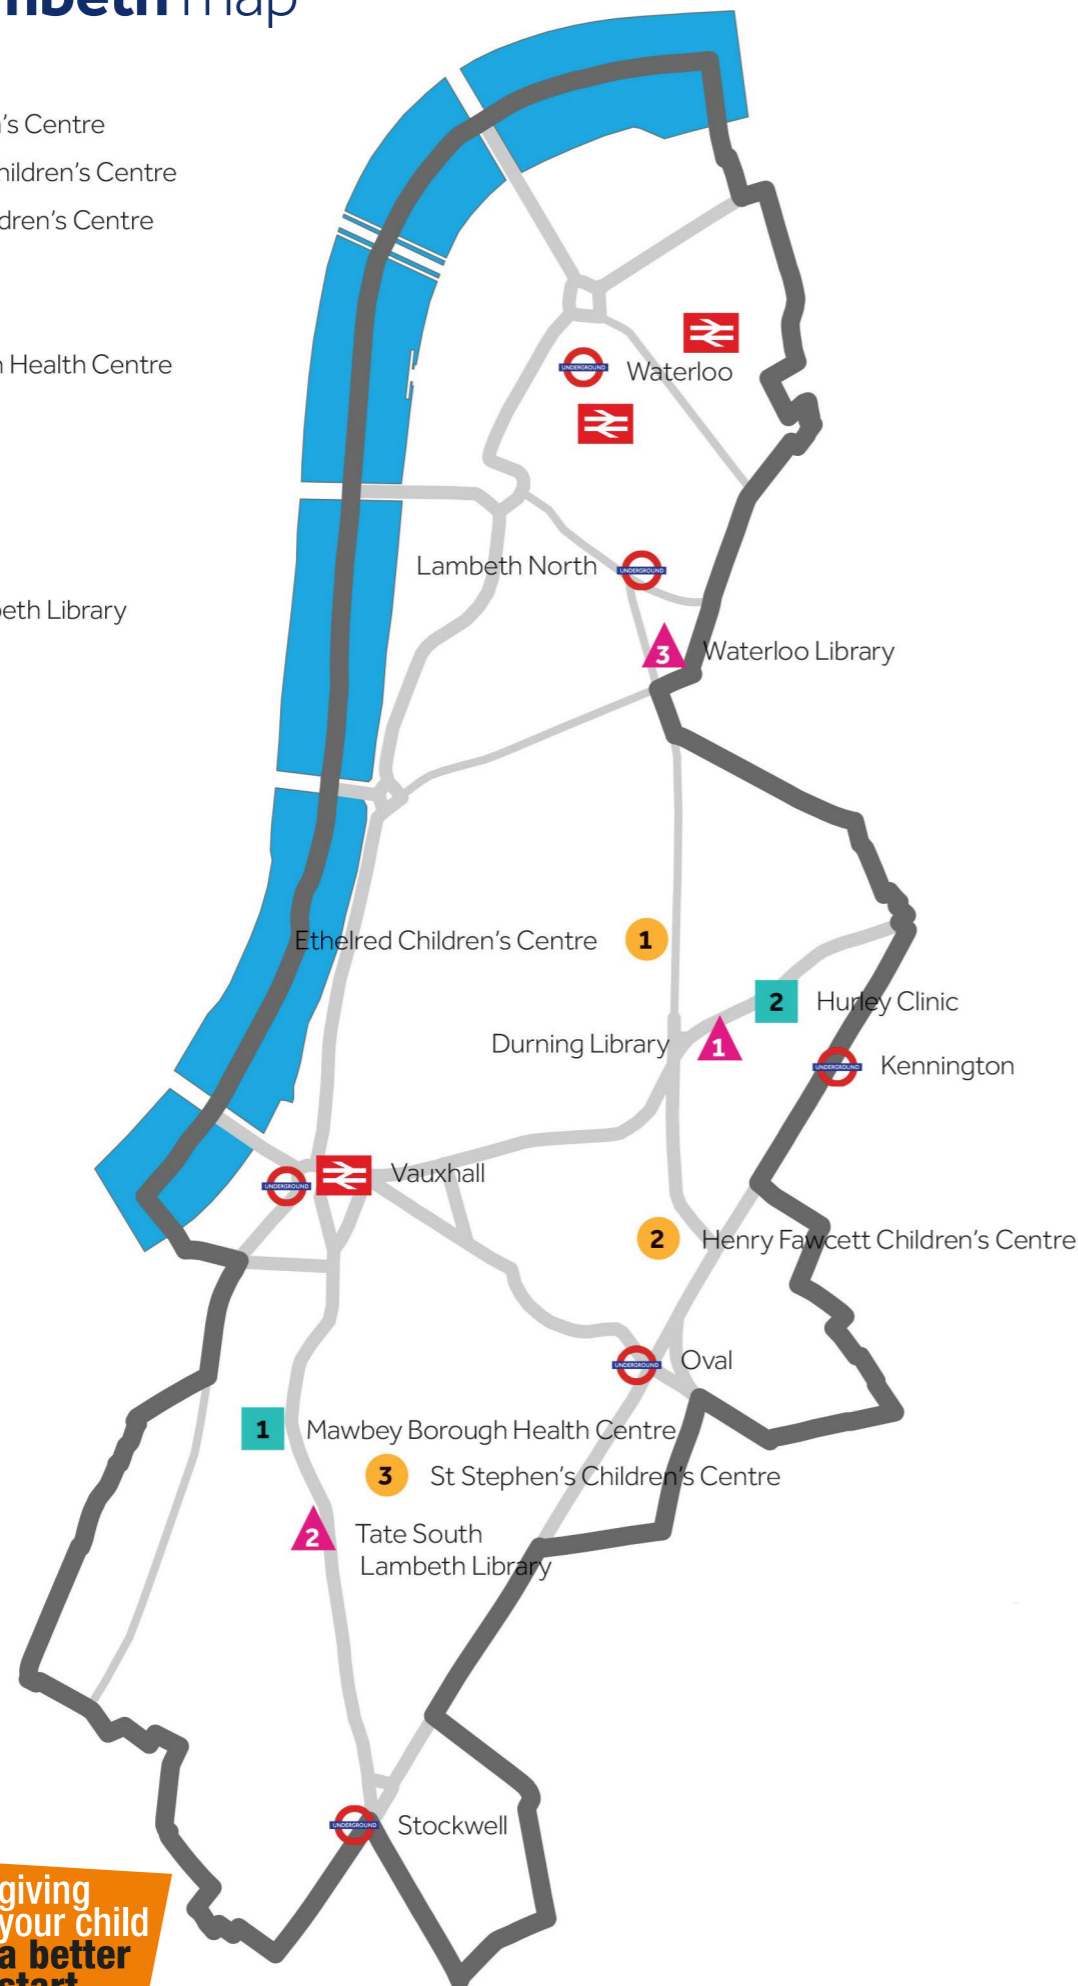

North Lambeth map

Children's Centres

- 1 Ethelred Children's Centre
- 2 Henry Fawcett Children's Centre
- 3 St Stephen's Children's Centre

Health Centres

- 1 Mawbey Borough Health Centre
- 2 Hurley Clinic

Libraries

- 1 Durning Library
- 2 Tate South Lambeth Library
- 3 Waterloo Library

Lambeth Better Start Services

- ♥ Stay and Play sessions for babies and toddlers
- 🗨️ Communication and Language groups
- 🌿 Natural Thinkers
- 🗨️ Making it REAL (Raising Early Achievement in Literacy)
- 👍 Support for young parents
- ★ Special Educational Needs and Disabilities (SEND)
- 👤 Child Health Clinics – currently by appointment only
- 📍 Lambeth Families Information Service
- 🍼 Infant Feeding Support
- 👤 Parenting support – Being a parent isn't easy, and it's normal to need some help along the way. To find out more, and to register with the Parenting Support Service, visit lambeth.gov.uk/parenting
- 📝 ESOL
- 🎓 Adult Learning classes
- 👍 Better Start Worker – Early Help Support
- 🔧 Training and Employment – Advice and Support
- 💰 Financial Support – Citizens Advice
- 👶 Free childcare and Early Learning for two year olds
- 👤 HENRY – Developing the skills to adopt a healthy lifestyle
  For more info email gst-tr.HVsupportanddevelopmentworker@nhs.net

For more information on our services scan the QR code

giving your child a better start