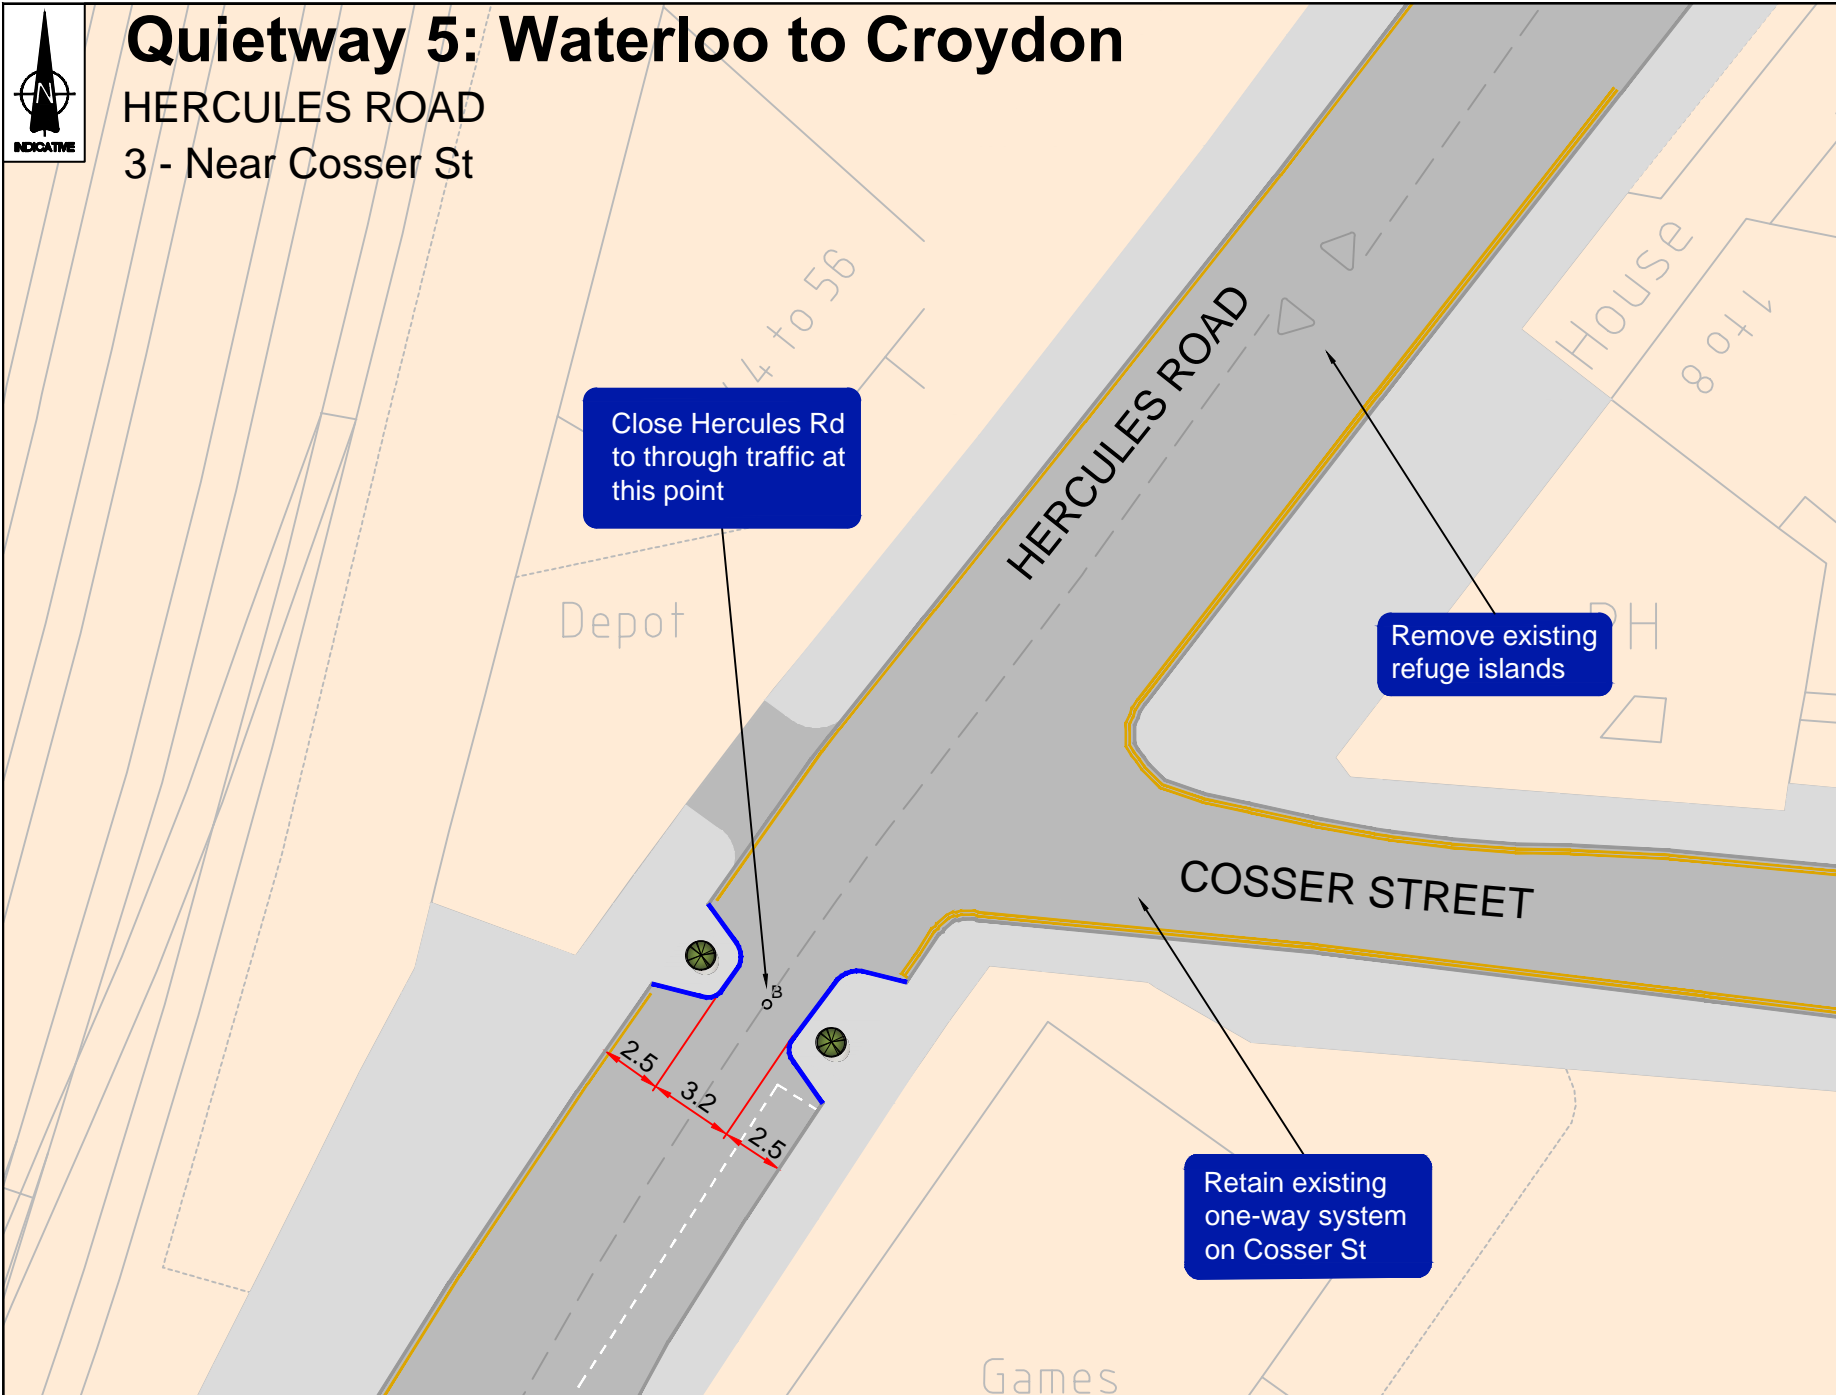

Quietway 5: Waterloo to Croydon

HERCULES ROAD
3 - Near Cosser St

Working in partnership with:

Key:	
	Footway
	Carriageway
	Yellow line markings
	Existing line markings
	New line markings
	Existing Kerb
	Proposed Kerb
	Proposed tree
	Proposed bollard