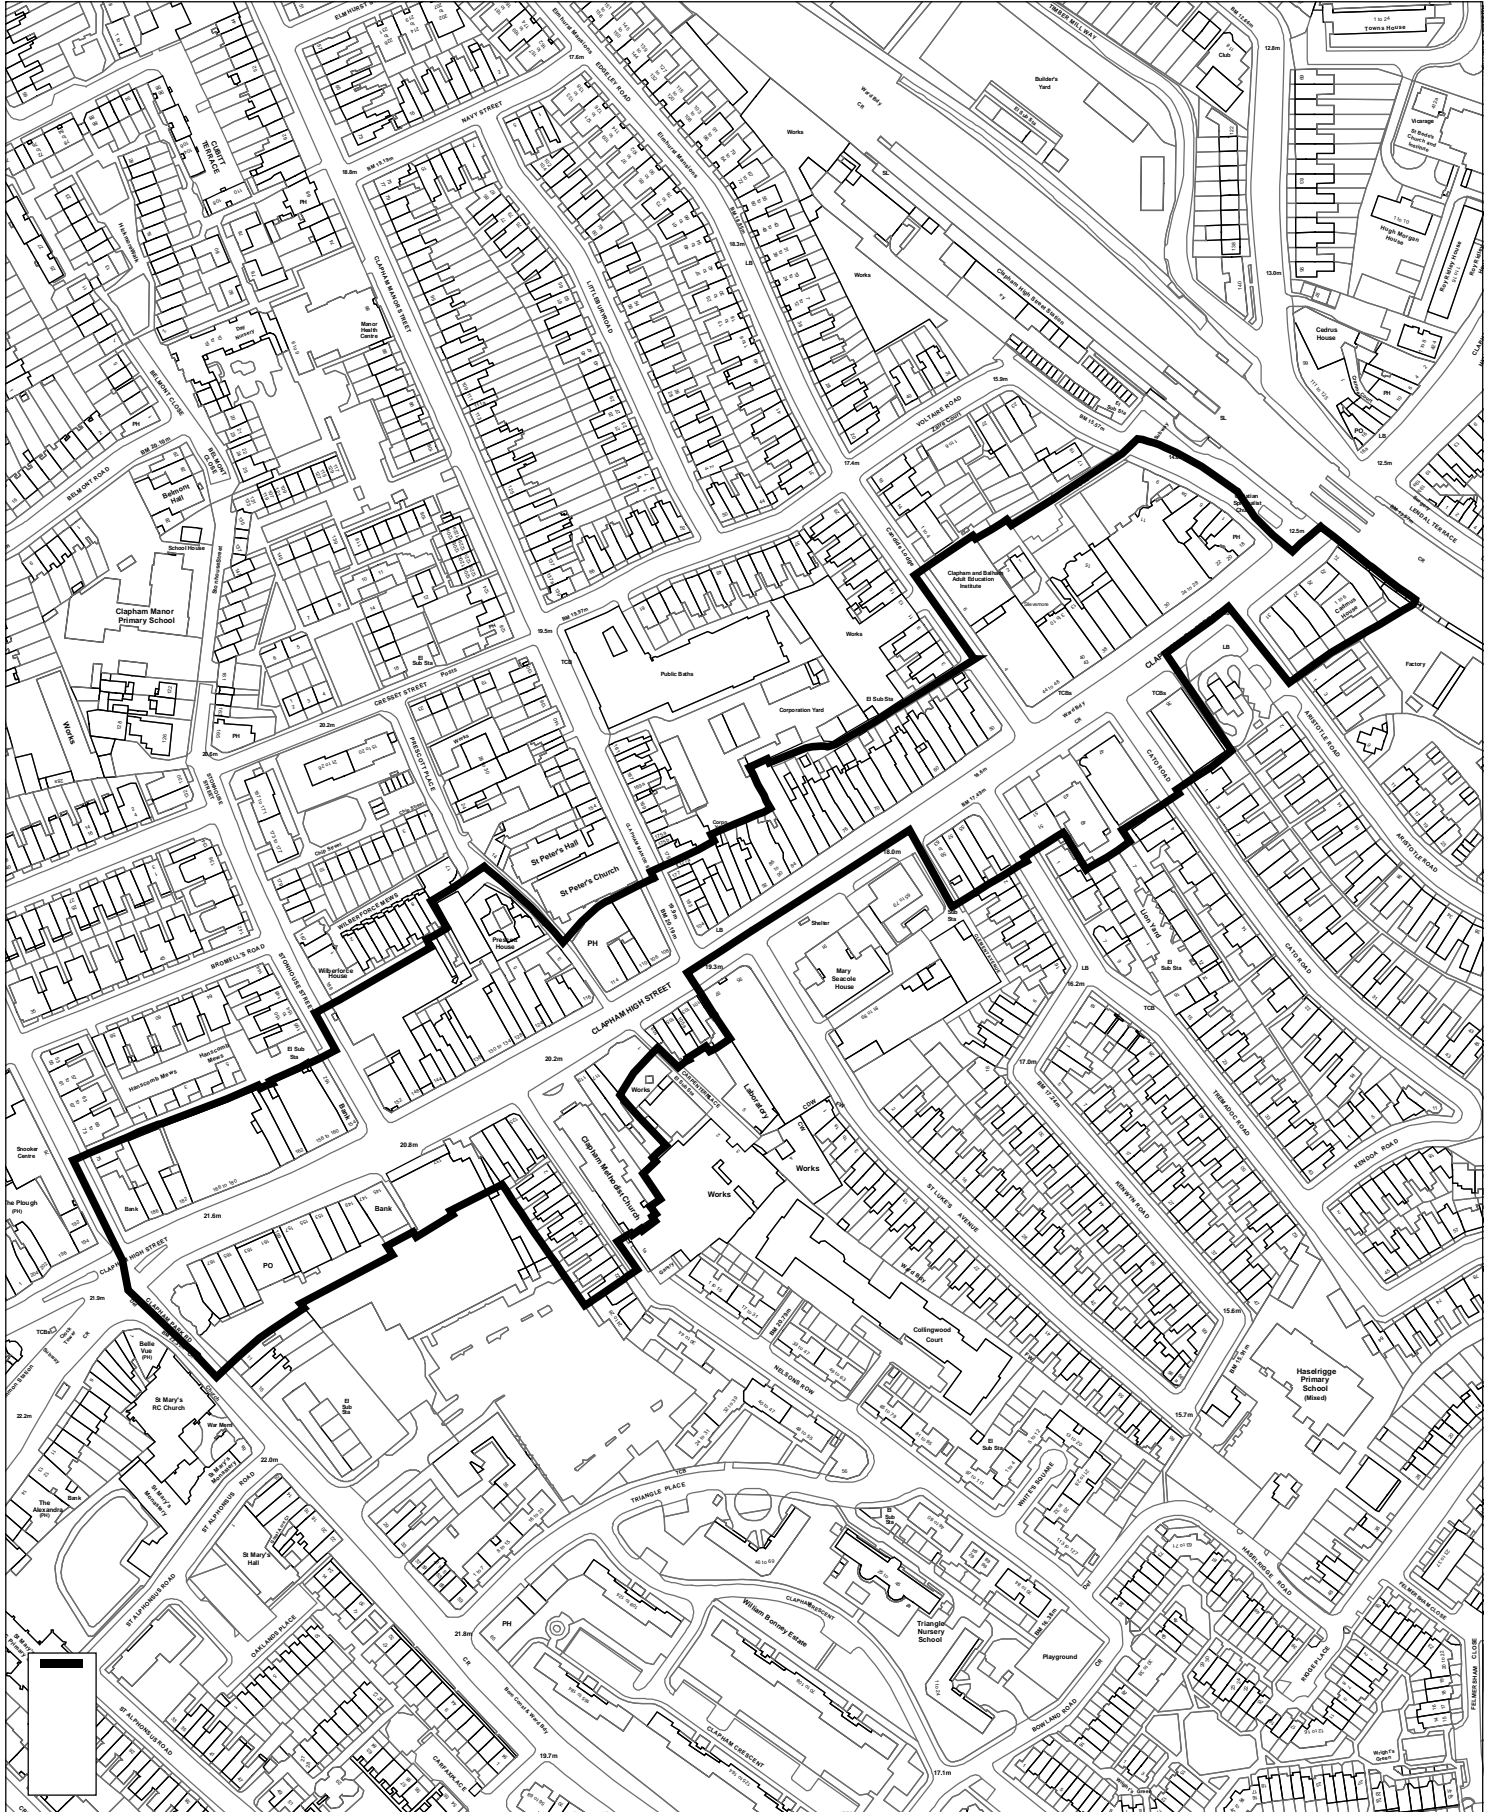

CA 22 Clapham High Street

0 60 120 240 Meters

1:2,985