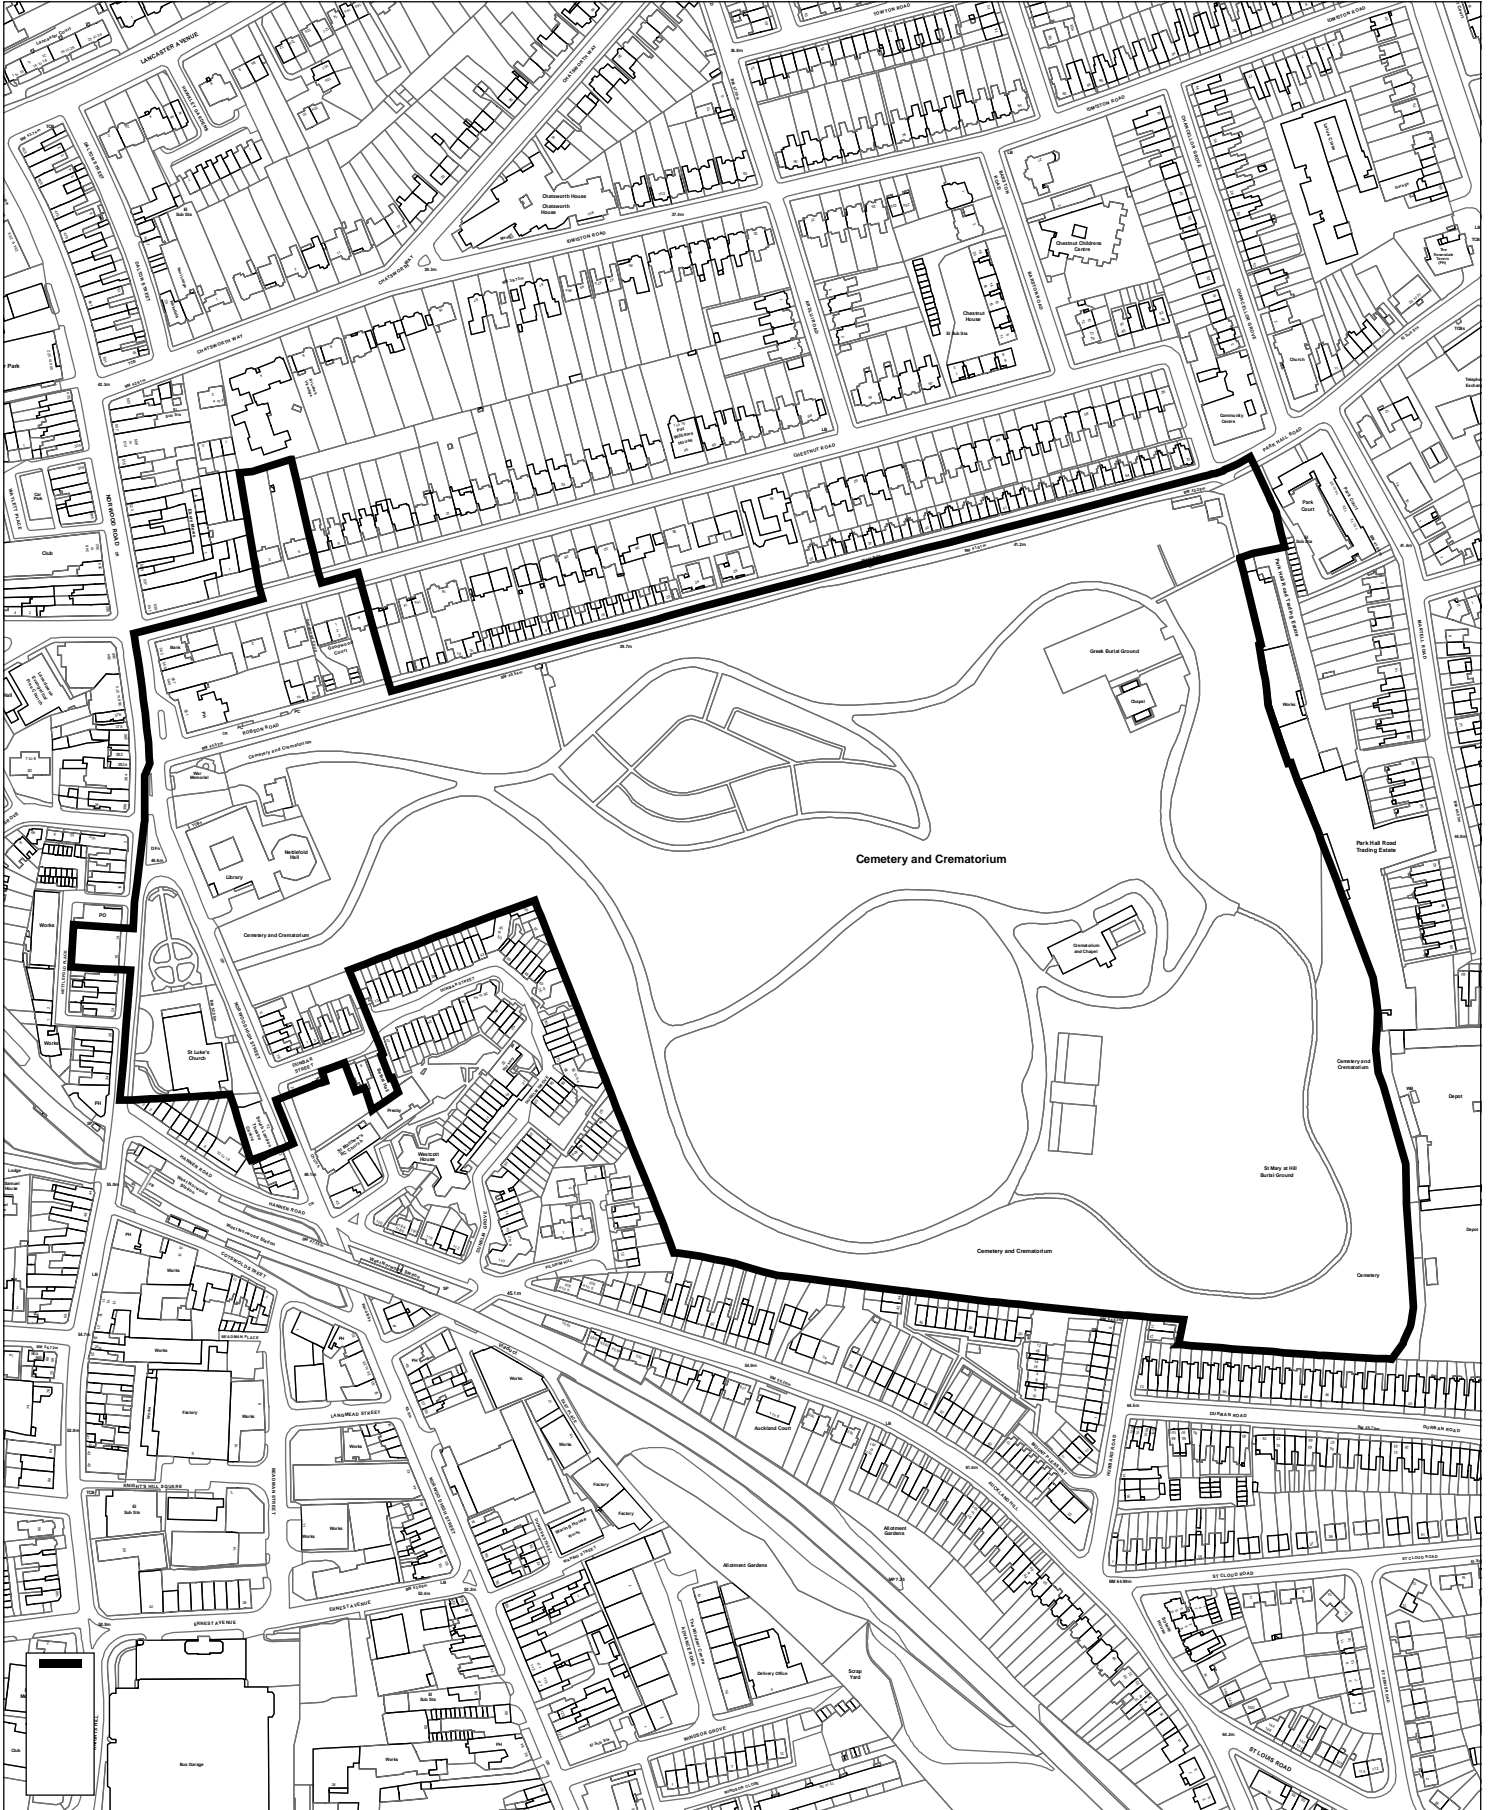

Conservation Areas in the London Borough of Lambeth

CA 24 West Norwood

0 65 130 260 Meters

1:3,793

This map is based upon Ordnance Survey material with the permission of Ordnance Survey on behalf of the Controller of Her Majesty's Stationery Office. © Crown copyright. Unauthorised reproduction infringes Crown Copyright and may lead to prosecution or civil proceedings. LB Lambeth 100019338 2004.