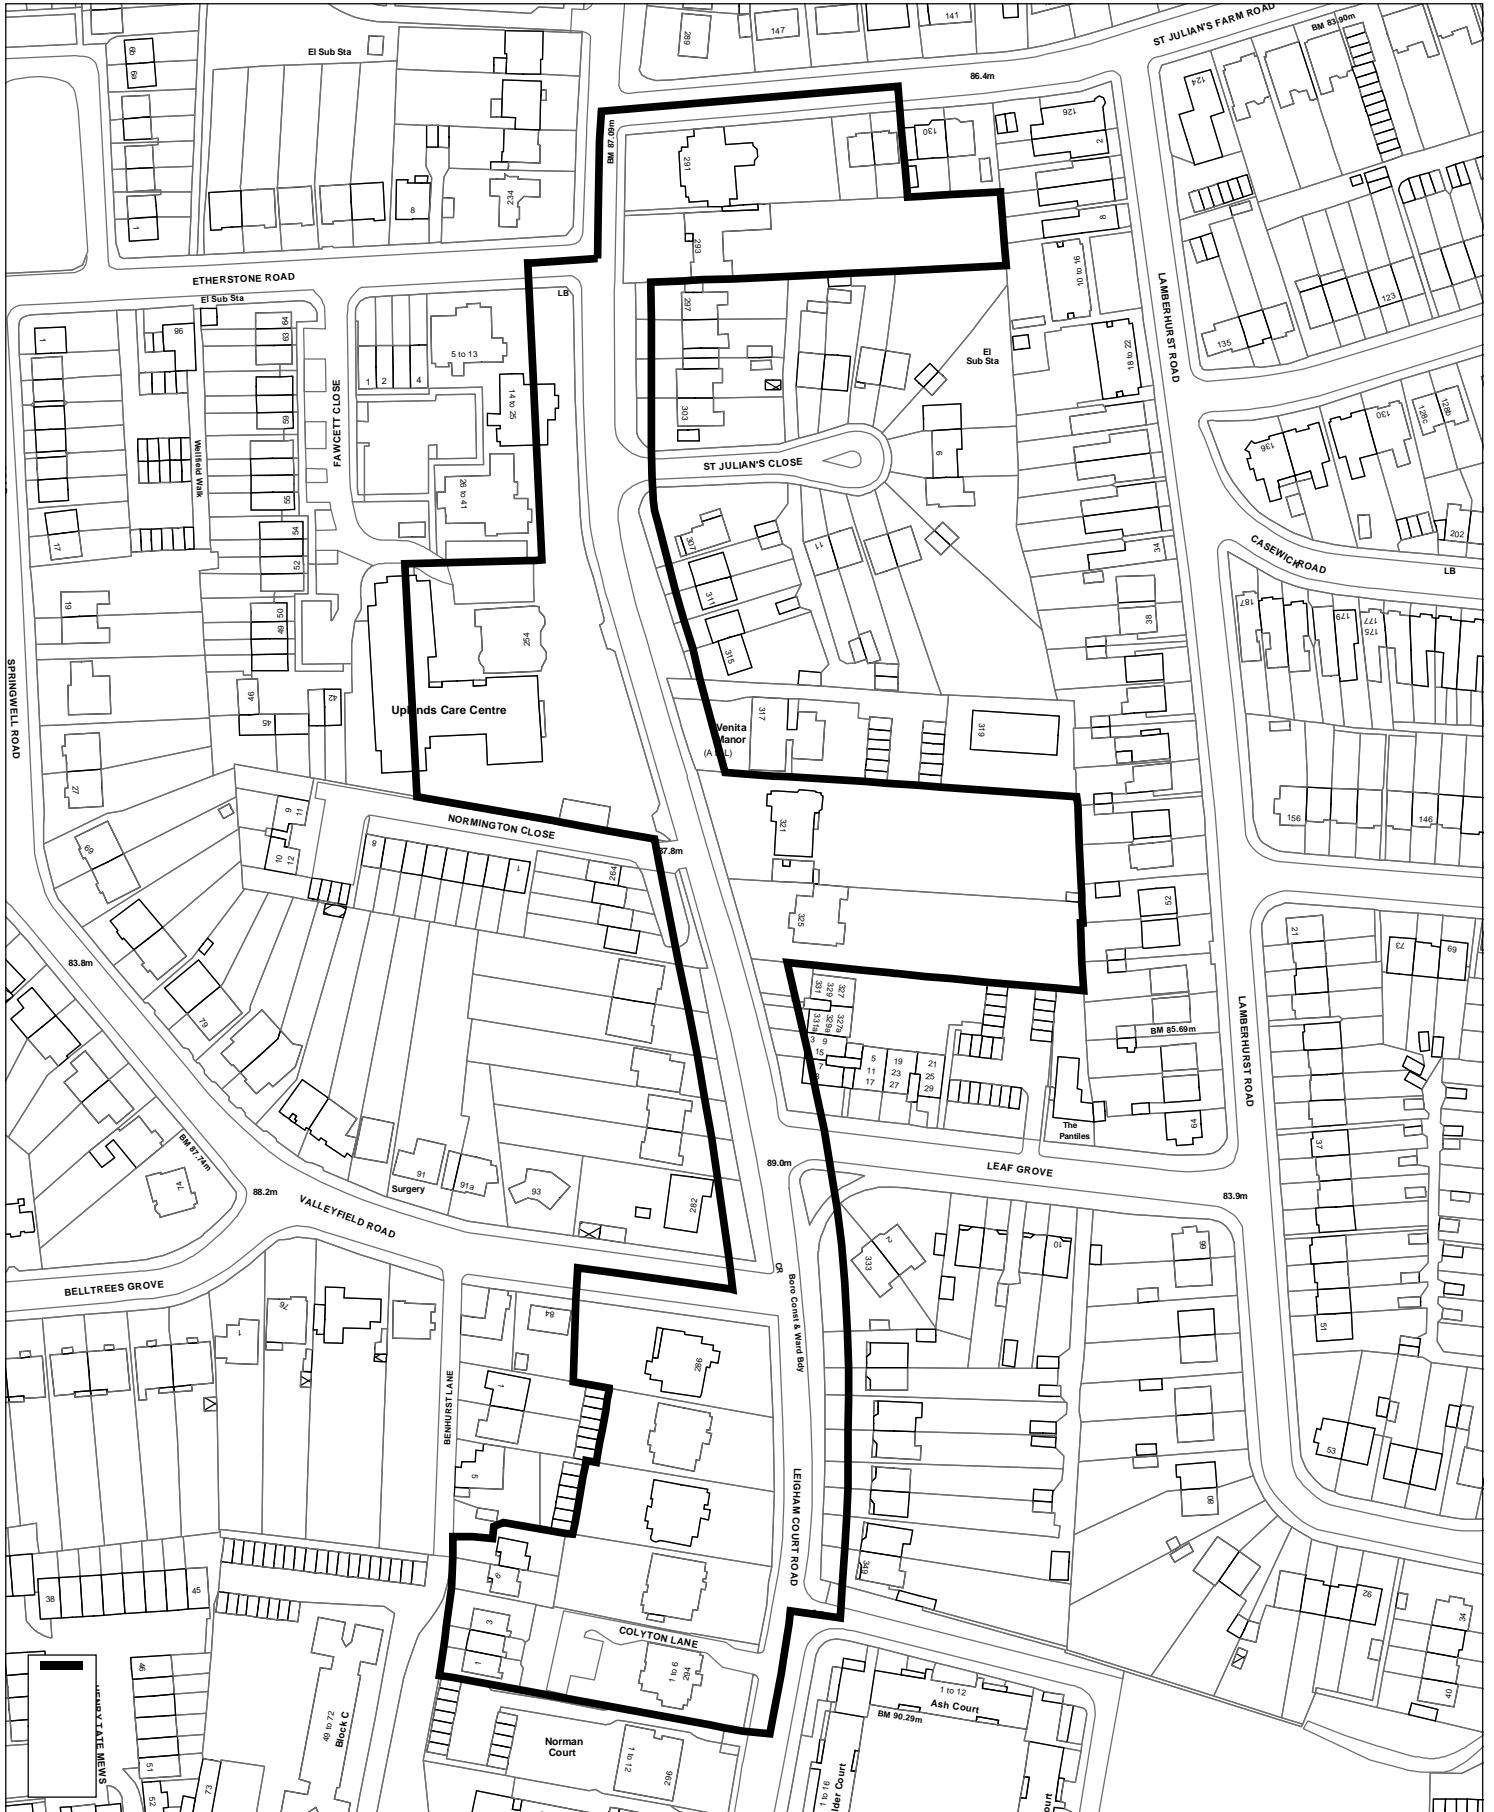

Conservation Areas in the London Borough of Lambeth

CA 28 Leigham Court Road (South)

0 25 50 100 Meters

1:1,856

This map is based upon Ordnance Survey material with the permission of Ordnance Survey on behalf of the Controller of Her Majesty's Stationery Office. © Crown copyright. Unauthorised reproduction infringes Crown Copyright and may lead to prosecution or civil proceedings. LB Lambeth 100019338 2004.