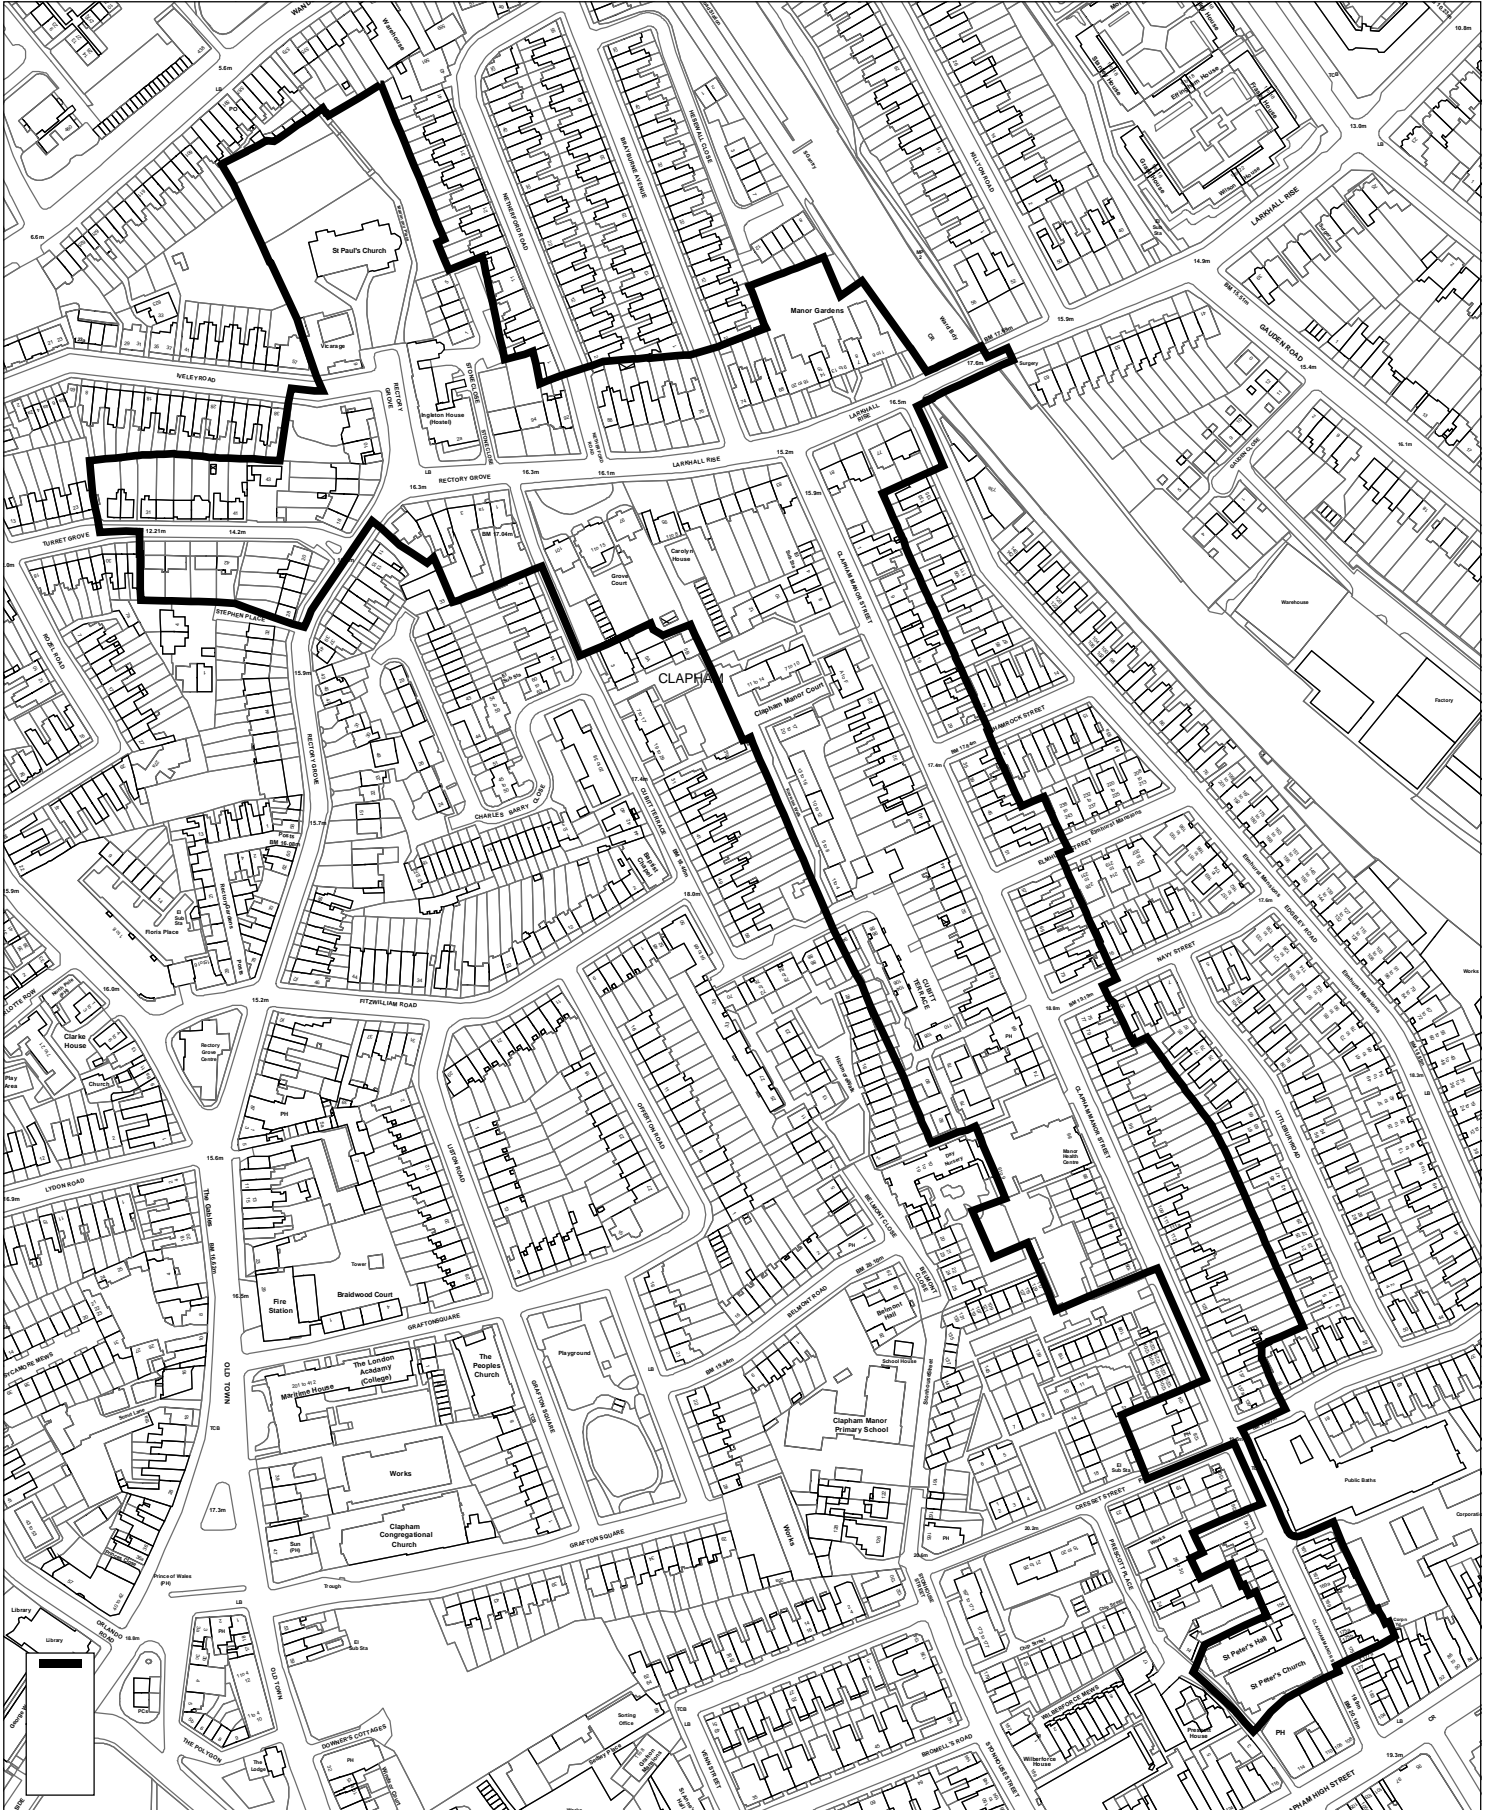

# CA 2 Rectory Grove

0 55 110 220 Meters

1:3,177

This map is based upon Ordnance Survey material with the permission of Ordnance Survey on behalf of the Controller of Her Majesty's Stationery Office. © Crown copyright. Unauthorised reproduction infringes Crown Copyright and may lead to prosecution or civil proceedings. LB Lambeth 100019338 2004.