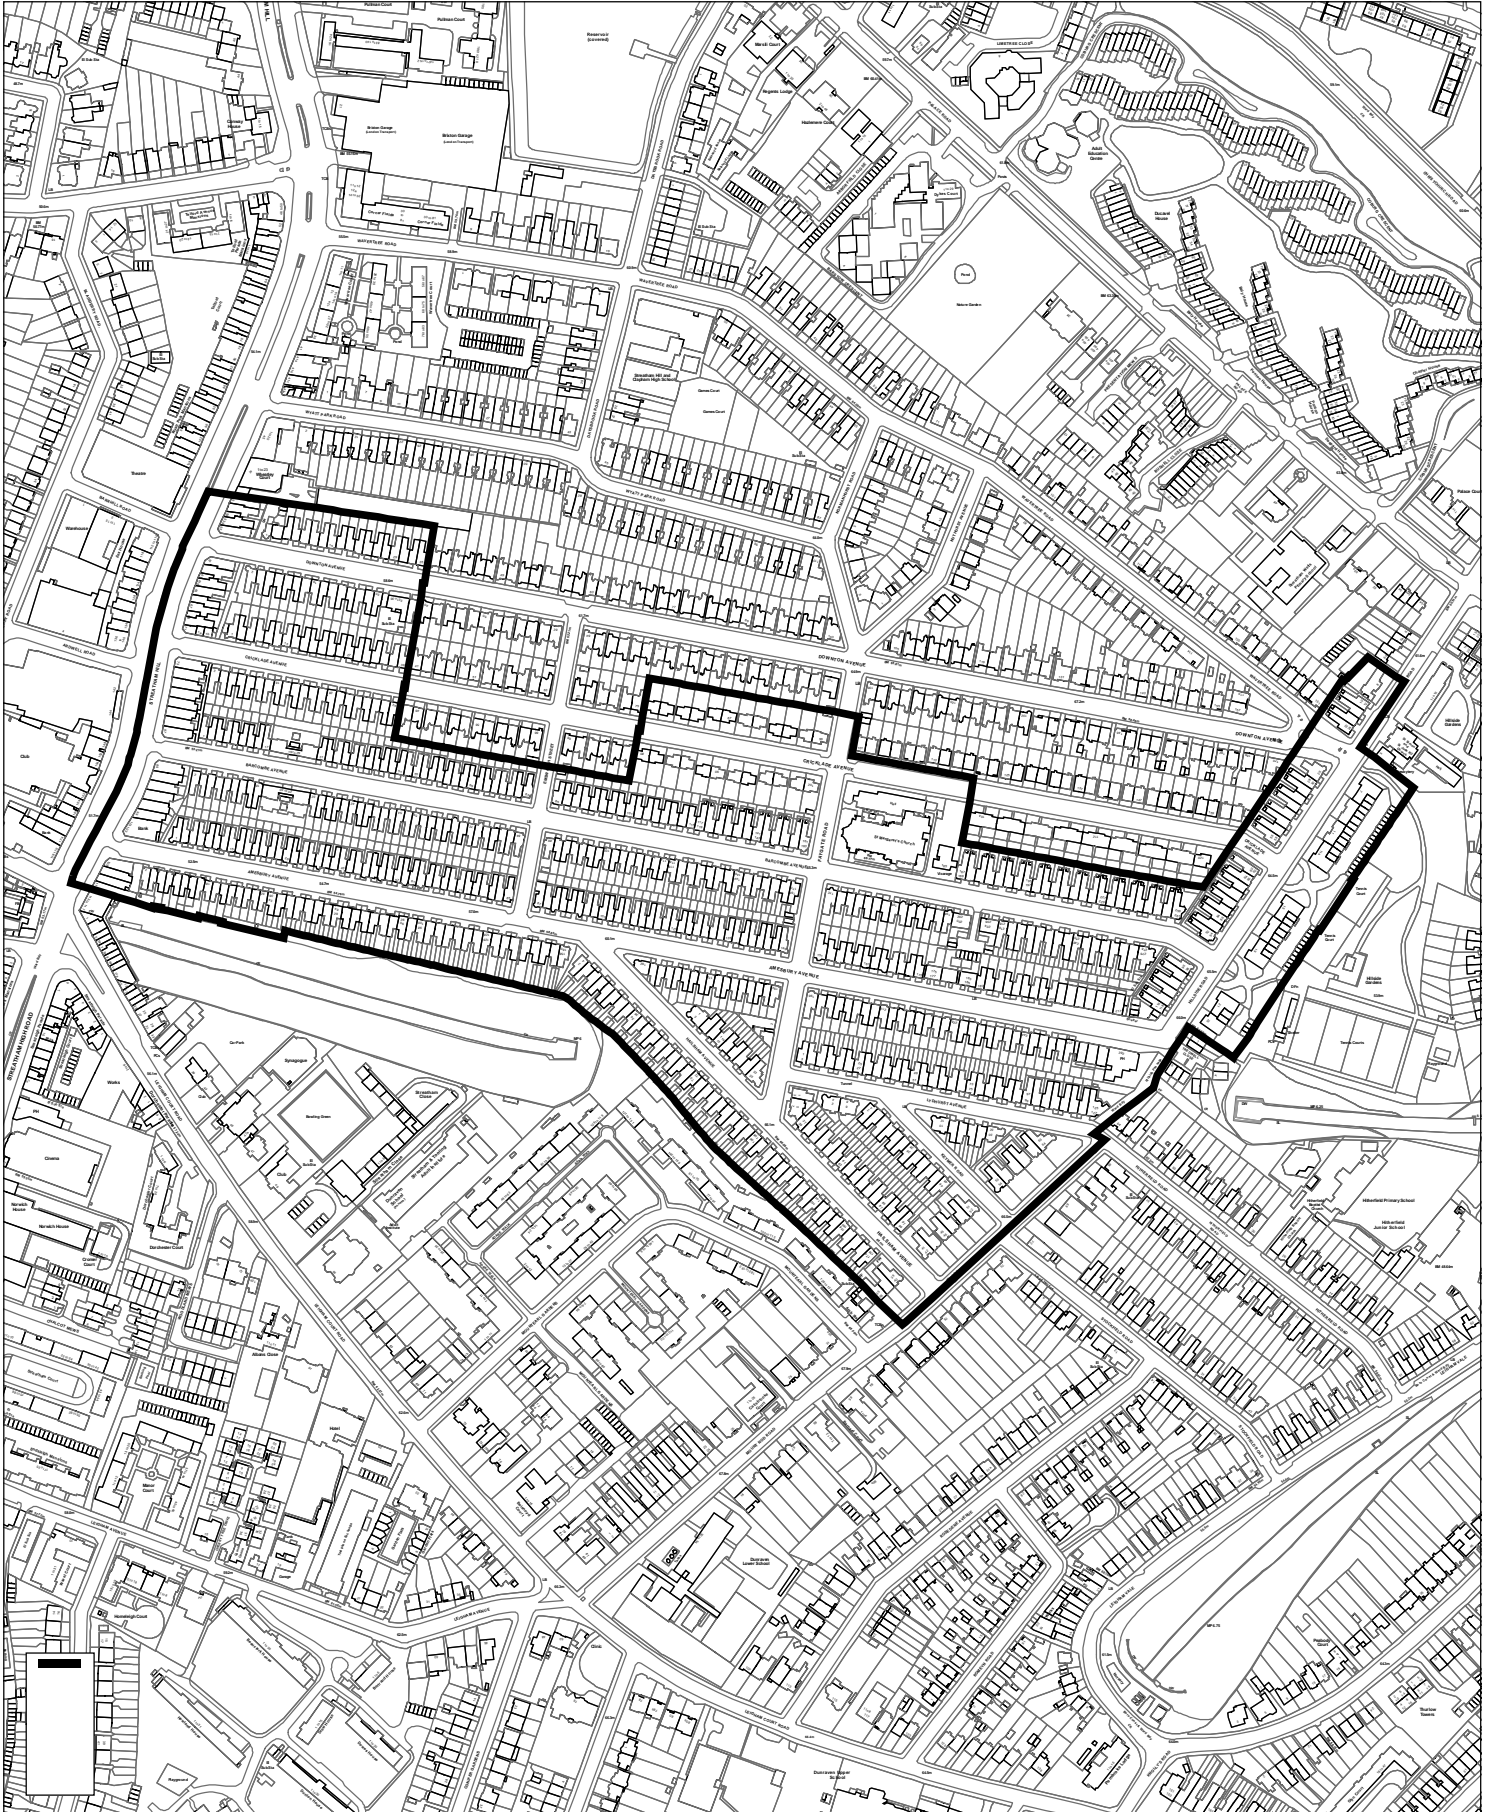

CA 31 Leigham Court Estate

0 90 180 360 Meters

1:4,609