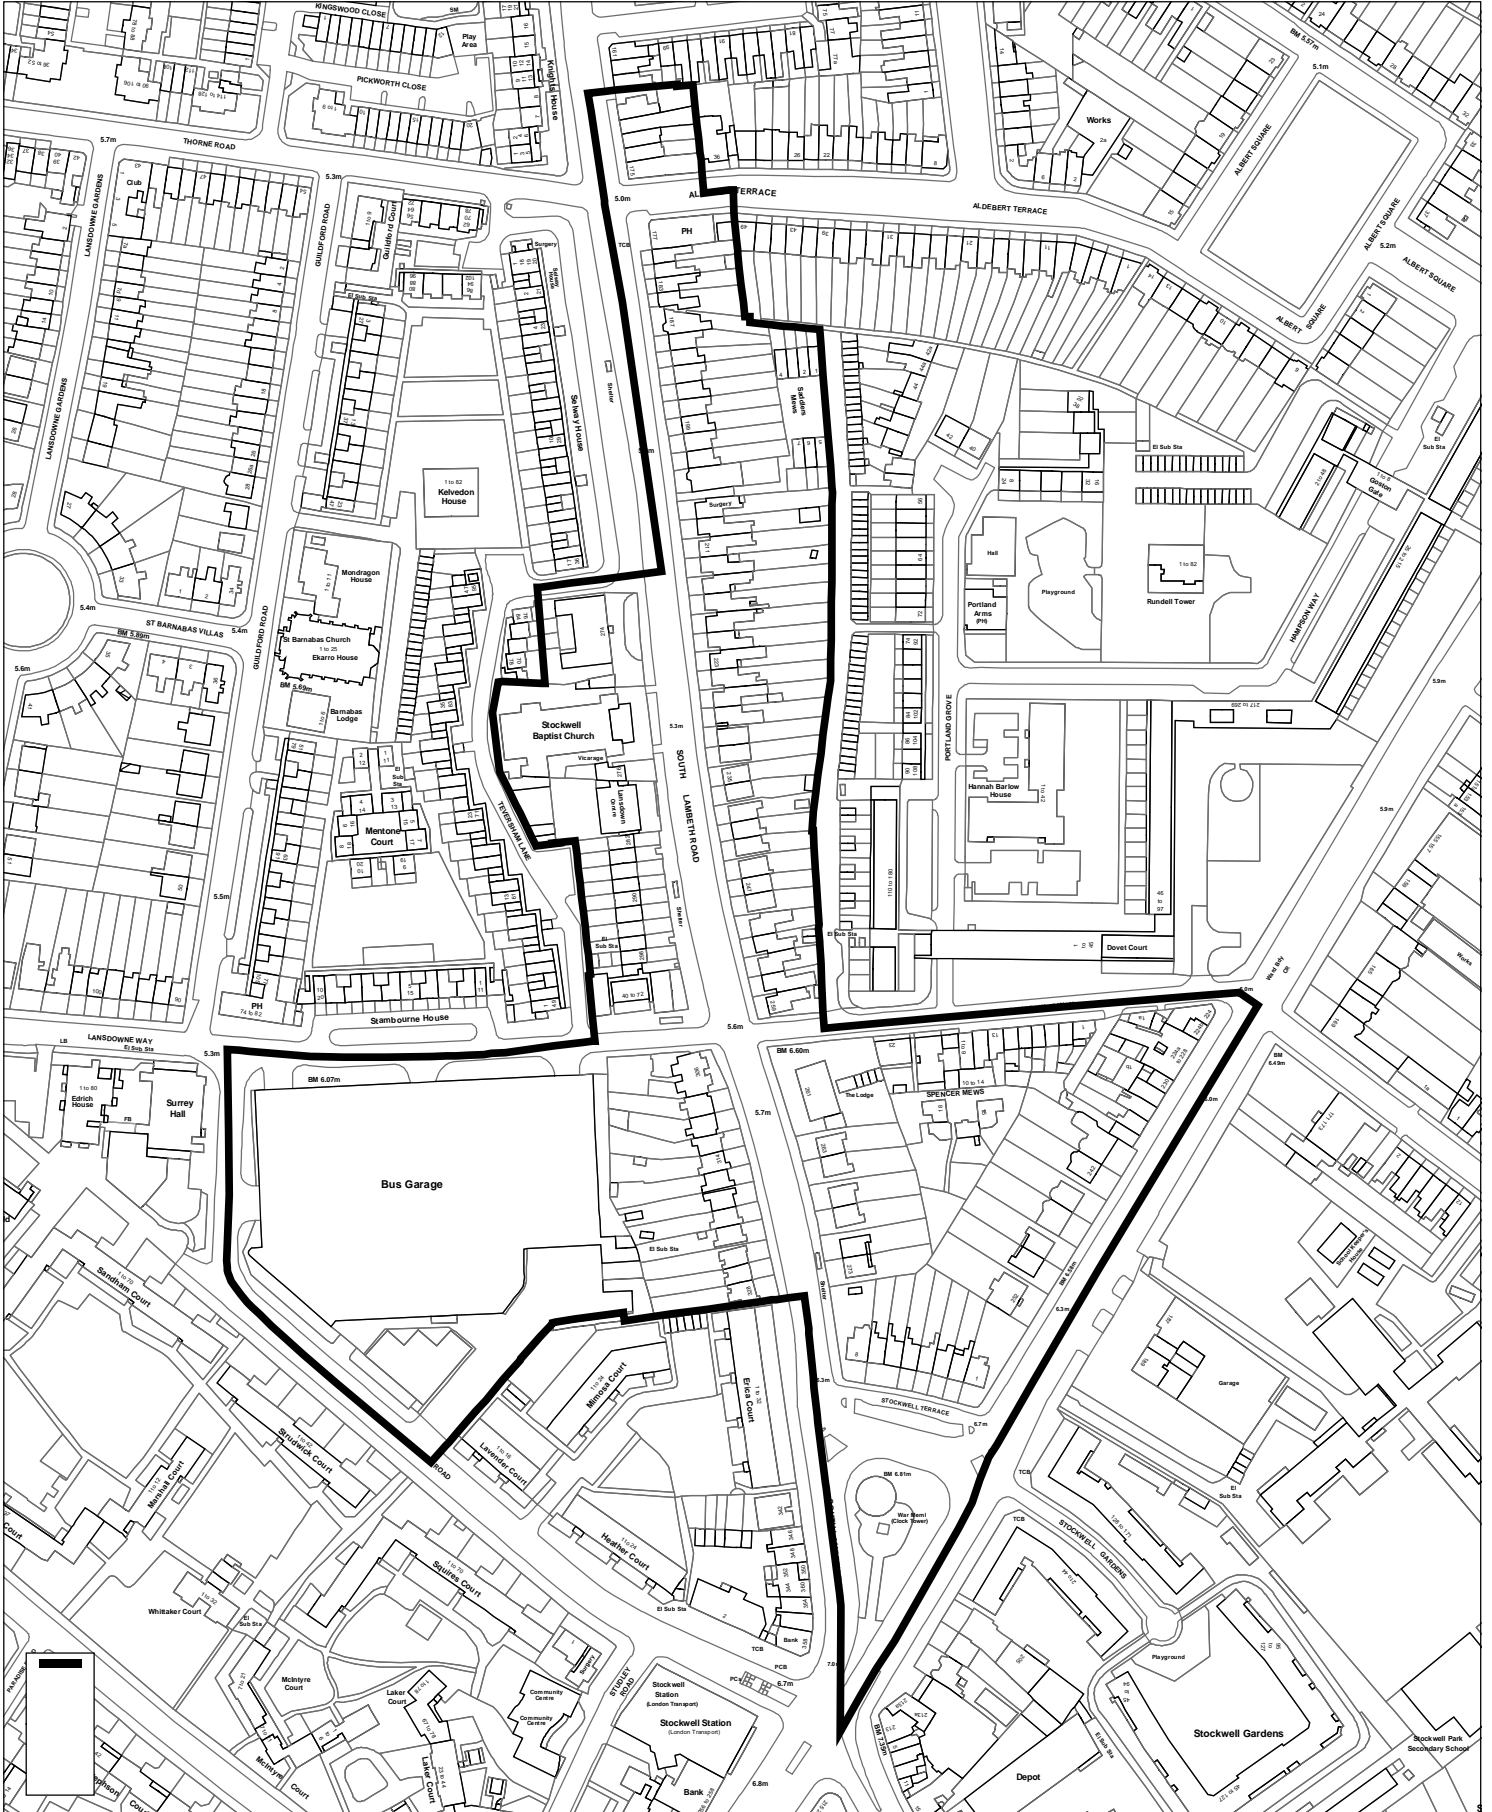

CA 37 South Lambeth Road

1:2,686

This map is based upon Ordnance Survey material with the permission of Ordnance Survey on behalf of the Controller of Her Majesty's Stationery Office. © Crown copyright. Unauthorised reproduction infringes Crown Copyright and may lead to prosecution or civil proceedings. LB Lambeth 100019338 2004.