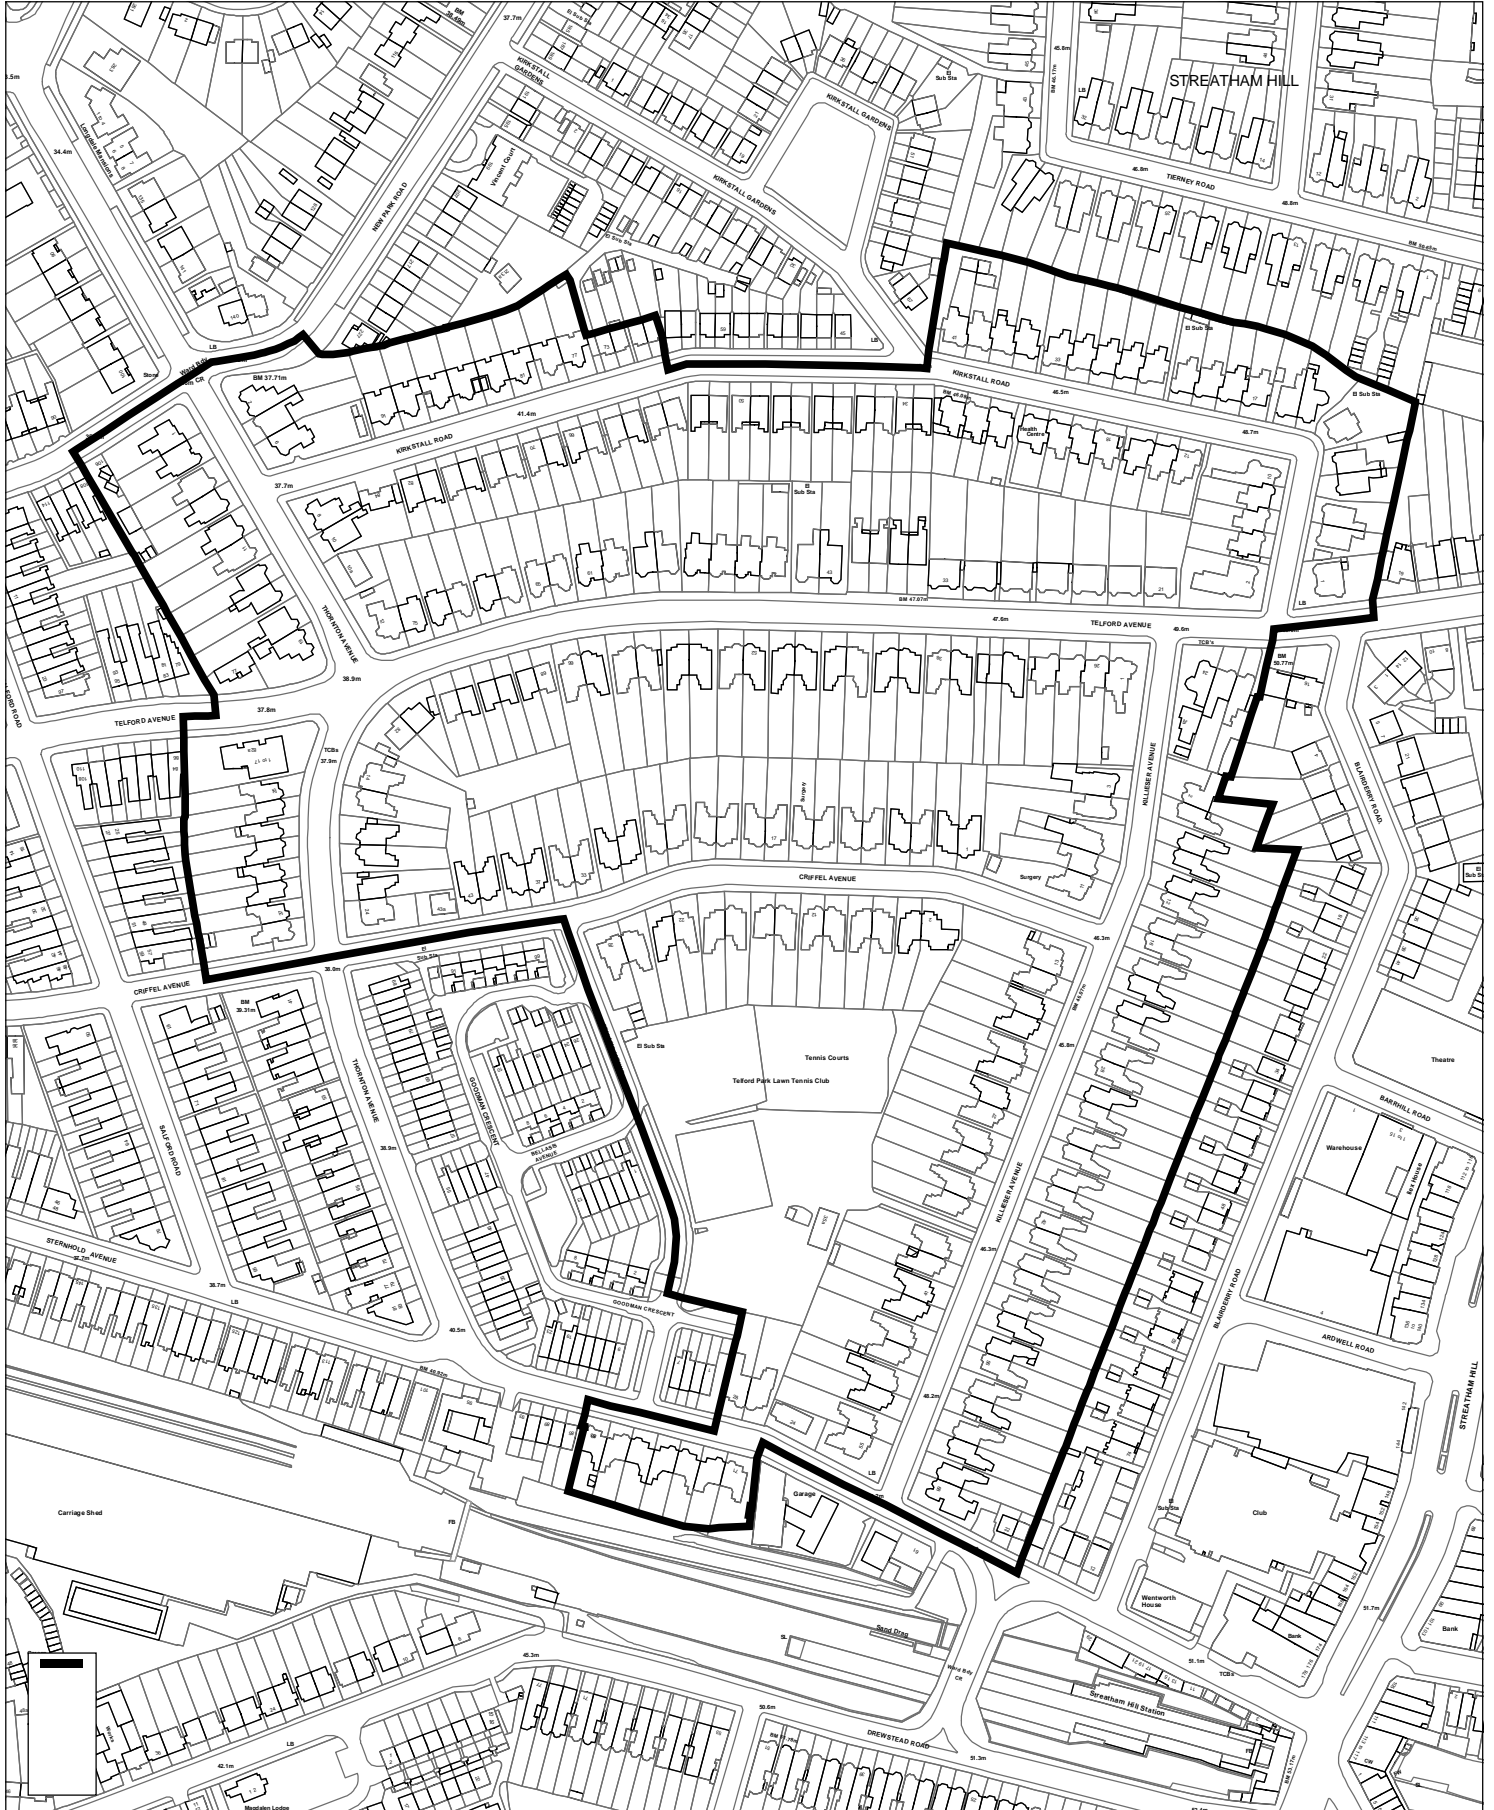

Conservation Areas in the London Borough of Lambeth

CA 44 Telford Park

0 50 100 200 Meters

1:2,870

This map is based upon Ordnance Survey material with the permission of Ordnance Survey on behalf of the Controller of Her Majesty's Stationery Office. © Crown copyright. Unauthorised reproduction infringes Crown Copyright and may lead to prosecution or civil proceedings. LB Lambeth 100019338 2004.