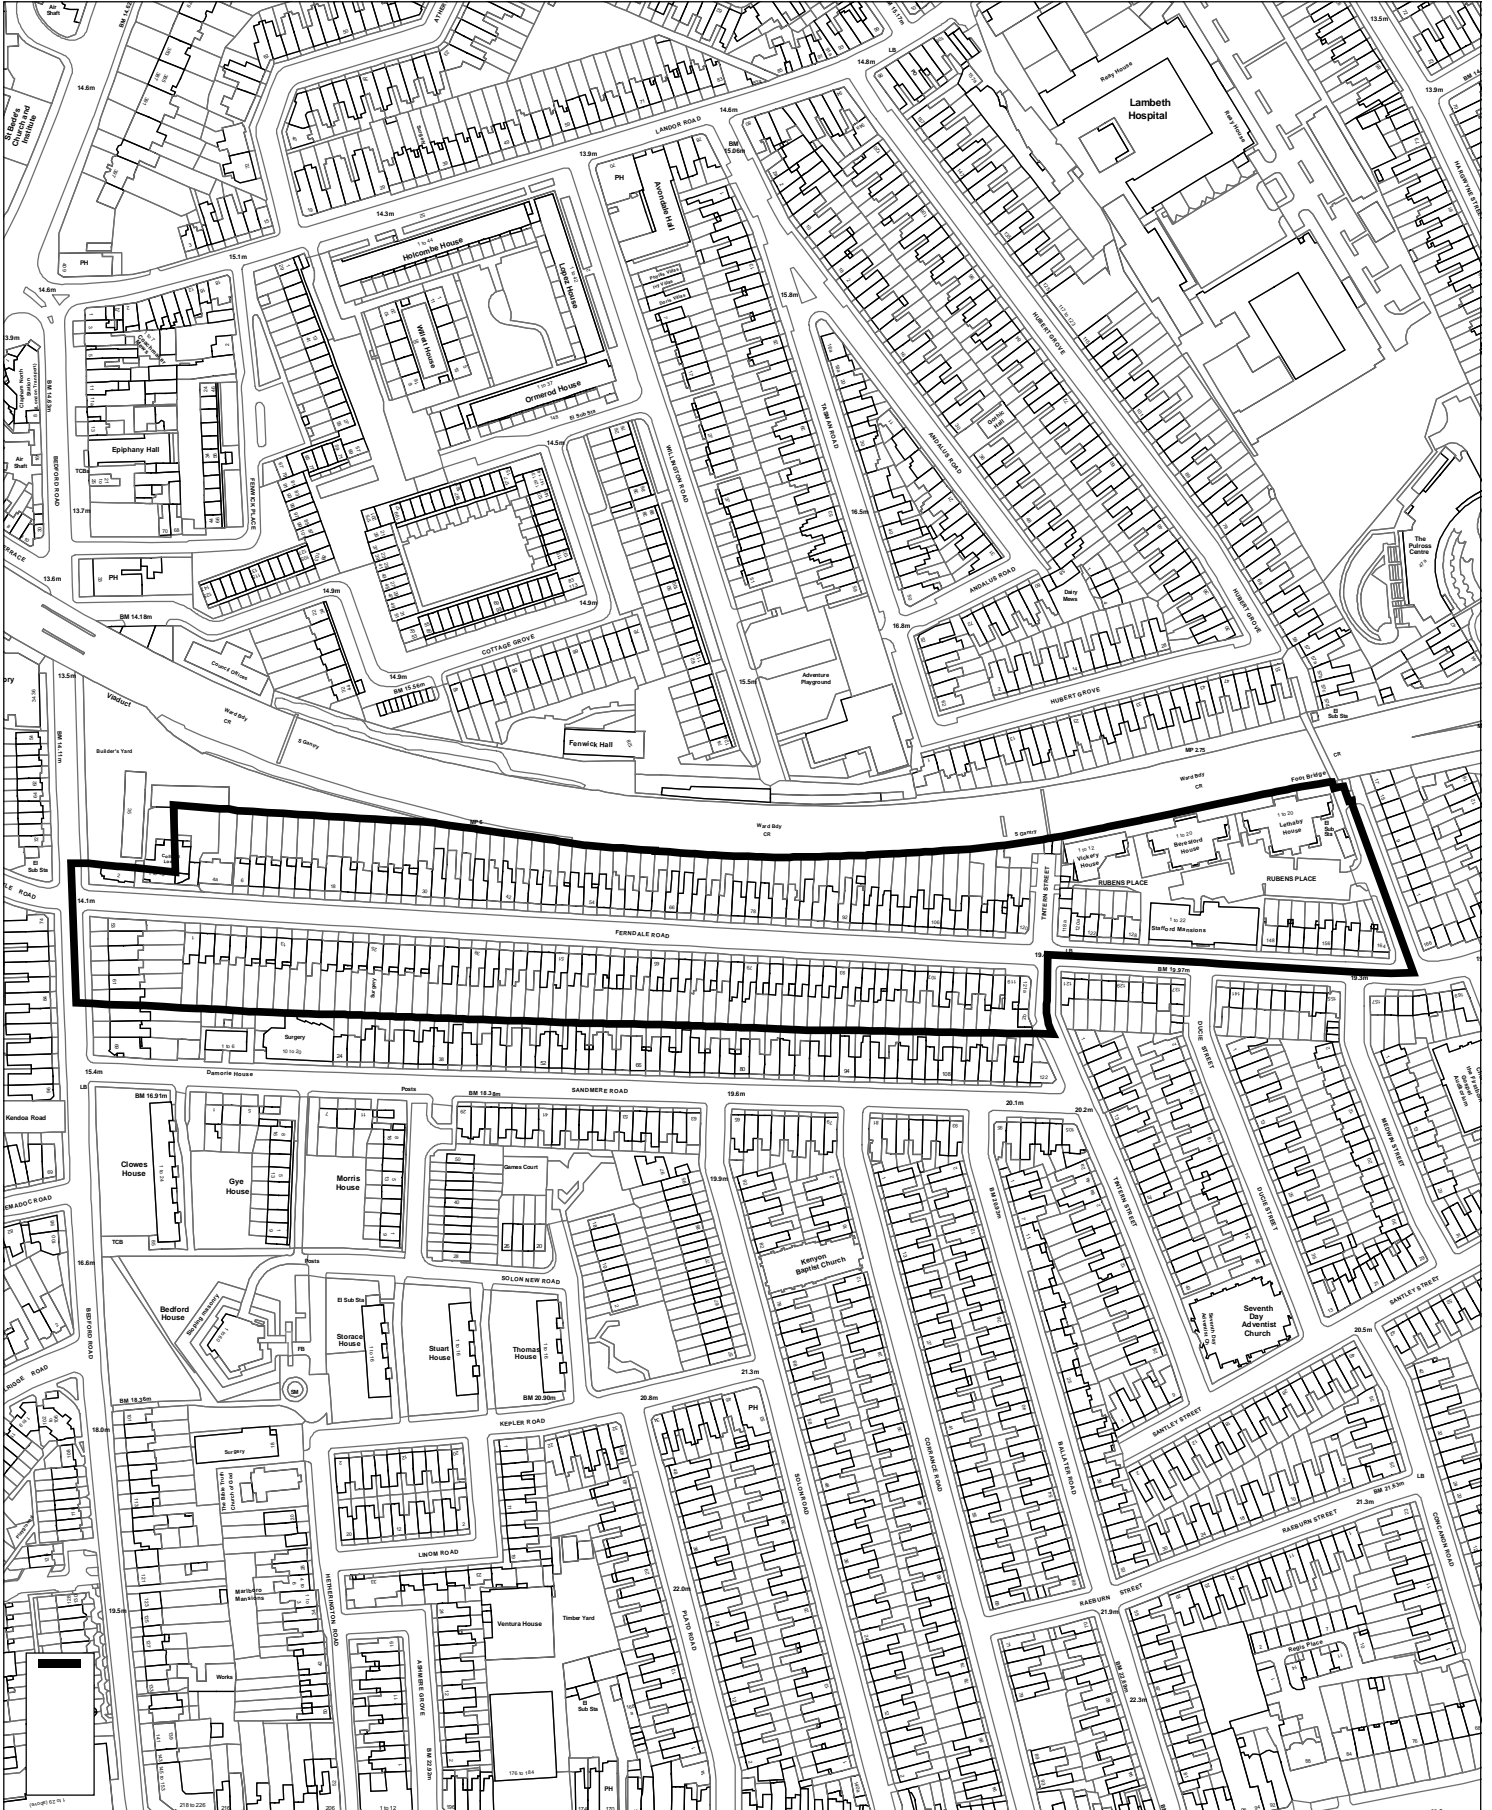

Conservation Areas in the London Borough of Lambeth

CA 46 Ferndale Road

1:3,004

This map is based upon Ordnance Survey material with the permission of Ordnance Survey on behalf of the Controller of Her Majesty's Stationery Office. © Crown copyright. Unauthorised reproduction infringes Crown Copyright and may lead to prosecution or civil proceedings. LB Lambeth 100019338 2004.