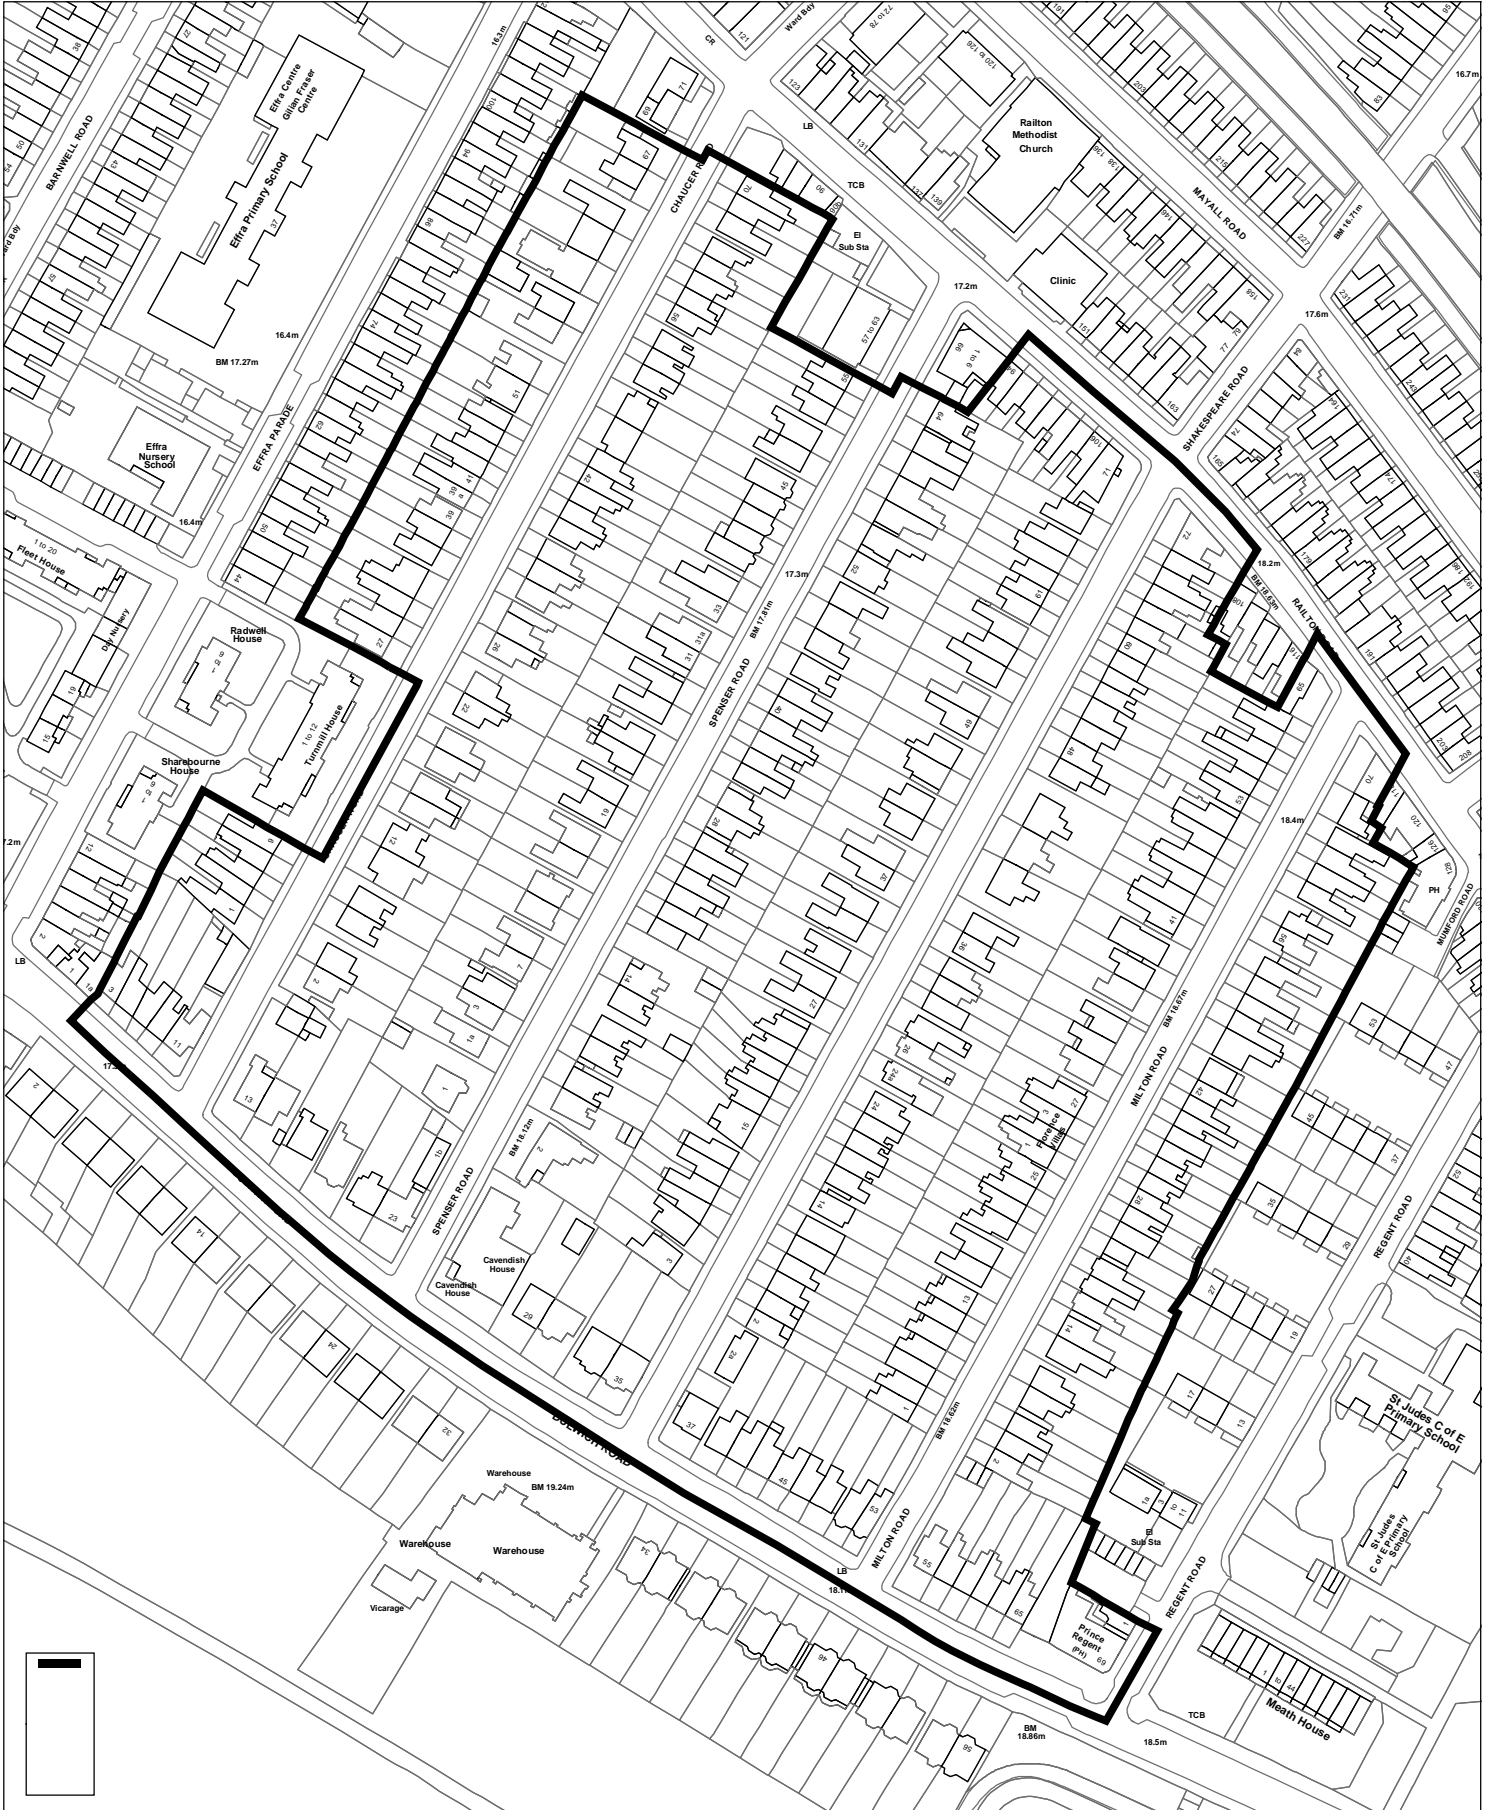

Conservation Areas in the London Borough of Lambeth

CA 52 Poet's Corner

1:1,981

0 35 70 140 Meters

This map is based upon Ordnance Survey material with the permission of Ordnance Survey on behalf of the Controller of Her Majesty's Stationery Office. © Crown copyright. Unauthorised reproduction infringes Crown Copyright and may lead to prosecution or civil proceedings. LB Lambeth 100019338 2004.