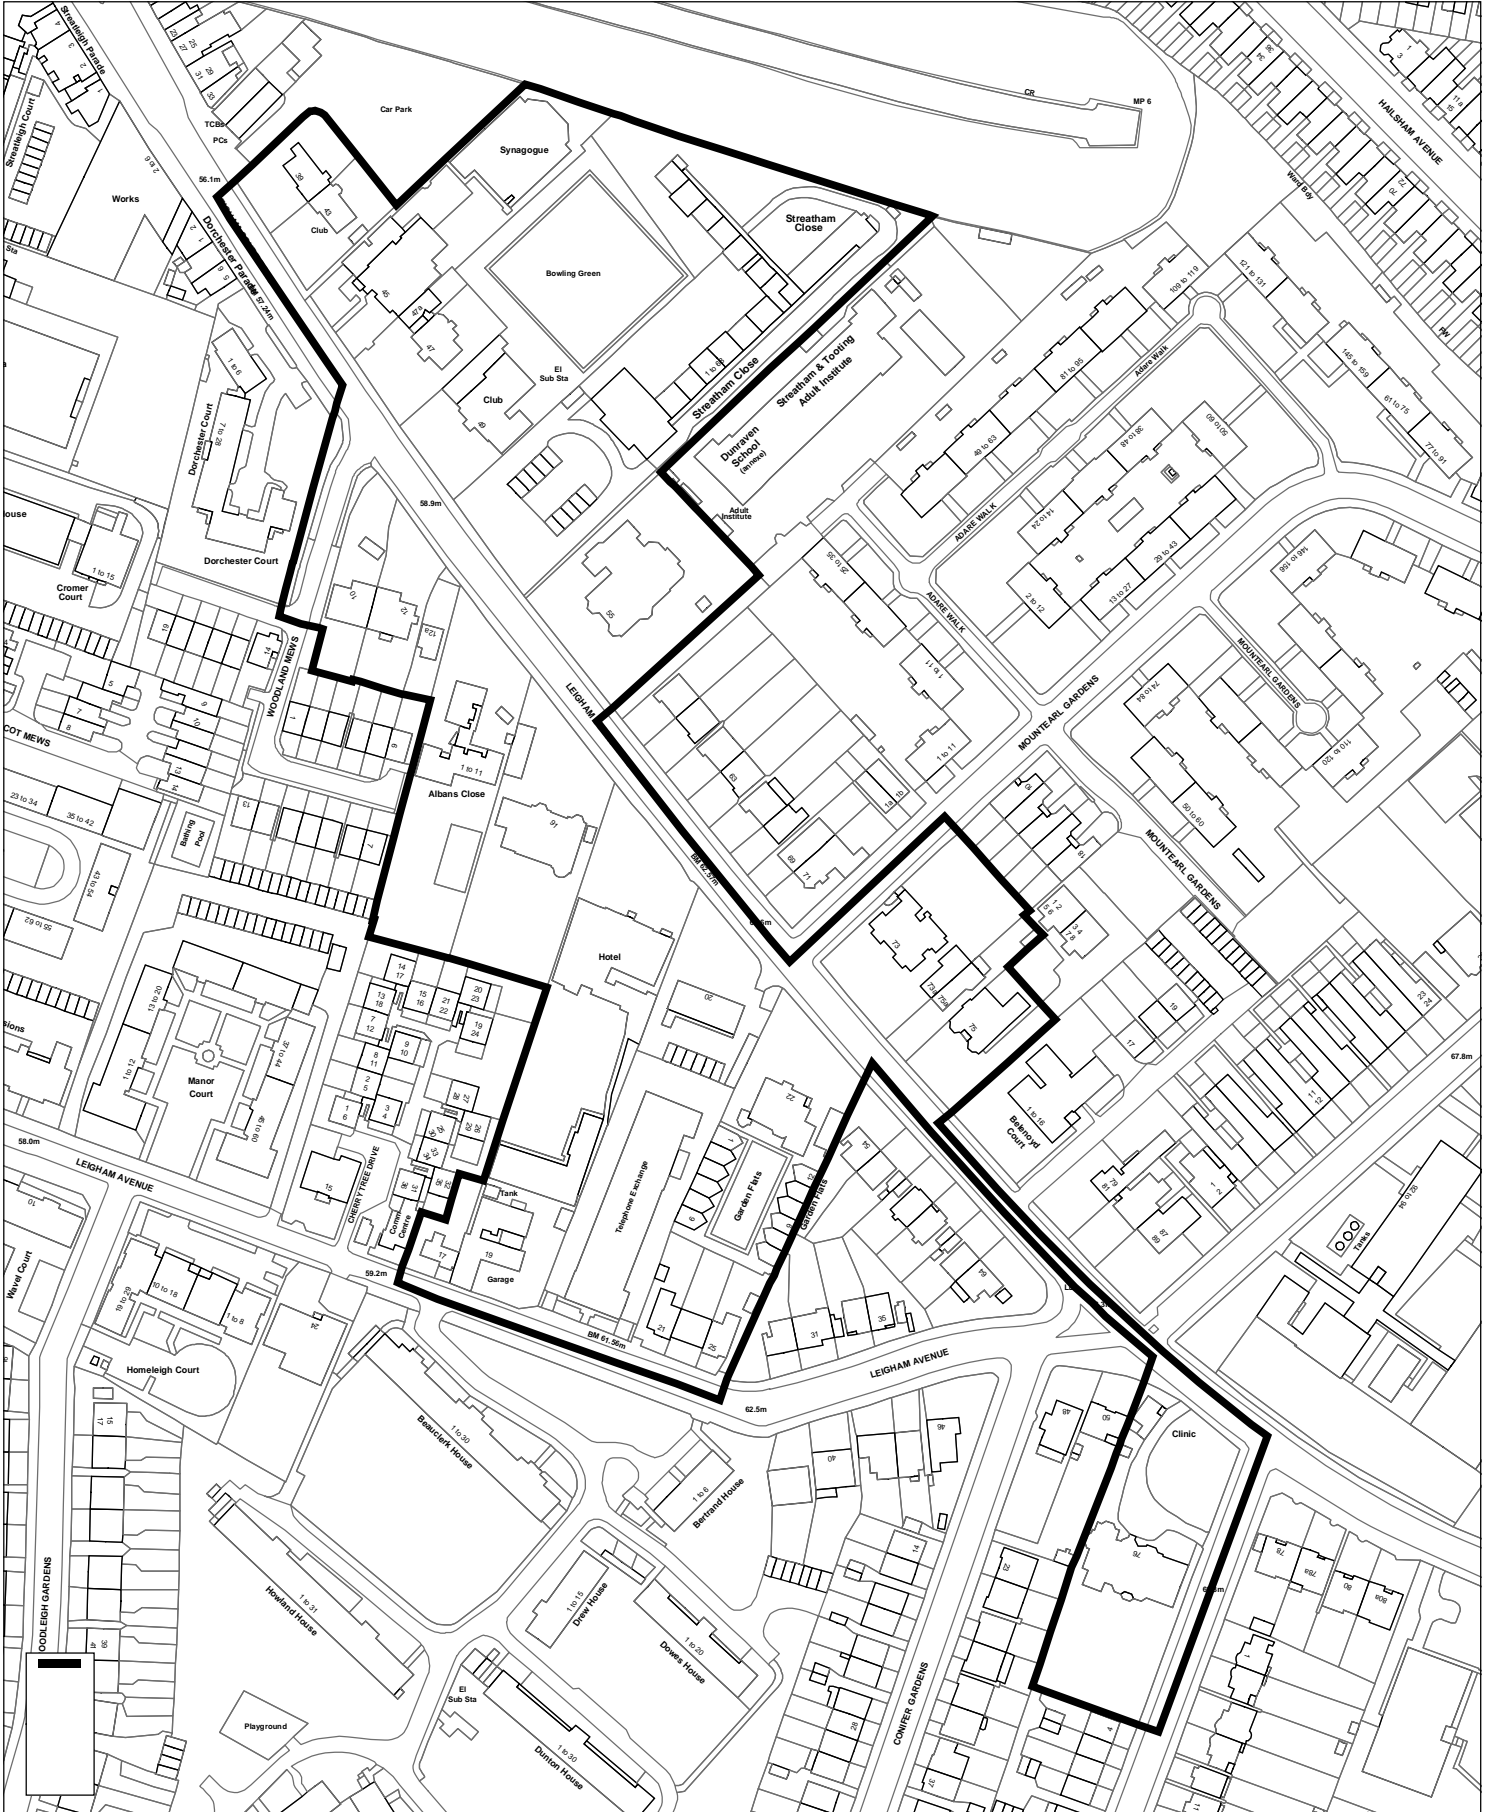

## CA 60 Leigham Court Road (North)

0 37.5 75 150 Meters

1:2,103

This map is based upon Ordnance Survey material with the permission of Ordnance Survey on behalf of the Controller of Her Majesty's Stationery Office. © Crown copyright. Unauthorised reproduction infringes Crown Copyright and may lead to prosecution or civil proceedings. LB Lambeth 100019338 2004.