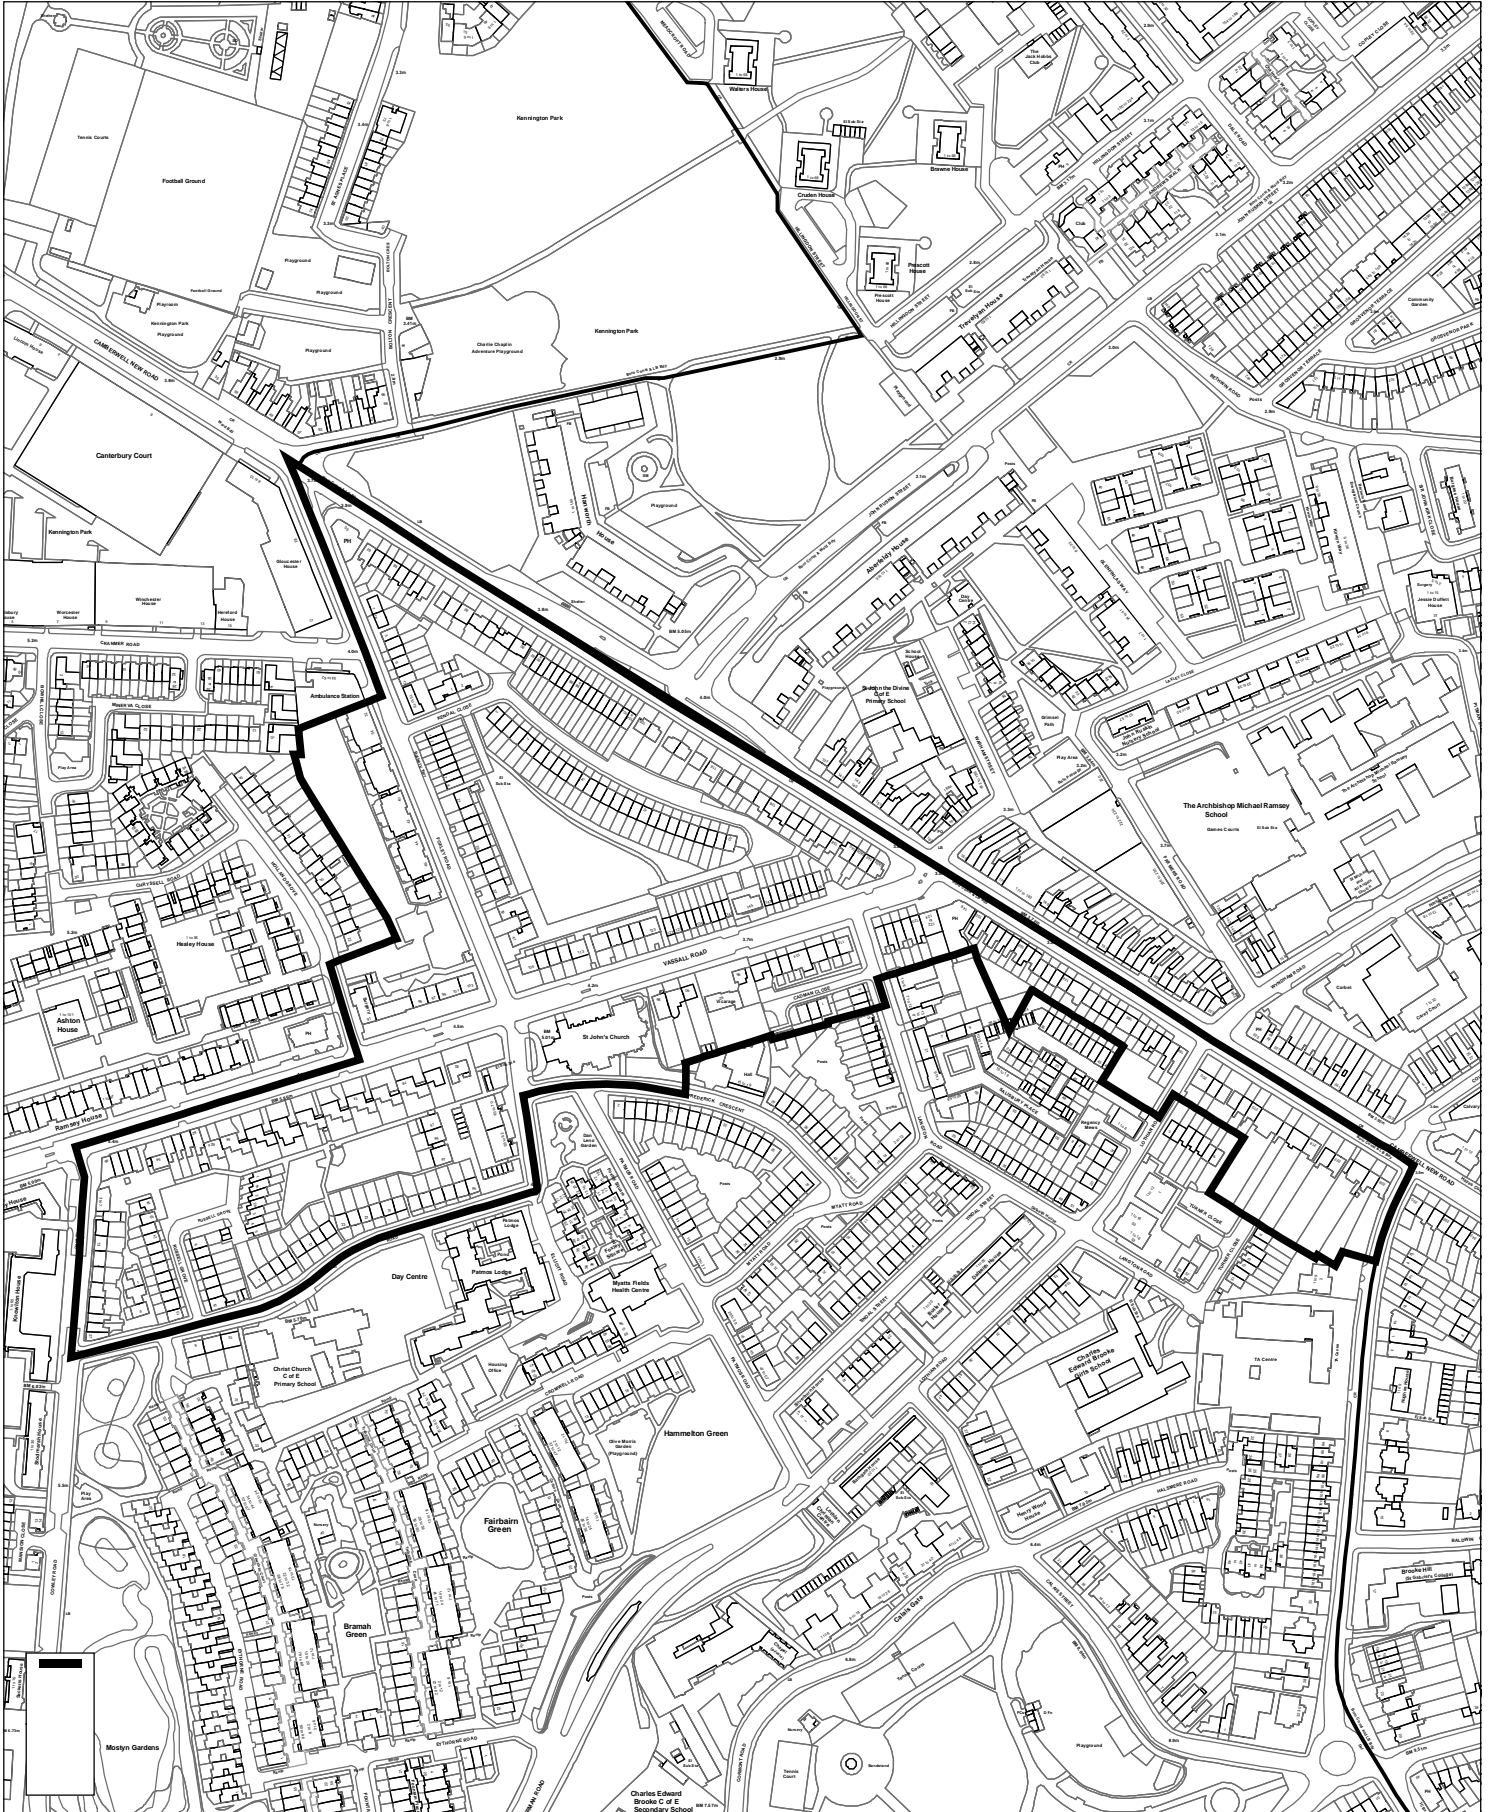

Conservation Areas in the London Borough of Lambeth

CA 7 Vassall Road

0 70 140 280 Meters

1:3,991

This map is based upon Ordnance Survey material with the permission of Ordnance Survey on behalf of the Controller of Her Majesty's Stationery Office. © Crown copyright. Unauthorised reproduction infringes Crown Copyright and may lead to prosecution or civil proceedings. LB Lambeth 100019338 2004.