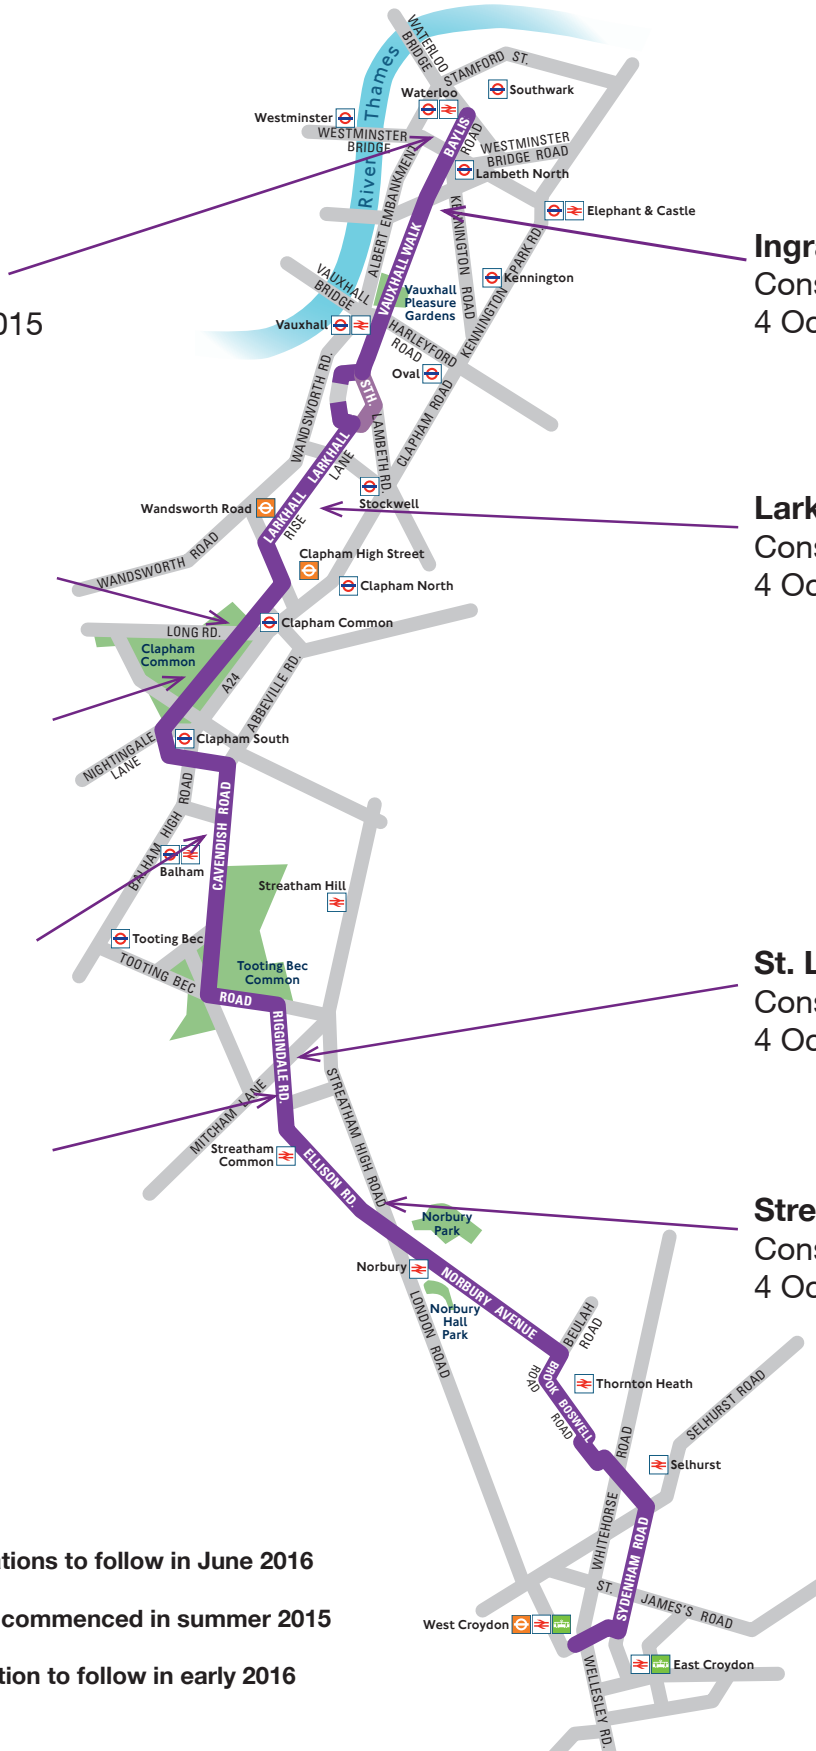

Quietway 5 Waterloo to Croydon Lambeth consultations

Baylis Road and Hercules Road
20 Nov to 20 Dec 2015

Ingram Close
Consultation closed
4 Oct 2015

Long Road (TfL)
Consultation closed
19 Nov 2015

Larkhall Area
Consultation closed
4 Oct 2015

Clapham Common
Consultation closed
19 Nov 2015

Cavendish Road
Jan 2016 (TBC)

St. Leonards Area
Consultation closed
4 Oct 2015

Estreham Road
Jan 2016 (TBC)

Streatham South Area
Consultation closed
4 Oct 2015

Further TfL road consultations to follow in June 2016

LB Croydon consultation commenced in summer 2015

LB Wandsworth consultation to follow in early 2016

Working in partnership with :

Map correct as of July 2015