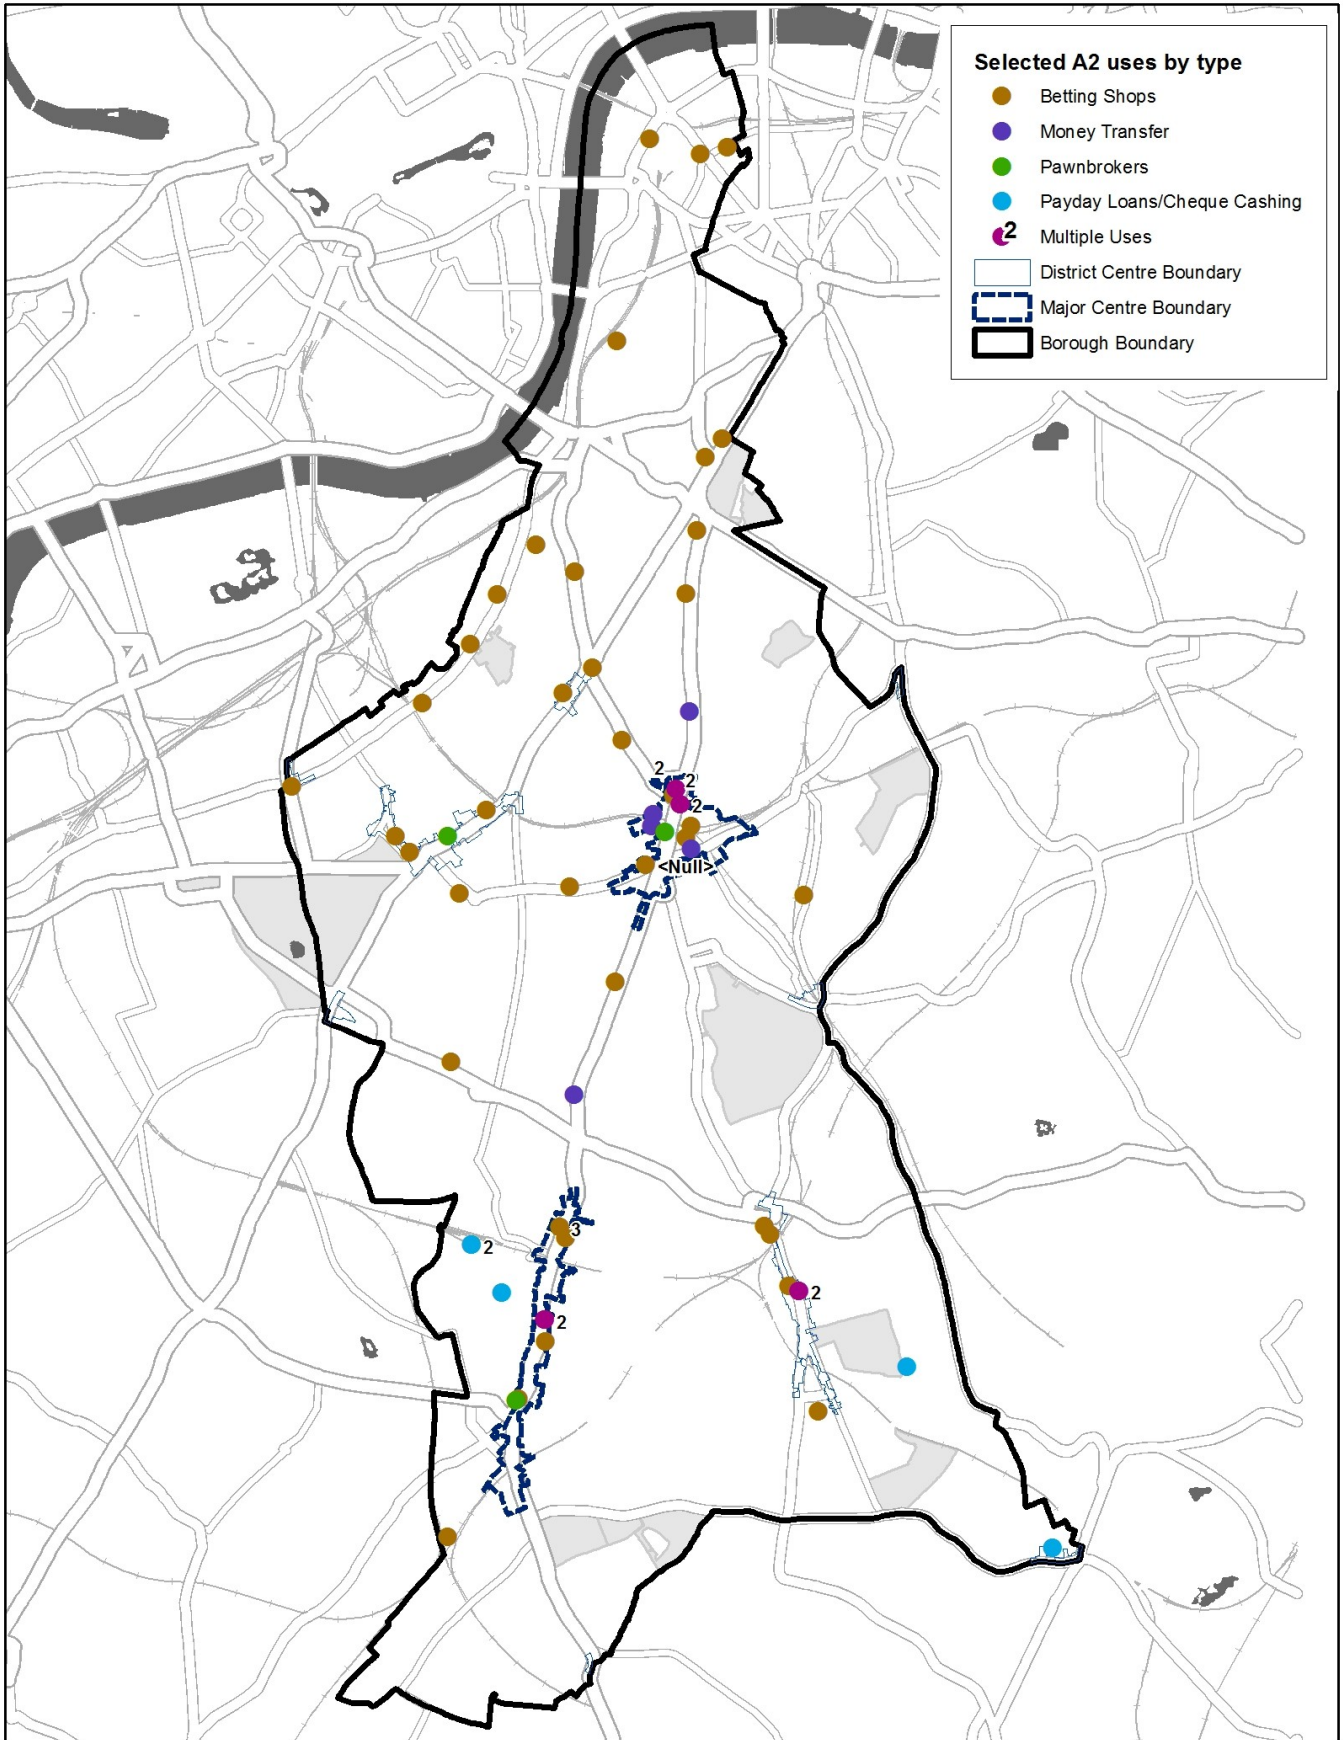

**1.2** Map 1 shows the location of these selected A2 uses across the borough in relation to the major towns and district centres. From this map it can be seen that there are concentrations of these uses in Brixton and Streatham town centres, although betting shops are spread throughout the borough.

**1.3** Table 1 lists all the premises shown on Map 1. This list was sourced from a database of Business Ratepayers combined with web searches.

**1.4** Information from this report has assisted in the formation of Policy ED10 (A2 Uses) in the Draft Lambeth Local Plan.

# Map 1