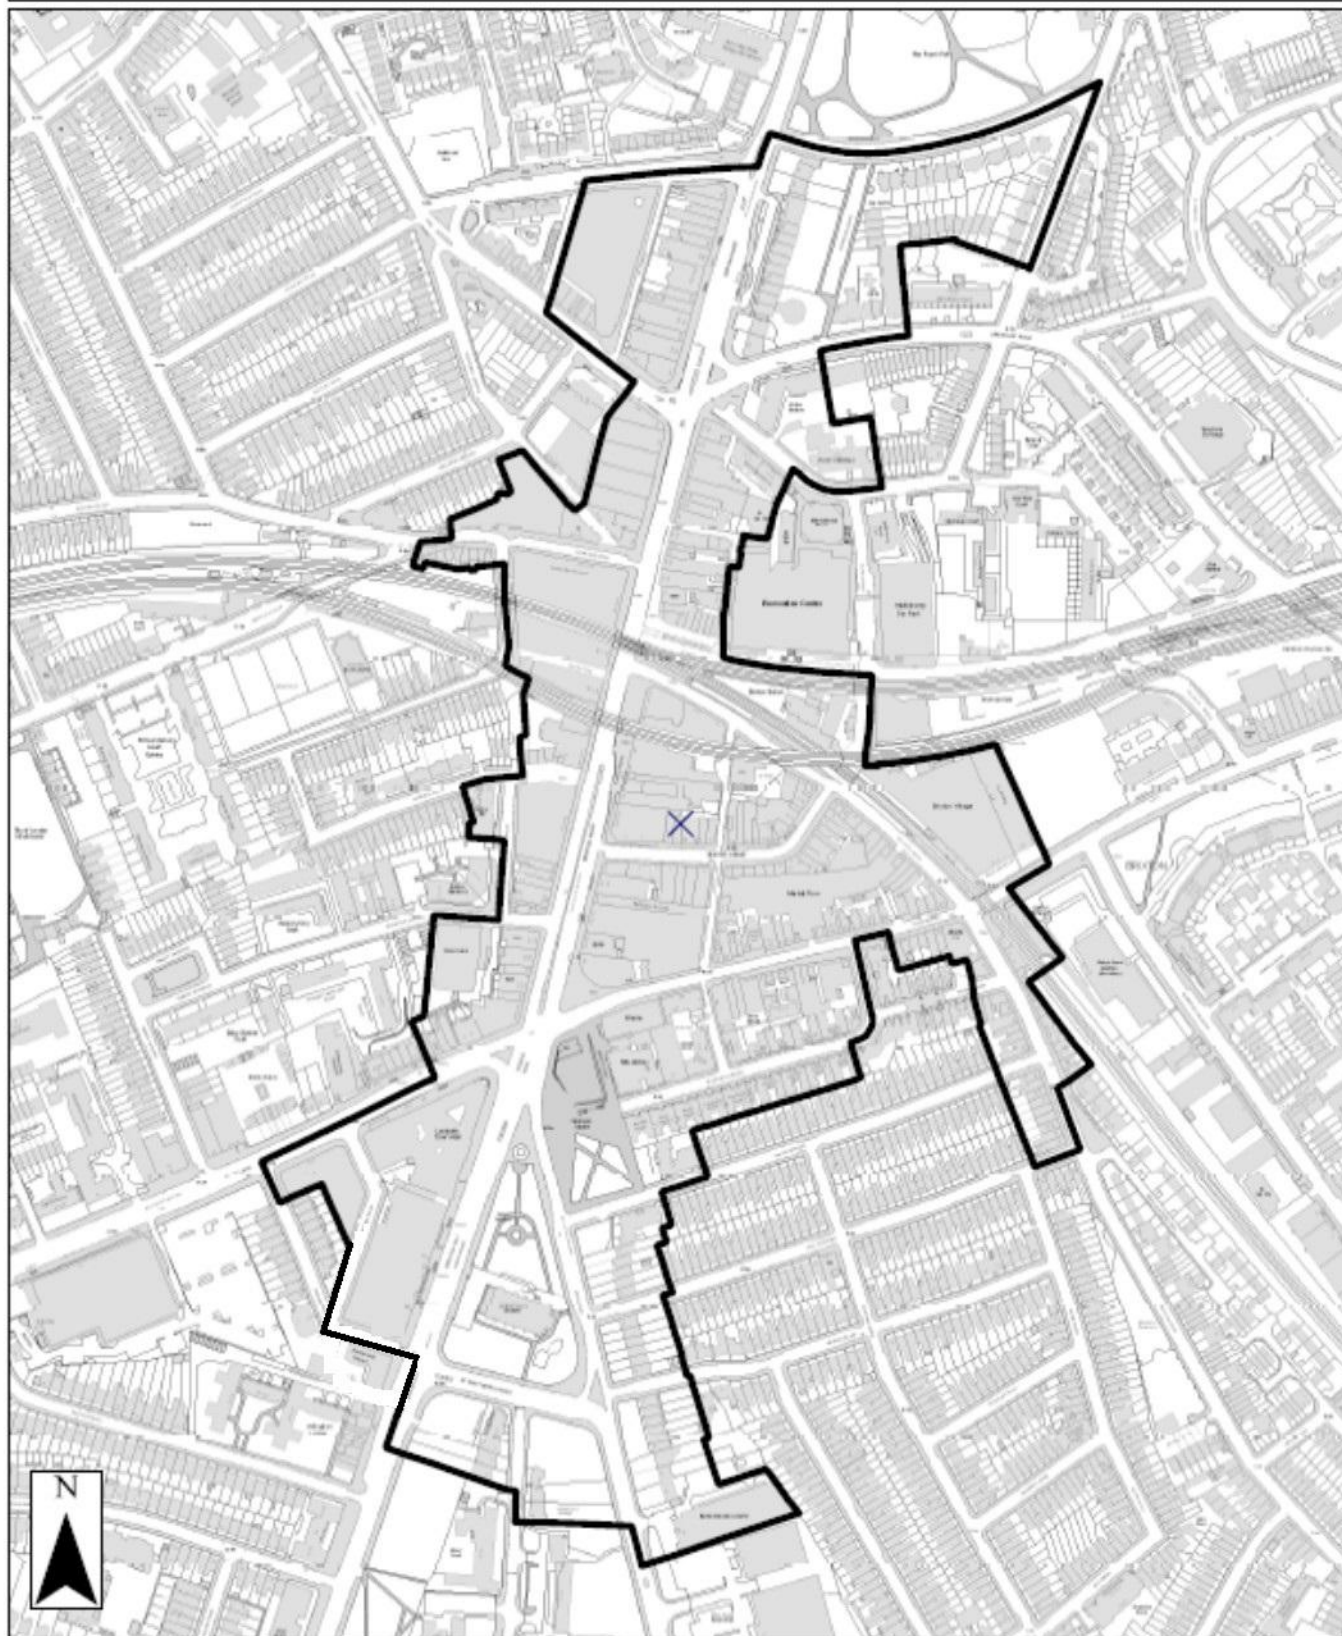

Brixton CA—Proposed Boundary

Conservation Areas in the London Borough of Lambeth Conservation Area 26: **Brixton**

0 85 170 340 Meters