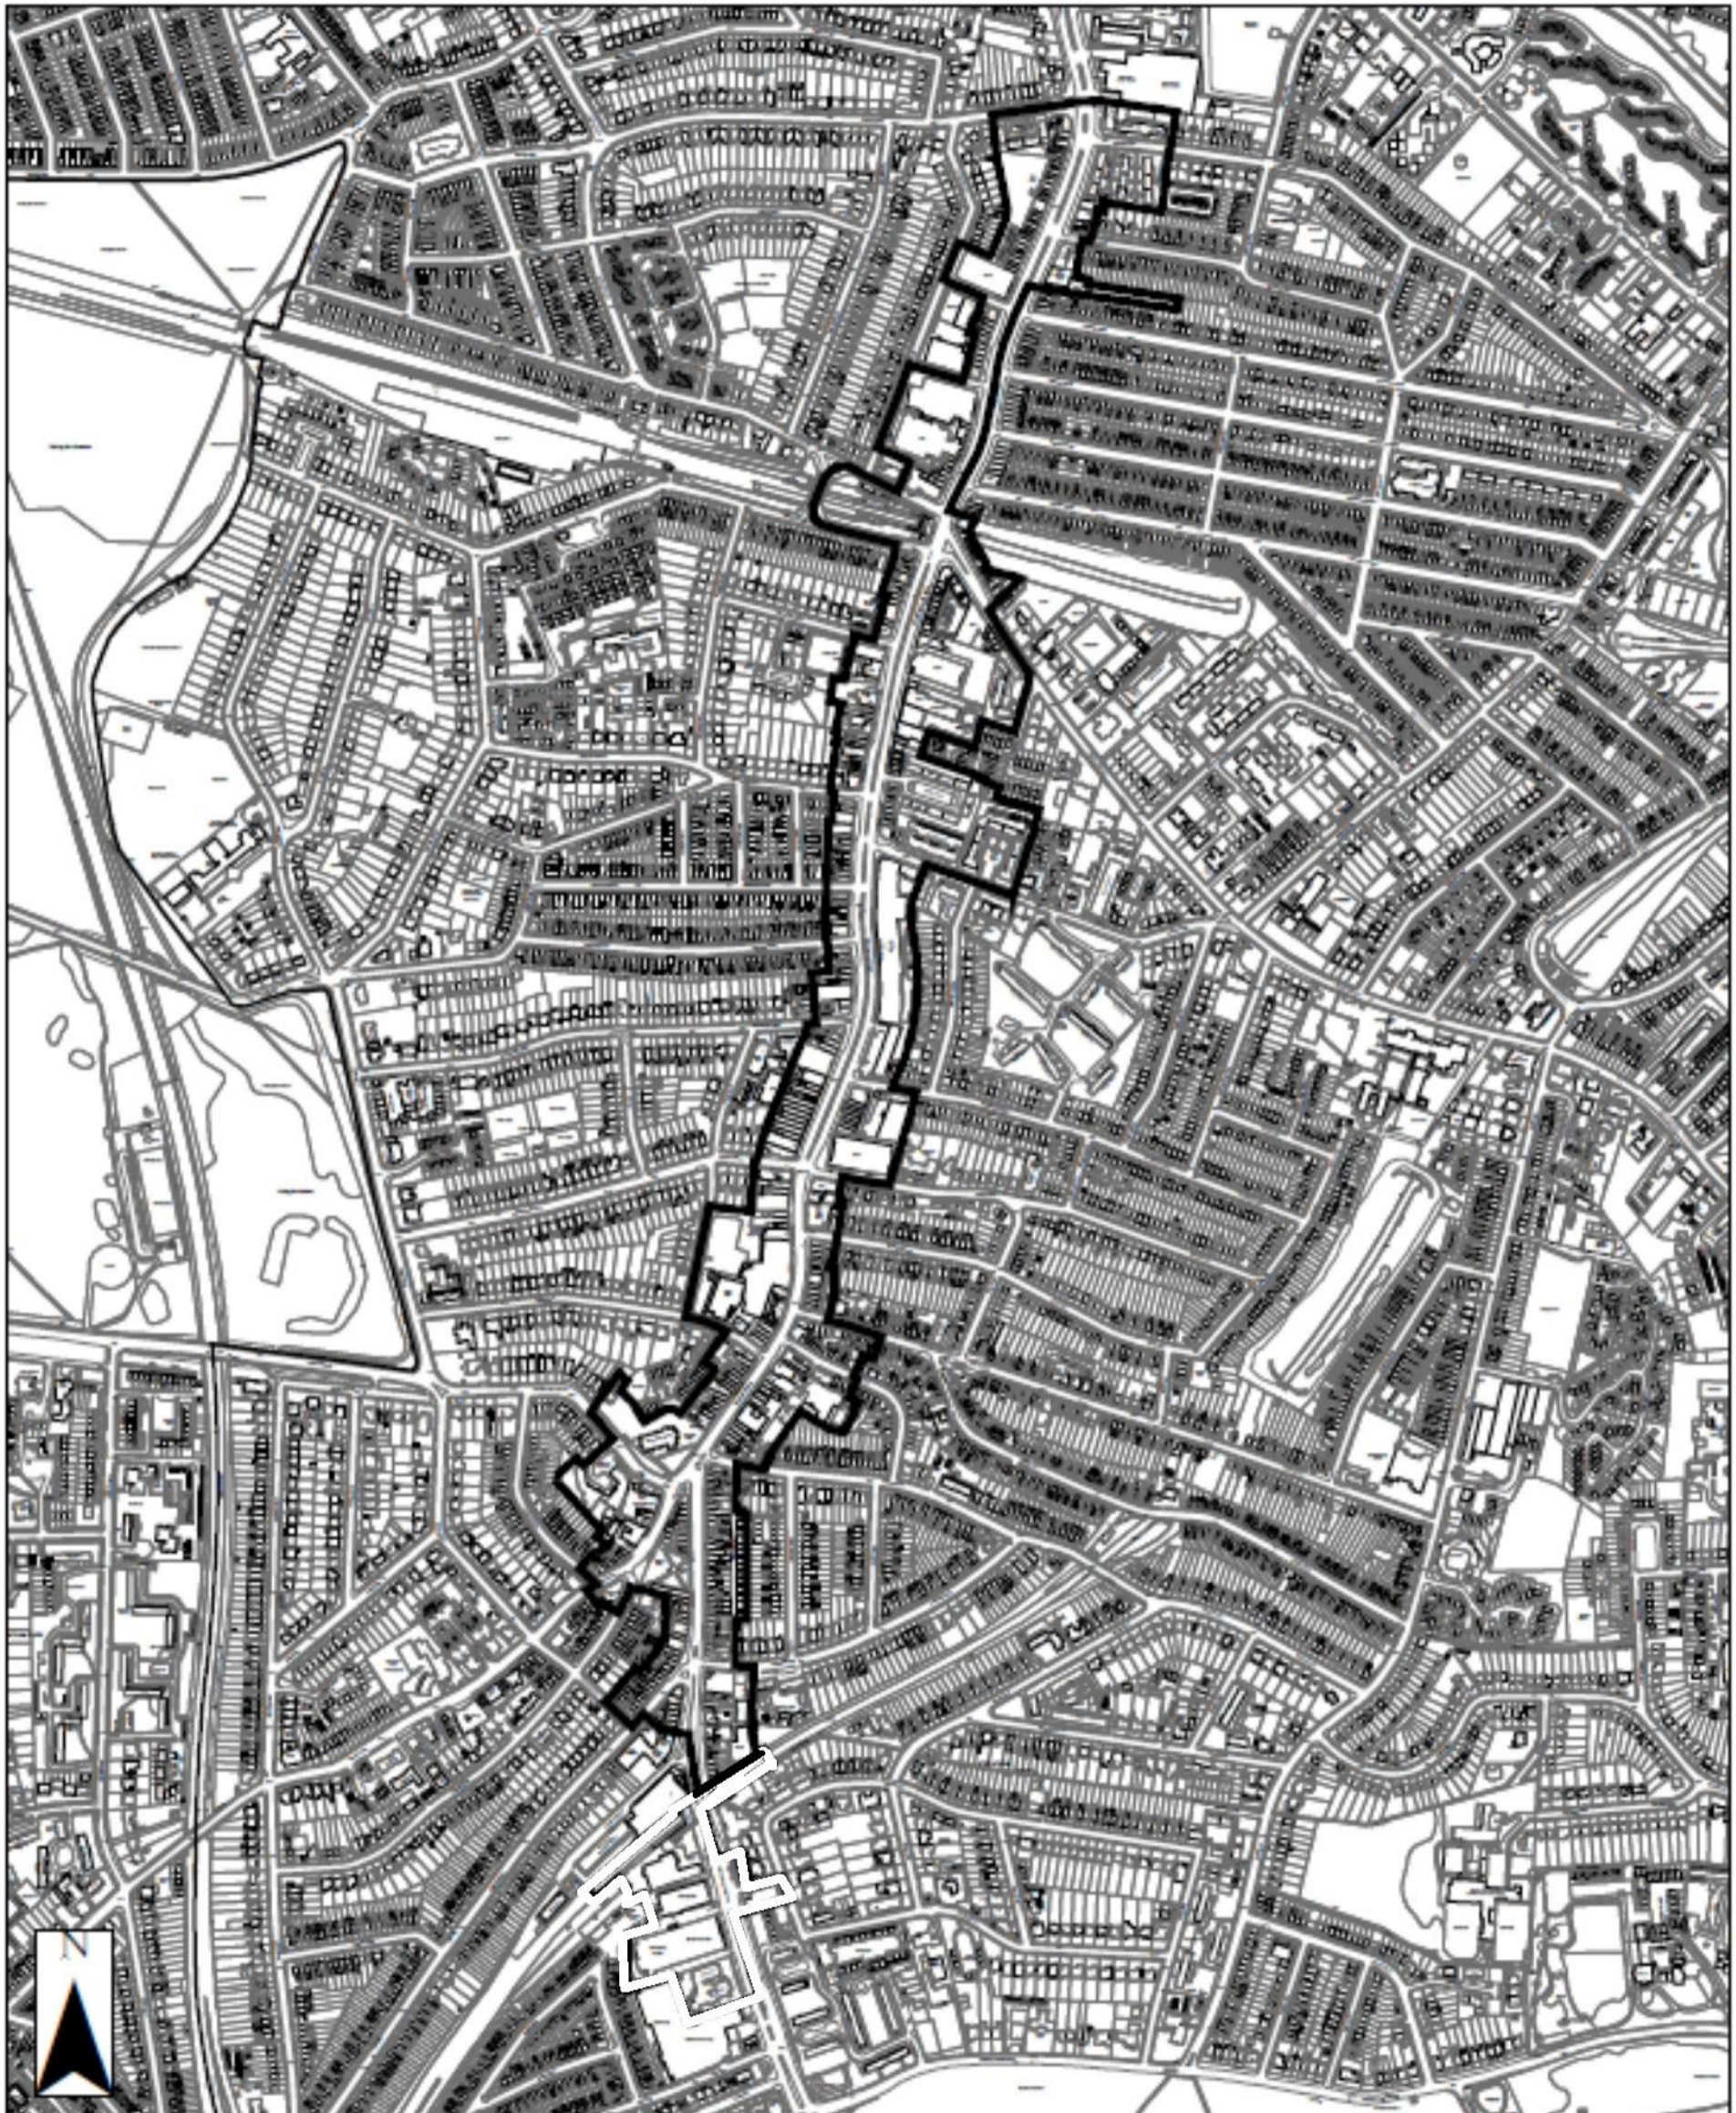

PROPOSED BOUNDARY

# CA 54 Streatham High Road & Streatham Hill

0 105 210 420 Meters

1:9,359

This map is based upon Ordnance Survey material with the permission of Ordnance Survey on behalf of the Controller of Her Majesty's Stationery Office. © Crown copyright. Unauthorised reproduction infringes Crown Copyright and may lead to prosecution or civil proceedings. LB Lambeth 100019538 2004.