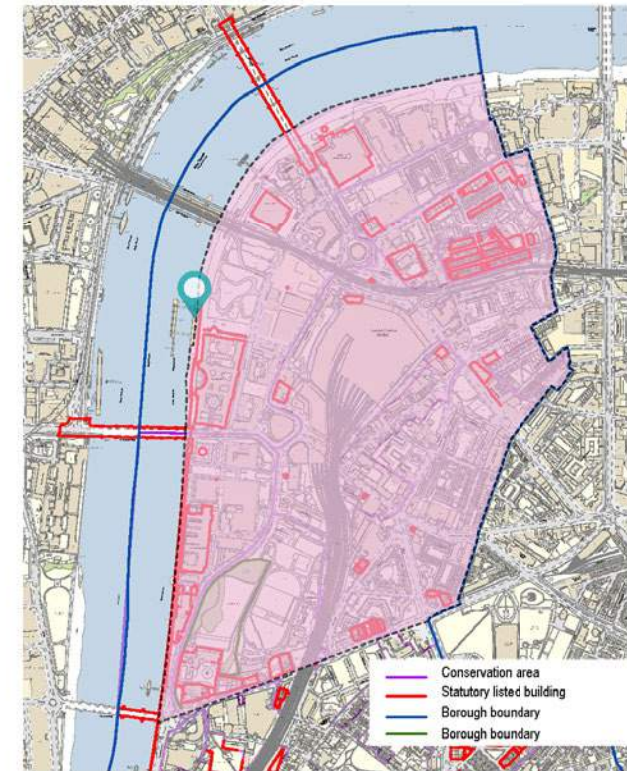

# 4 Roofscape Views - Q25 (e)

Roofscape view of over Waterloo

# Roofscape views (e)

## Views of Waterloo and north Lambeth from the London Eye

Viewing Place: London Eye

Viewing Location: London Eye passenger capsule

View: Panoramic view looking north over the South Bank

View: The roofscapes of Waterloo including County Hall

### Viewing Location

From the London Eye observation wheel in a passenger capsule.