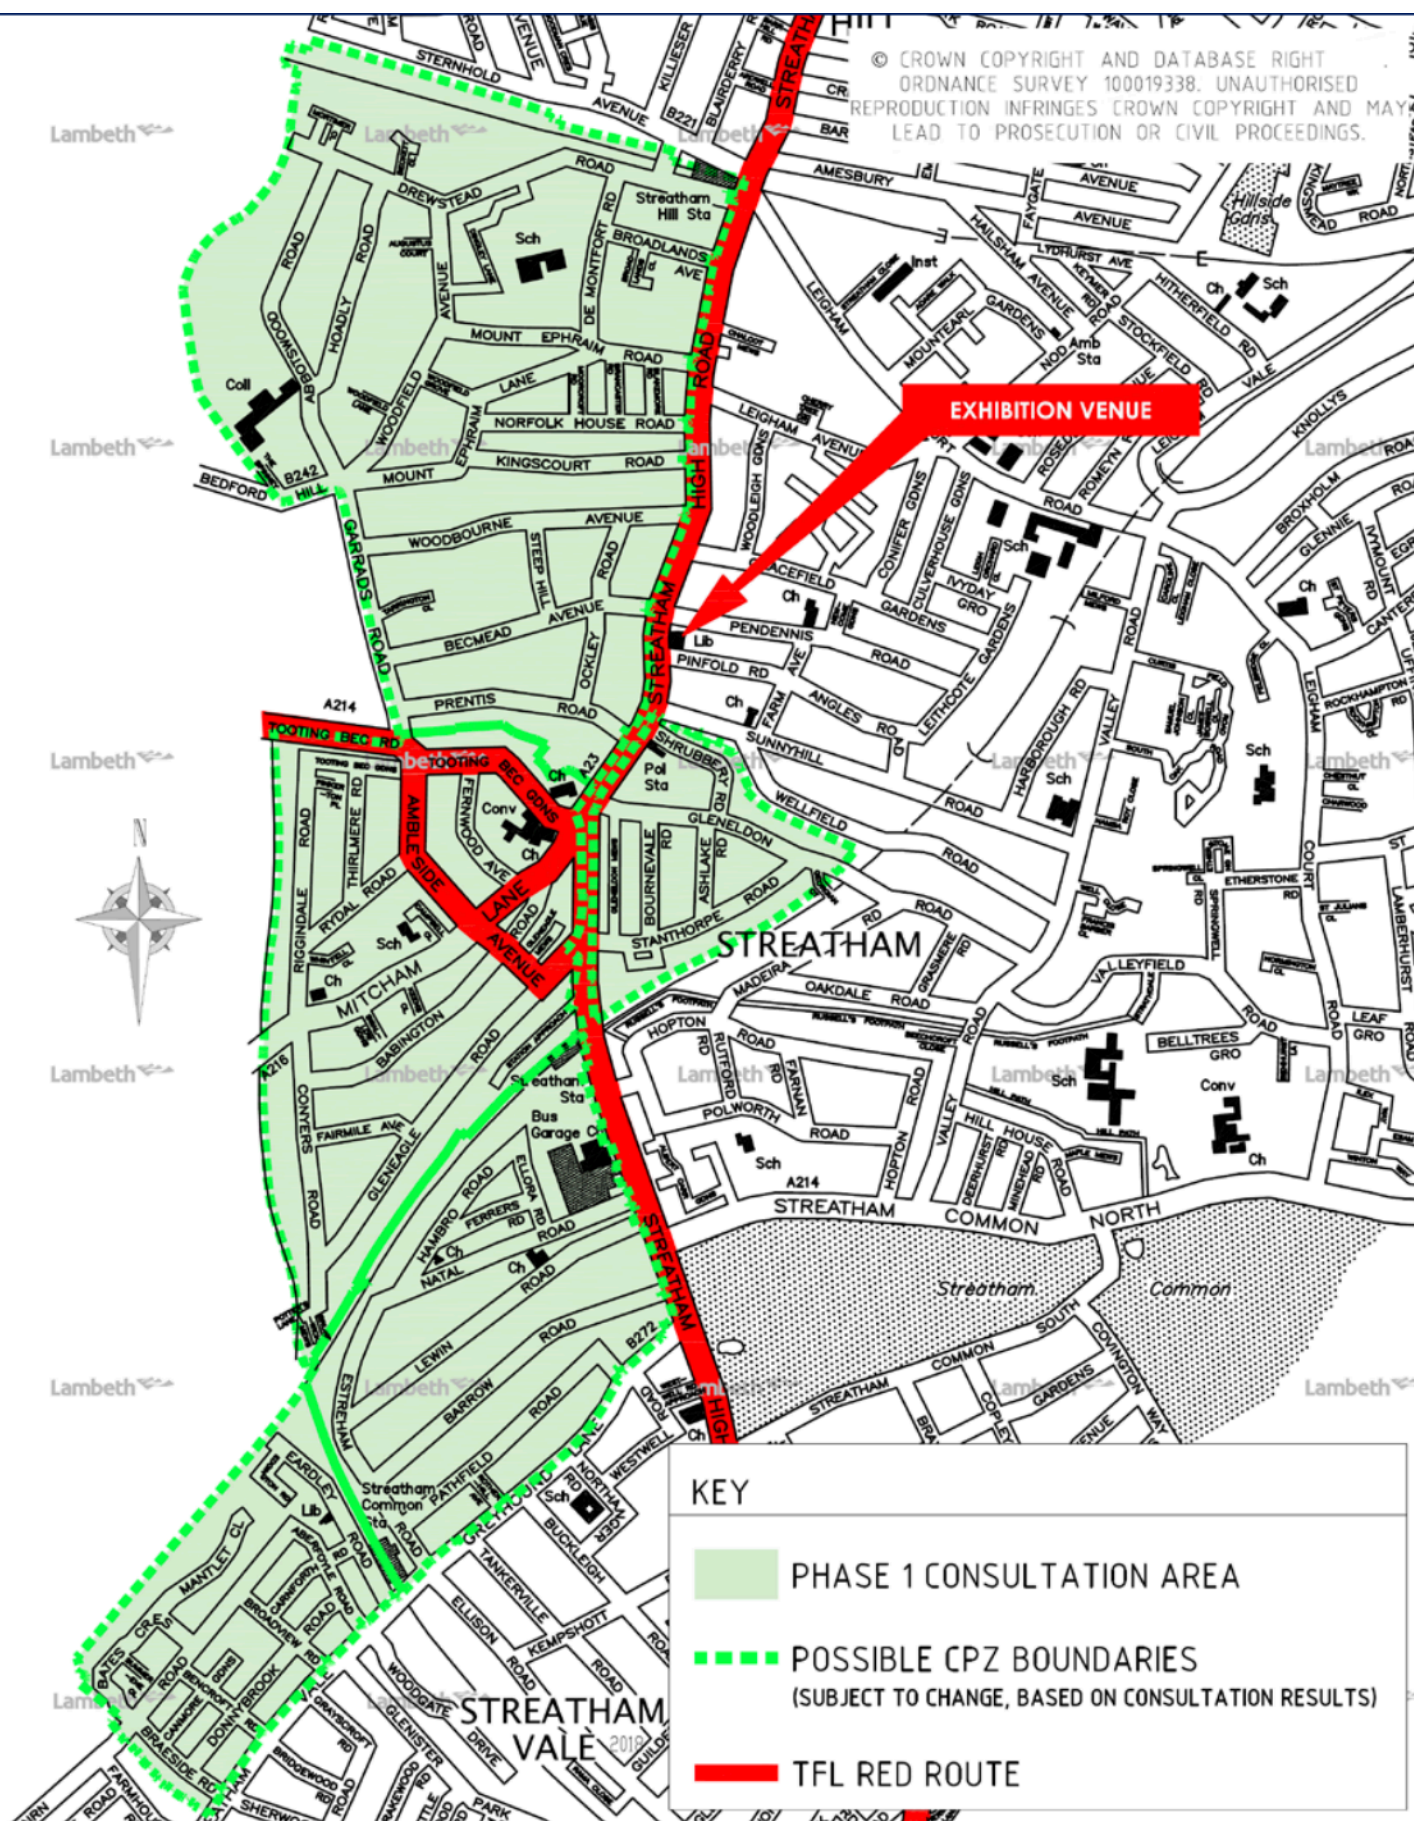

© CROWN COPYRIGHT AND DATABASE RIGHT
ORDNANCE SURVEY 100019338. UNAUTHORISED
REPRODUCTION INFRINGES CROWN COPYRIGHT AND MAY
LEAD TO PROSECUTION OR CIVIL PROCEEDINGS.

EXHIBITION VENUE

KEY

-  PHASE 1 CONSULTATION AREA
-  POSSIBLE CPZ BOUNDARIES
(SUBJECT TO CHANGE, BASED ON CONSULTATION RESULTS)
-  TFL RED ROUTE