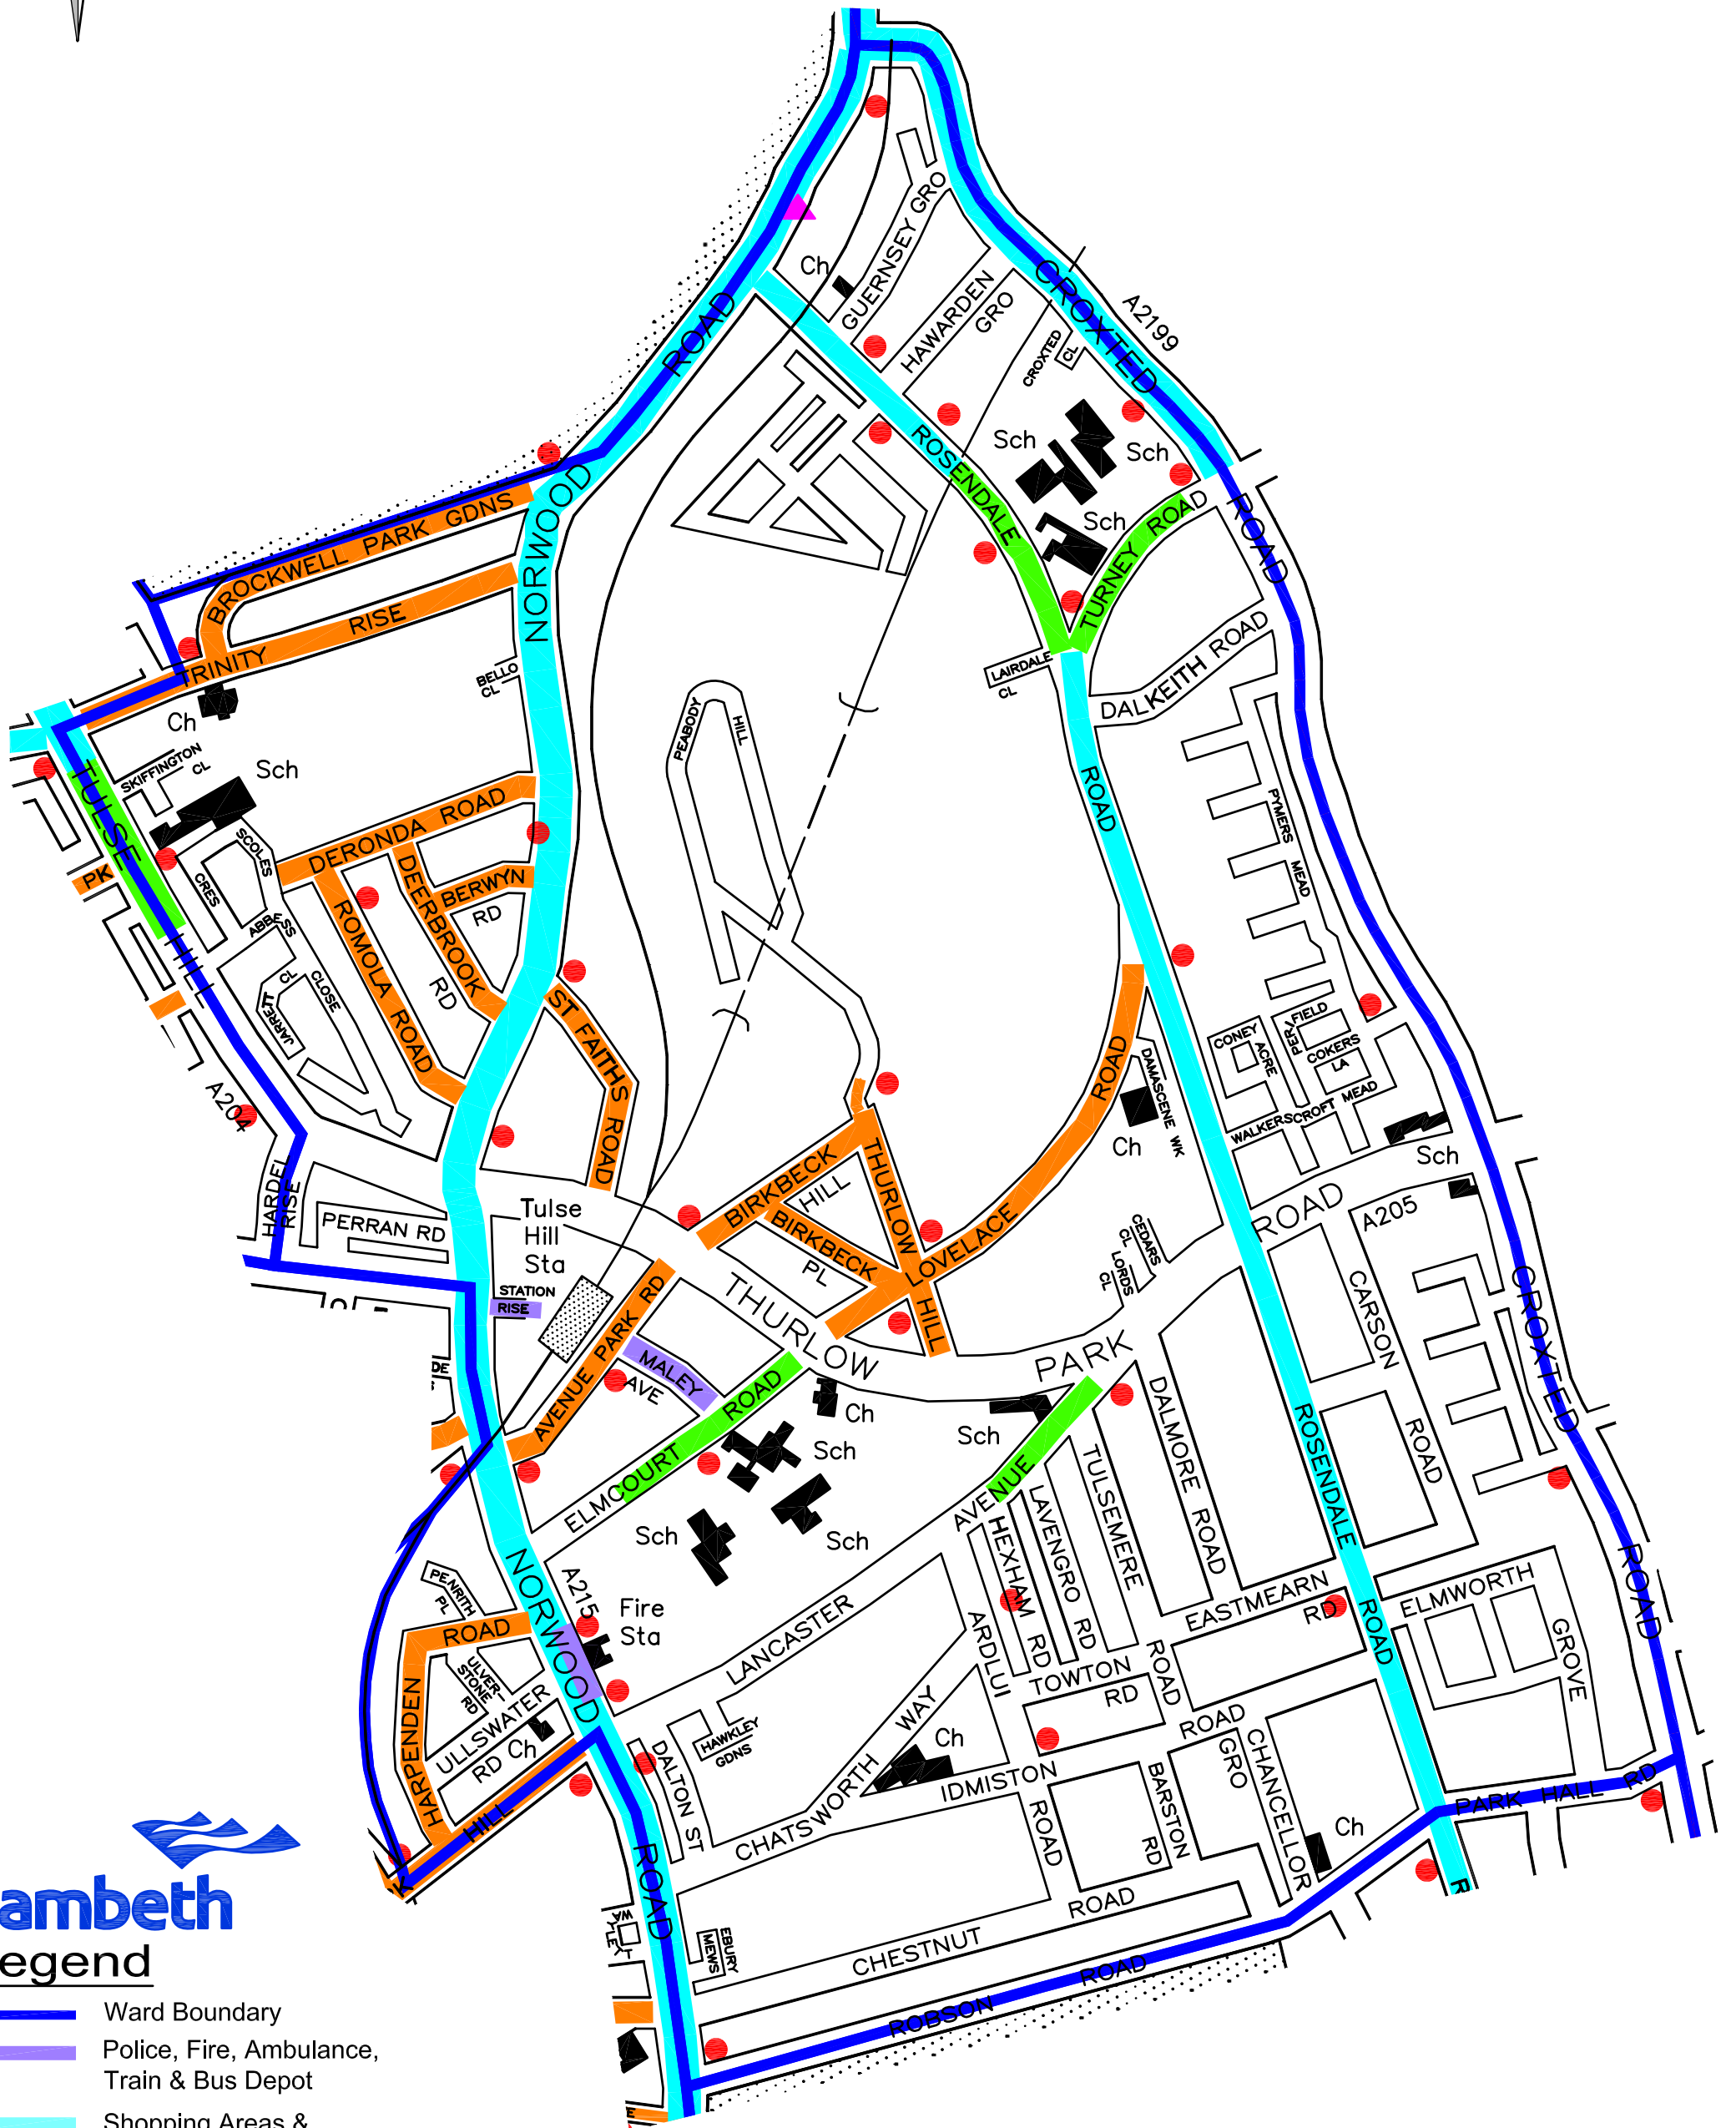

BISHOPS

Lambeth Legend

-  Ward Boundary
-  Police, Fire, Ambulance, Train & Bus Depot
-  Shopping Areas & Heavy Pedestrianised Schools
-  Schools
-  Steep Hills
-  Salt Bin Location
-  Sheltered Housing Location

TULSE HILL

Legend

- █ Ward Boundary
- █ Police, Fire, Ambulance, Train & Bus Depot
- █ Shopping Areas & Heavy Pedestrianised
- █ Schools
- █ Steep Hills
- Salt Bin Location
- ▲ Sheltered Housing Location

THURLLOW PARK

Lambeth Legend

-  Ward Boundary
-  Police, Fire, Ambulance, Train & Bus Depot
-  Shopping Areas & Heavy Pedestrianised
-  Schools
-  Steep Hills
-  Salt Bin Location
-  Sheltered Housing Location

THORNTON

Lambeth Legend

-  Ward Boundary
-  Police, Fire, Ambulance, Train & Bus Depot
-  Shopping Areas & Heavy Pedestrianised
-  Schools
-  Steep Hills
-  Salt Bin Location
-  Sheltered Housing Location