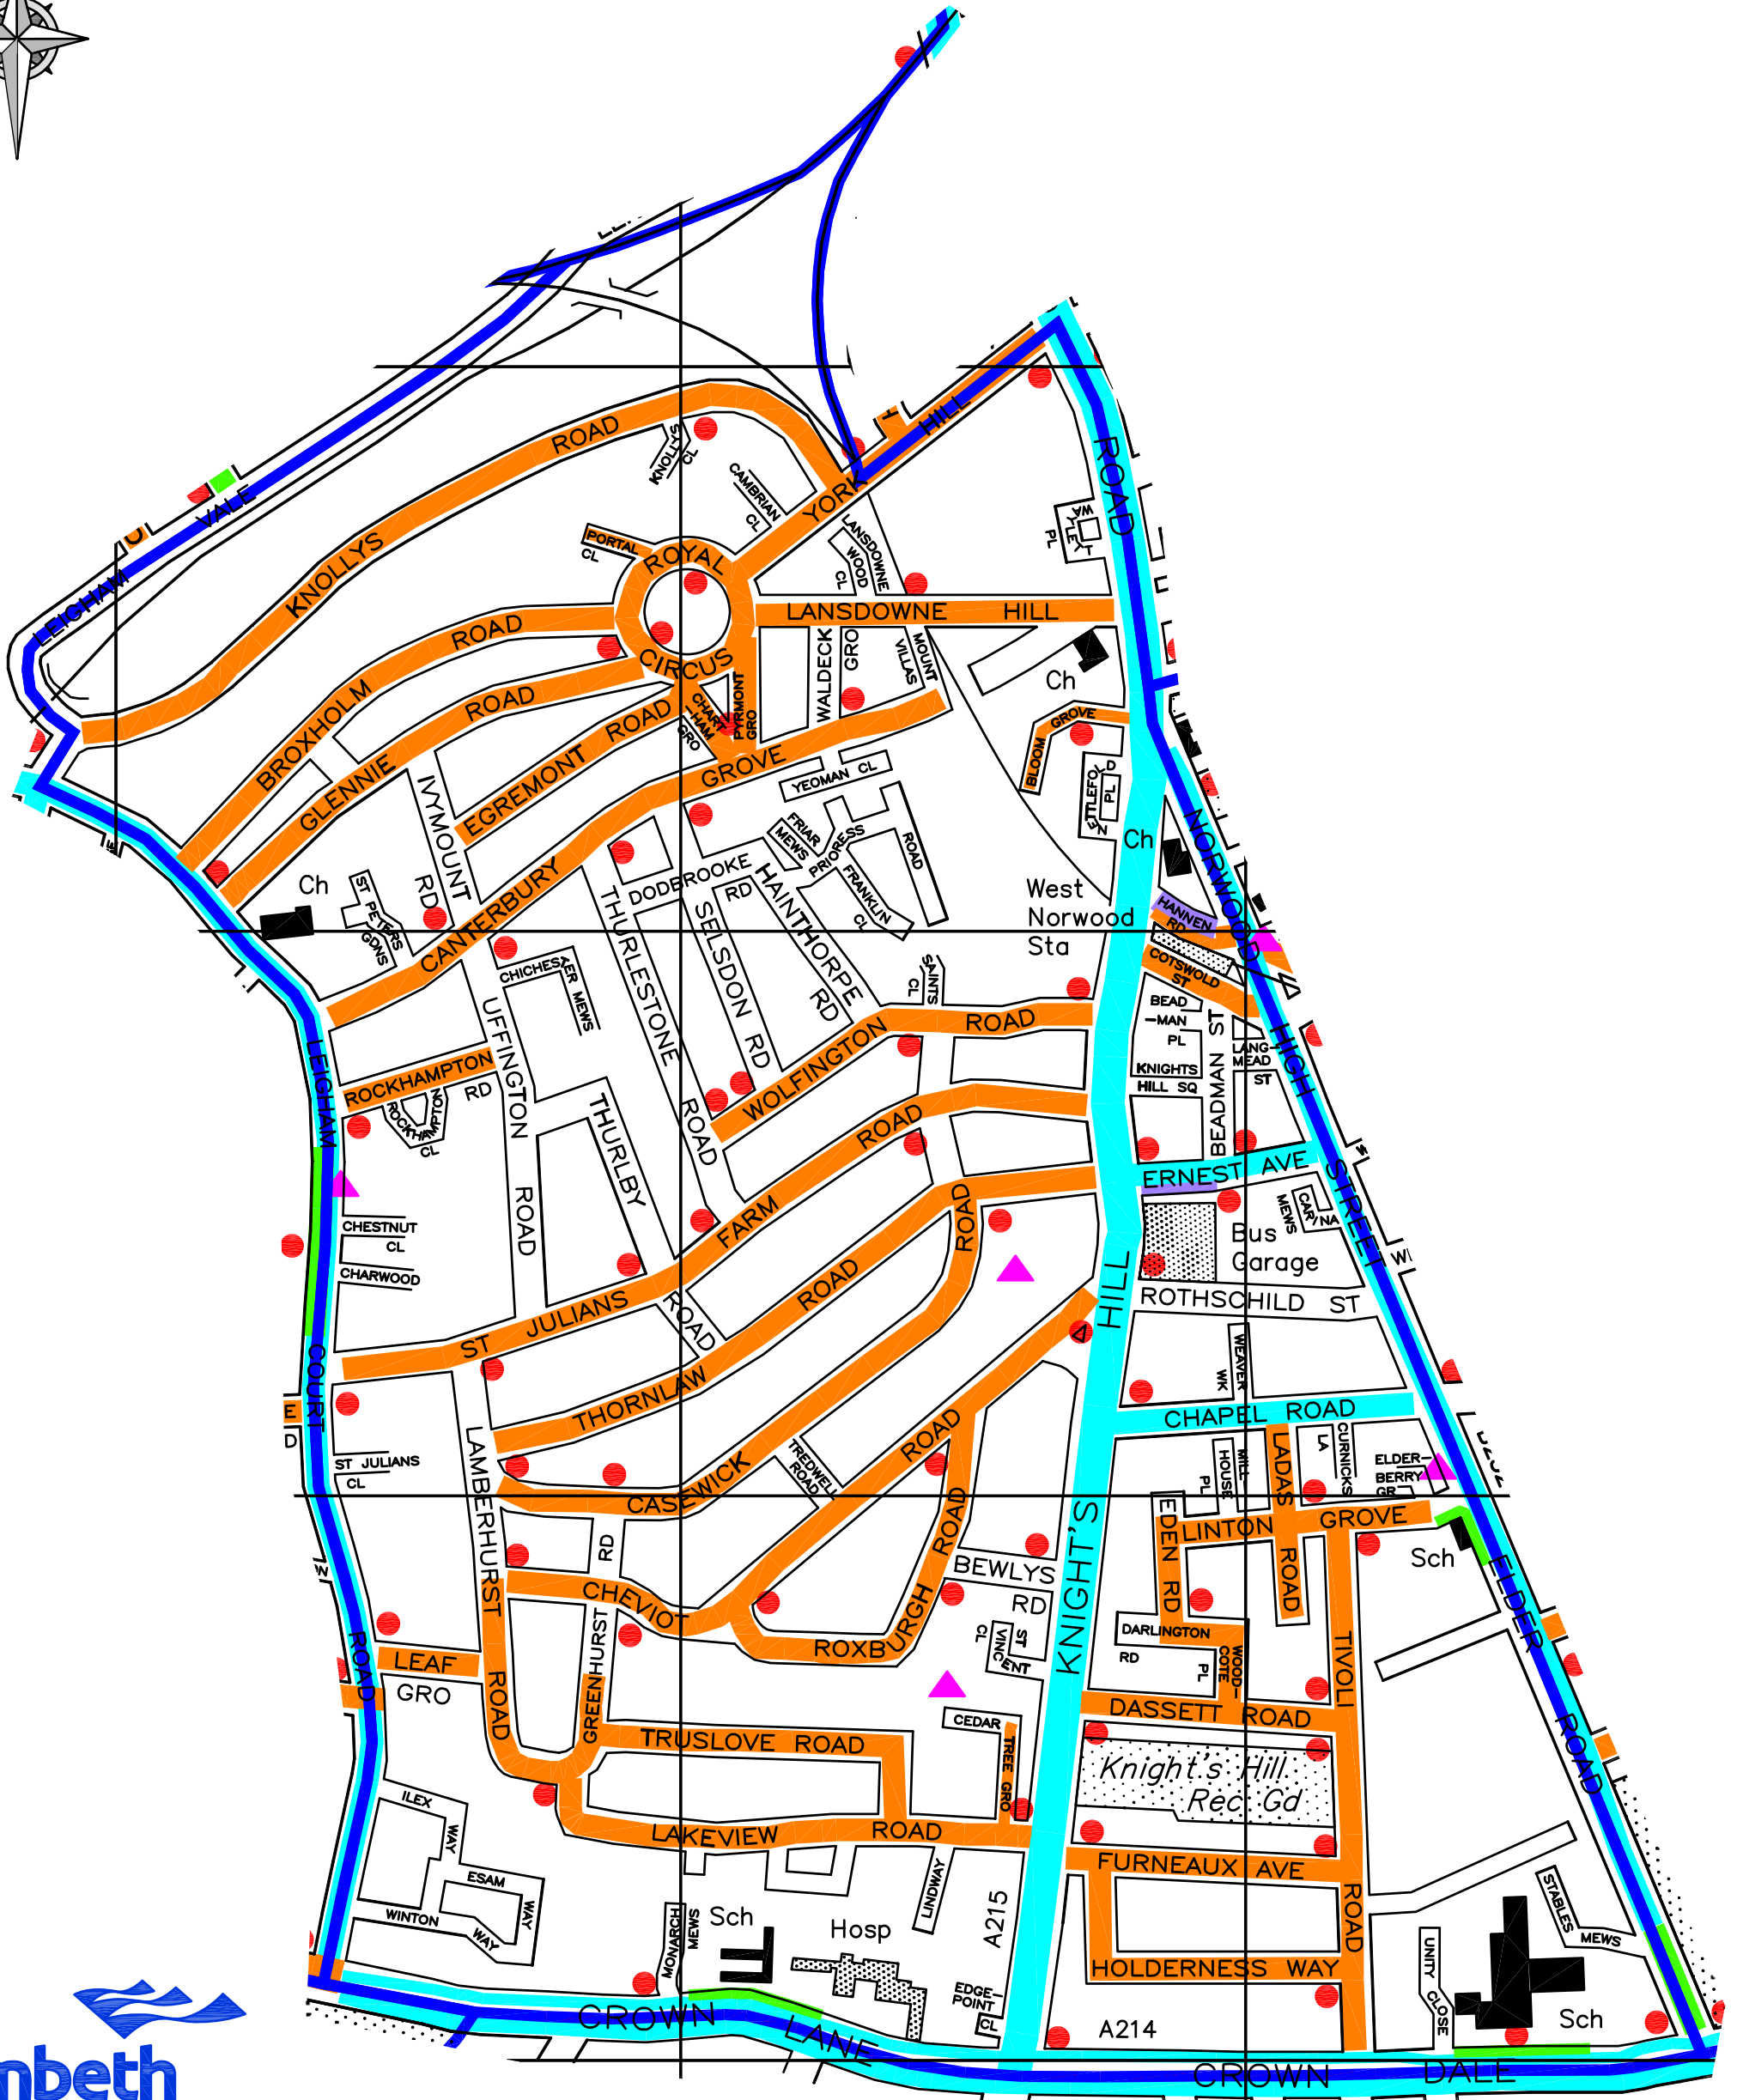

KNIGHTS HILL

Lambeth Legend

- Ward Boundary
- Police, Fire, Ambulance, Train & Bus Depot
- Shopping Areas & Heavy Pedestrianised
- Schools
- Steep Hills
- Salt Bin Location
- ▲ Sheltered Housing Location