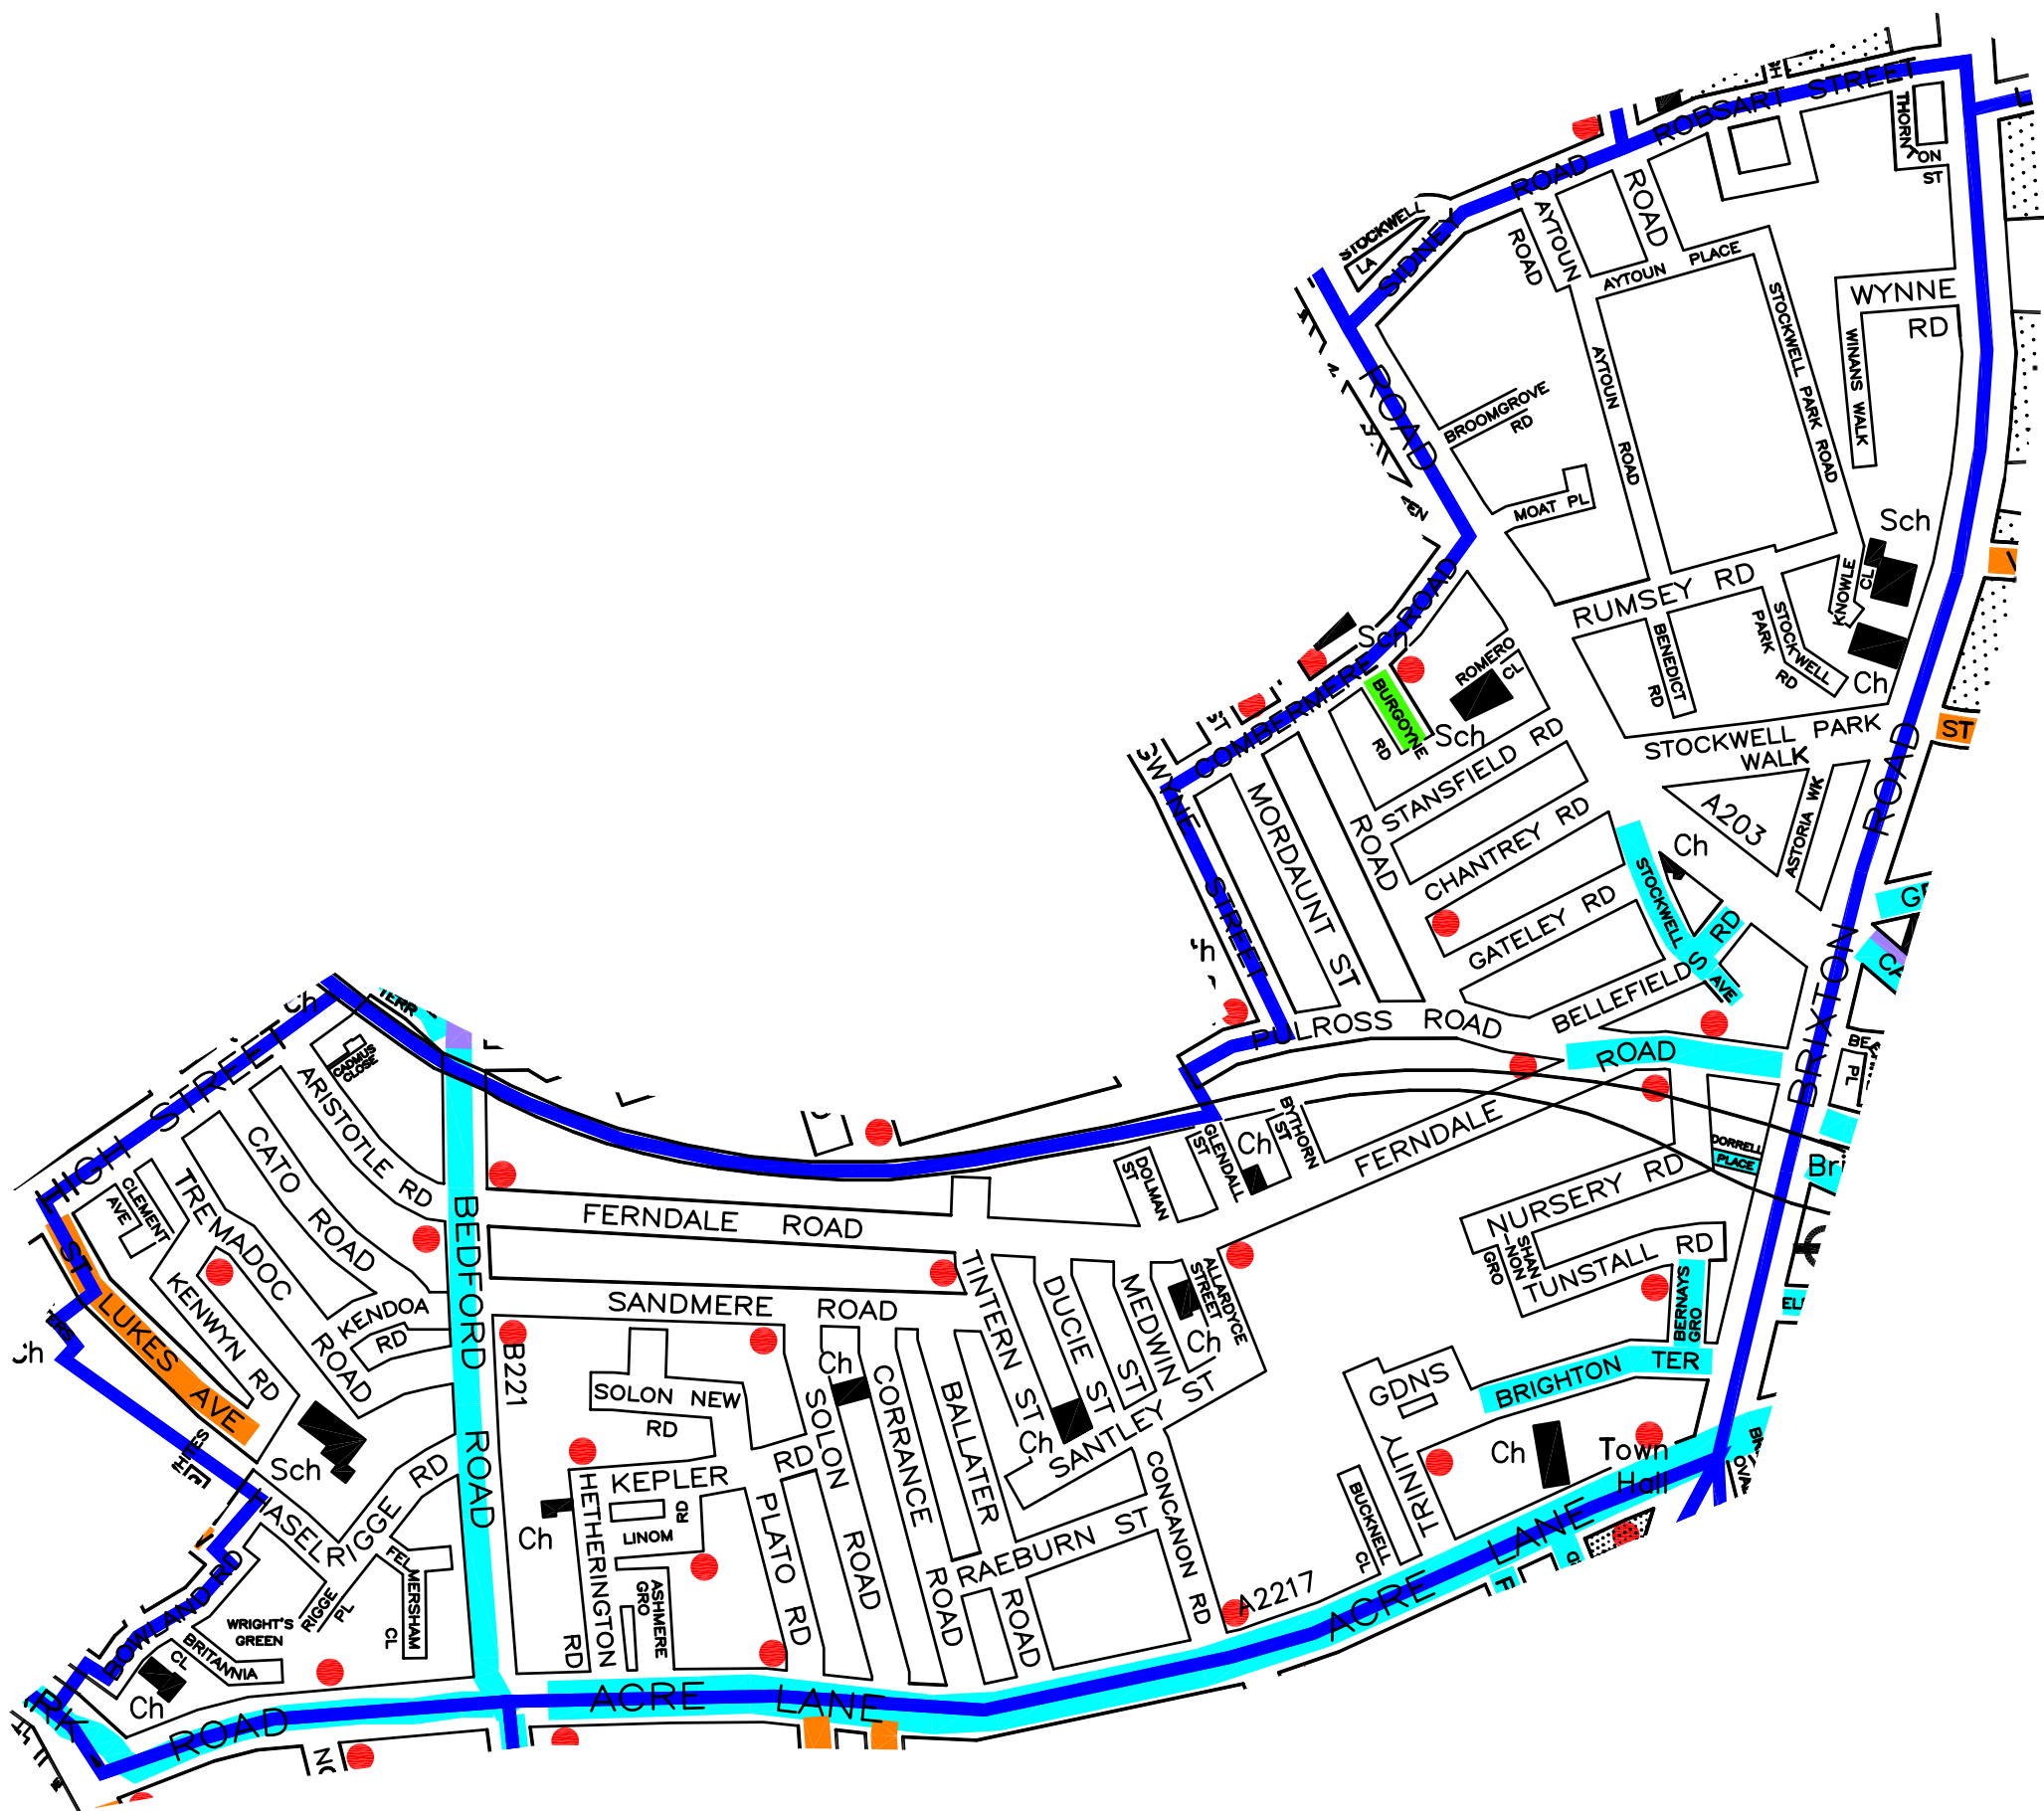

FERNDALE

Lambeth

Legend

- Ward Boundary
- Police, Fire, Ambulance, Train & Bus Depot
- Shopping Areas & Heavy Pedestrianised
- Schools
- Steep Hills
- Salt Bin Location
- Sheltered Housing Location