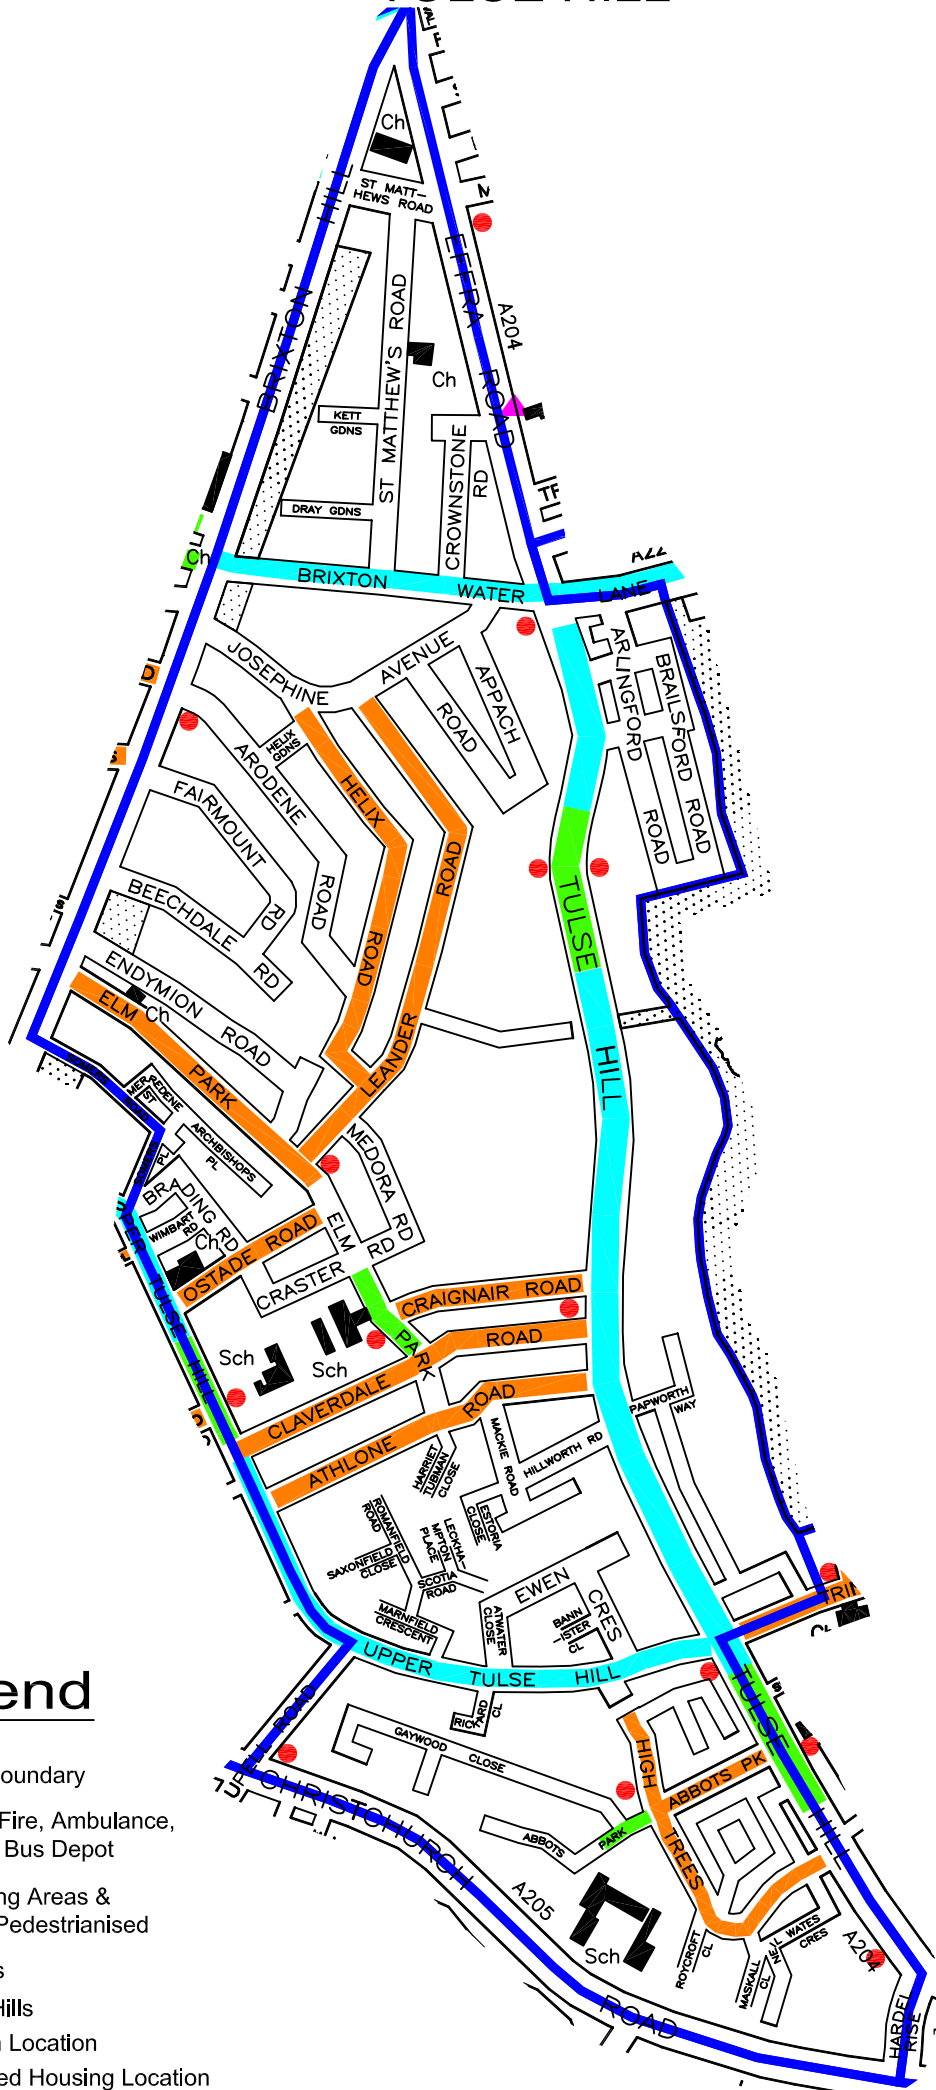

BISHOPS

Lambeth Legend

-  Ward Boundary
-  Police, Fire, Ambulance, Train & Bus Depot
-  Shopping Areas & Heavy Pedestrianised Schools
-  Schools
-  Steep Hills
-  Salt Bin Location
-  Sheltered Housing Location

TULSE HILL

Legend

- █ Ward Boundary
- █ Police, Fire, Ambulance, Train & Bus Depot
- █ Shopping Areas & Heavy Pedestrianised
- █ Schools
- █ Steep Hills
- Salt Bin Location
- ▲ Sheltered Housing Location

THURLLOW PARK

Lambeth Legend

-  Ward Boundary
-  Police, Fire, Ambulance, Train & Bus Depot
-  Shopping Areas & Heavy Pedestrianised
-  Schools
-  Steep Hills
-  Salt Bin Location
-  Sheltered Housing Location