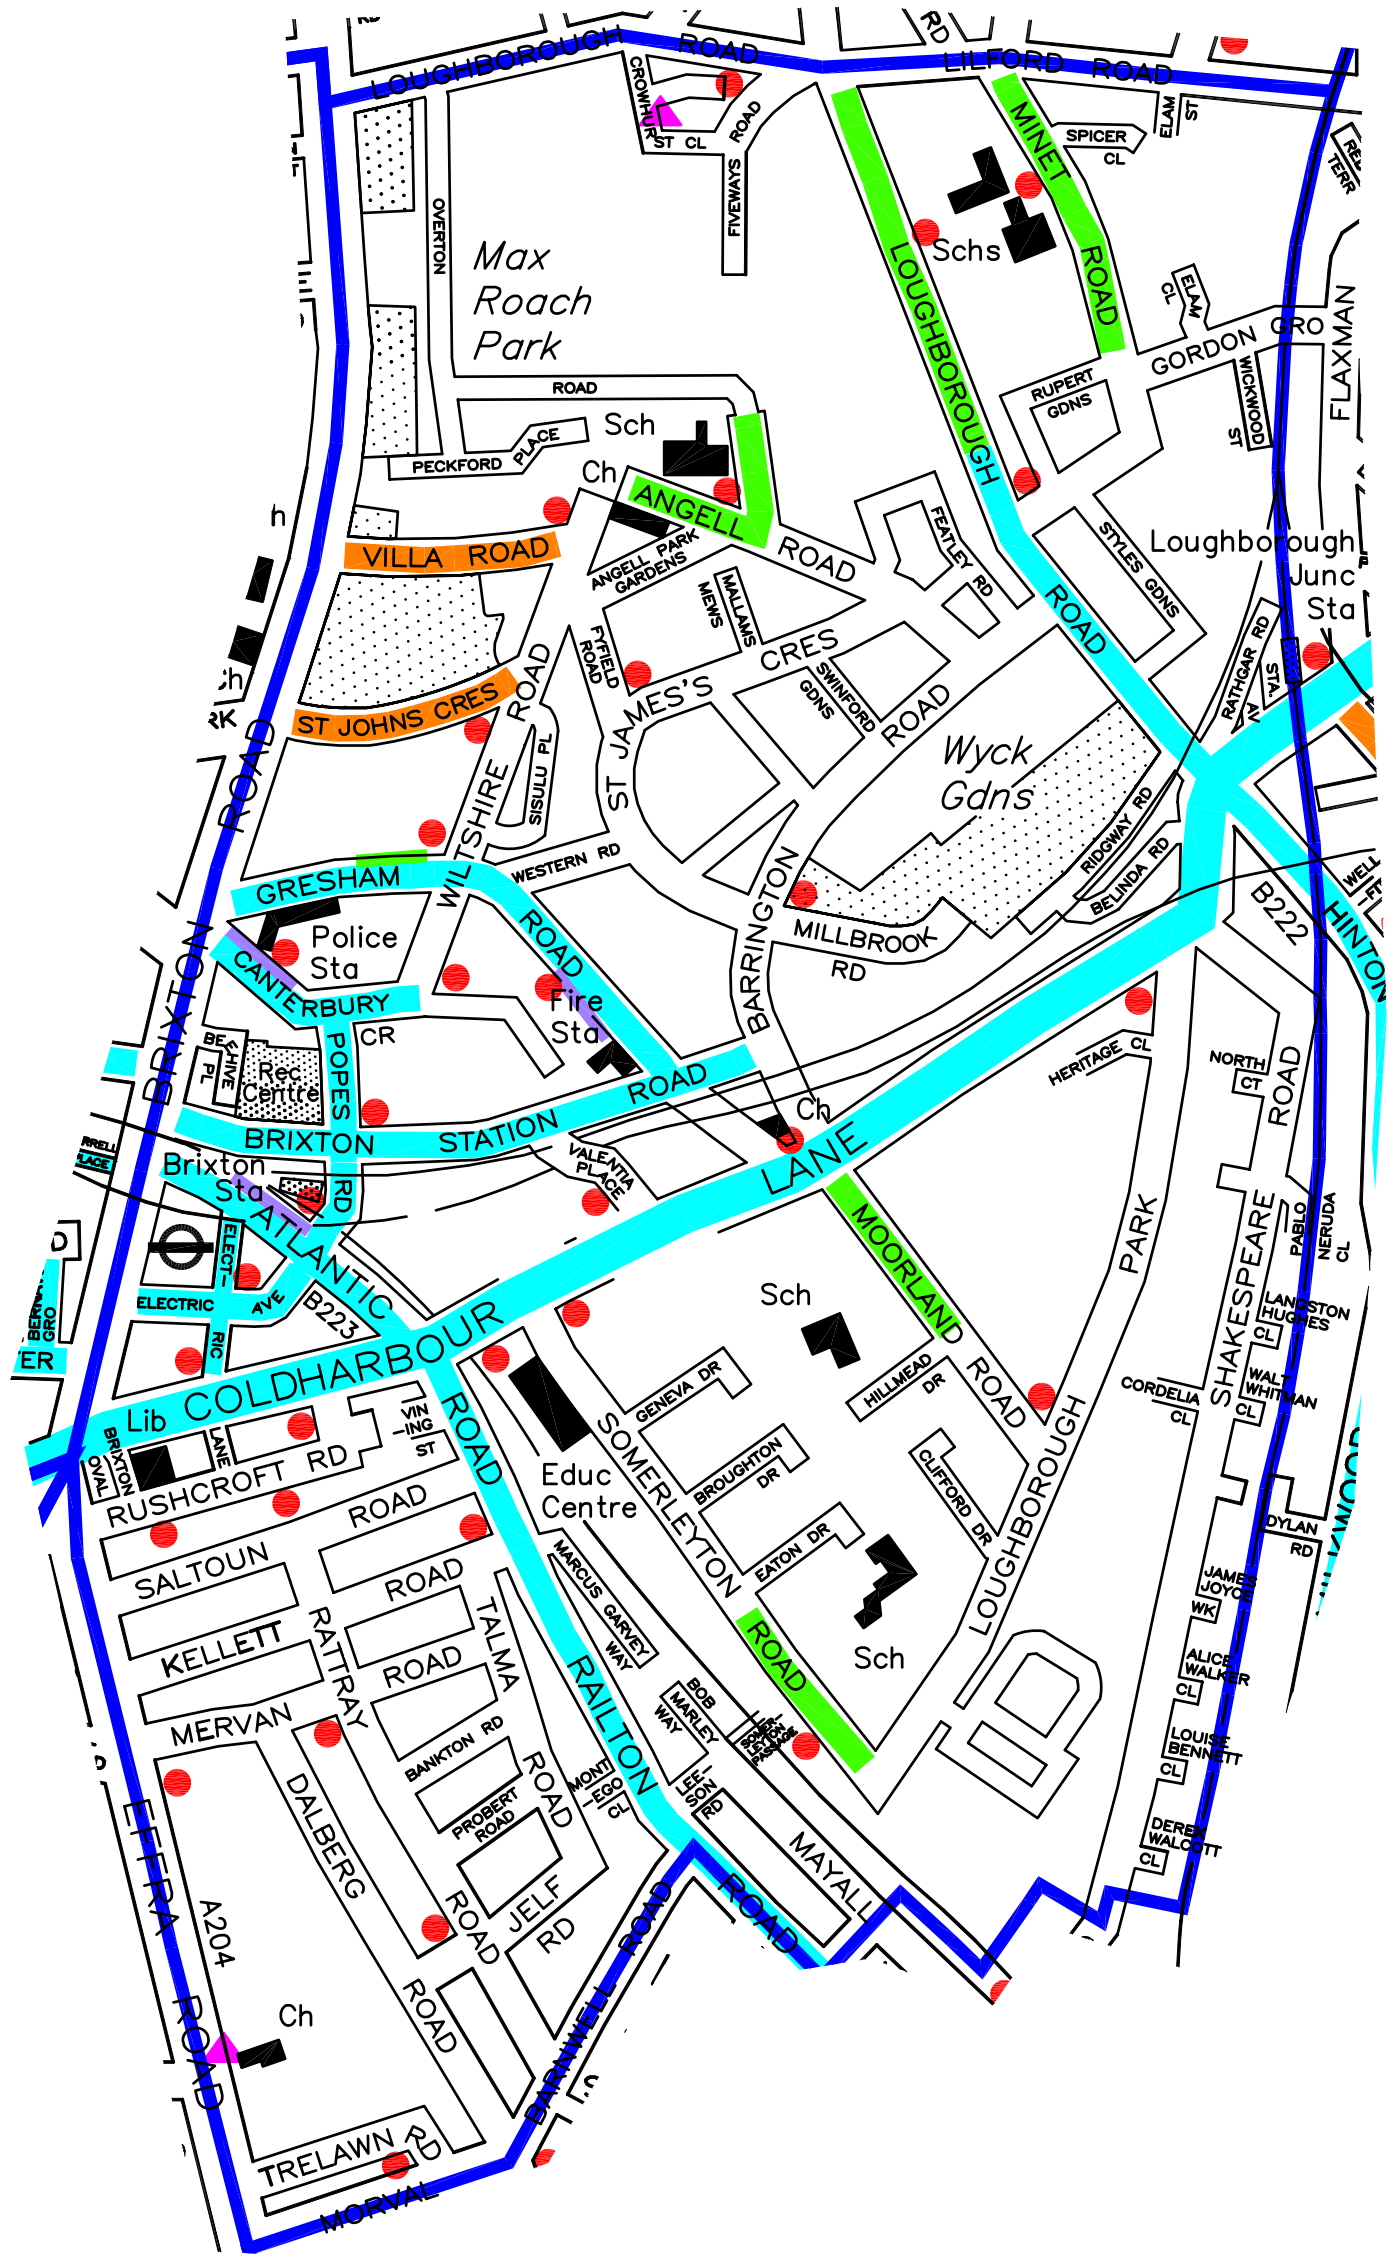

COLDHARBOUR

- Ward Boundary
- Police, Fire, Ambulance, Train & Bus Depot
- Shopping Areas & Heavy Pedestrianised
- Schools
- Steep Hills
- Salt Bin Location
- Sheltered Housing Location