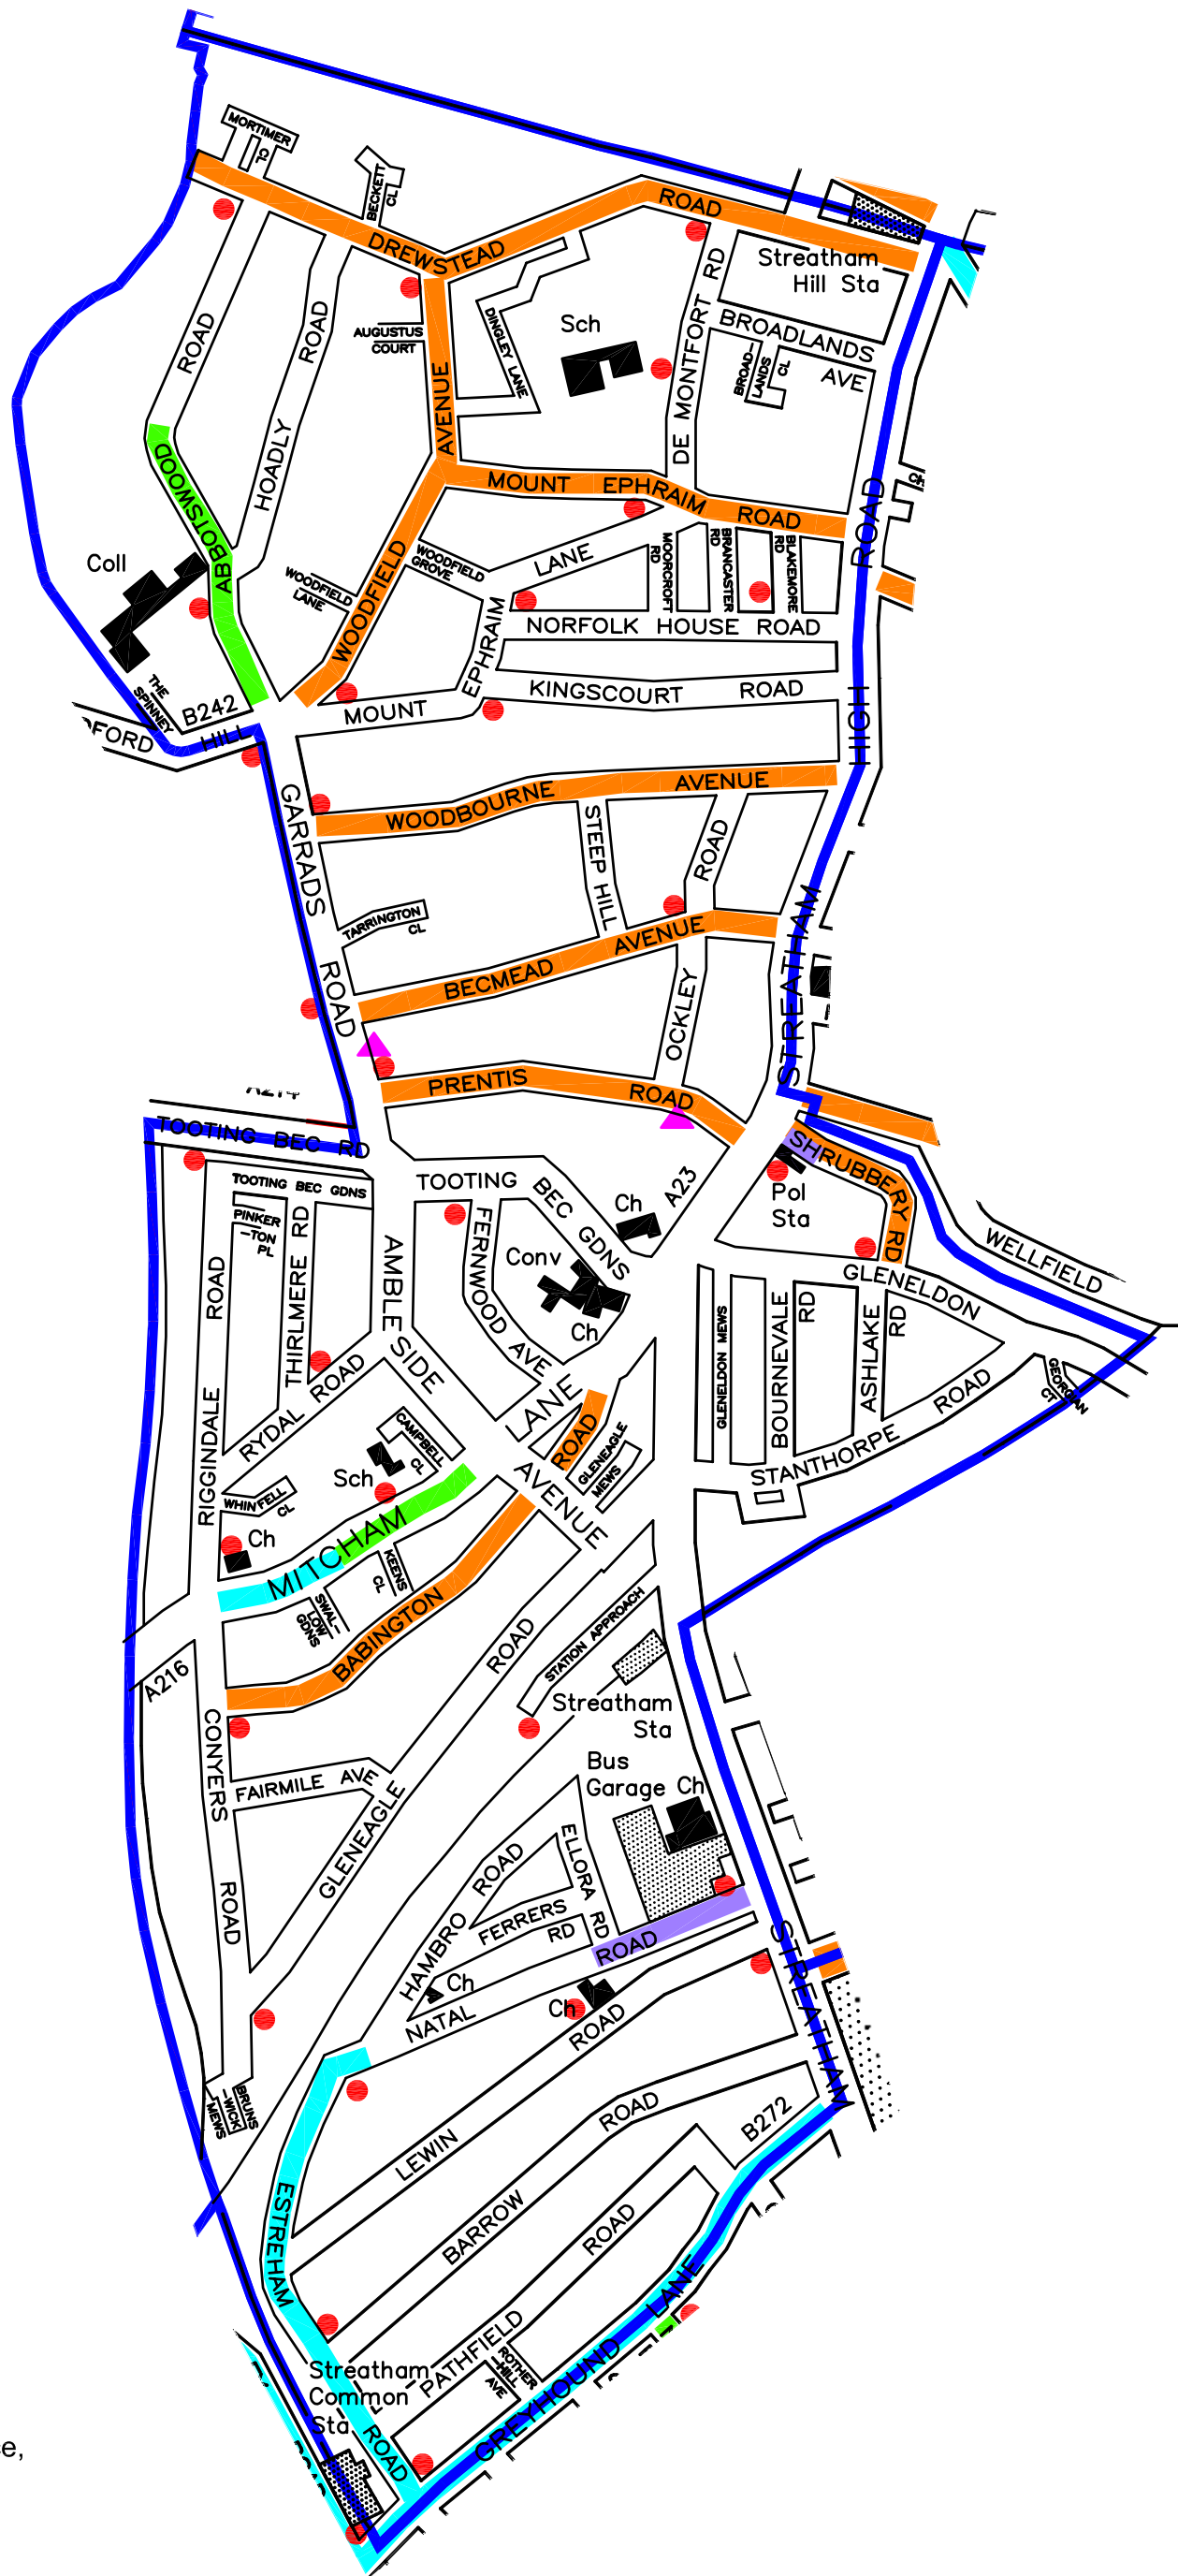

ST. LEONARDS

Lambeth Legend

- Ward Boundary
- Police, Fire, Ambulance, Train & Bus Depot
- Shopping Areas & Heavy Pedestrianised
- Schools
- Steep Hills
- Salt Bin Location
- Sheltered Housing Location