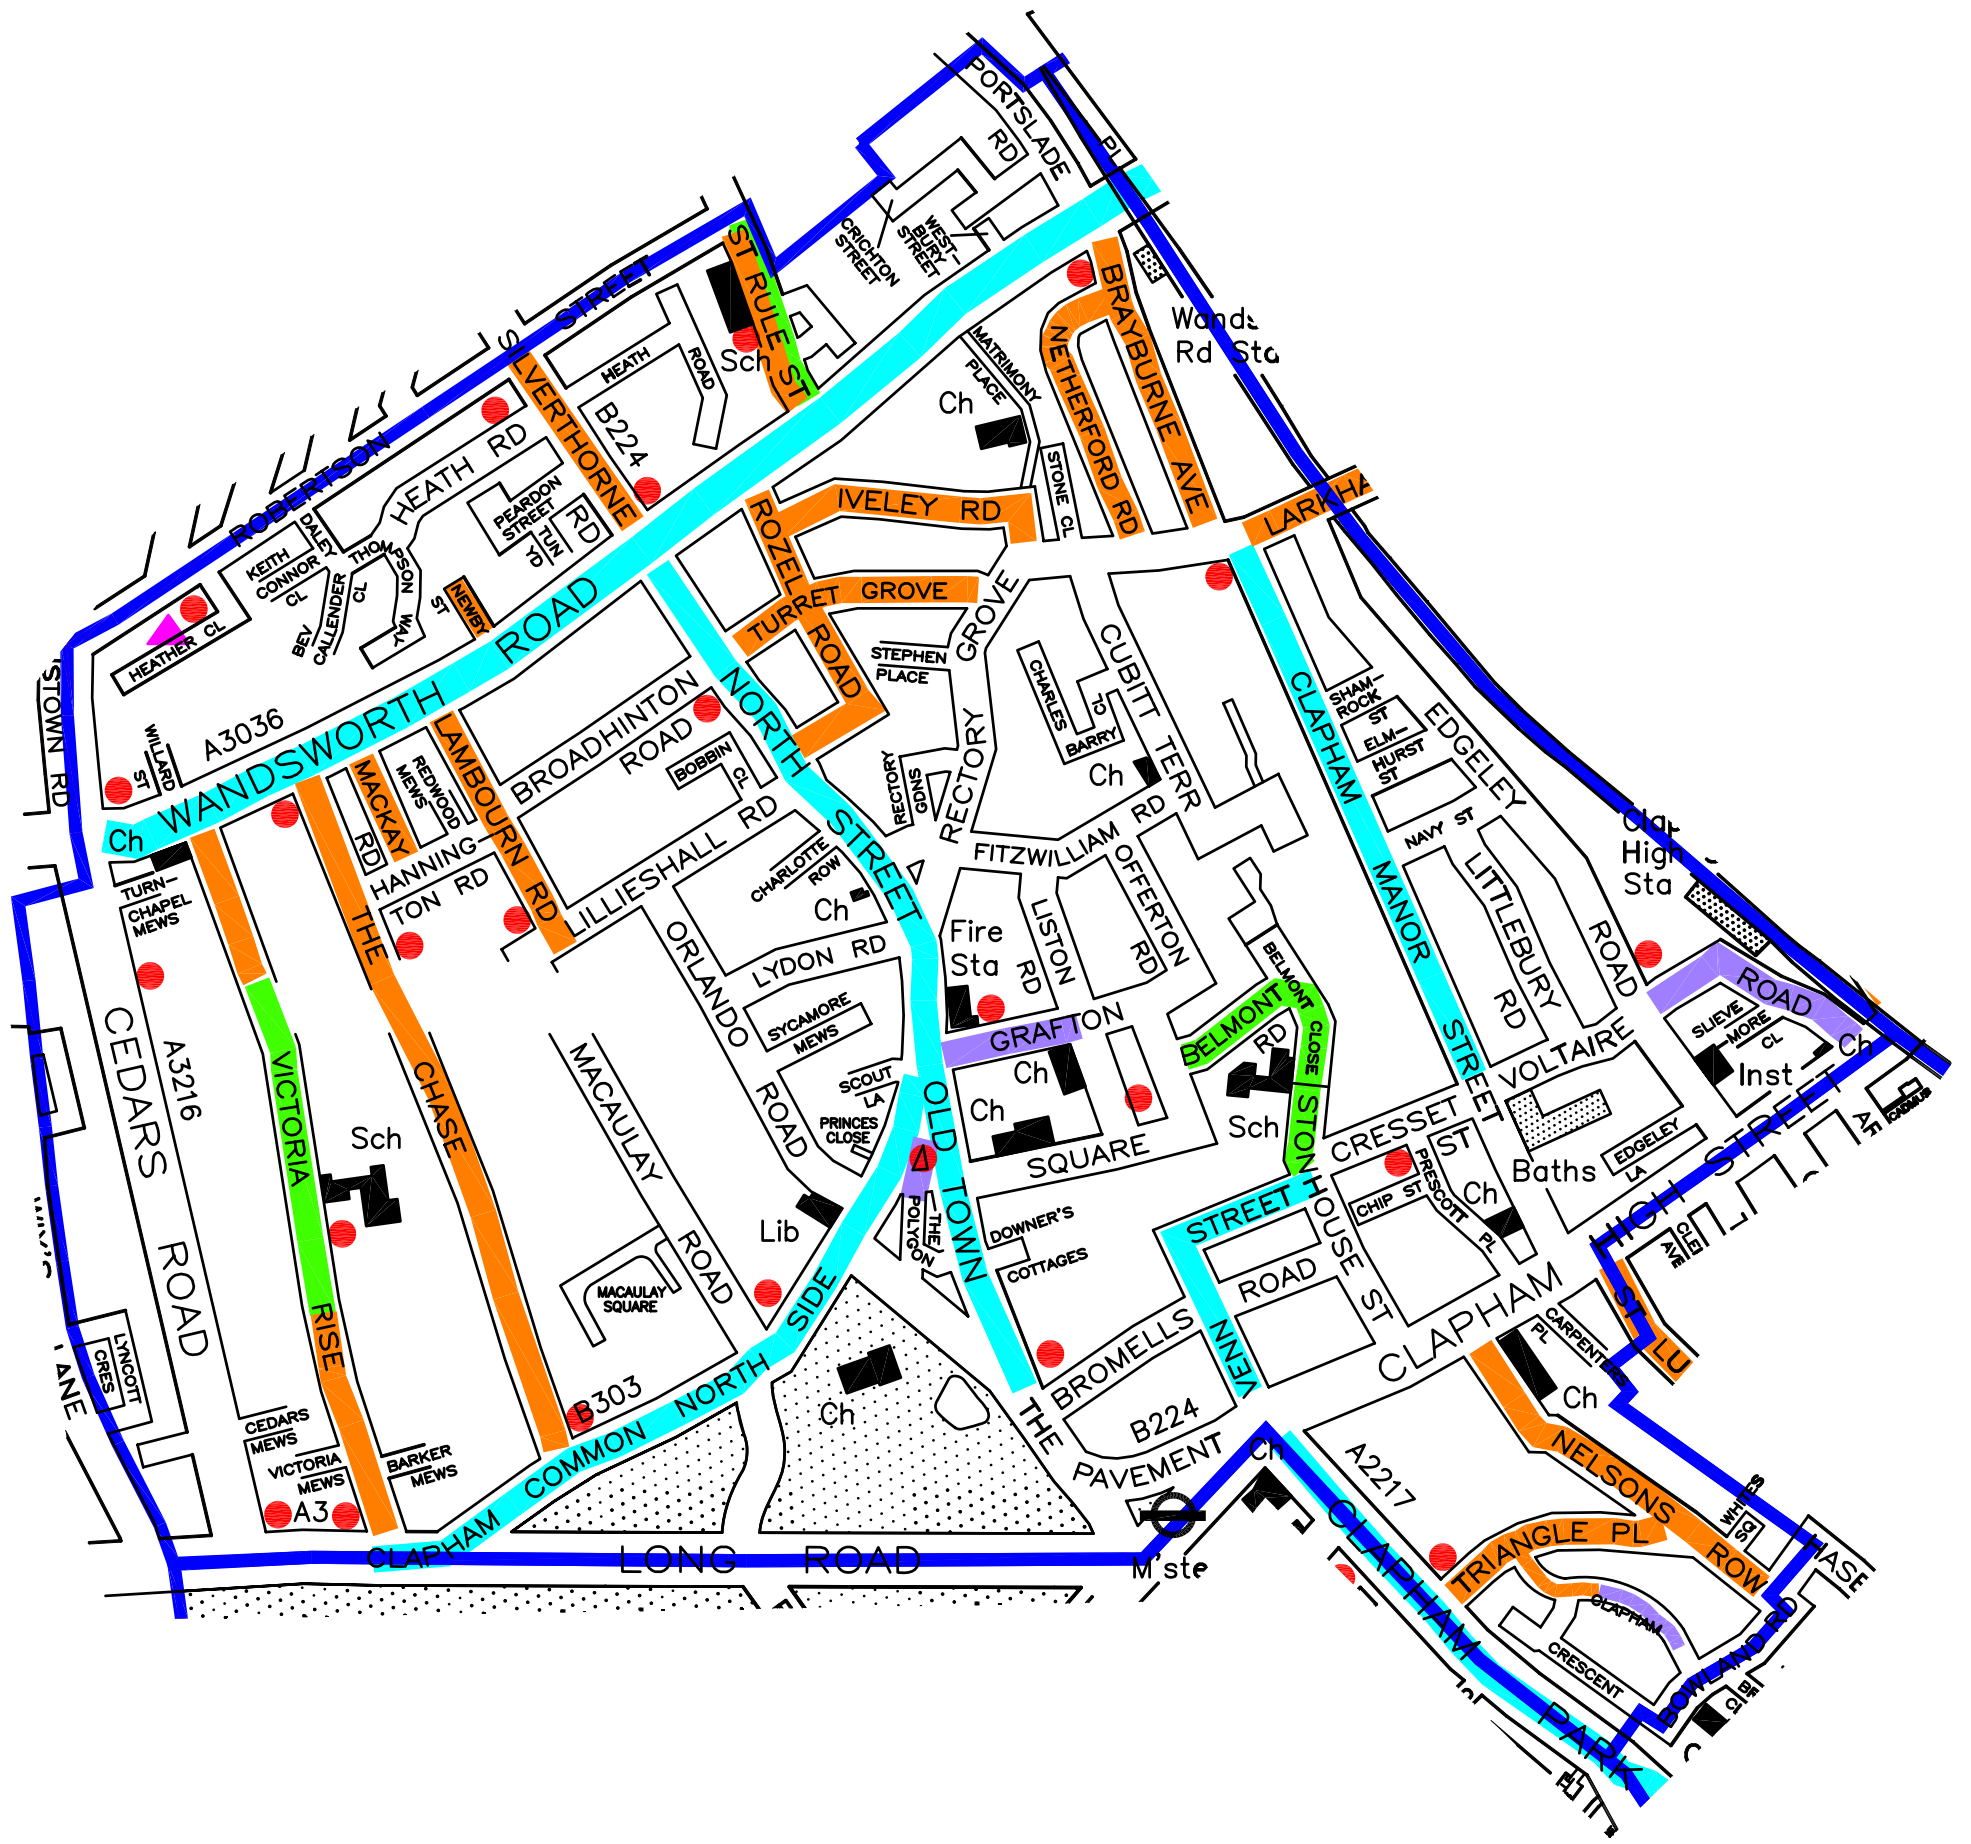

CLAPHAM TOWN

Legend

- Ward Boundary
- Police, Fire, Ambulance, Train & Bus Depot
- Shopping Areas & Heavy Pedestrianised
- Schools
- Steep Hills
- Salt Bin Location
- Sheltered Housing Location