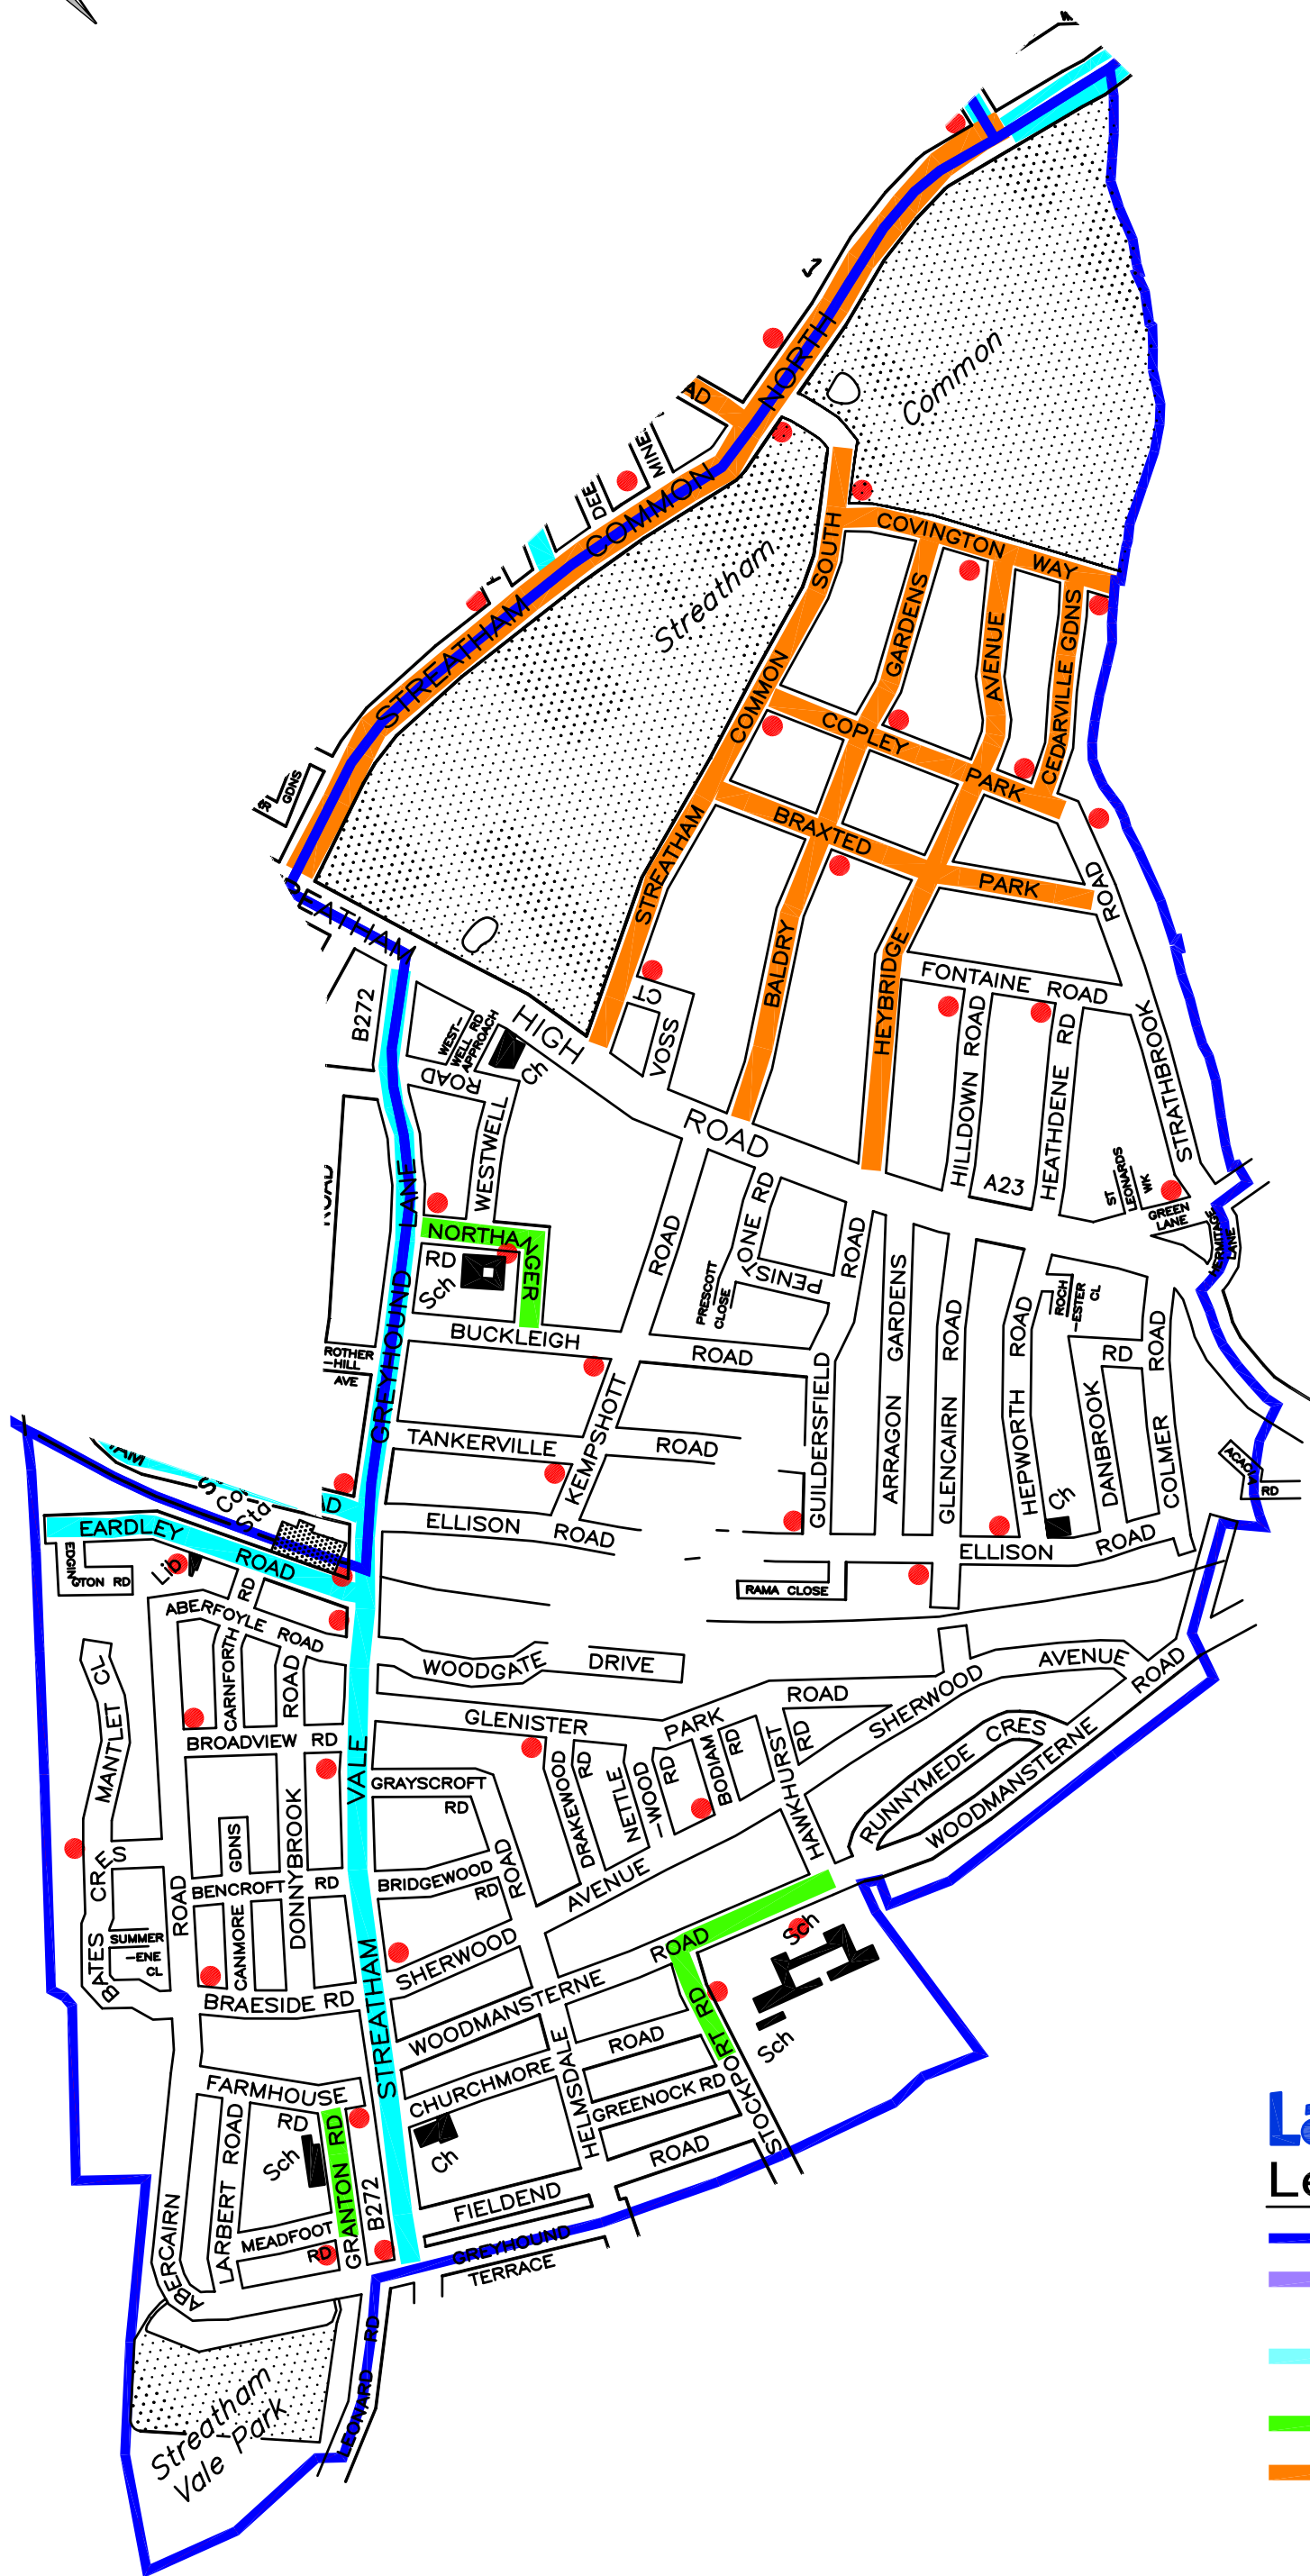

STREATHAM SOUTH

Lambeth Legend

- Ward Boundary
- Police, Fire, Ambulance, Train & Bus Depot
- Shopping Areas & Heavy Pedestrianised
- Schools
- Steep Hills
- Salt Bin Location
- Sheltered Housing Location