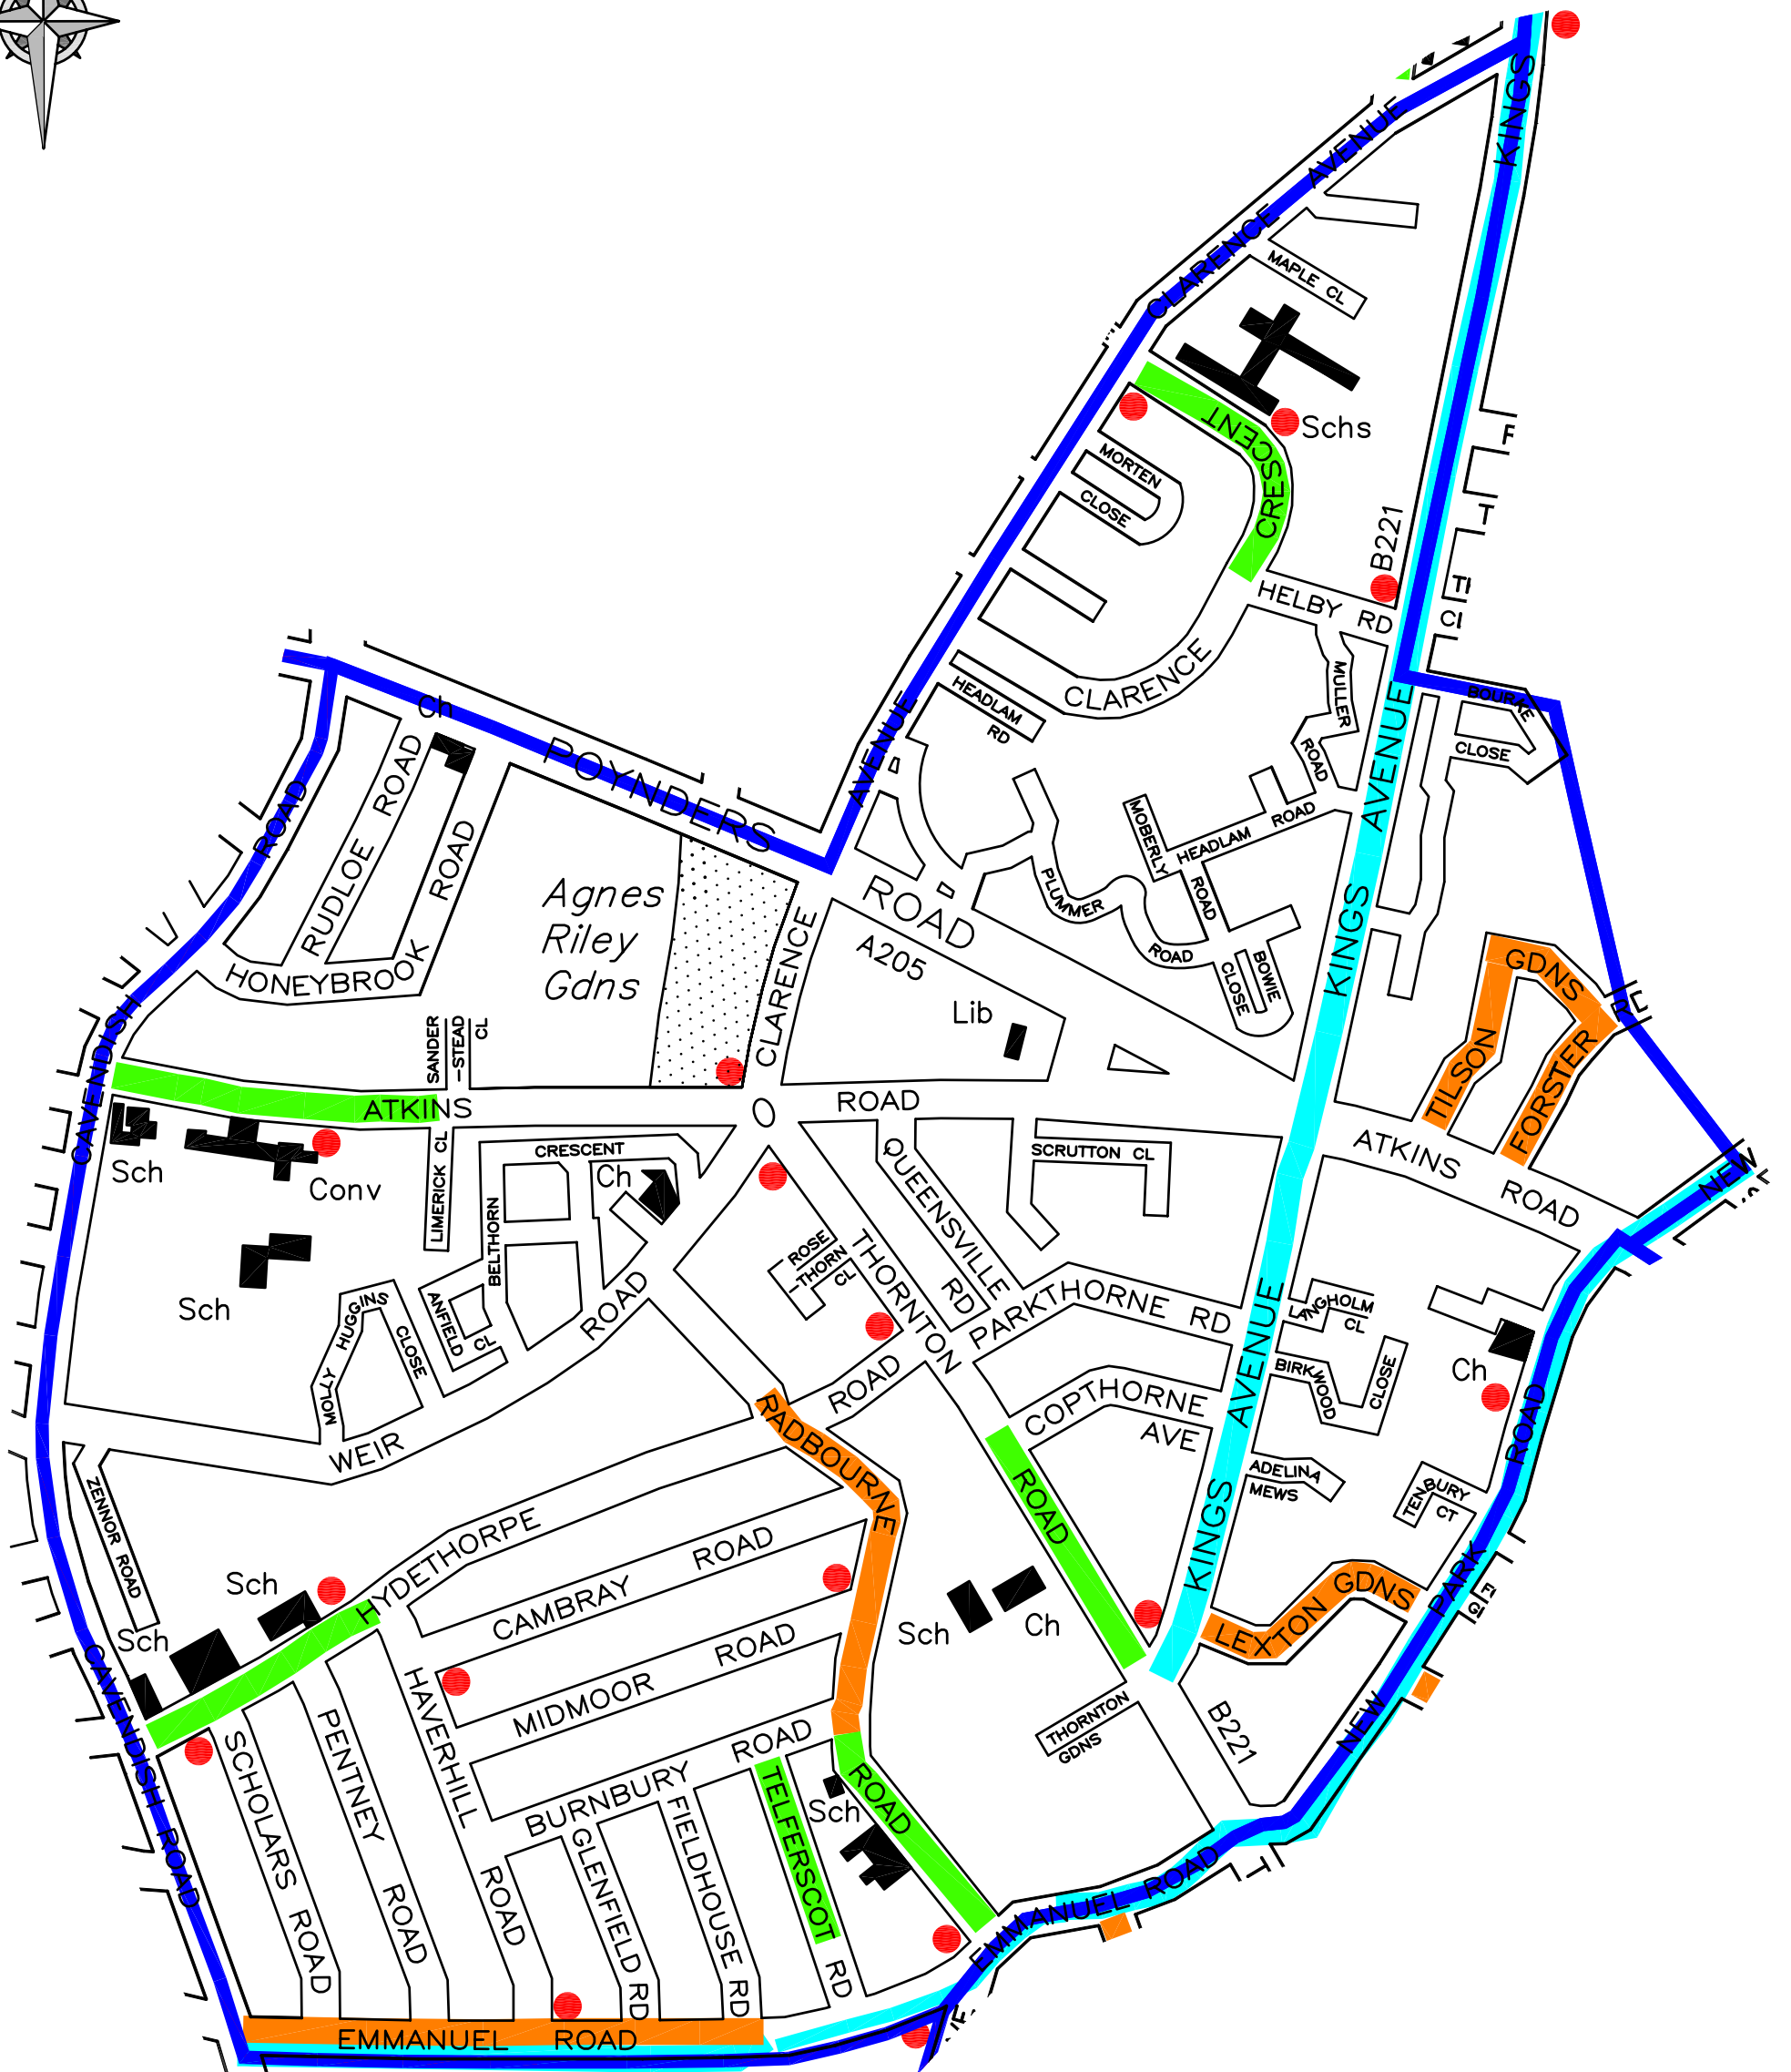

BISHOPS

Lambeth Legend

-  Ward Boundary
-  Police, Fire, Ambulance, Train & Bus Depot
-  Shopping Areas & Heavy Pedestrianised Schools
-  Schools
-  Steep Hills
-  Salt Bin Location
-  Sheltered Housing Location

TULSE HILL

Legend

- █ Ward Boundary
- █ Police, Fire, Ambulance, Train & Bus Depot
- █ Shopping Areas & Heavy Pedestrianised
- █ Schools
- █ Steep Hills
- Salt Bin Location
- ▲ Sheltered Housing Location

THURLLOW PARK

Lambeth Legend

-  Ward Boundary
-  Police, Fire, Ambulance, Train & Bus Depot
-  Shopping Areas & Heavy Pedestrianised
-  Schools
-  Steep Hills
-  Salt Bin Location
-  Sheltered Housing Location

THORNTON

Lambeth Legend

-  Ward Boundary
-  Police, Fire, Ambulance, Train & Bus Depot
-  Shopping Areas & Heavy Pedestrianised
-  Schools
-  Steep Hills
-  Salt Bin Location
-  Sheltered Housing Location