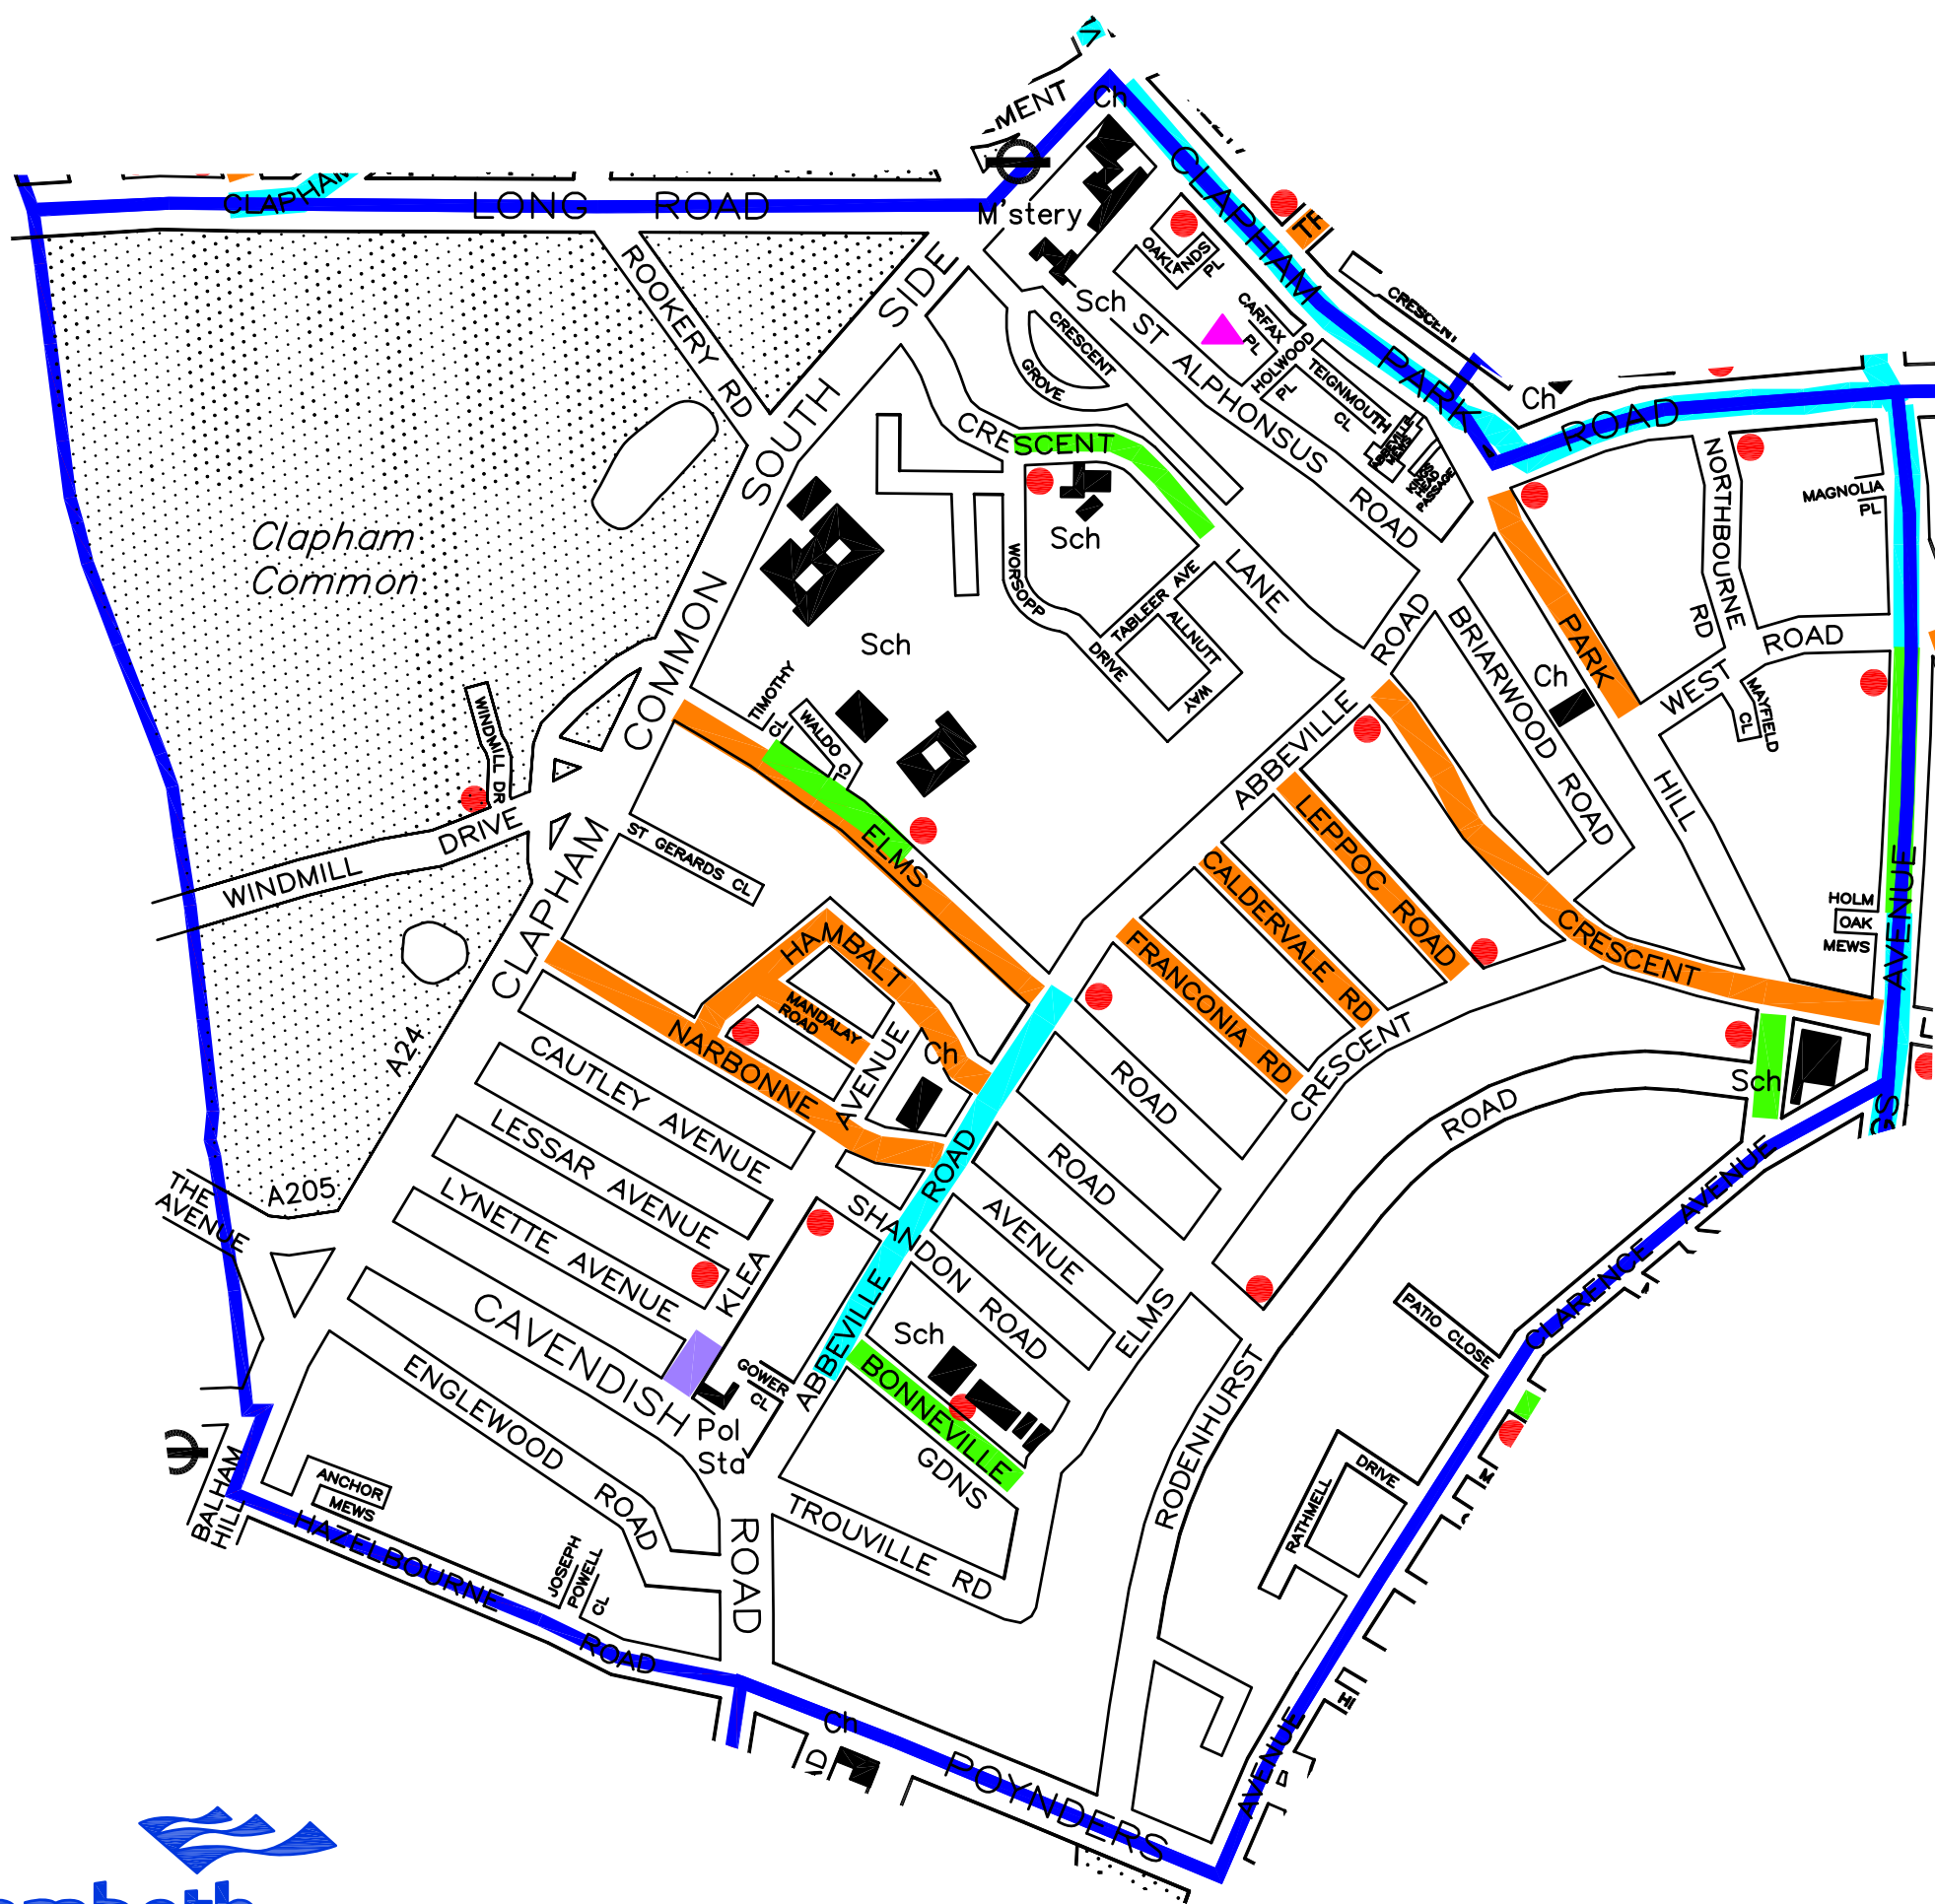

CLAPHAM COMMON

Lambeth Legend

- Ward Boundary
- Police, Fire, Ambulance, Train & Bus Depot
- Shopping Areas & Heavy Pedestrianised
- Schools
- Steep Hills
- Salt Bin Location
- Sheltered Housing Location