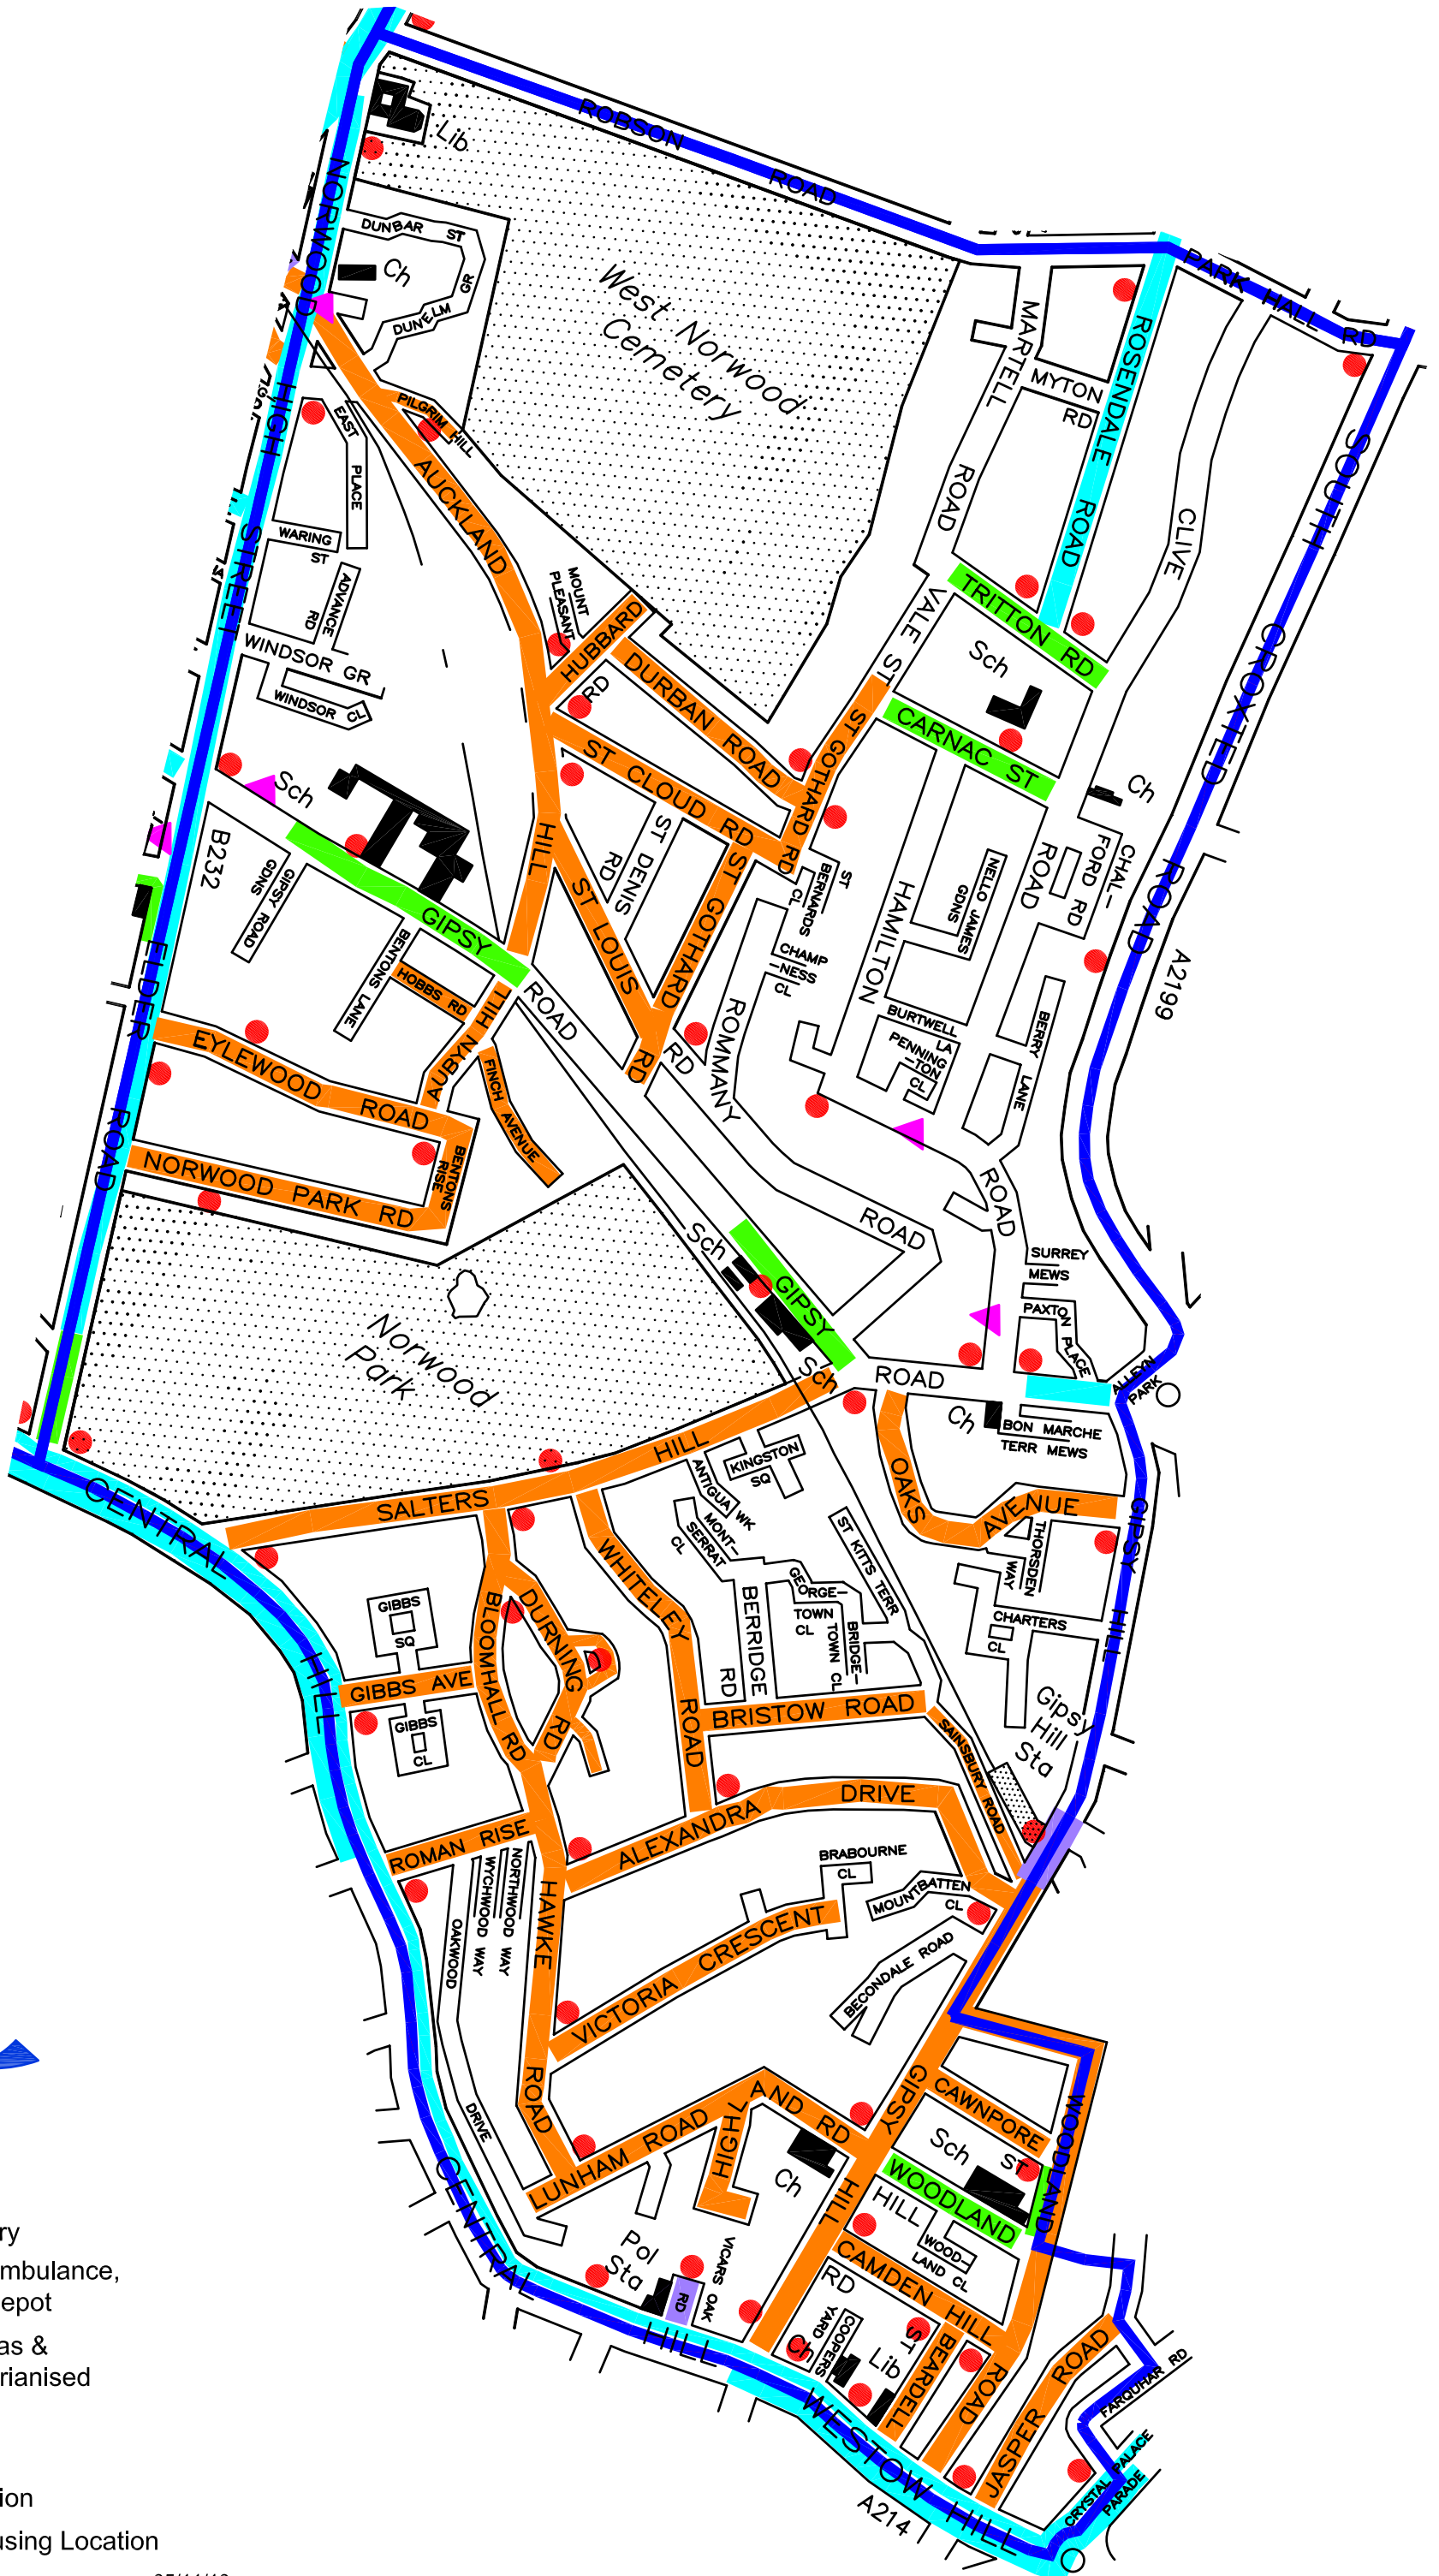

GIPSY HILL

1. **Lambeth Legend**
2. █ Ward Boundary
   - █ Police, Fire, Ambulance, Train & Bus Depot
   - █ Shopping Areas & Heavy Pedestrianised
   - █ Schools
   - █ Steep Hills
   - Salt Bin Location
   - ▲ Sheltered Housing Location