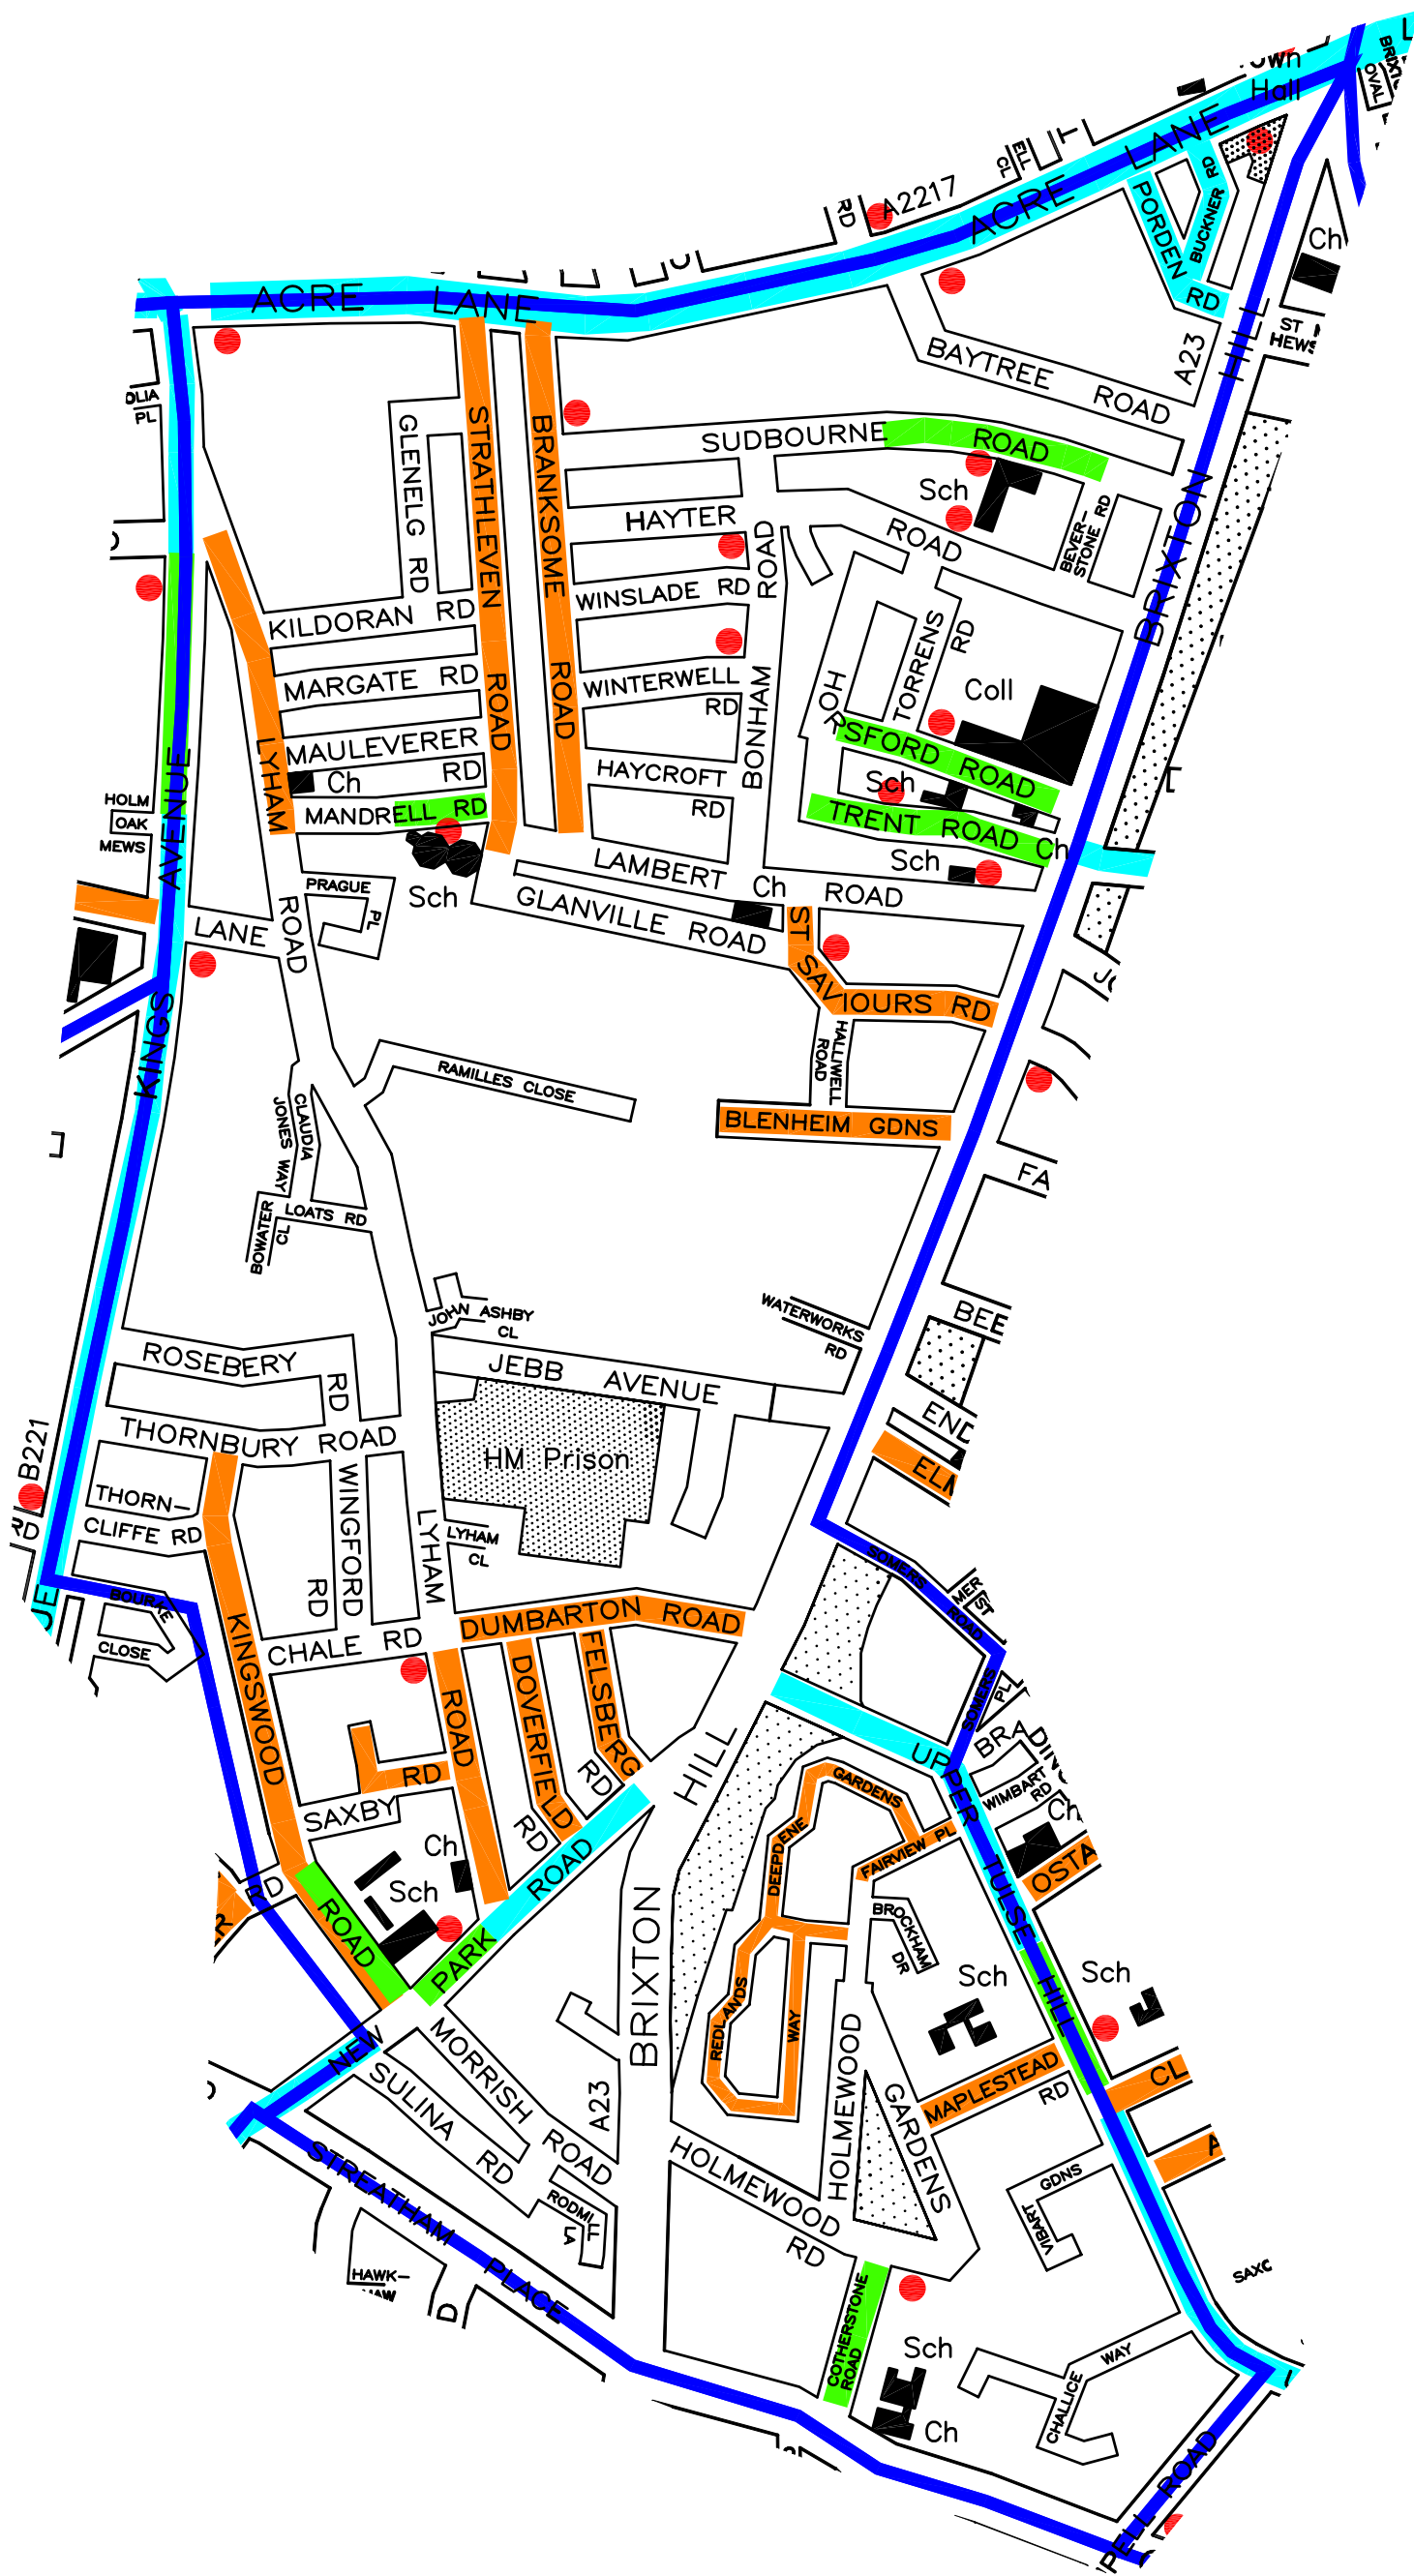

BRIXTON HILL

Lambeth Legend

- Ward Boundary
- Police, Fire, Ambulance, Train & Bus Depot
- Shopping Areas & Heavy Pedestrianised
- Schools
- Steep Hills
- Salt Bin Location
- Sheltered Housing Location