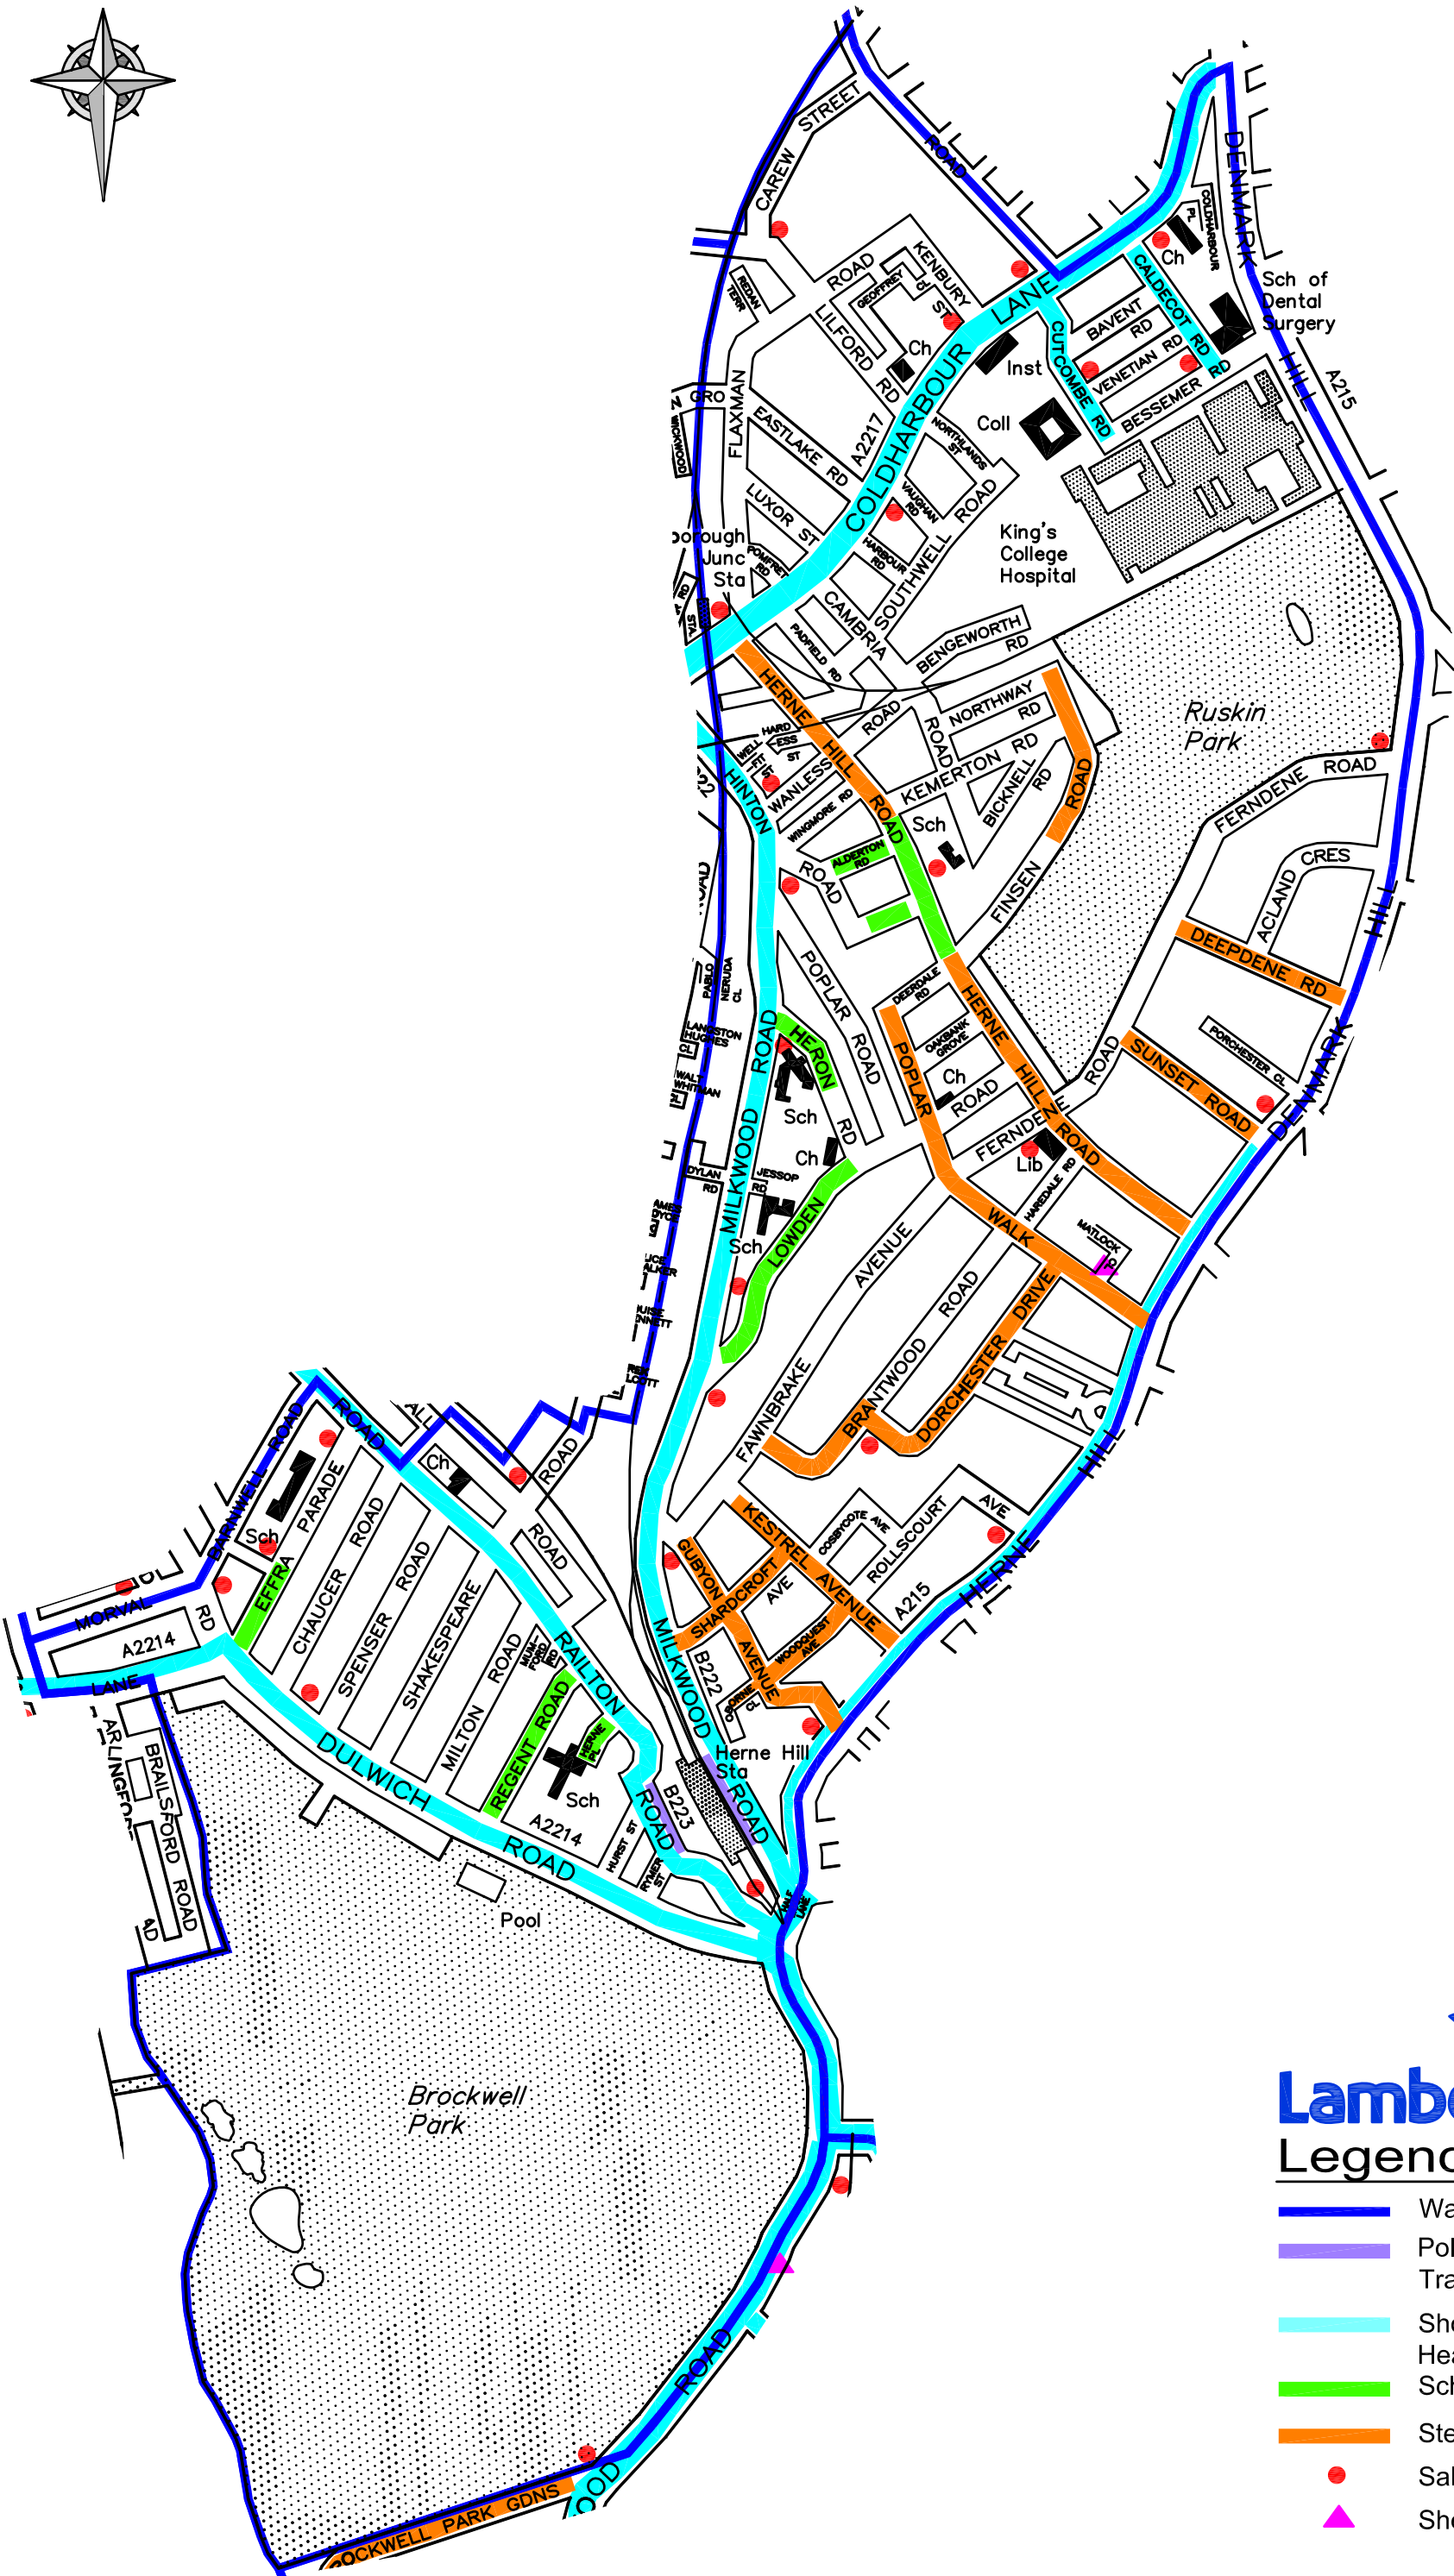

HERNE HILL

Lambeth Legend

- Ward Boundary
- Police, Fire, Ambulance, Train & Bus Depot
- Shopping Areas & Heavy Pedestrianised Schools
- Schools
- Steep Hills
- Salt Bin Location
- ▲ Sheltered Housing Location