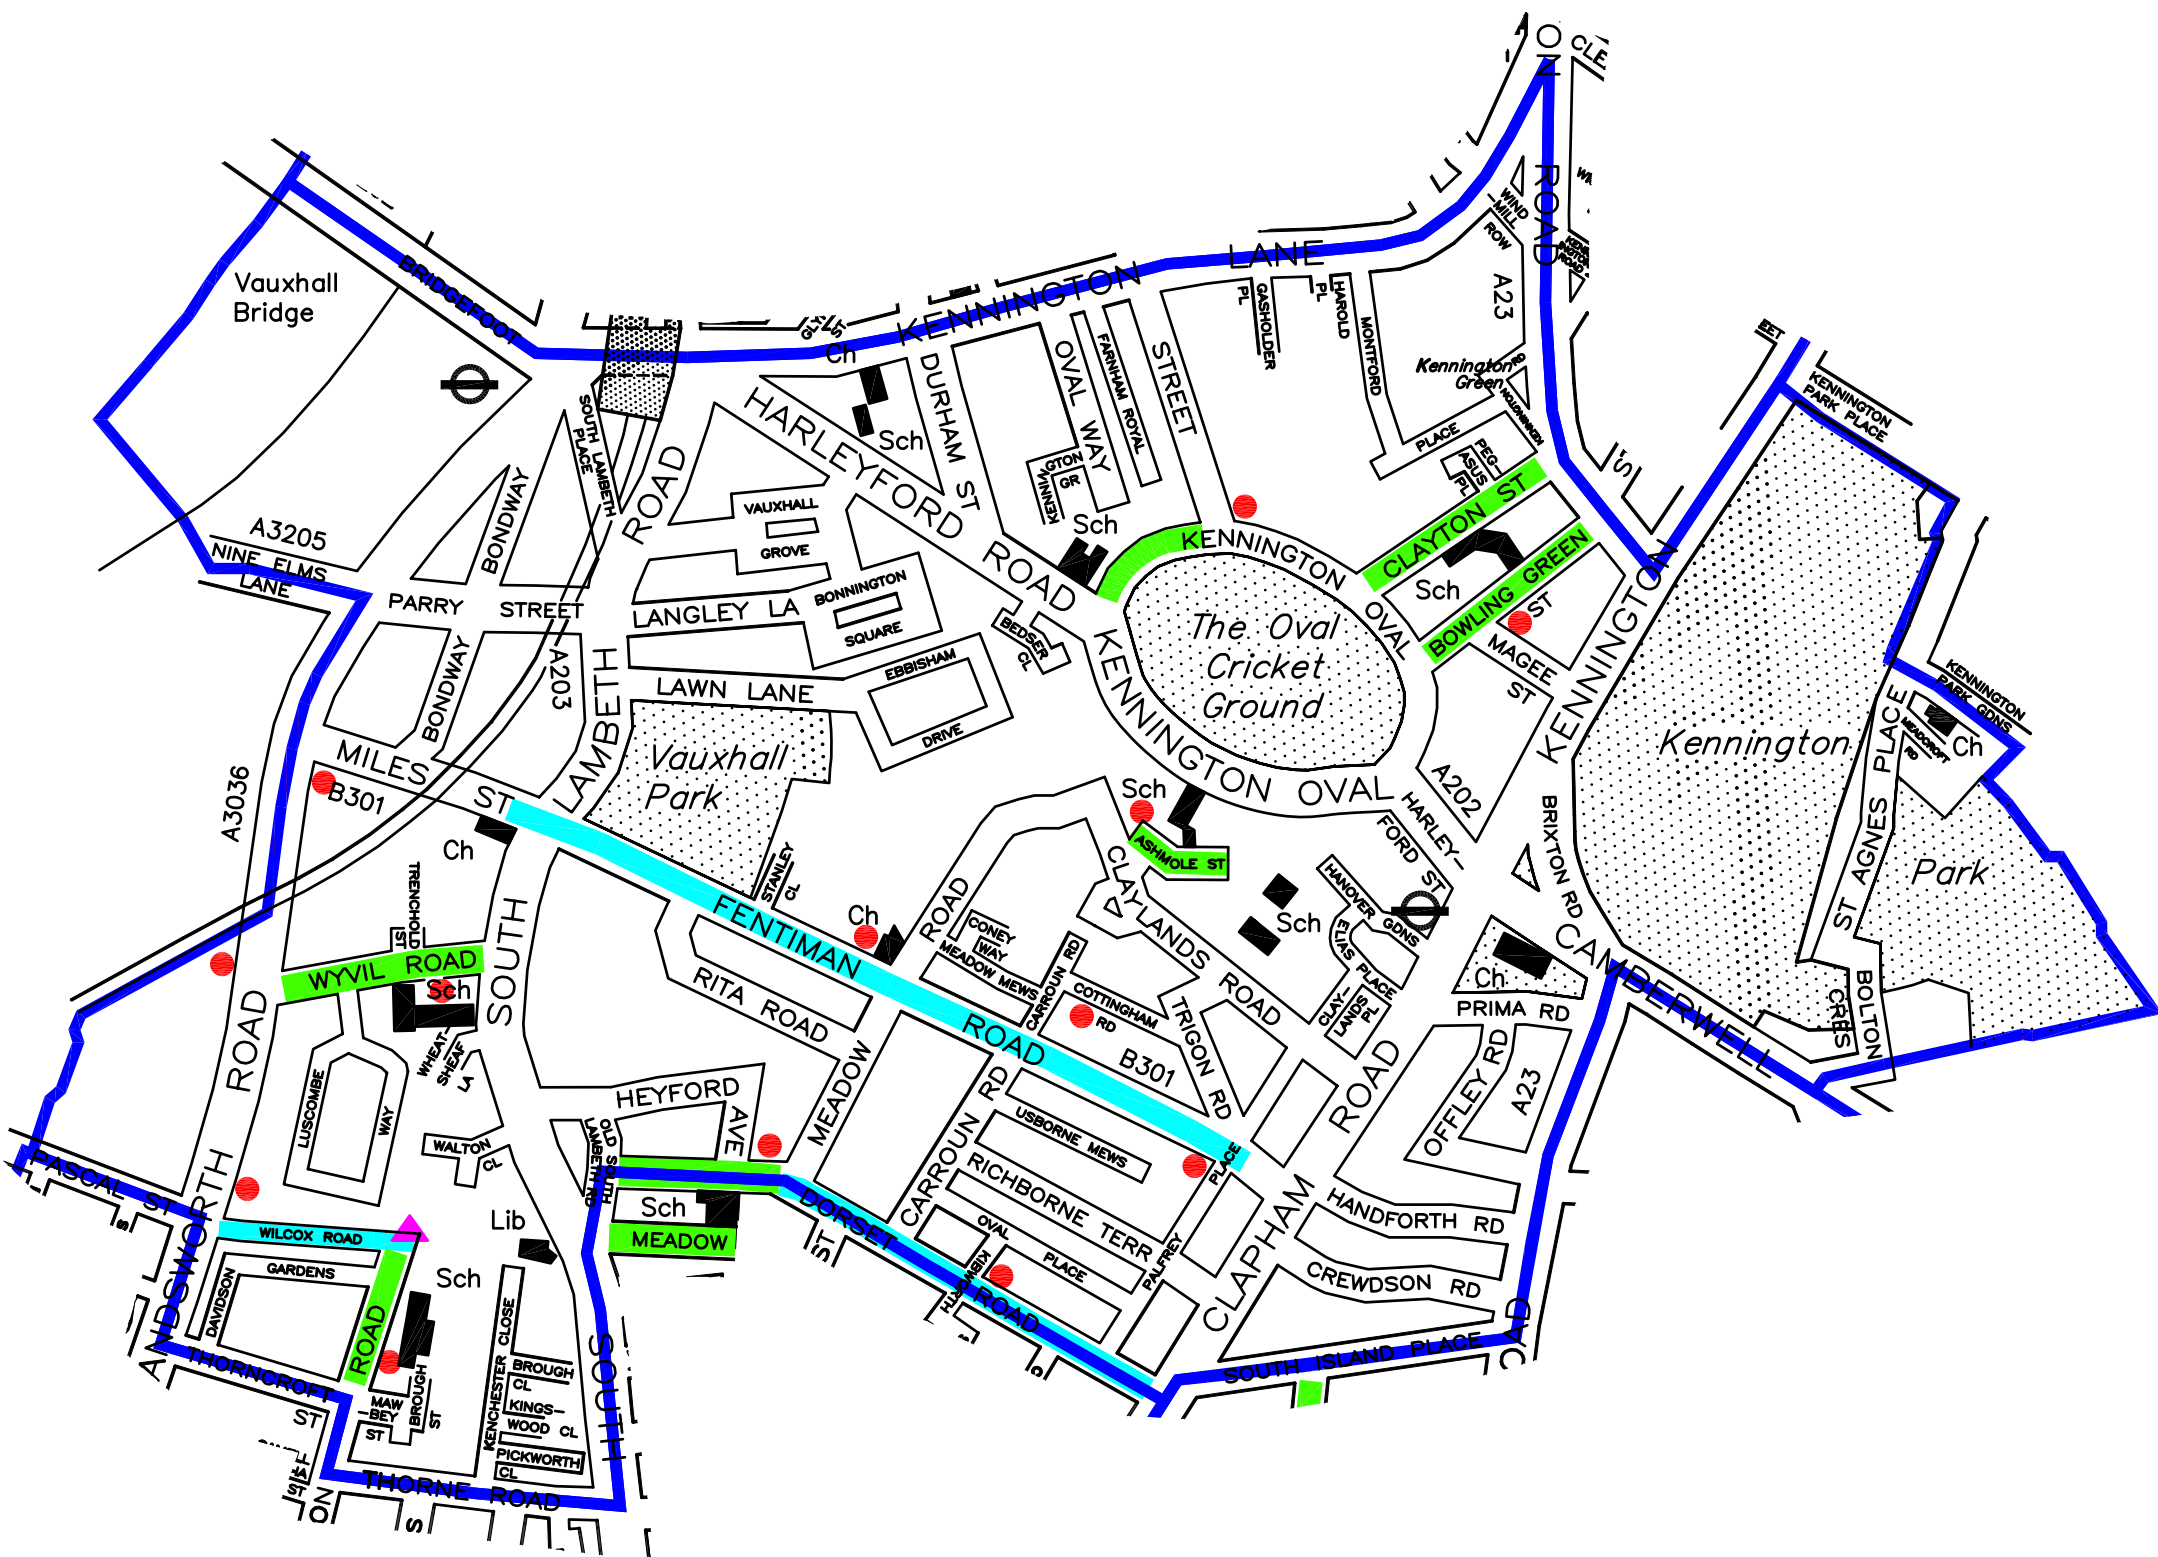

STOCKWELL

Legend

-  Ward Boundary
-  Police, Fire, Ambulance, Train & Bus Depot
-  Shopping Areas & Heavy Pedestrianised
-  Schools
-  Steep Hills
-  Salt Bin Location
-  Sheltered Housing Location

ST. LEONARDS

Lambeth Legend

- Ward Boundary
- Police, Fire, Ambulance, Train & Bus Depot
- Shopping Areas & Heavy Pedestrianised
- Schools
- Steep Hills
- Salt Bin Location
- Sheltered Housing Location

PRINCE'S

Lambeth Legend

-  Ward Boundary
-  Police, Fire, Ambulance, Train & Bus Depot
-  Shopping Areas & Heavy Pedestrianised
-  Schools
-  Steep Hills
-  Salt Bin Location
-  Sheltered Housing Location

OVAL

Lambeth Legend

- Ward Boundary
- Police, Fire, Ambulance, Train & Bus Depot
- Shopping Areas & Heavy Pedestrianised
- Schools
- Steep Hills
- Salt Bin Location
- ▲ Sheltered Housing Location