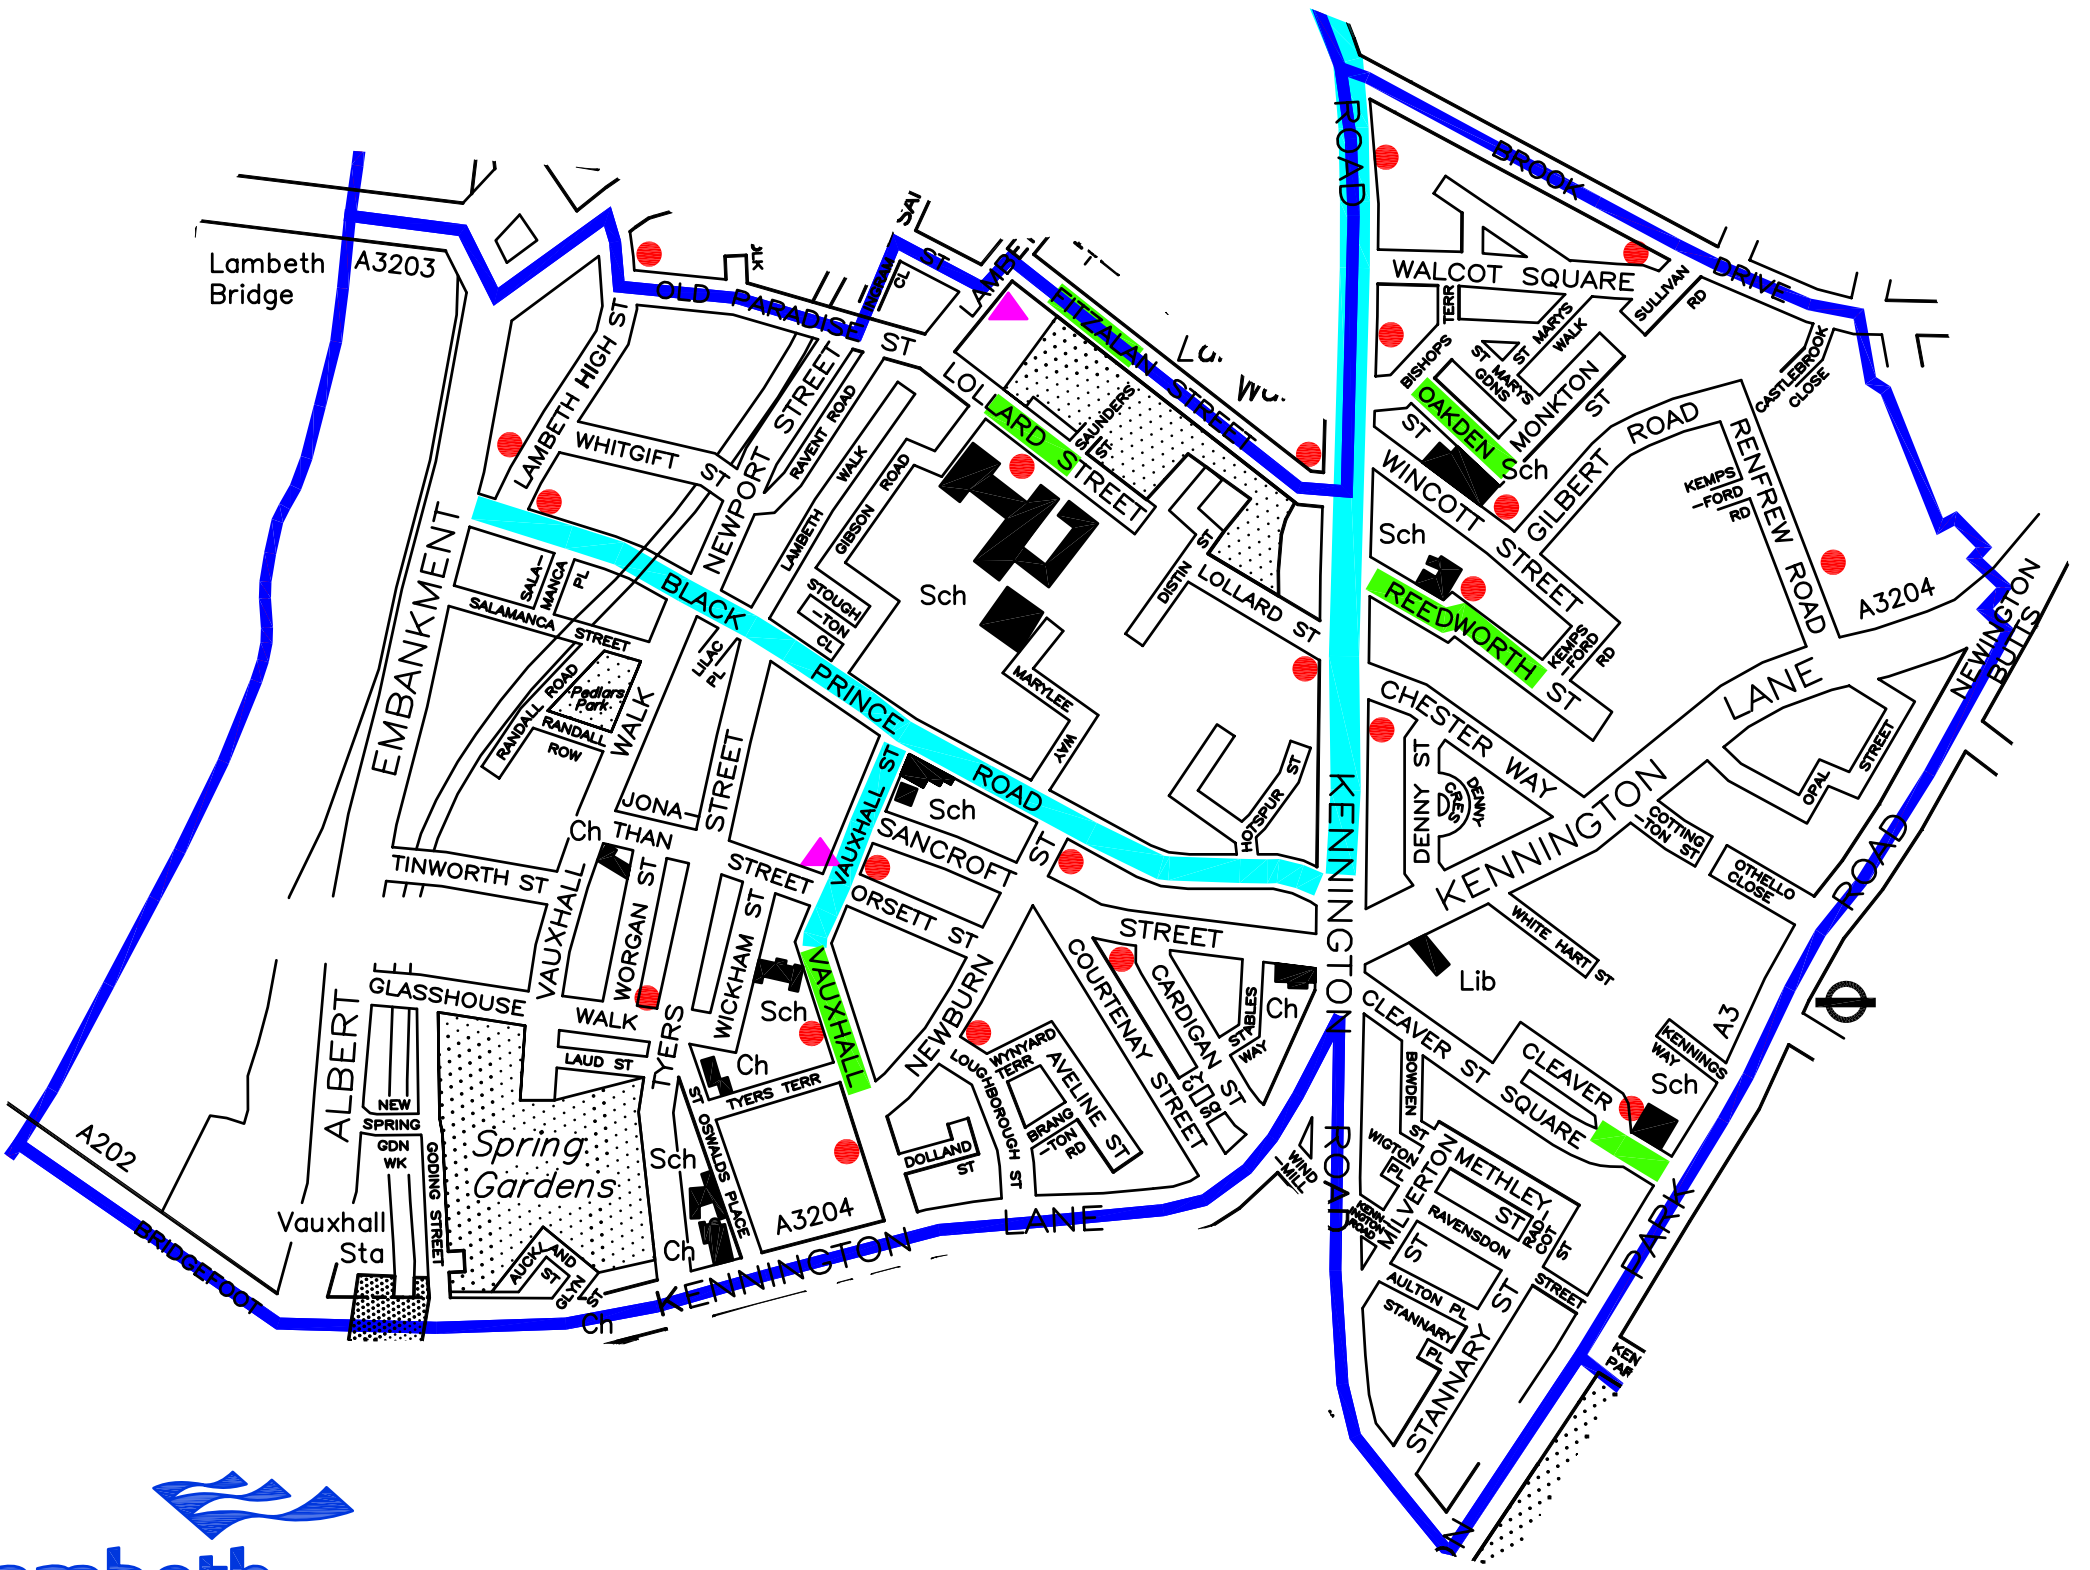

STREATHAM SOUTH

Lambeth Legend

-  Ward Boundary
-  Police, Fire, Ambulance, Train & Bus Depot
-  Shopping Areas & Heavy Pedestrianised
-  Schools
-  Steep Hills
-  Salt Bin Location
-  Sheltered Housing Location

STOCKWELL

Legend

-  Ward Boundary
-  Police, Fire, Ambulance, Train & Bus Depot
-  Shopping Areas & Heavy Pedestrianised
-  Schools
-  Steep Hills
-  Salt Bin Location
-  Sheltered Housing Location

ST. LEONARDS

Lambeth Legend

- Ward Boundary
- Police, Fire, Ambulance, Train & Bus Depot
- Shopping Areas & Heavy Pedestrianised
- Schools
- Steep Hills
- Salt Bin Location
- Sheltered Housing Location

PRINCE'S

Lambeth Legend