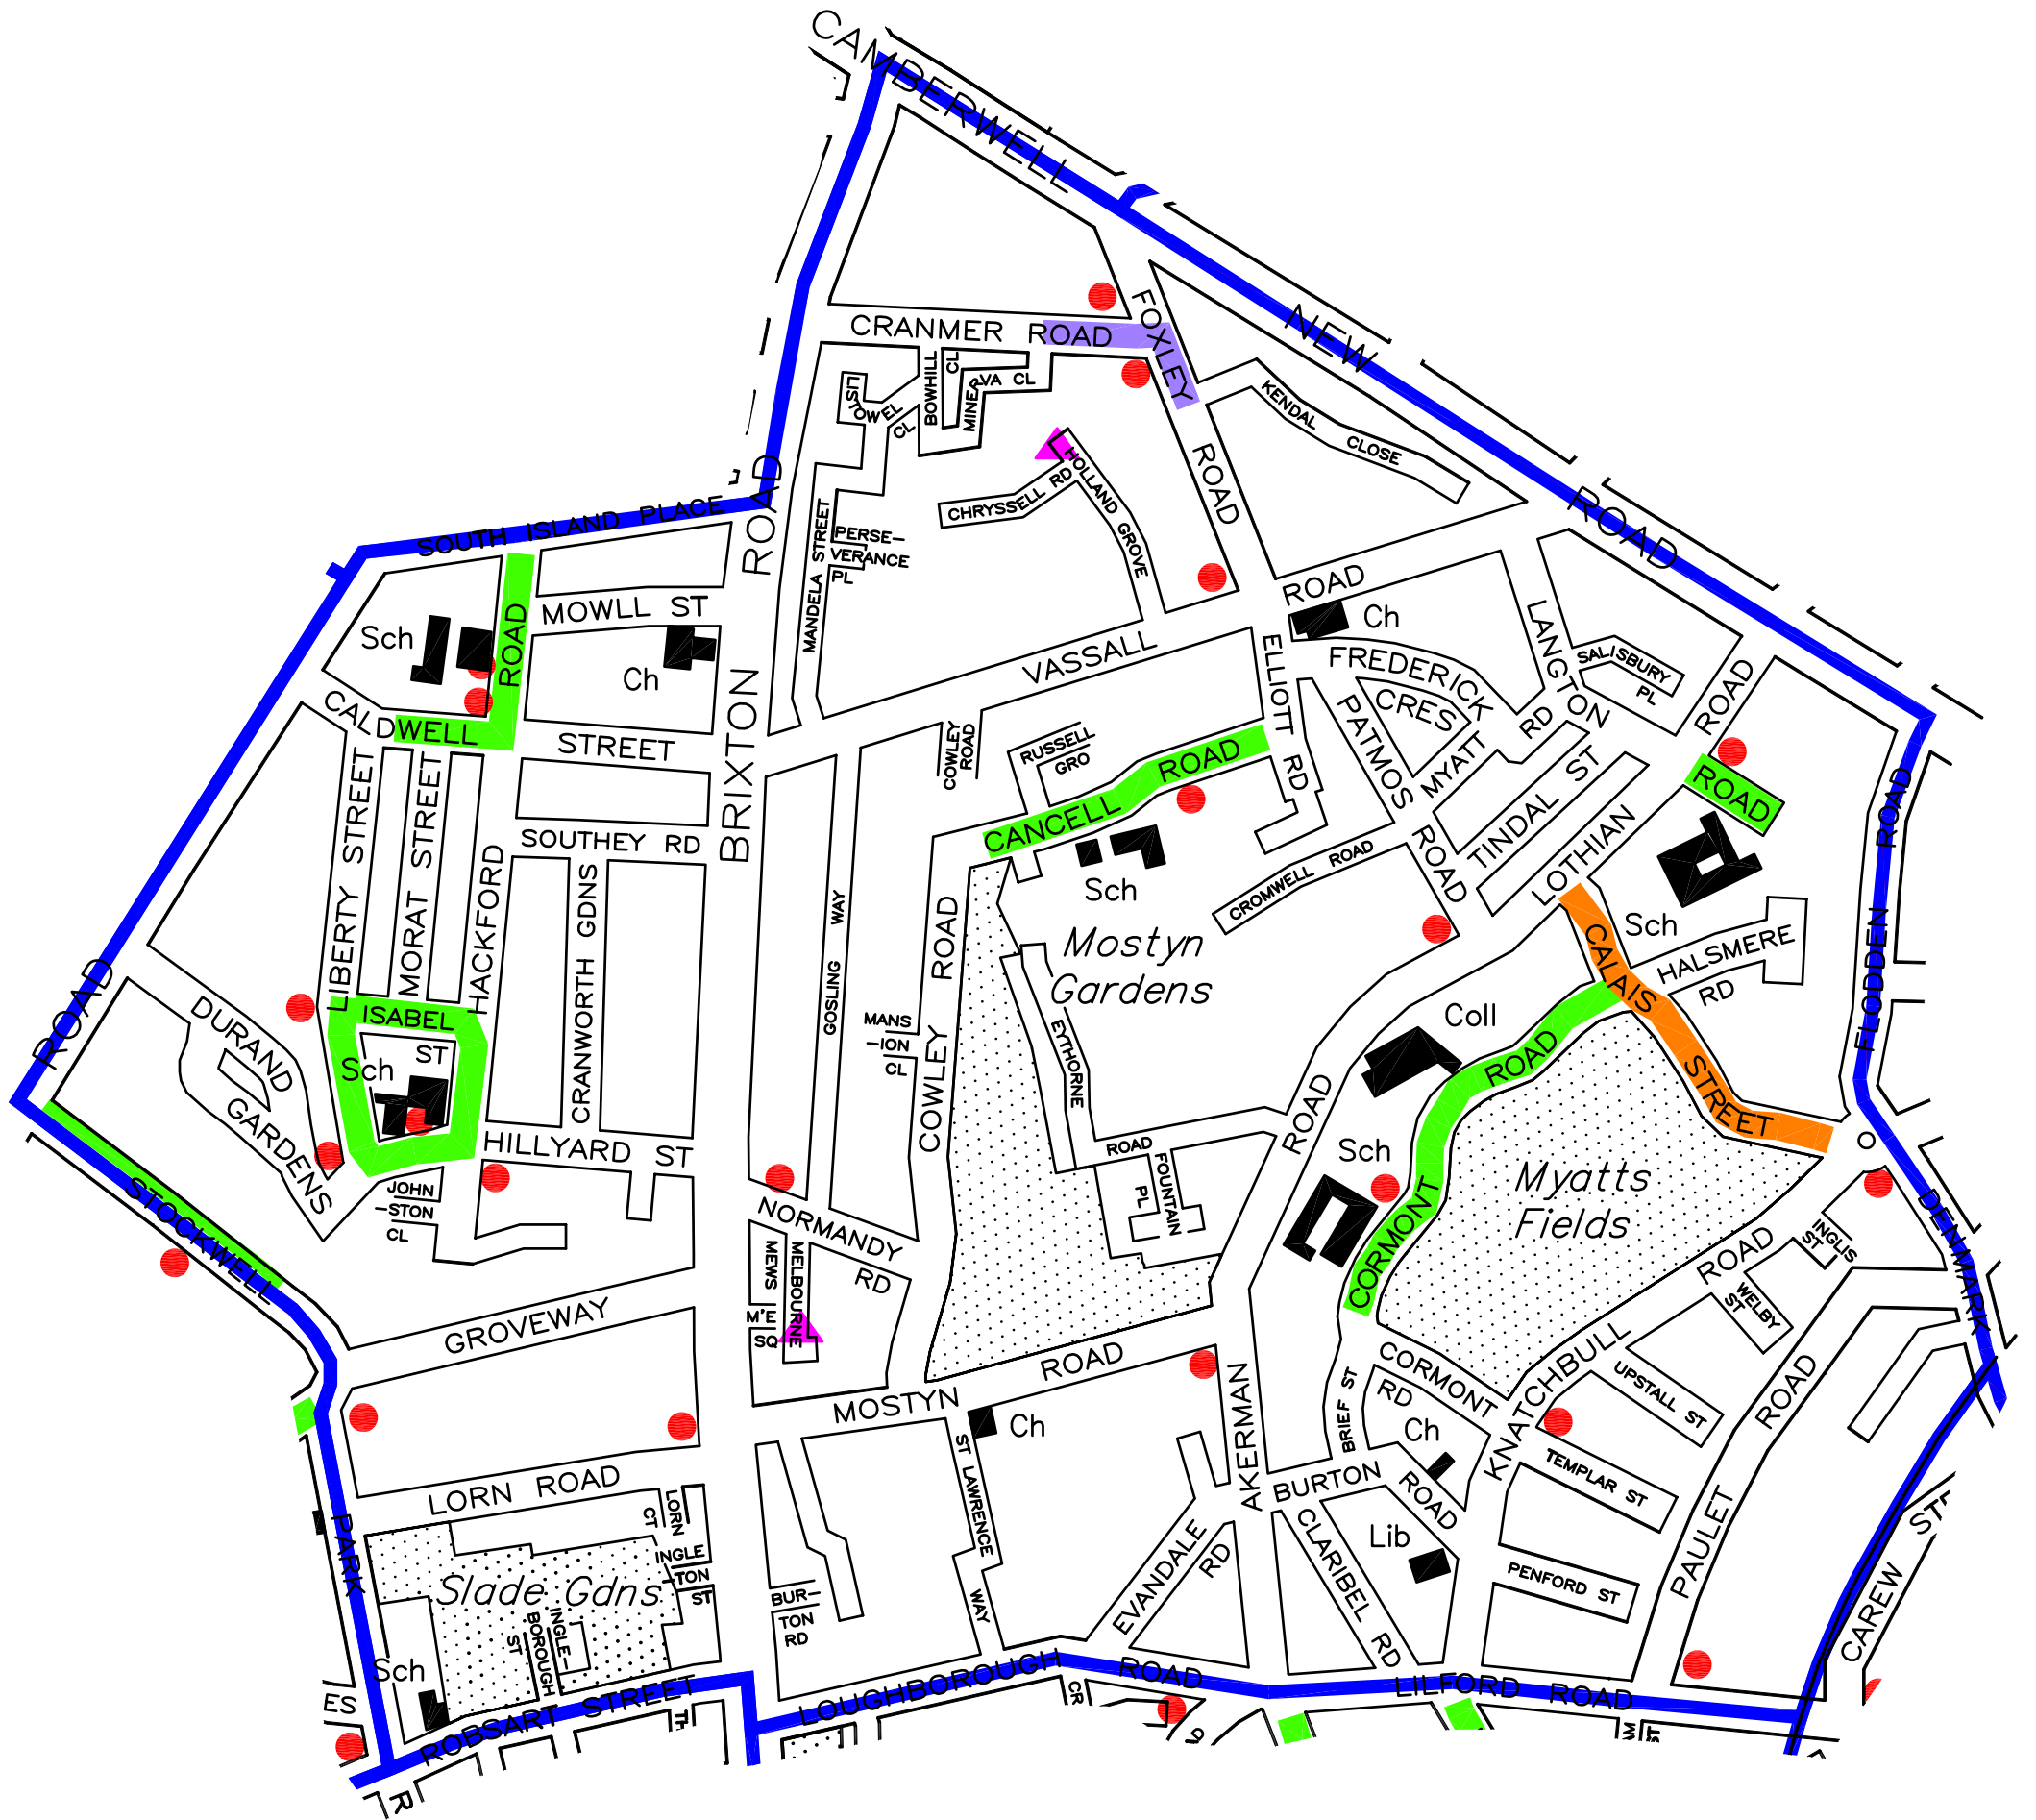

VASSALL

Lambeth Legend

- Ward Boundary
- Police, Fire, Ambulance, Train & Bus Depot
- Shopping Areas & Heavy Pedestrianised
- Schools
- Steep Hills
- Salt Bin Location
- Sheltered Housing Location