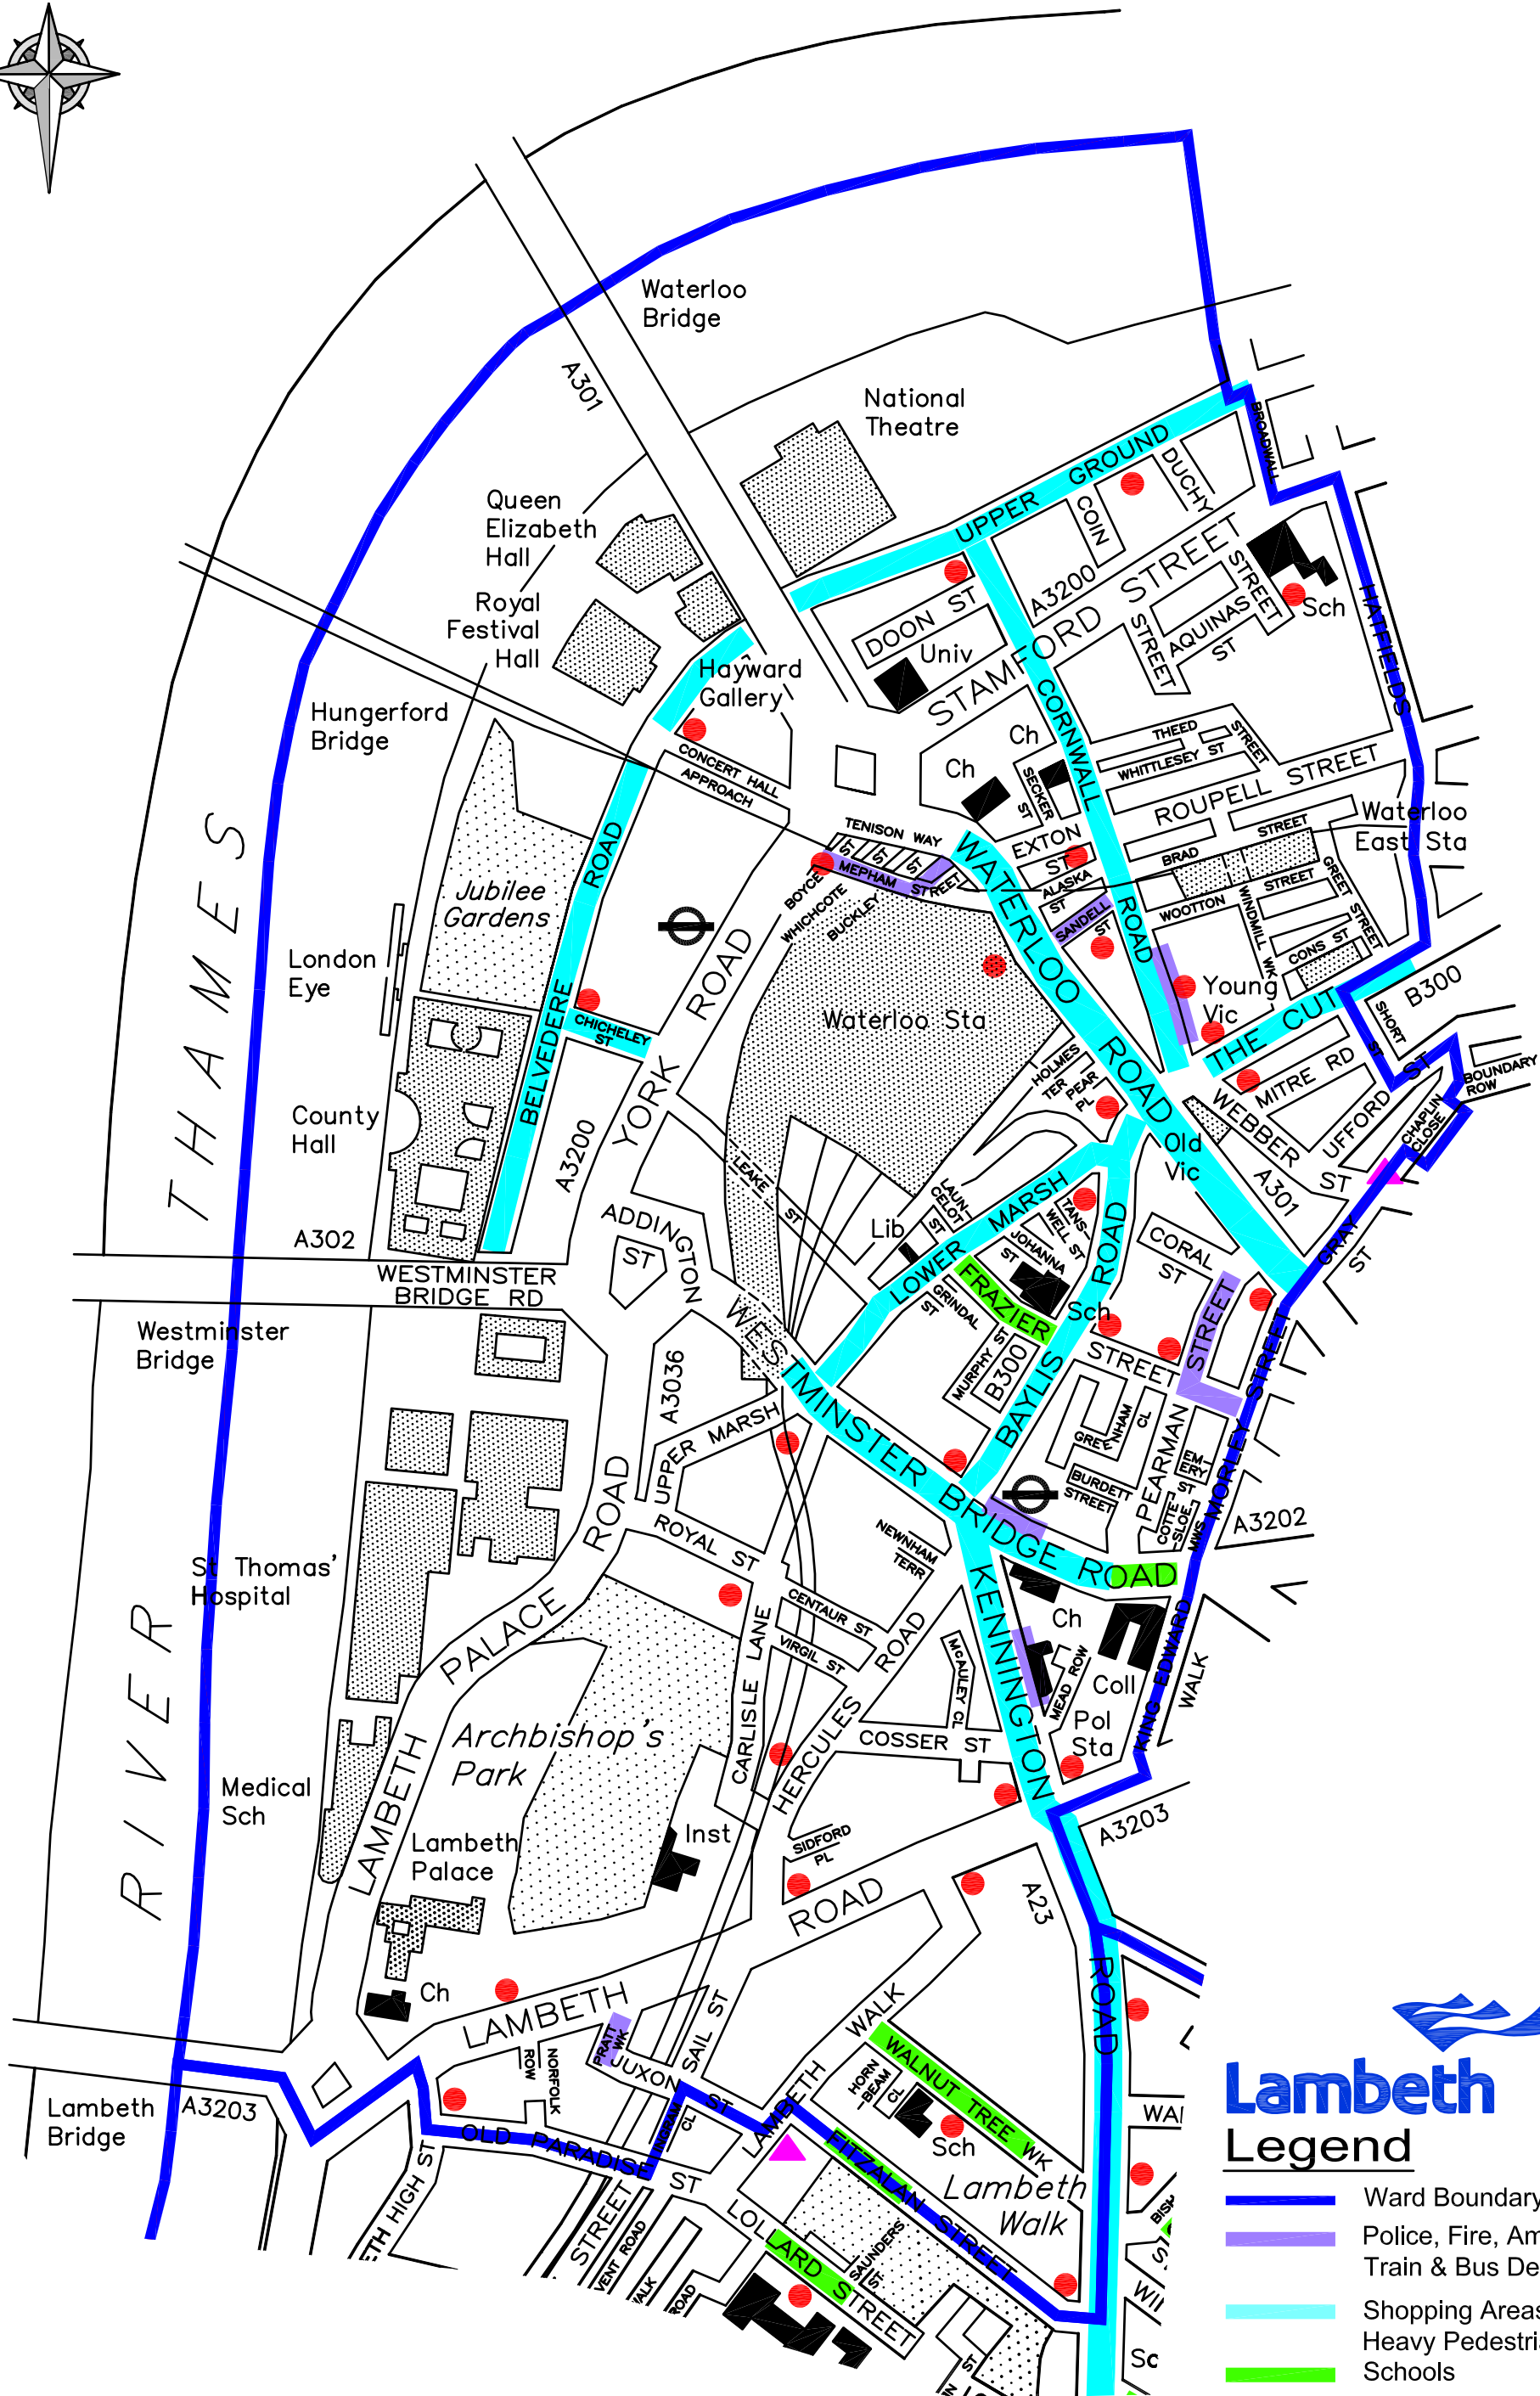

BISHOPS

Lambeth Legend

-  Ward Boundary
-  Police, Fire, Ambulance, Train & Bus Depot
-  Shopping Areas & Heavy Pedestrianised Schools
-  Schools
-  Steep Hills
-  Salt Bin Location
-  Sheltered Housing Location

TULSE HILL

Legend

- █ Ward Boundary
- █ Police, Fire, Ambulance, Train & Bus Depot
- █ Shopping Areas & Heavy Pedestrianised
- █ Schools
- █ Steep Hills
- Salt Bin Location
- ▲ Sheltered Housing Location

THURLLOW PARK

Lambeth Legend

-  Ward Boundary
-  Police, Fire, Ambulance, Train & Bus Depot
-  Shopping Areas & Heavy Pedestrianised
-  Schools
-  Steep Hills
-  Salt Bin Location
-  Sheltered Housing Location

THORNTON

Lambeth Legend

-  Ward Boundary
-  Police, Fire, Ambulance, Train & Bus Depot
-  Shopping Areas & Heavy Pedestrianised
-  Schools
-  Steep Hills
-  Salt Bin Location
-  Sheltered Housing Location