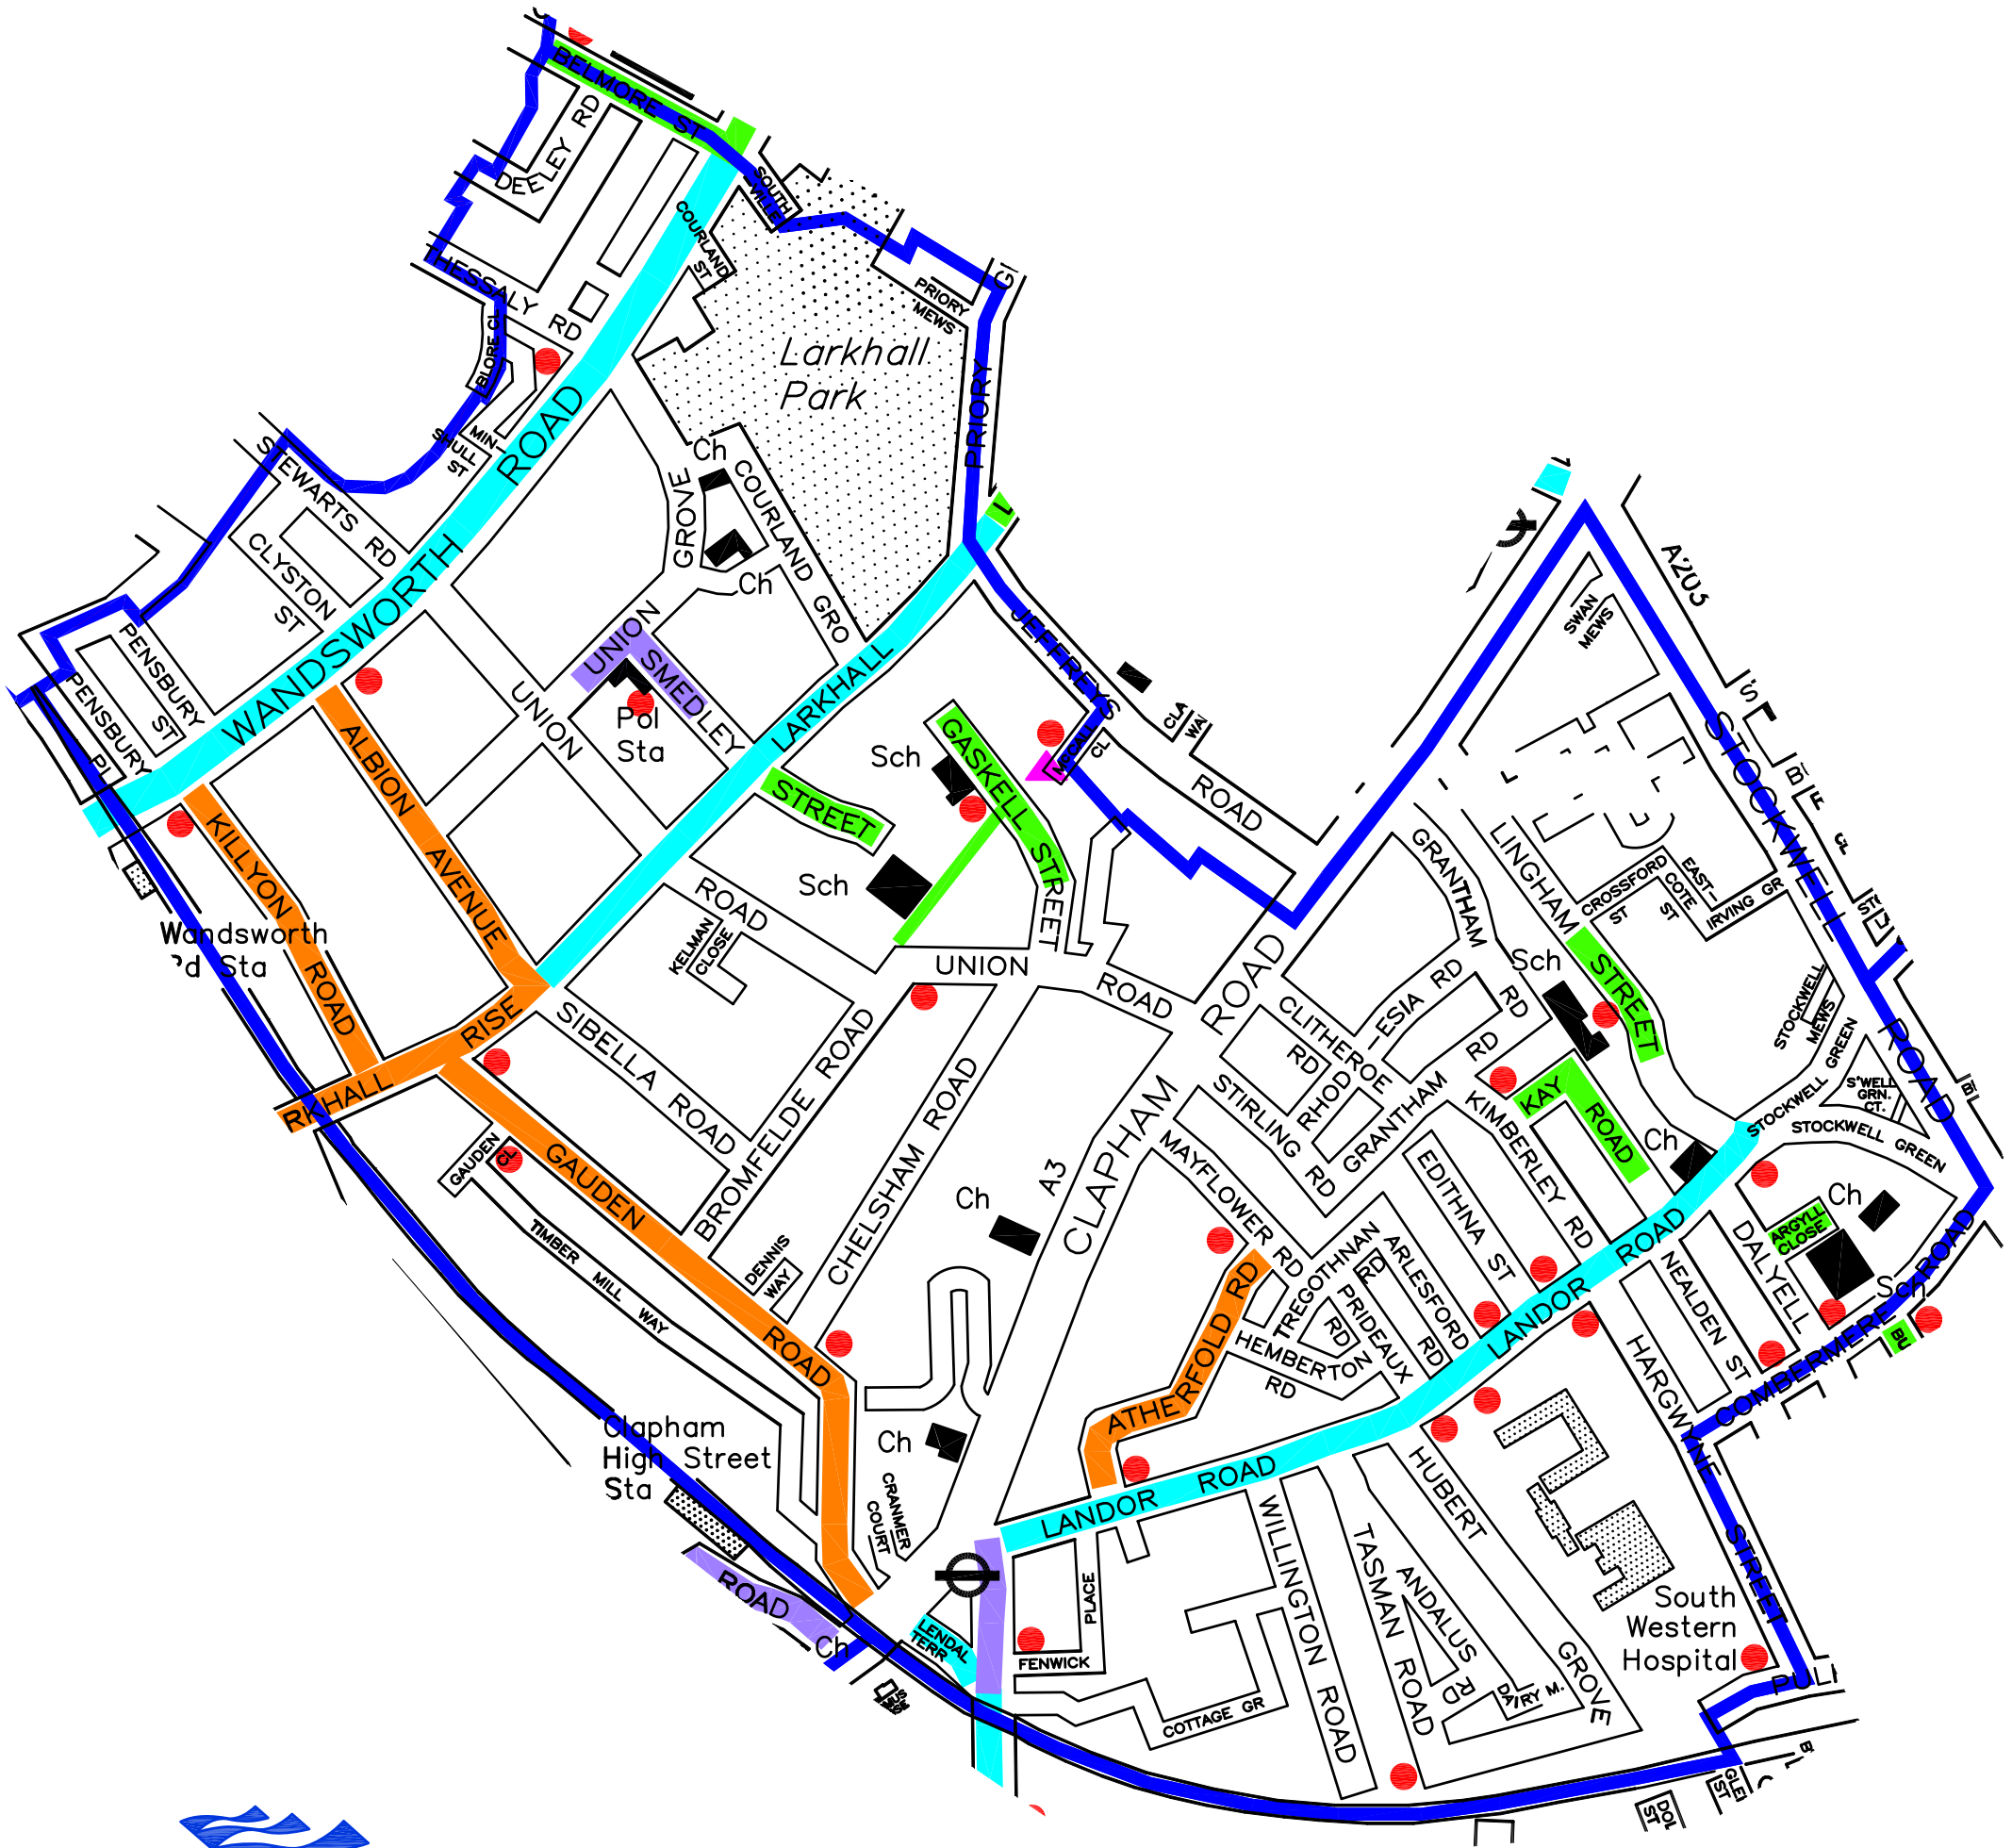

LARKHALL

Lambeth Legend

- Ward Boundary
- Police, Fire, Ambulance, Train & Bus Depot
- Shopping Areas & Heavy Pedestrianised
- Schools
- Steep Hills
- Salt Bin Location
- Sheltered Housing Location