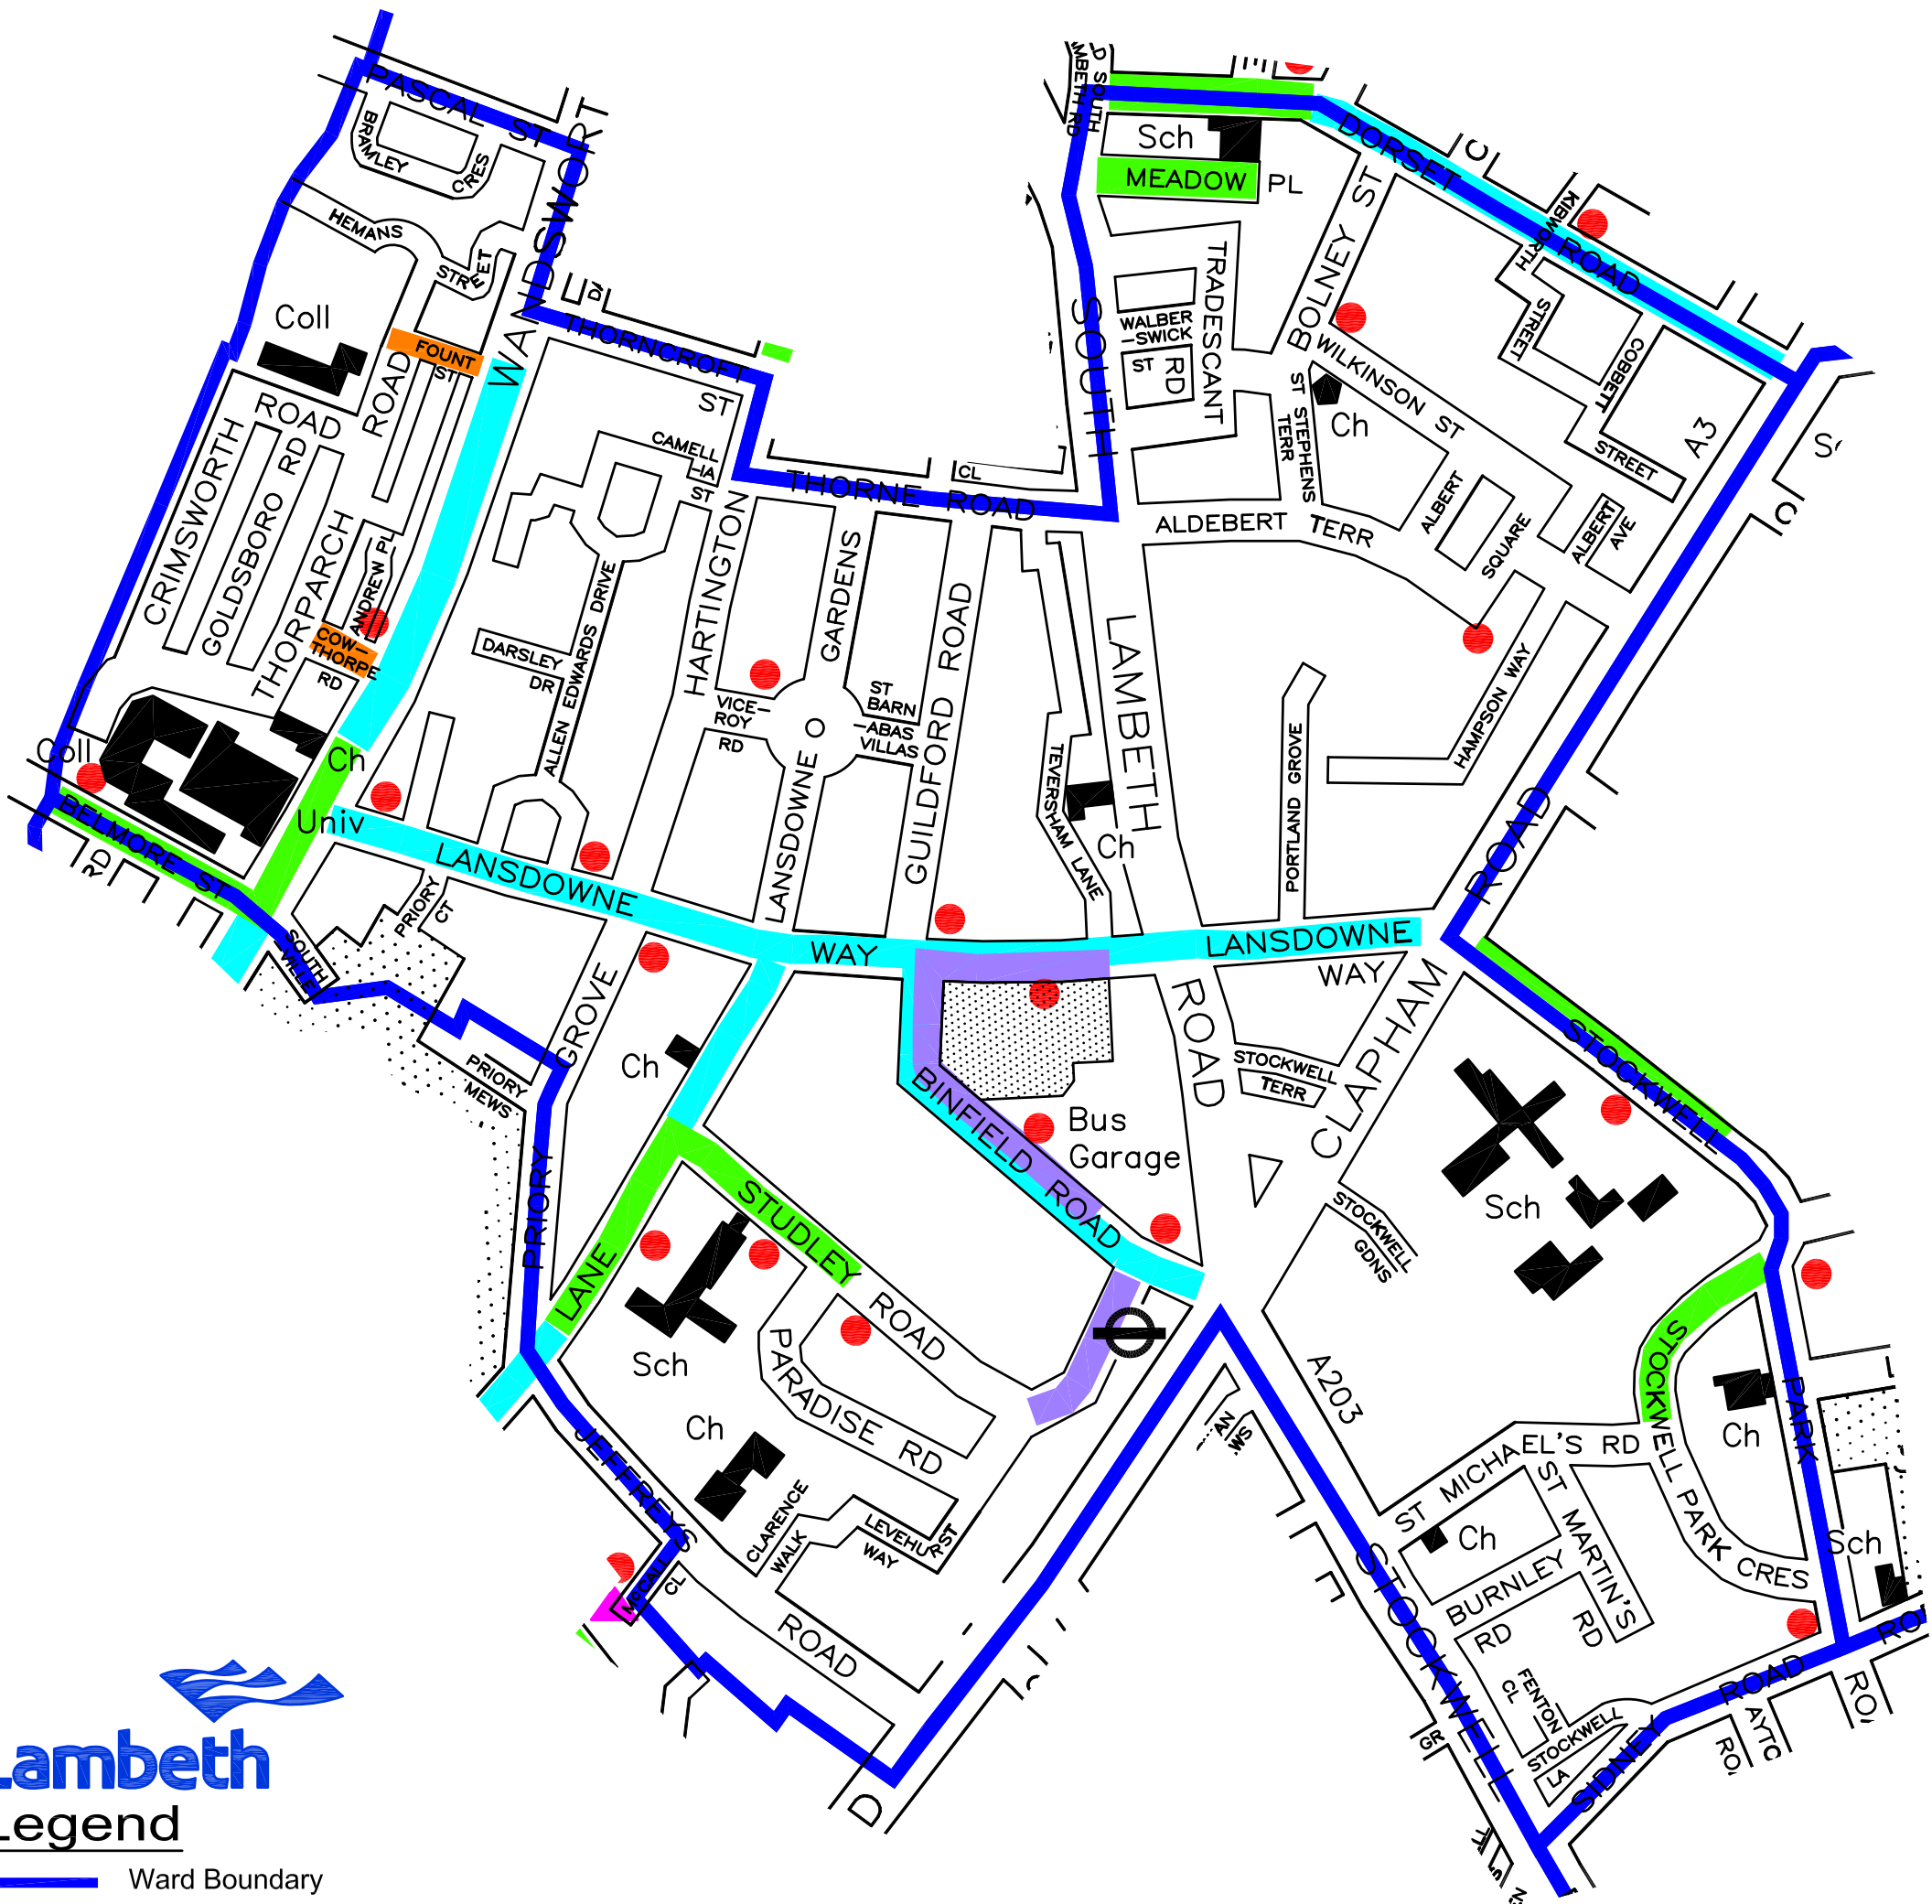

TULSE HILL

Legend

- █ Ward Boundary
- █ Police, Fire, Ambulance, Train & Bus Depot
- █ Shopping Areas & Heavy Pedestrianised
- █ Schools
- █ Steep Hills
- Salt Bin Location
- ▲ Sheltered Housing Location

THORNTON

Lambeth Legend

-  Ward Boundary
-  Police, Fire, Ambulance, Train & Bus Depot
-  Shopping Areas & Heavy Pedestrianised
-  Schools
-  Steep Hills
-  Salt Bin Location
-  Sheltered Housing Location

STREATHAM SOUTH

Lambeth Legend

-  Ward Boundary
-  Police, Fire, Ambulance, Train & Bus Depot
-  Shopping Areas & Heavy Pedestrianised
-  Schools
-  Steep Hills
-  Salt Bin Location
-  Sheltered Housing Location

STOCKWELL

Legend

-  Ward Boundary
-  Police, Fire, Ambulance, Train & Bus Depot
-  Shopping Areas & Heavy Pedestrianised
-  Schools
-  Steep Hills
-  Salt Bin Location
-  Sheltered Housing Location

ST. LEONARDS