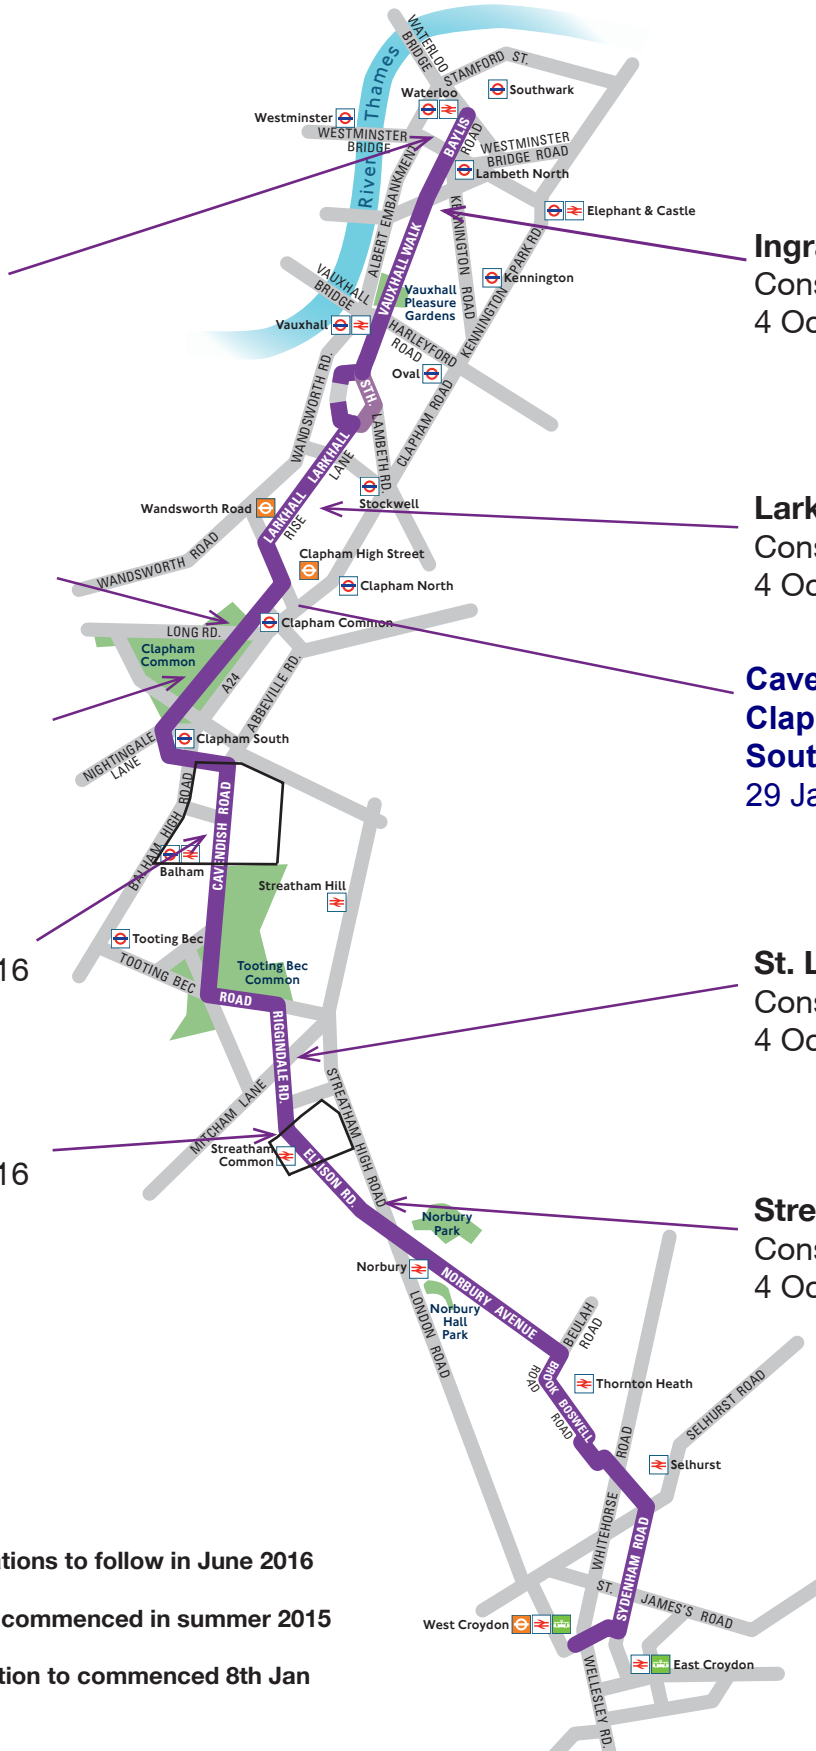

Quietway 5 Waterloo to Croydon Lambeth consultations

Baylis Road and Hercules Road
Consultation closed
20 Dec 2015

Ingram Close
Consultation closed
4 Oct 2015

Long Road (TfL)
Consultation closed
19 Nov 2015

Larkhall Area
Consultation closed
4 Oct 2015

Clapham Common
Consultation closed
19 Nov 2015

**Cavendish Road/
Clapham Common
Southside (TfL)**
29 Jan - 12 Mar 2016

Cavendish Road
10 Feb - 10 Mar 2016

St. Leonards Area
Consultation closed
4 Oct 2015

Estreham Road
10 Feb - 10 Mar 2016

Streatham South Area
Consultation closed
4 Oct 2015

Further TfL road consultations to follow in June 2016

LB Croydon consultation commenced in summer 2015

LB Wandsworth consultation to commenced 8th Jan
closes 14th Feb

Quietway
 Alignment option 1
 Alignment option 2

Map correct as of July 2015

Working in partnership with :